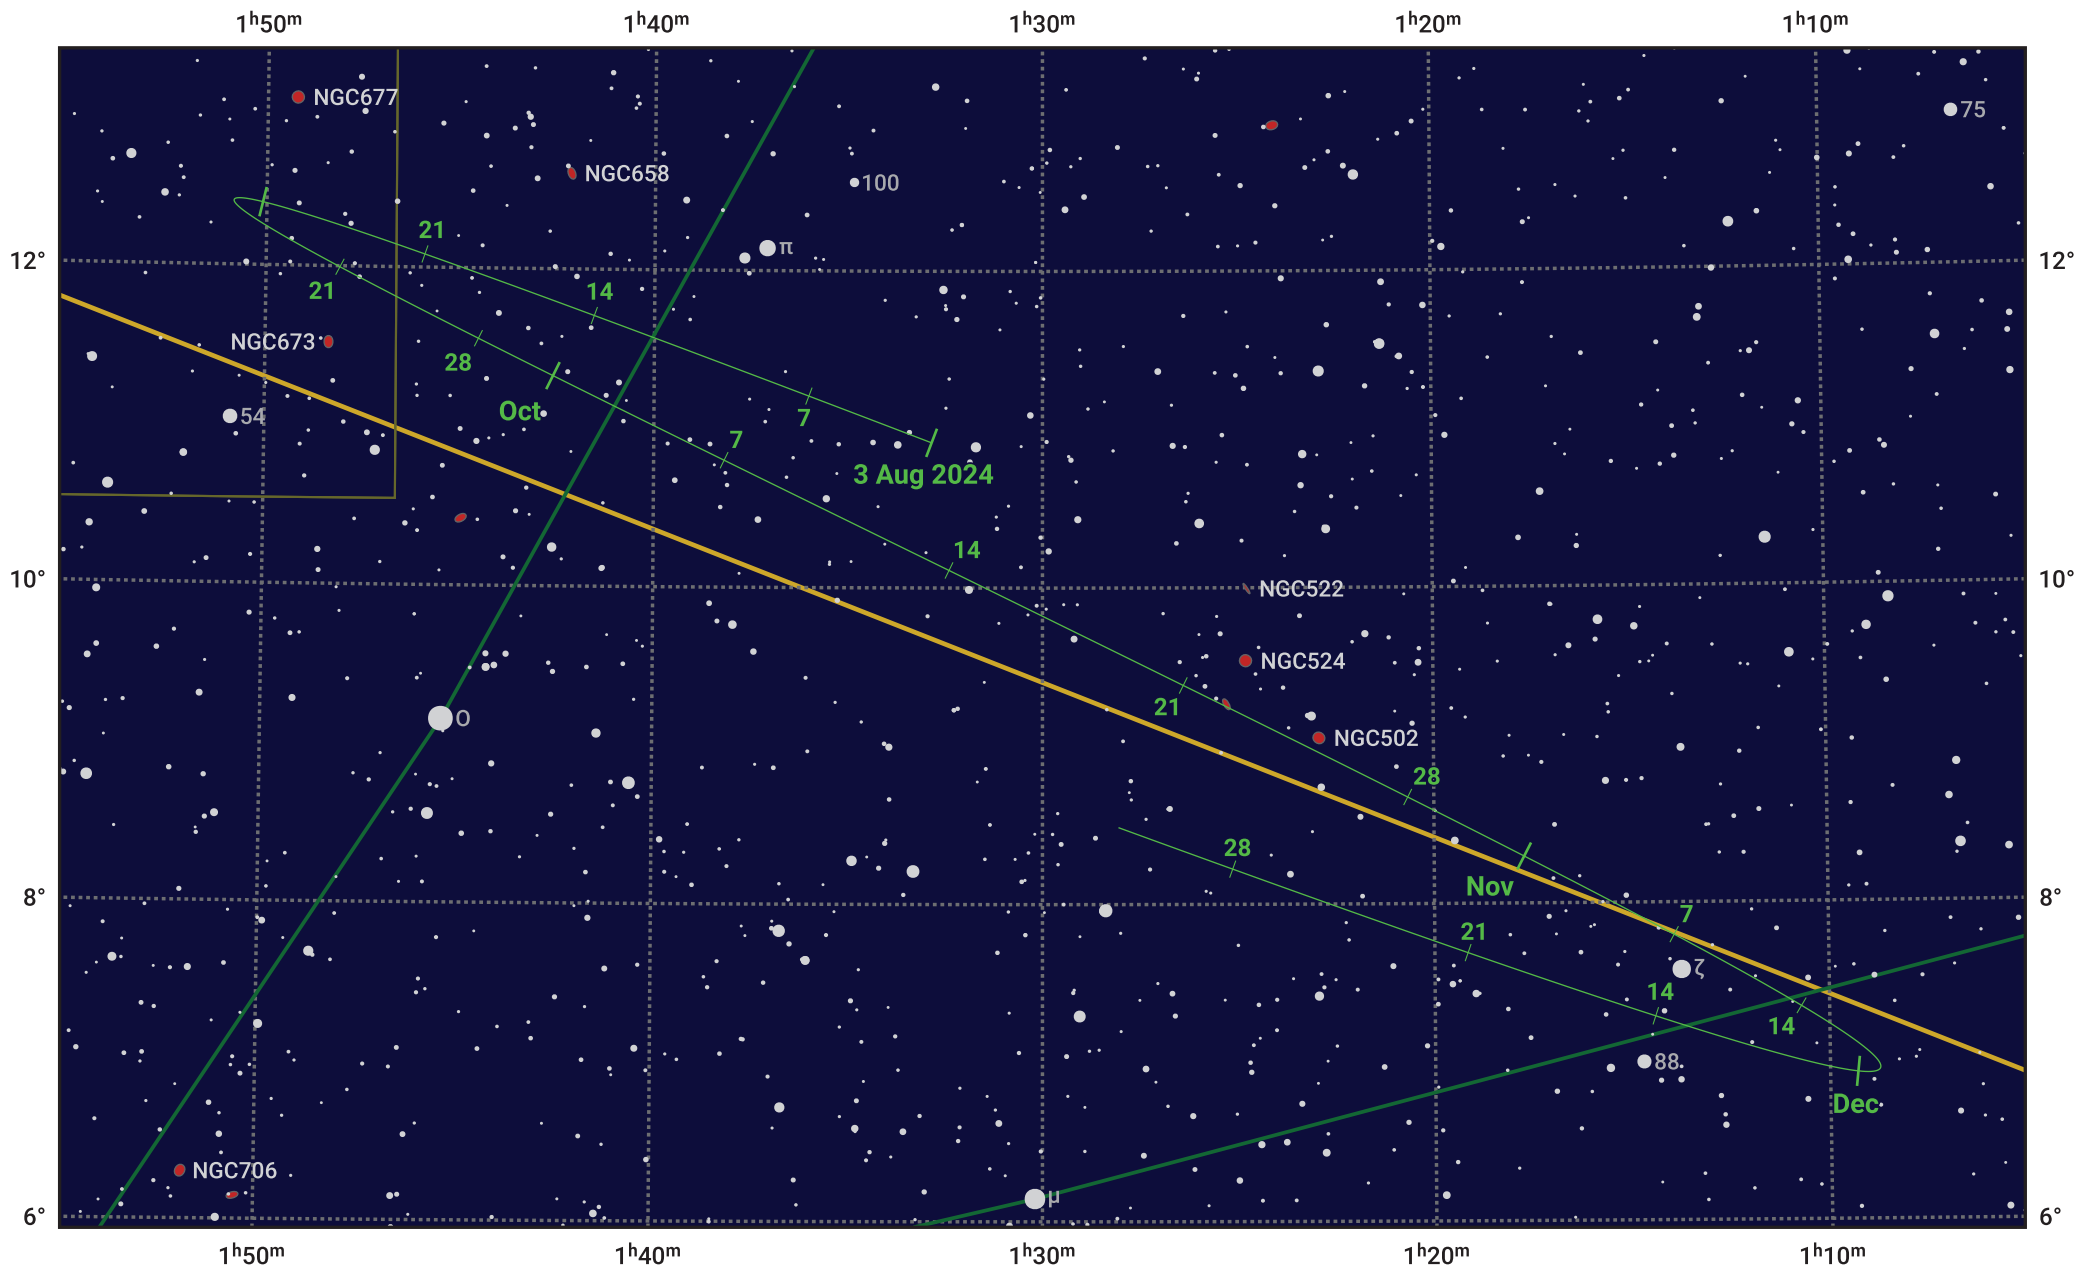

The path of Asteroid 19 Fortuna around opposition on 17 Oct 2024

© Dominic Ford 2011–2024. Date markers placed at midnight UTC. Downloaded from <https://in-the-sky.org>

Magnitude scale: 11.0 10.0 9.0 8.0 7.0 6.0 5.0 4.0

— Ecliptic Plane

Galaxy Bright nebula Open cluster Globular cluster

Date	Mag	Phase
2024 Sep 1	10.7	96%
2024 Sep 16	10.3	98%
2024 Oct 1	9.9	99%
2024 Oct 17	9.3	100%
2024 Nov 1	9.8	99%
2024 Nov 17	10.3	98%
2024 Dec 1	10.7	96%
2024 Dec 30	11.3	94%