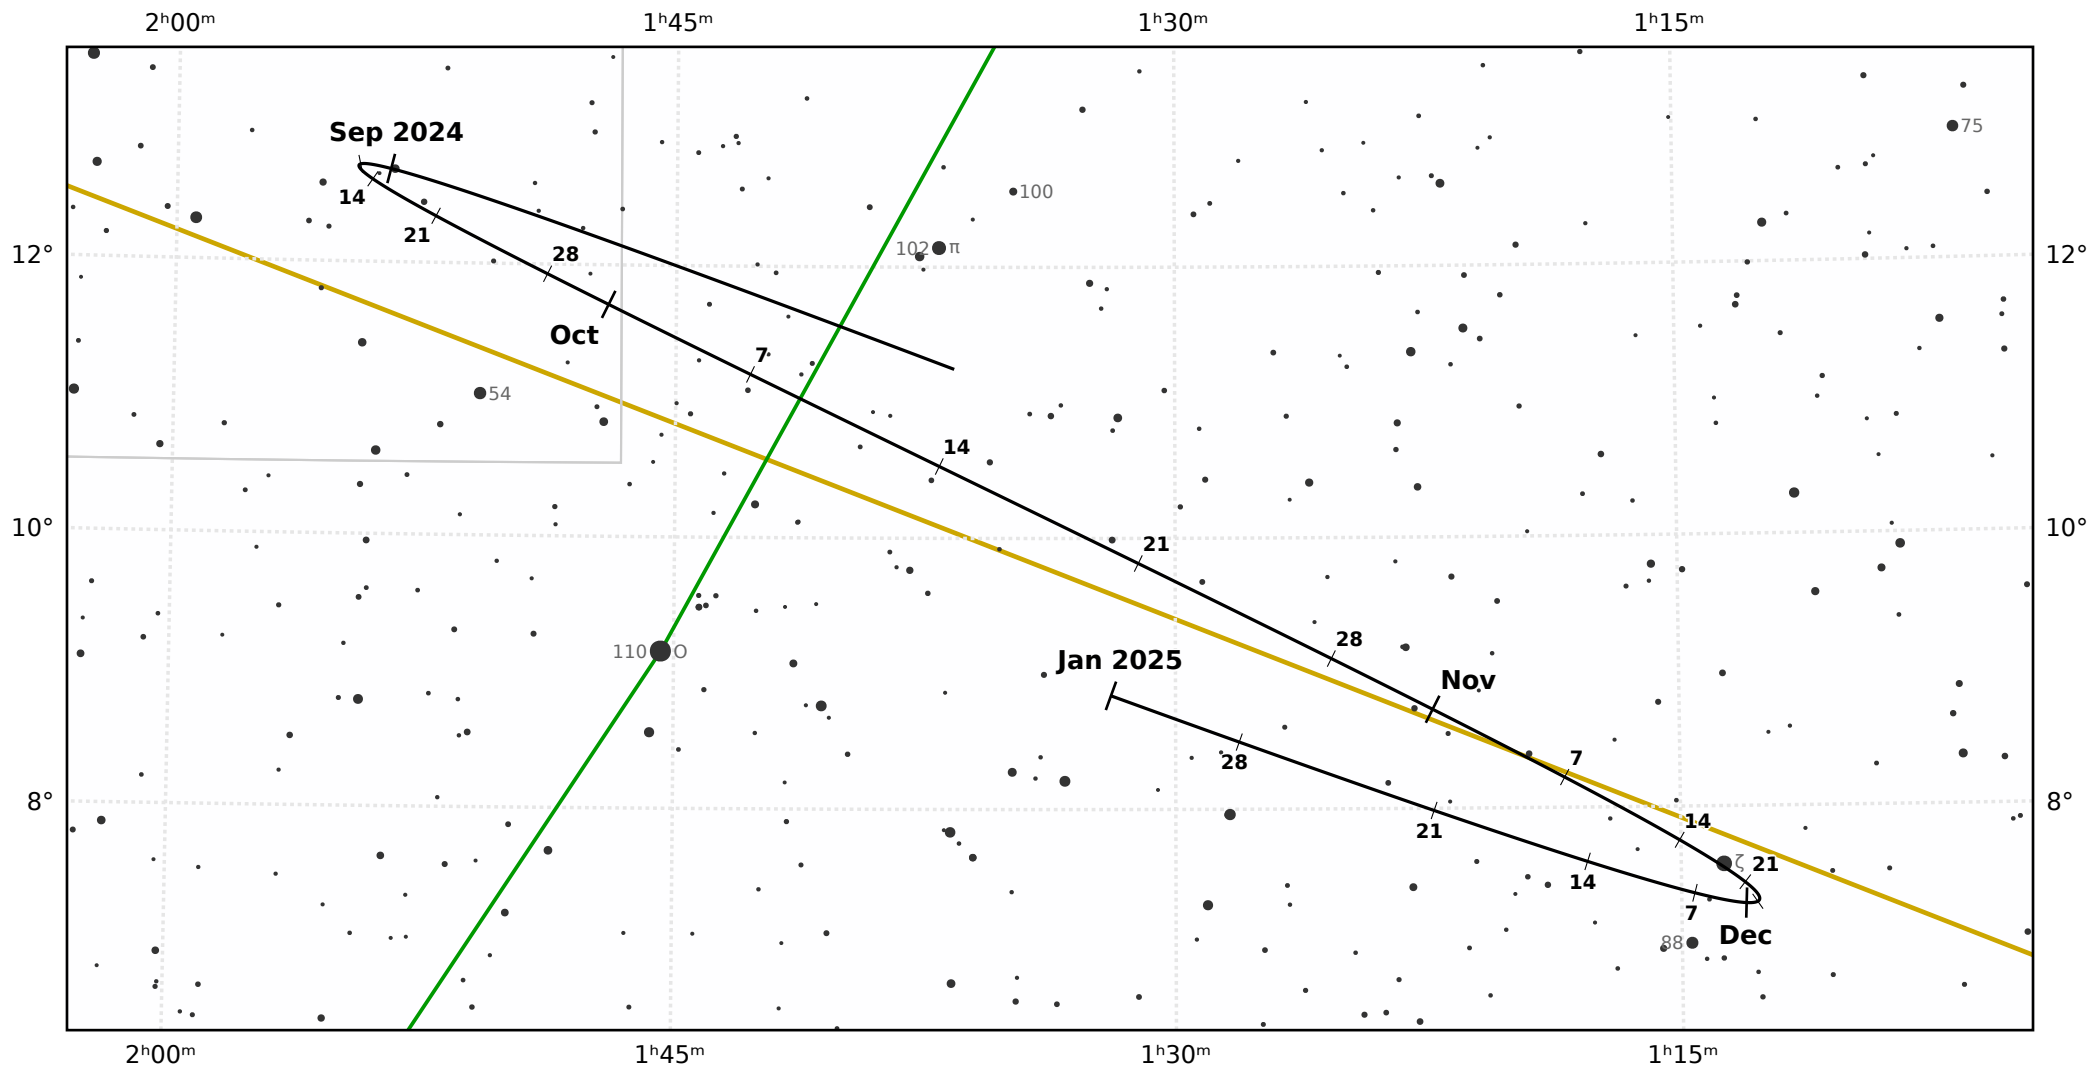

The path of Asteroid 19 Fortuna around opposition on 18 Oct 2024

© Dominic Ford 2011-2021. Downloaded from <https://in-the-sky.org>

Magnitude scale: ·9.5 ·9.0 ·8.5 ·8.0 ·7.5 ·7.0 ·6.5 ·6.0 ·5.5 ●5.0 ●4.5 ●4.0

— Ecliptic Plane