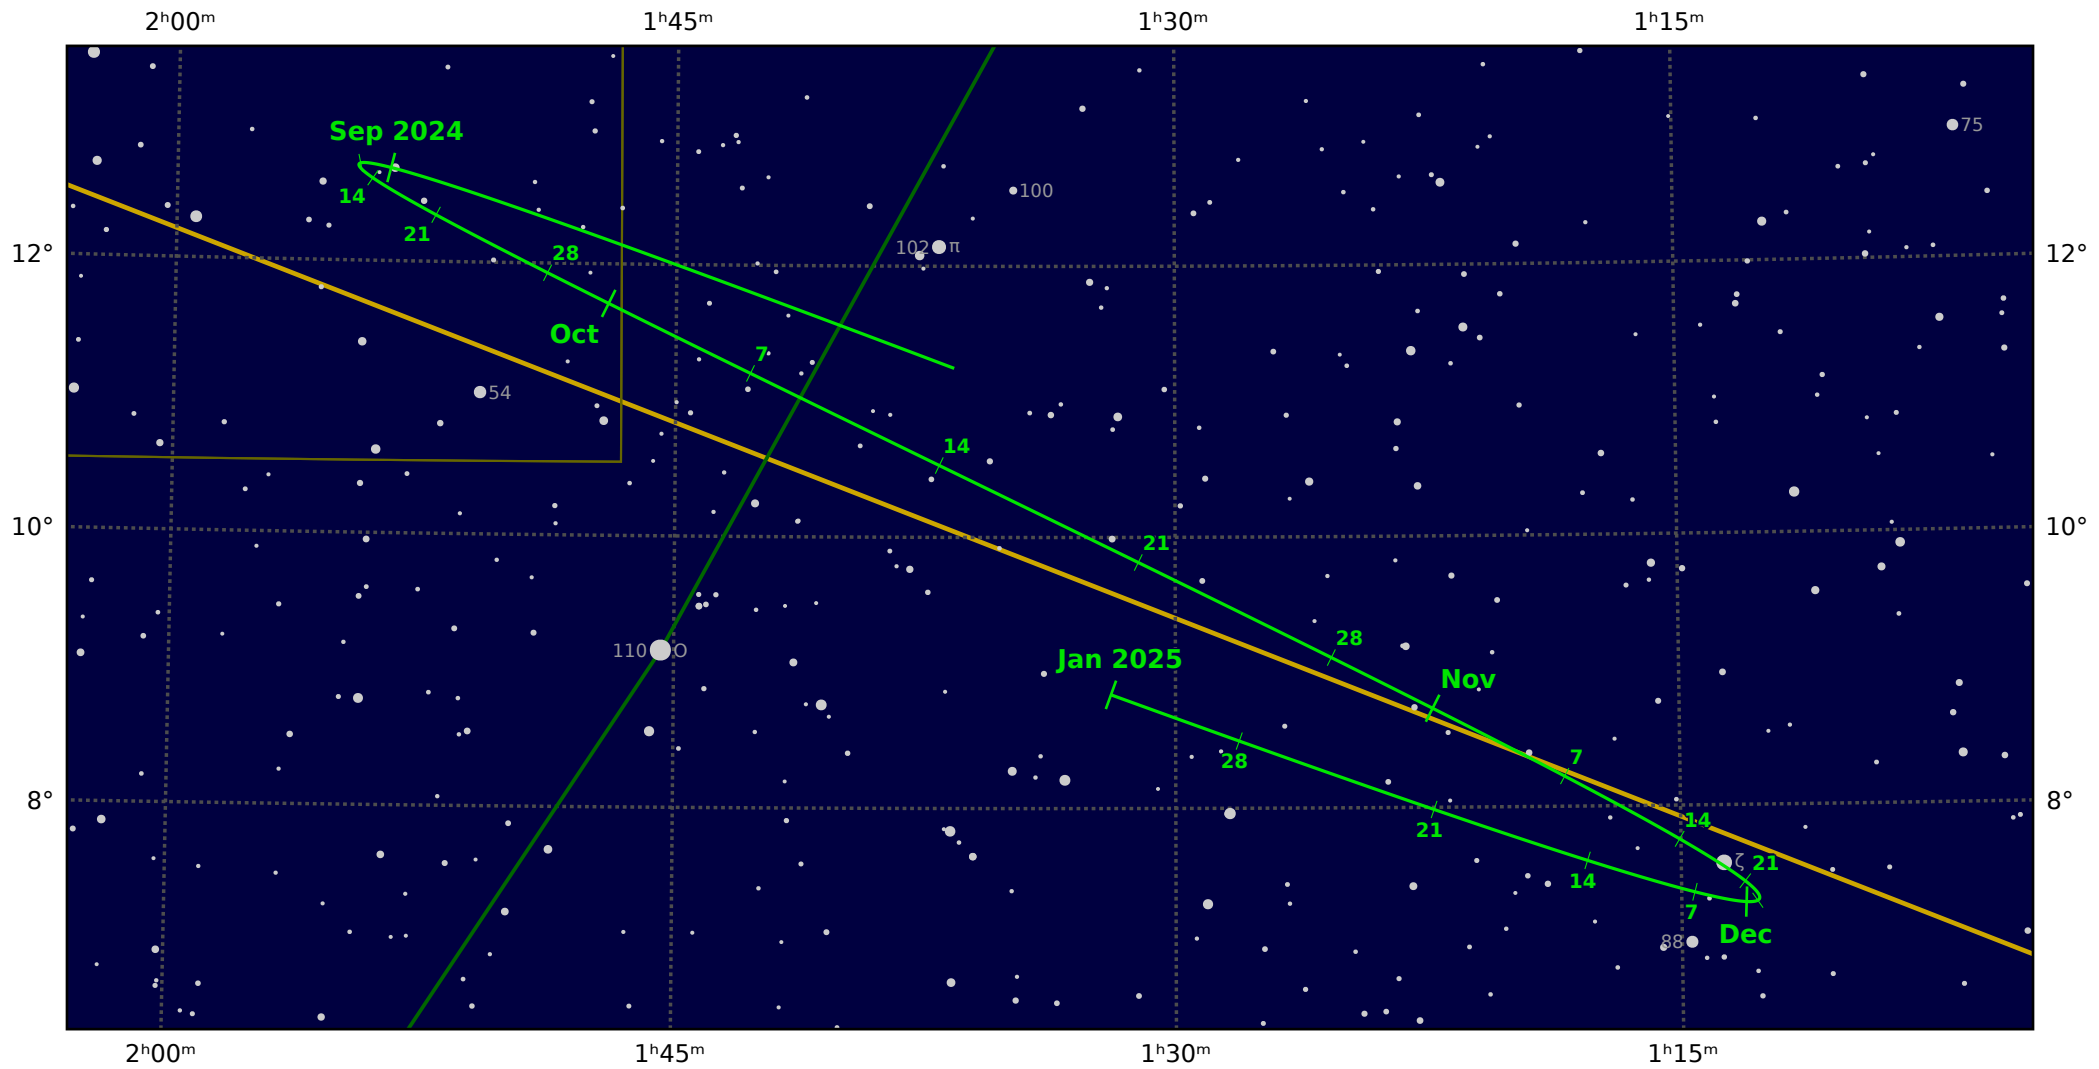

The path of Asteroid 19 Fortuna around opposition on 18 Oct 2024

© Dominic Ford 2011-2021. Downloaded from <https://in-the-sky.org>

Magnitude scale: -9.5 -9.0 -8.5 -8.0 -7.5 -7.0 -6.5 -6.0 -5.5 -5.0 -4.5 -4.0

— Ecliptic Plane