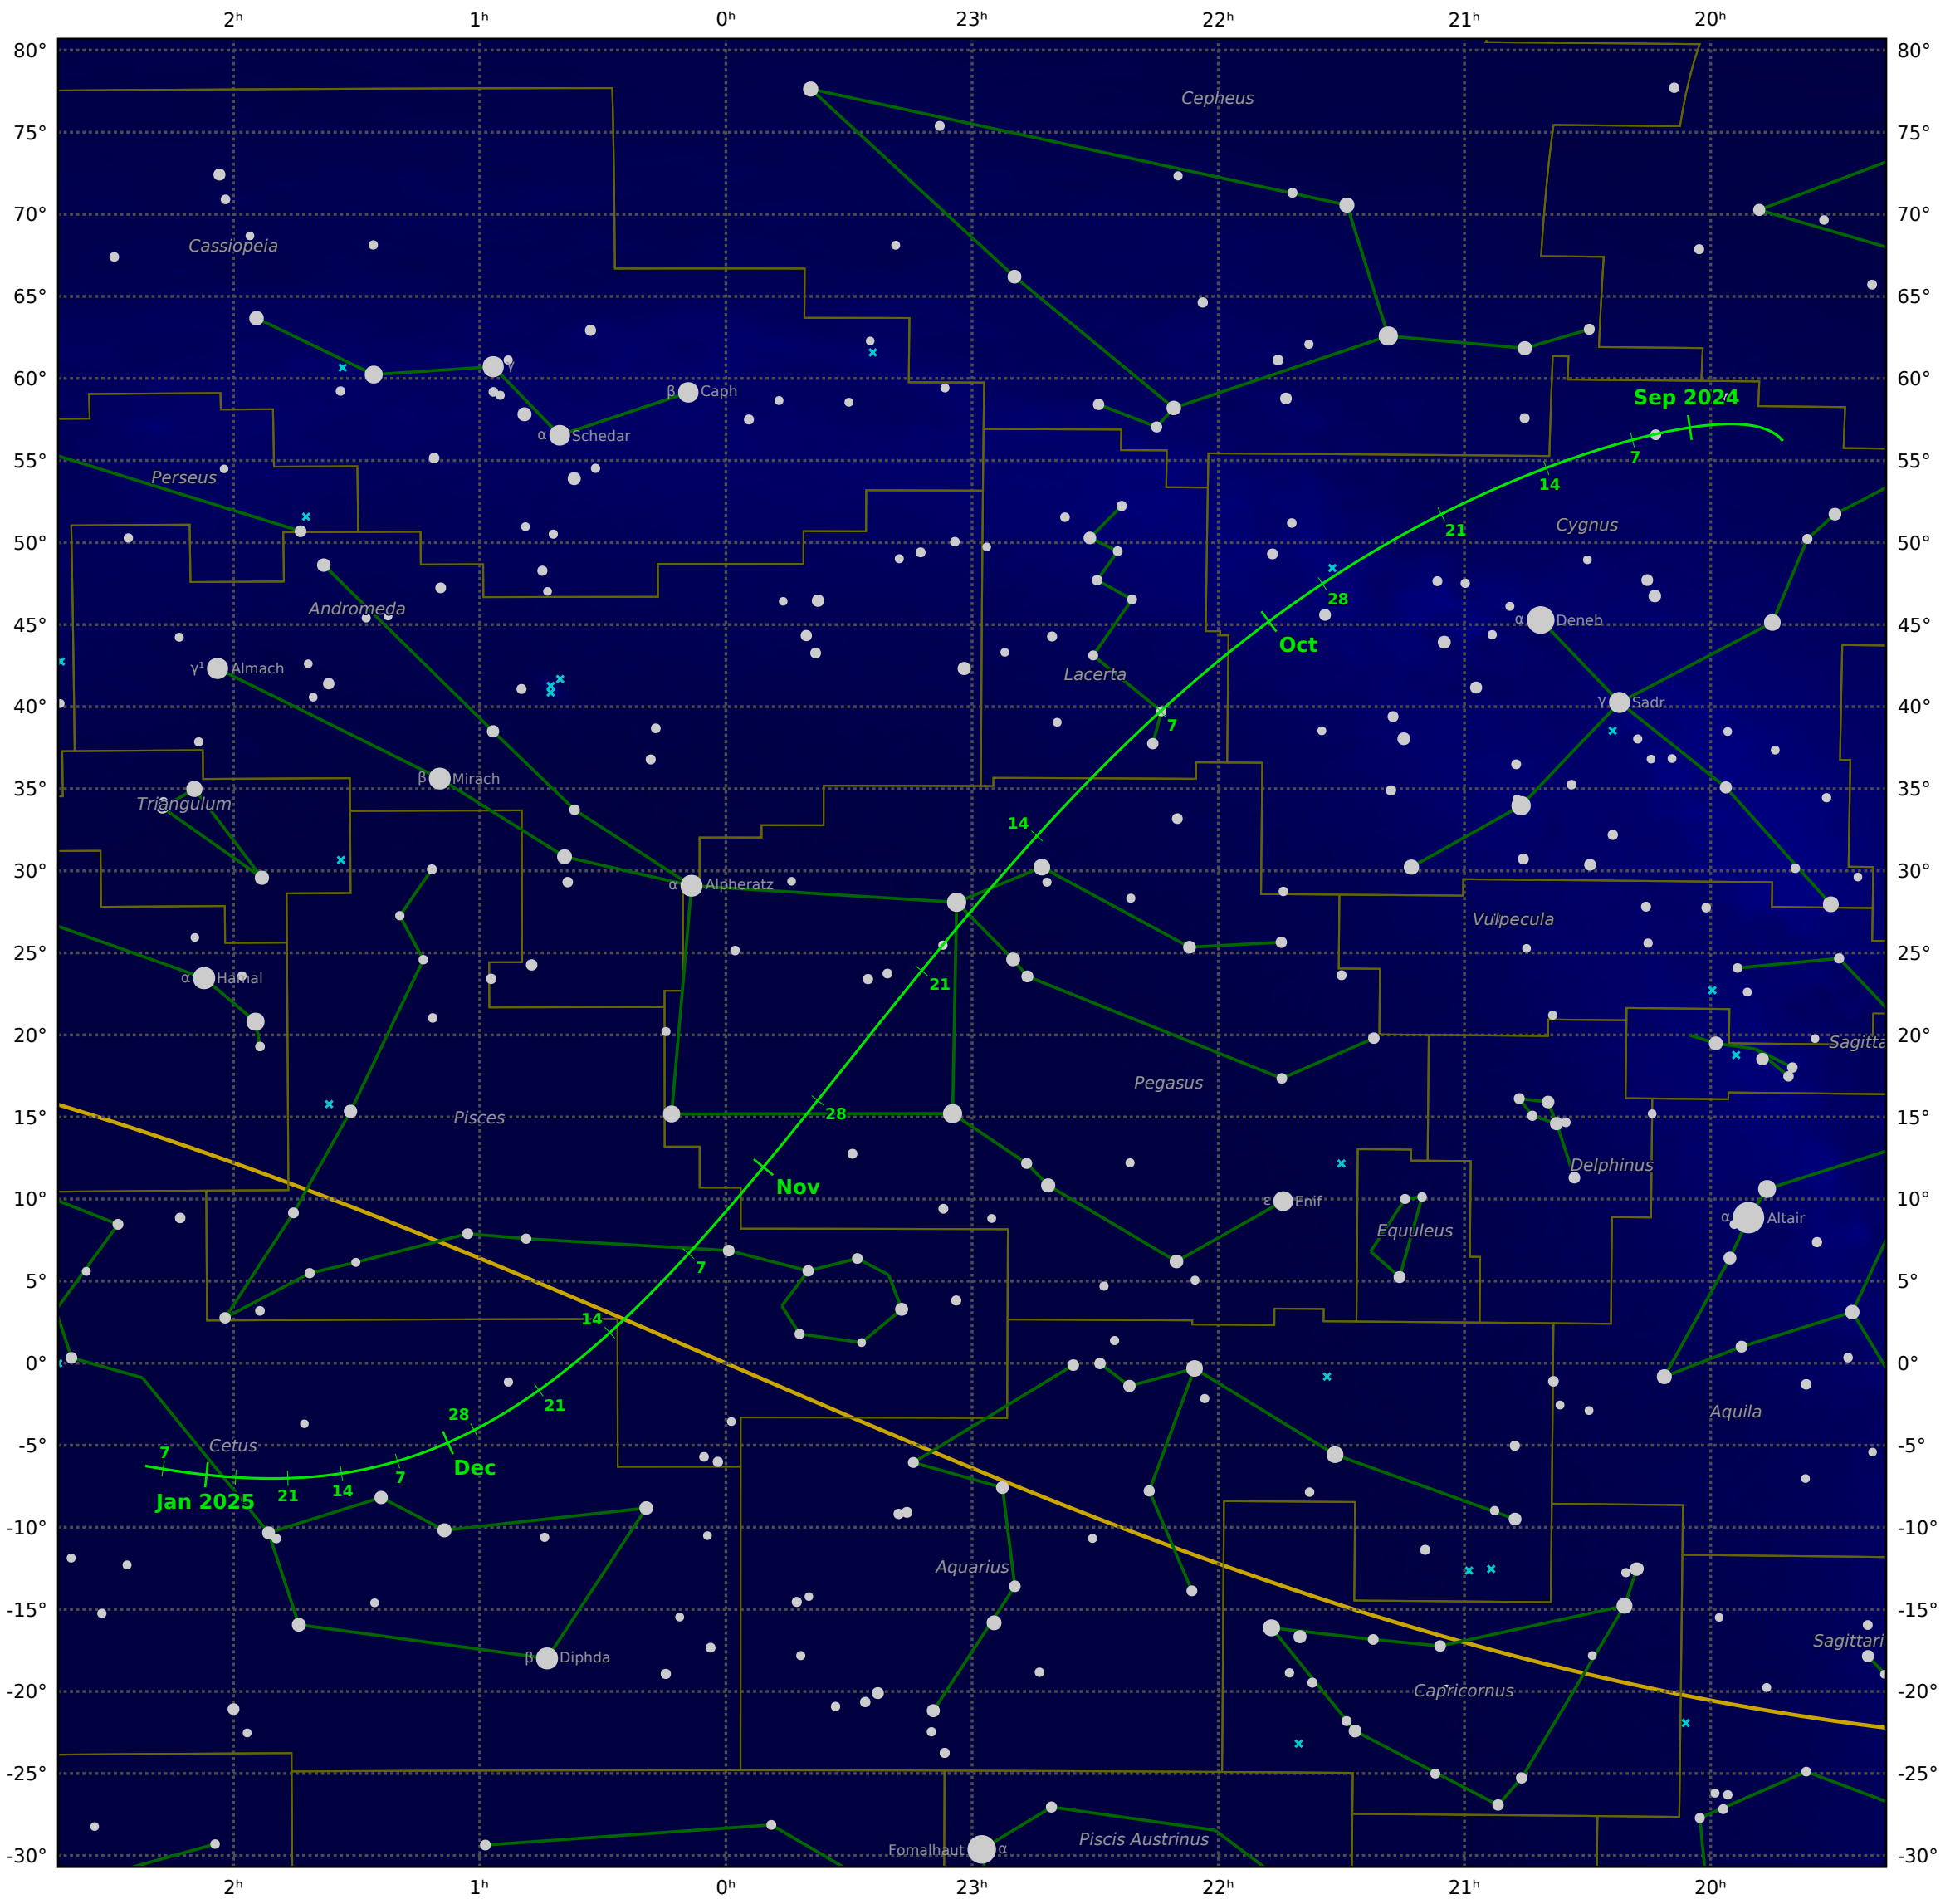

The path of Asteroid 1036 Ganymed around opposition on 27 Oct 2024

Magnitude scale: ● 5.0 ● 4.5 ● 4.0 ● 3.5 ● 3.0 ● 2.5 ● 2.0 ● 1.5 ● 1.0 ● 0.5

— Ecliptic Plane