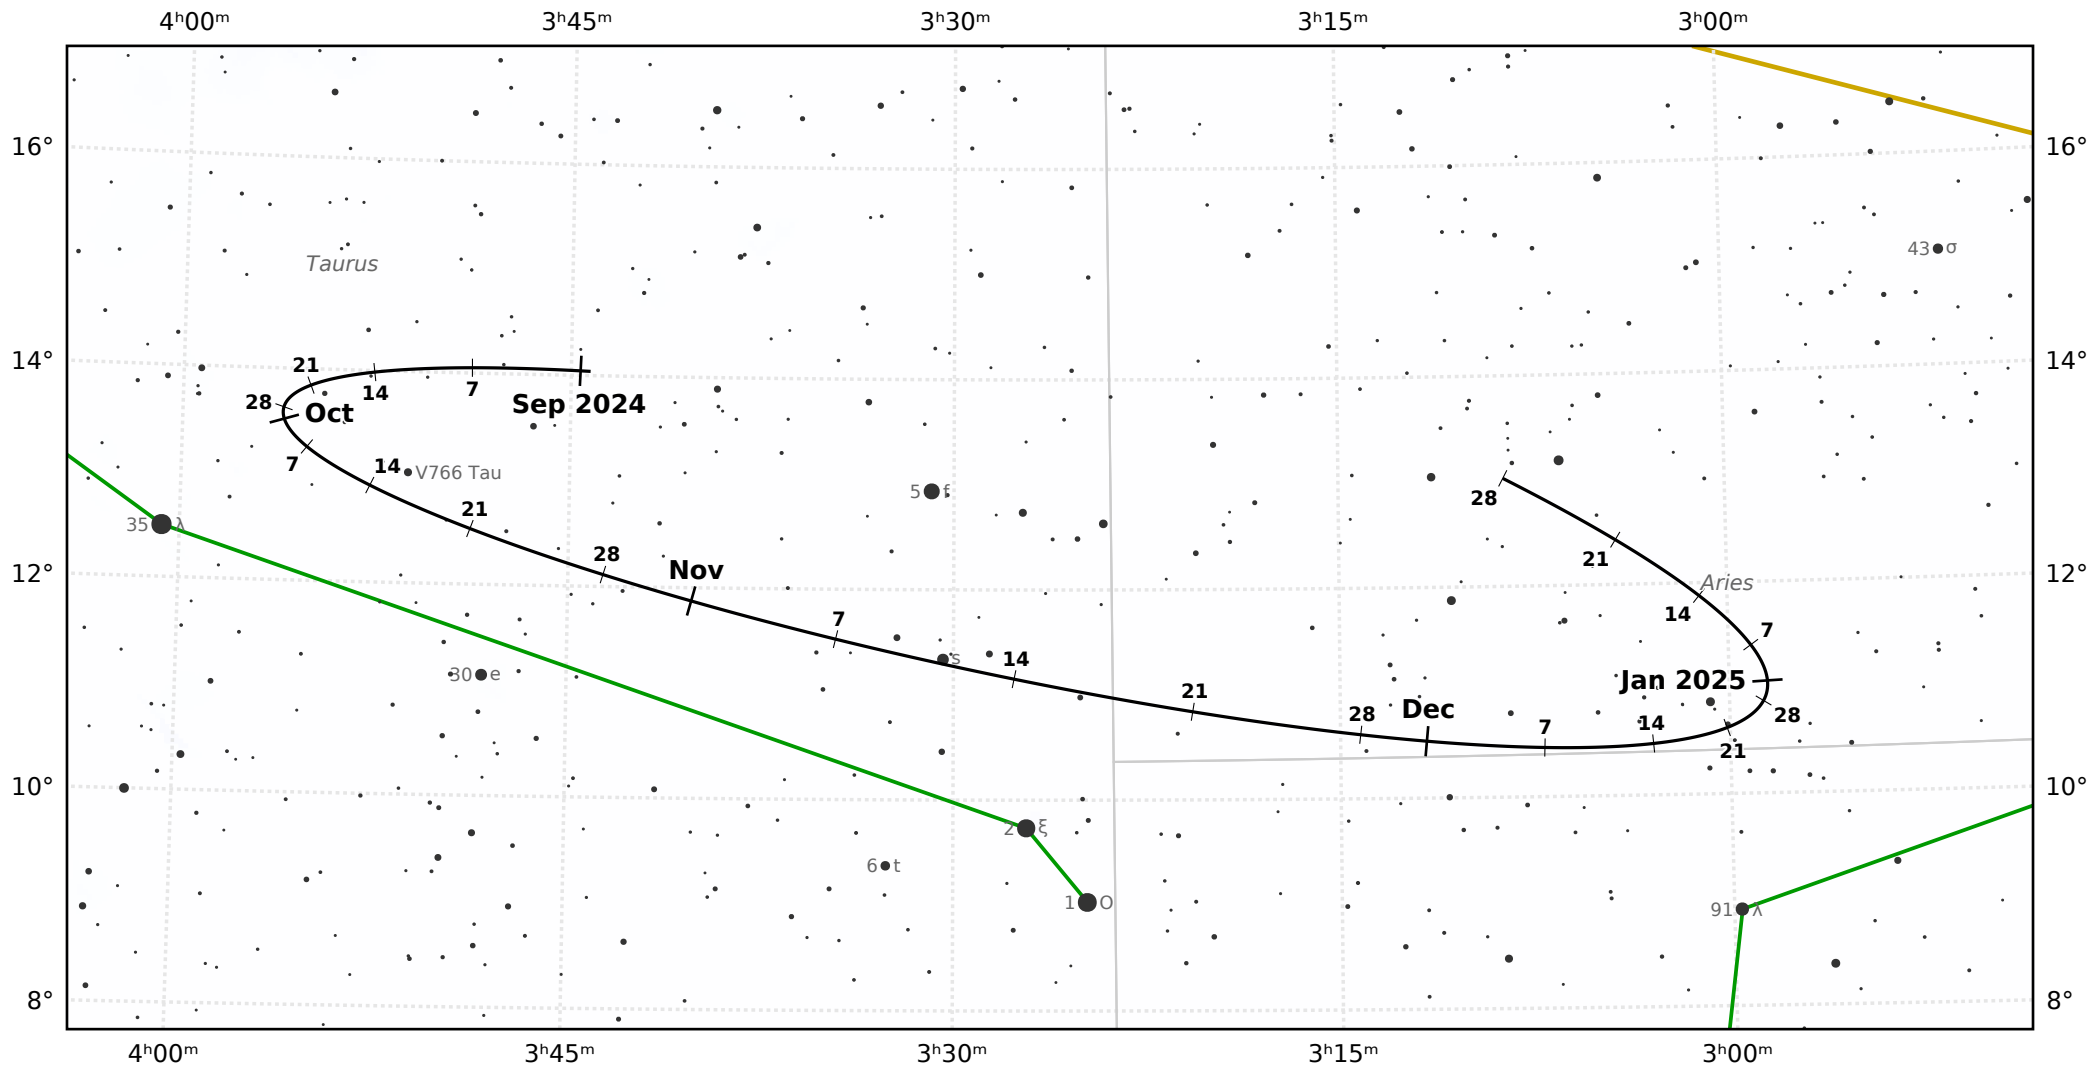

# The path of Asteroid 11 Parthenope around opposition on 14 Nov 2024

© Dominic Ford 2011-2021. Downloaded from <https://in-the-sky.org>

Magnitude scale: 9.5 9.0 8.5 8.0 7.5 7.0 6.5 6.0 5.5 5.0 4.5 4.0 3.5 3.0

— Ecliptic Plane