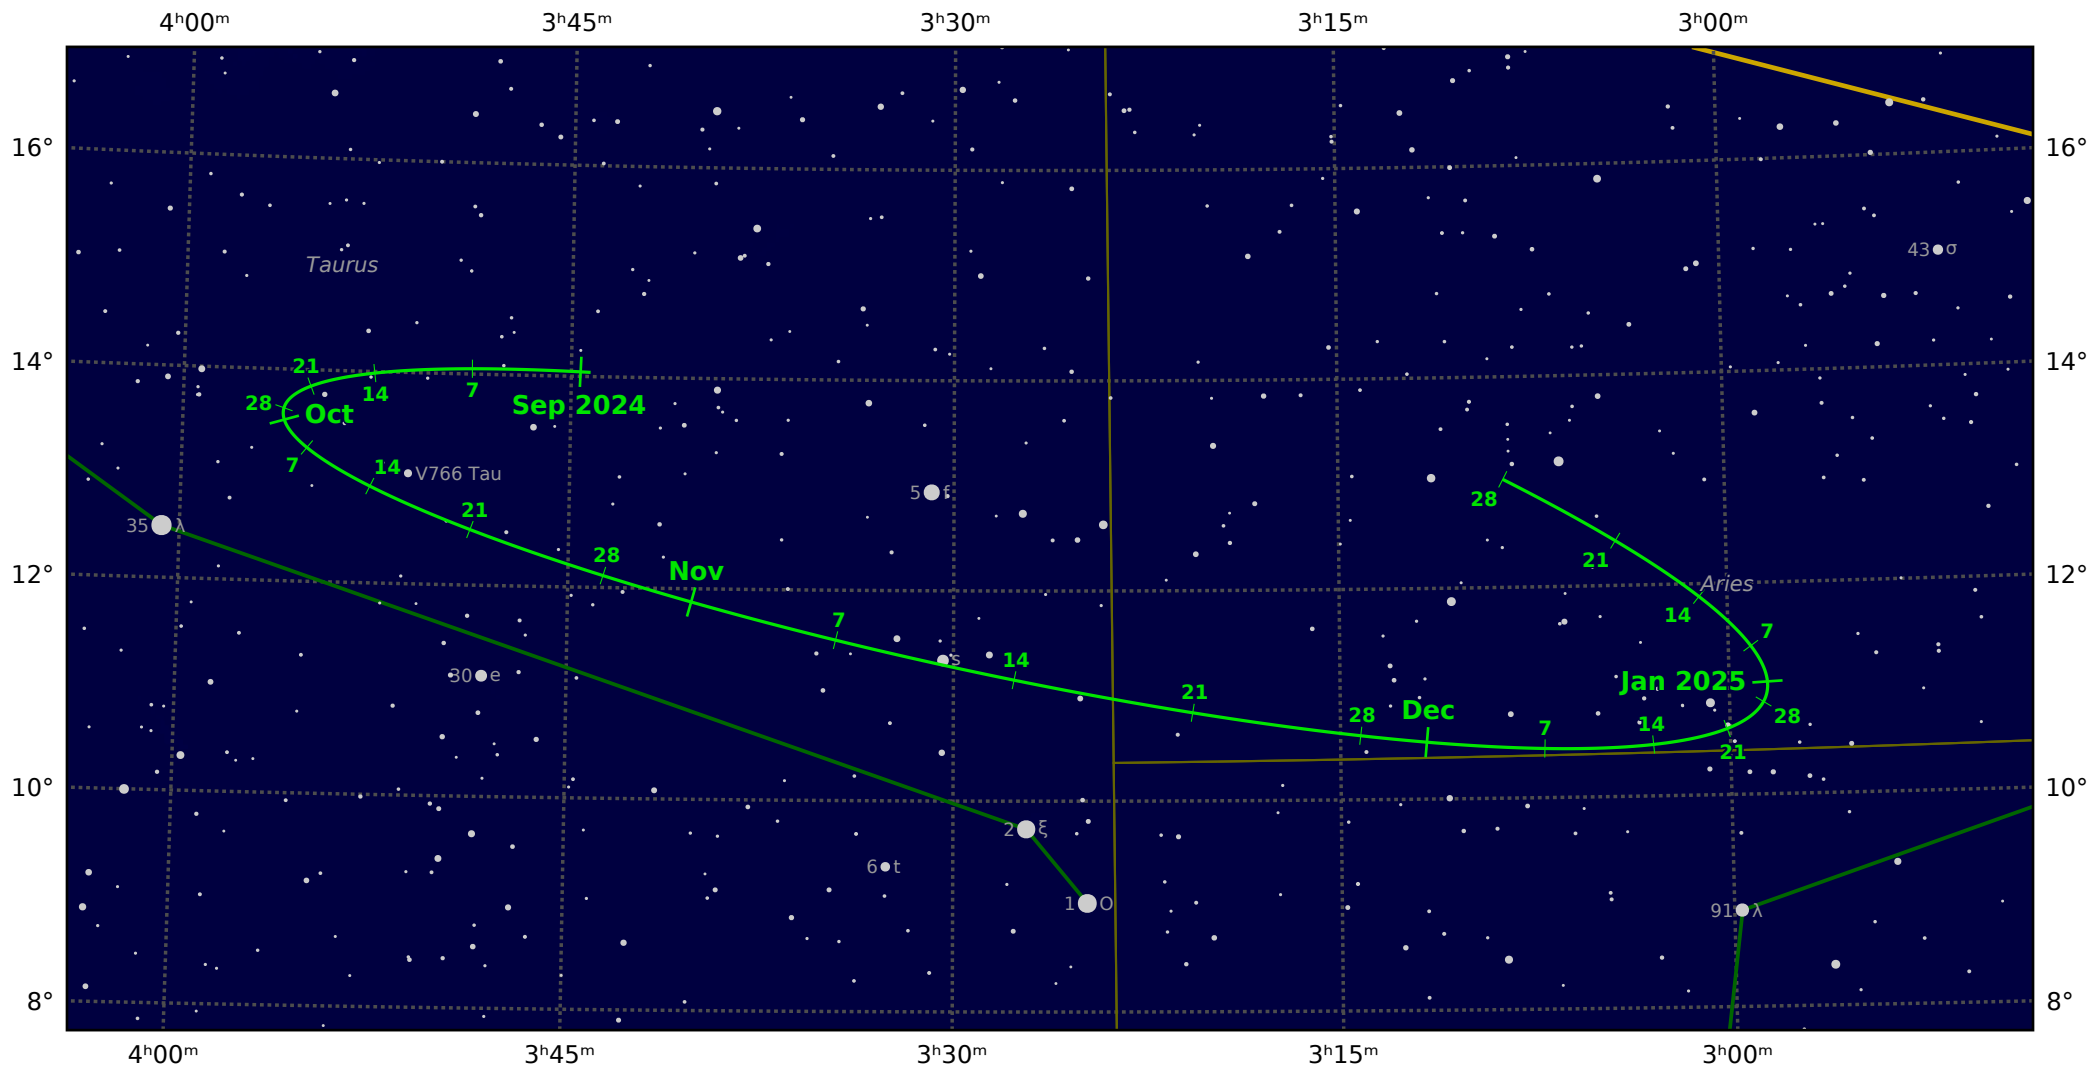

The path of Asteroid 11 Parthenope around opposition on 14 Nov 2024

© Dominic Ford 2011-2021. Downloaded from <https://in-the-sky.org>

Magnitude scale: ● -9.5 ● -9.0 ● -8.5 ● -8.0 ● -7.5 ● -7.0 ● -6.5 ● -6.0 ● -5.5 ● -5.0 ● -4.5 ● -4.0 ● -3.5 ● -3.0

— Ecliptic Plane