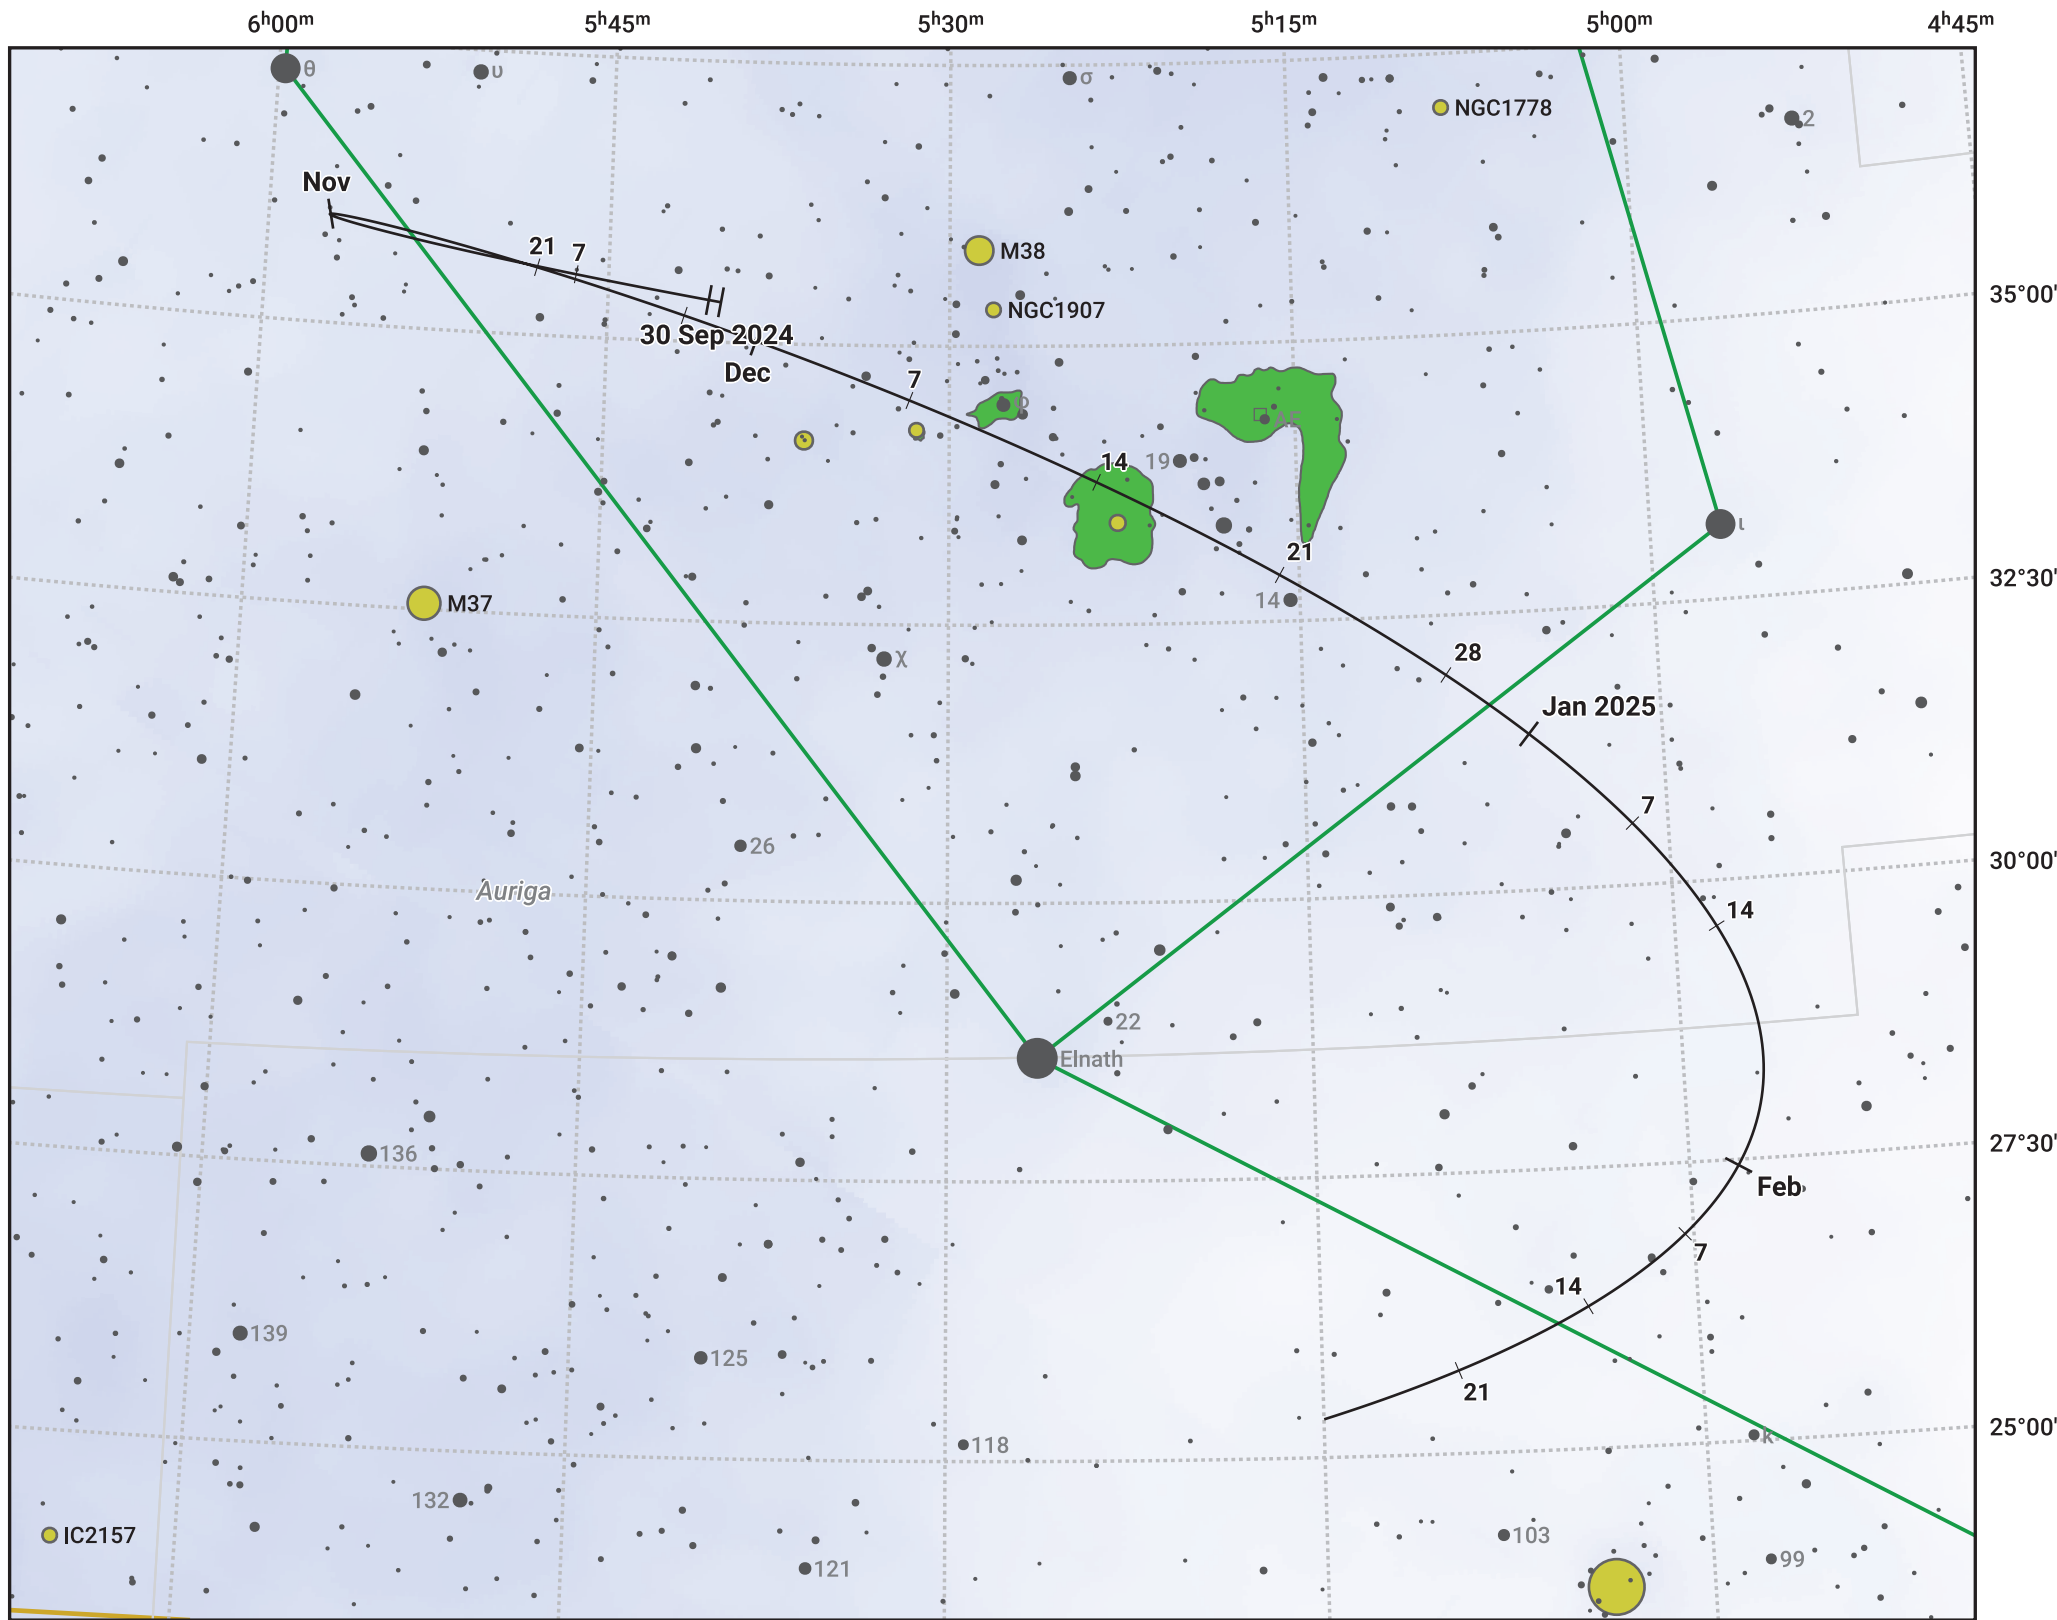

# The path of Asteroid 15 Eunomia around opposition on 14 Dec 2024

© Dominic Ford 2011–2024. Date markers placed at midnight UTC. Downloaded from <https://in-the-sky.org>

Magnitude scale: 9.0 8.0 7.0 6.0 5.0 4.0 3.0 2.0 1.0

— Ecliptic Plane

- Galaxy
- Bright nebula
- Open cluster
- ⊕ Globular cluster

Date	Mag	Phase
2024 Oct 1	9.5	95%
2024 Nov 1	9.0	97%
2024 Nov 23	8.5	99%
2024 Dec 1	8.3	99%
2025 Jan 1	8.6	99%
2025 Feb 1	9.4	97%
2025 Feb 6	9.5	97%