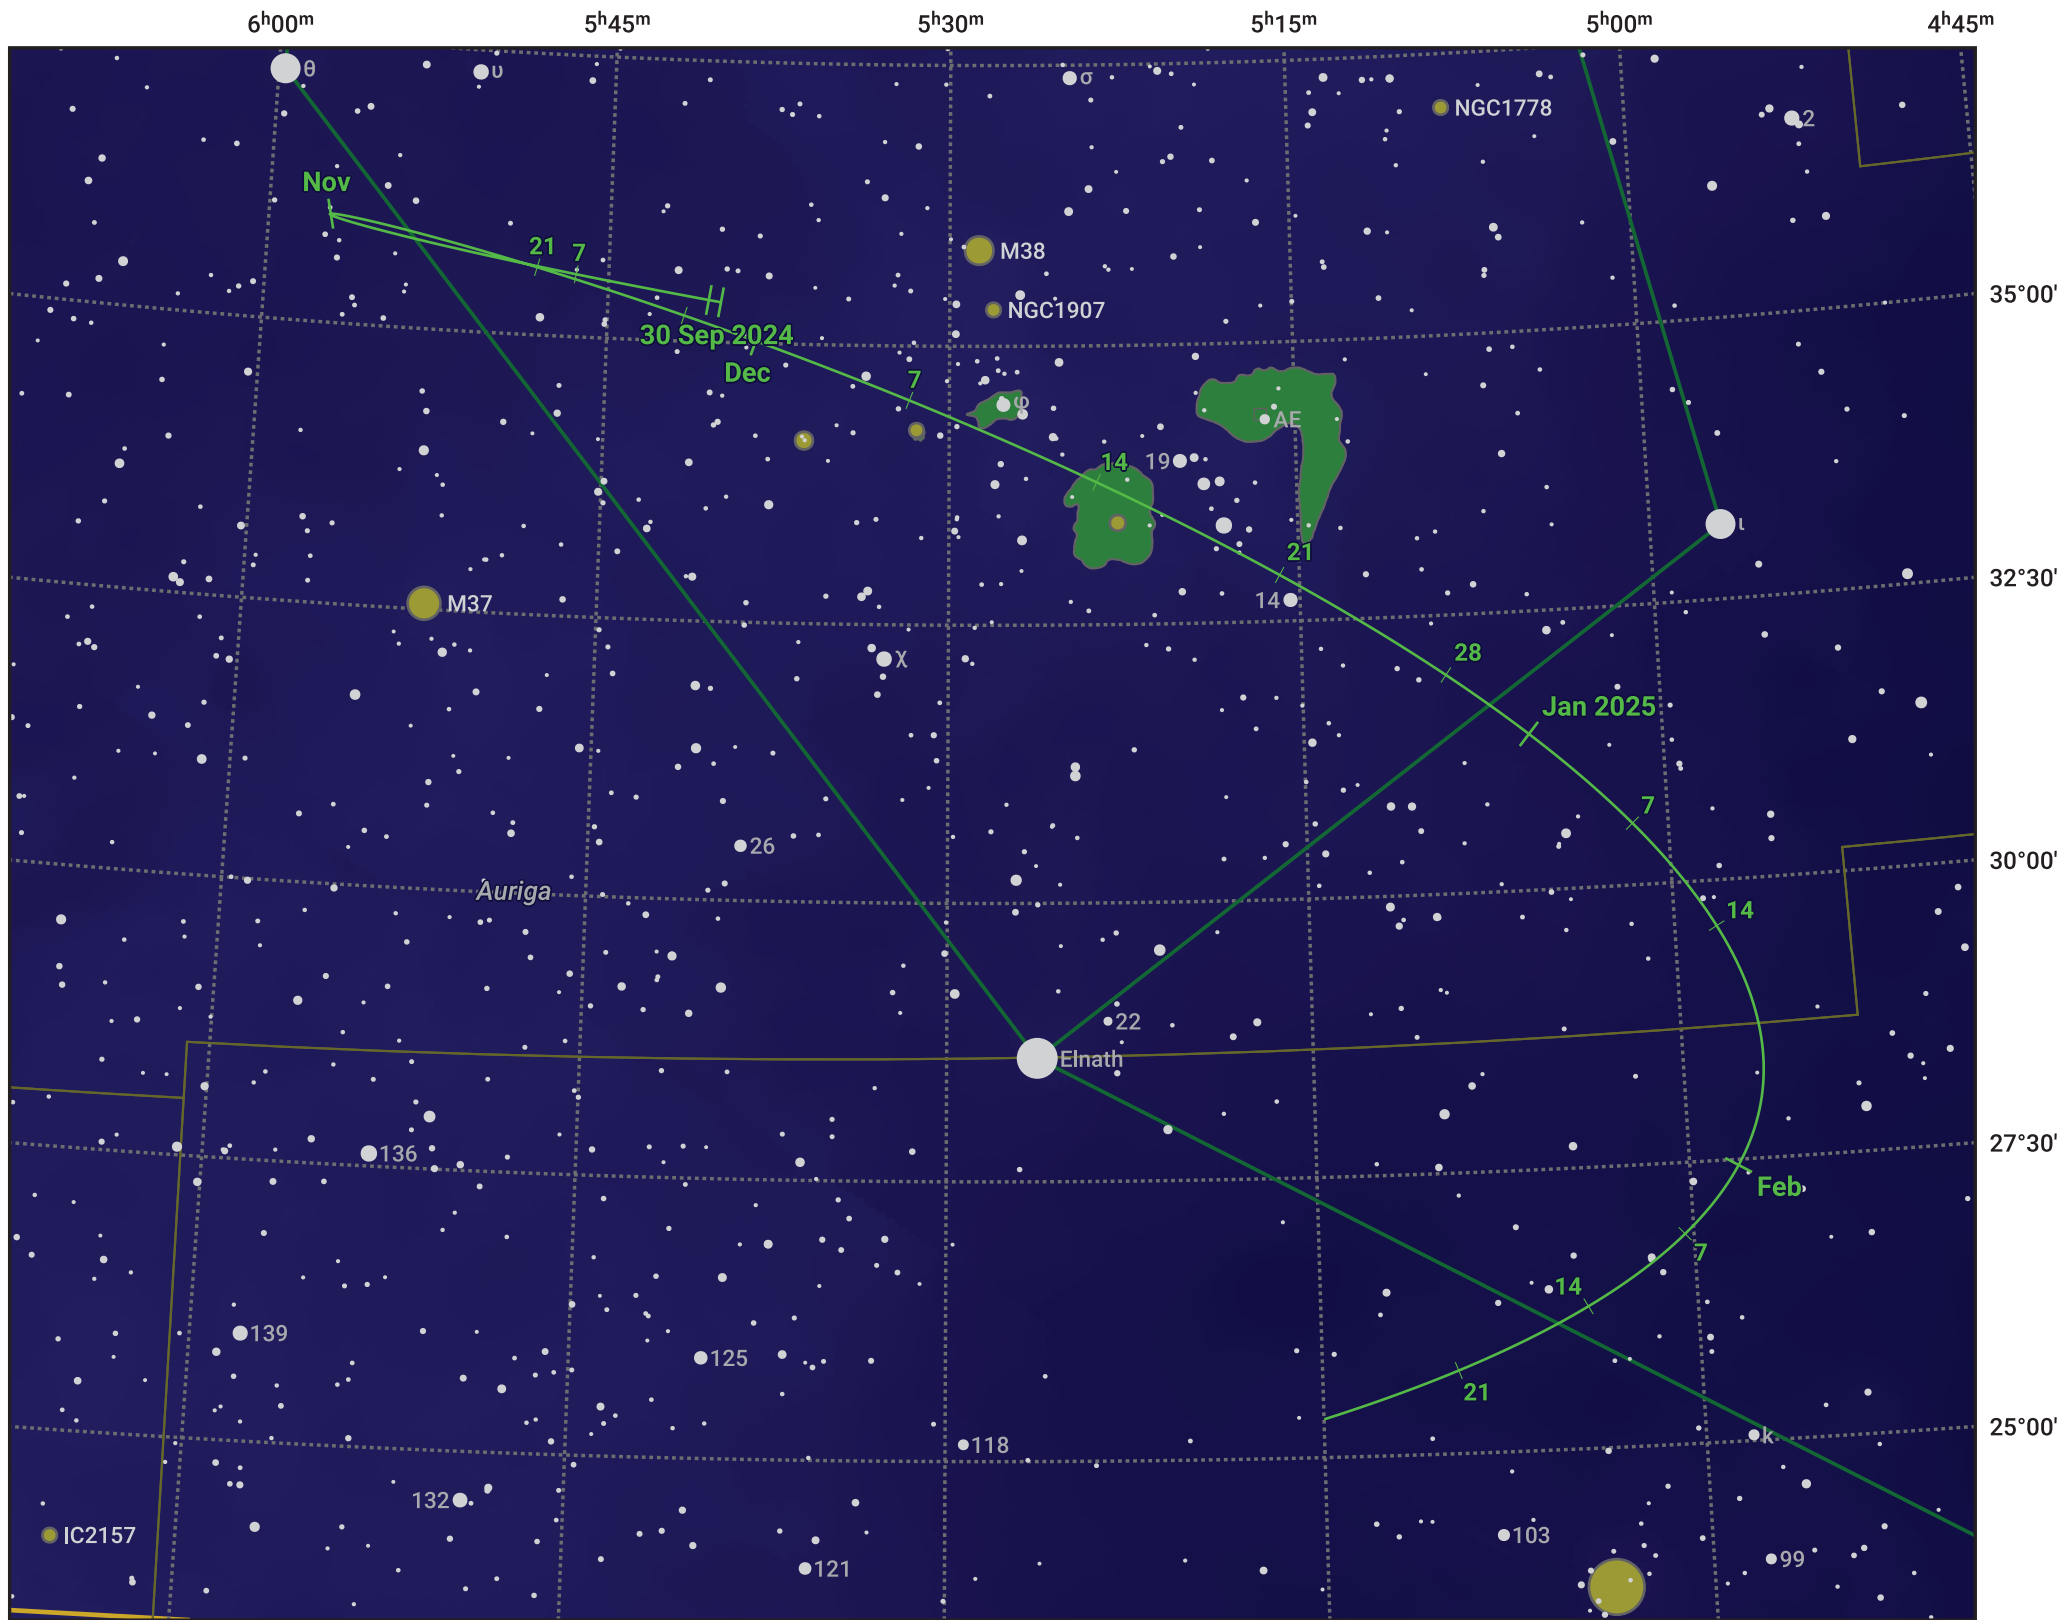

# The path of Asteroid 15 Eunomia around opposition on 14 Dec 2024

© Dominic Ford 2011–2024. Date markers placed at midnight UTC. Downloaded from <https://in-the-sky.org>

Magnitude scale: 9.0 8.0 7.0 6.0 5.0 4.0 3.0 2.0 1.0

— Ecliptic Plane

- Galaxy
- Bright nebula
- Open cluster
- ⊕ Globular cluster

Date	Mag	Phase
2024 Oct 1	9.5	95%
2024 Nov 1	9.0	97%
2024 Nov 23	8.5	99%
2024 Dec 1	8.3	99%
2025 Jan 1	8.6	99%
2025 Feb 1	9.4	97%
2025 Feb 6	9.5	97%