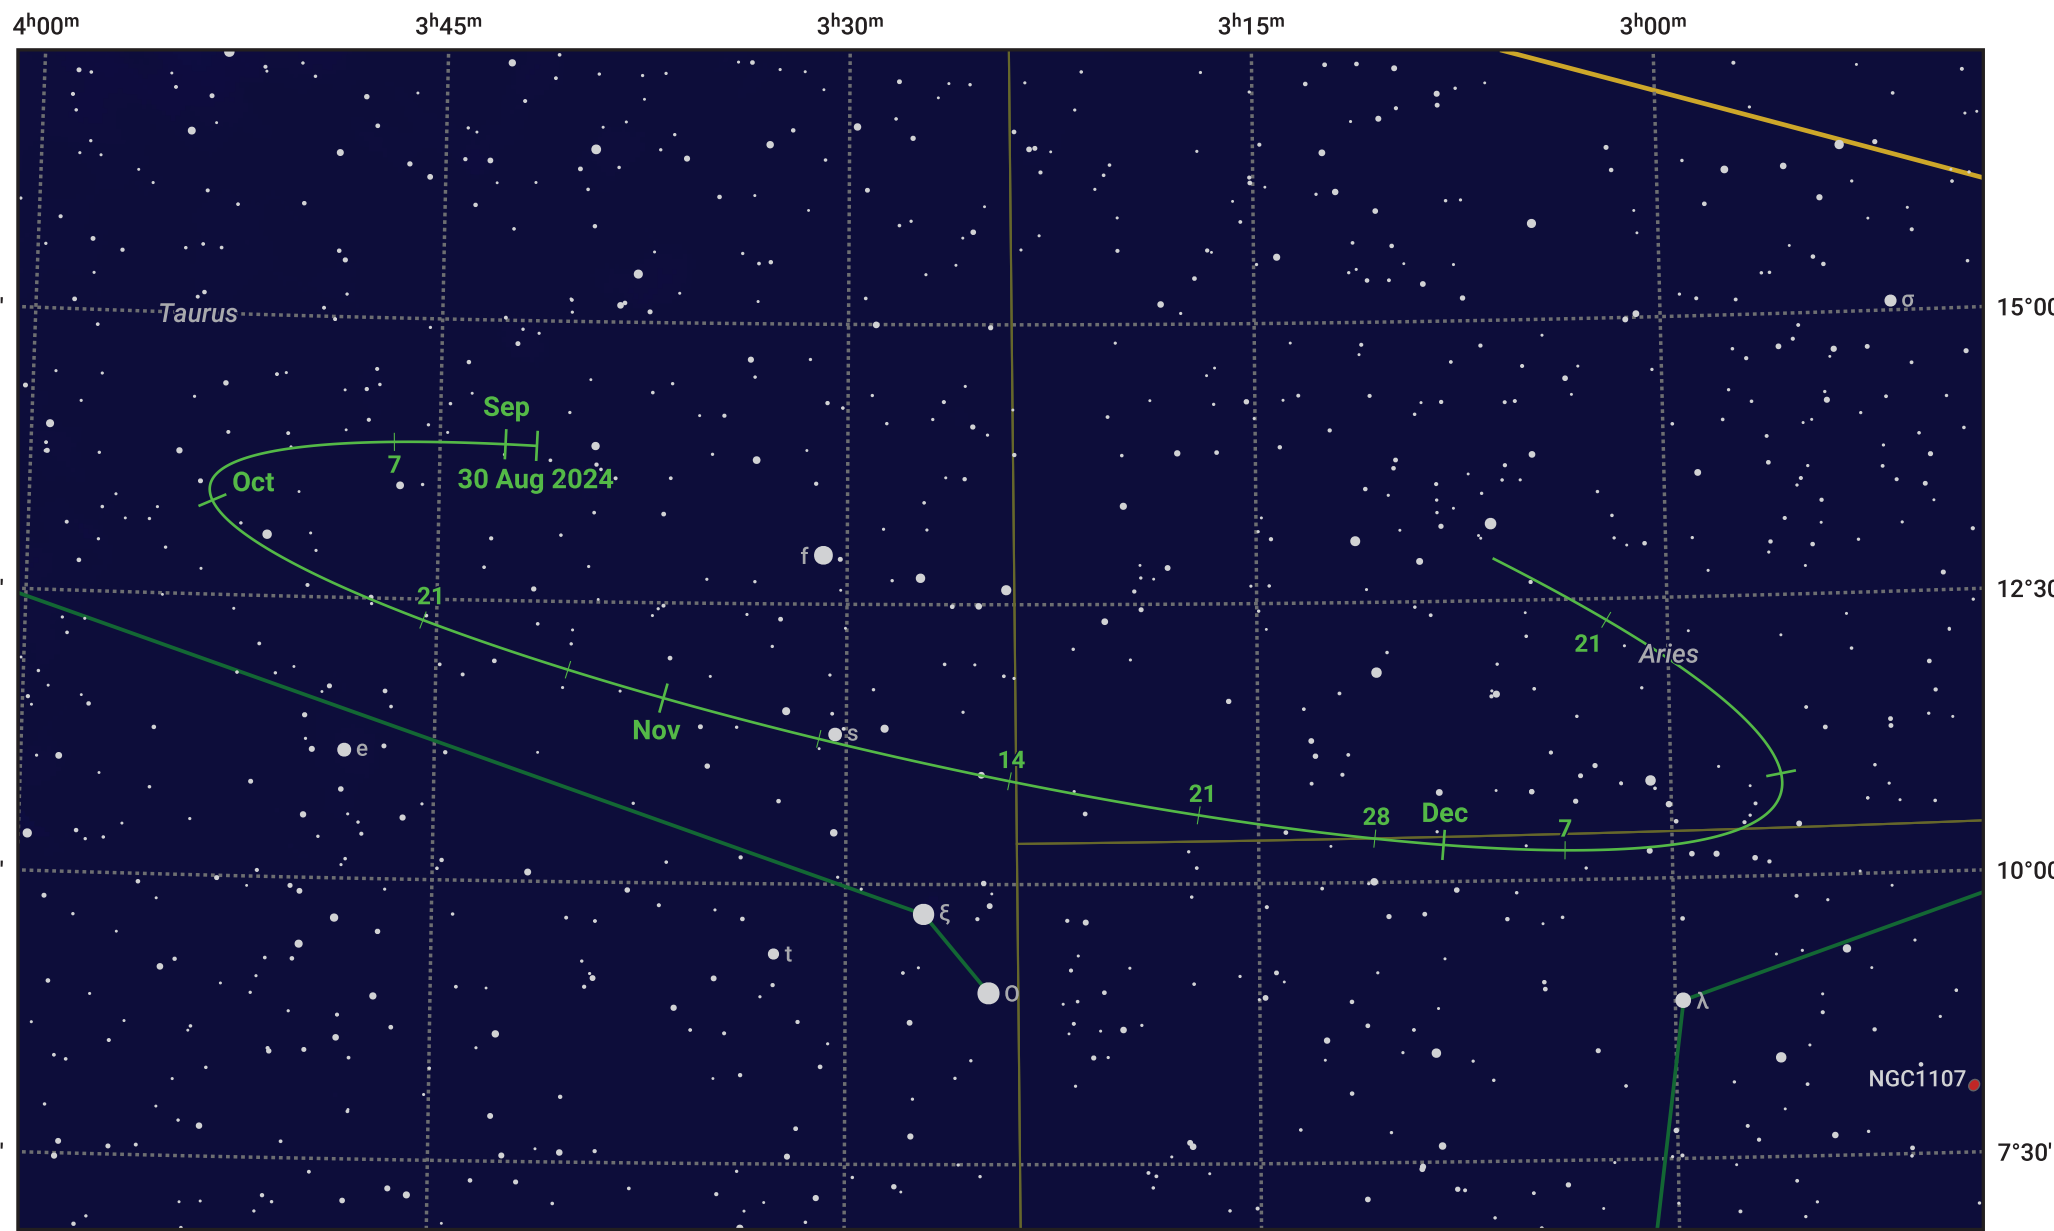

# The path of Asteroid 11 Parthenope around opposition on 13 Nov 2024

© Dominic Ford 2011–2024. Date markers placed at midnight UTC. Downloaded from <https://in-the-sky.org>

Magnitude scale: ● 10.0 ● 9.0 ● 8.0 ● 7.0 ● 6.0 ● 5.0 ● 4.0 ● 3.0

— Ecliptic Plane

- Galaxy
- Bright nebula
- Open cluster
- Globular cluster

Date	Mag	Phase
2024 Sep 1	11.2	95%
2024 Oct 1	10.6	97%
2024 Oct 24	10.2	99%
2024 Nov 1	10.0	100%
2024 Dec 1	10.2	99%
2025 Jan 1	11.0	97%
2025 Jan 11	11.2	97%