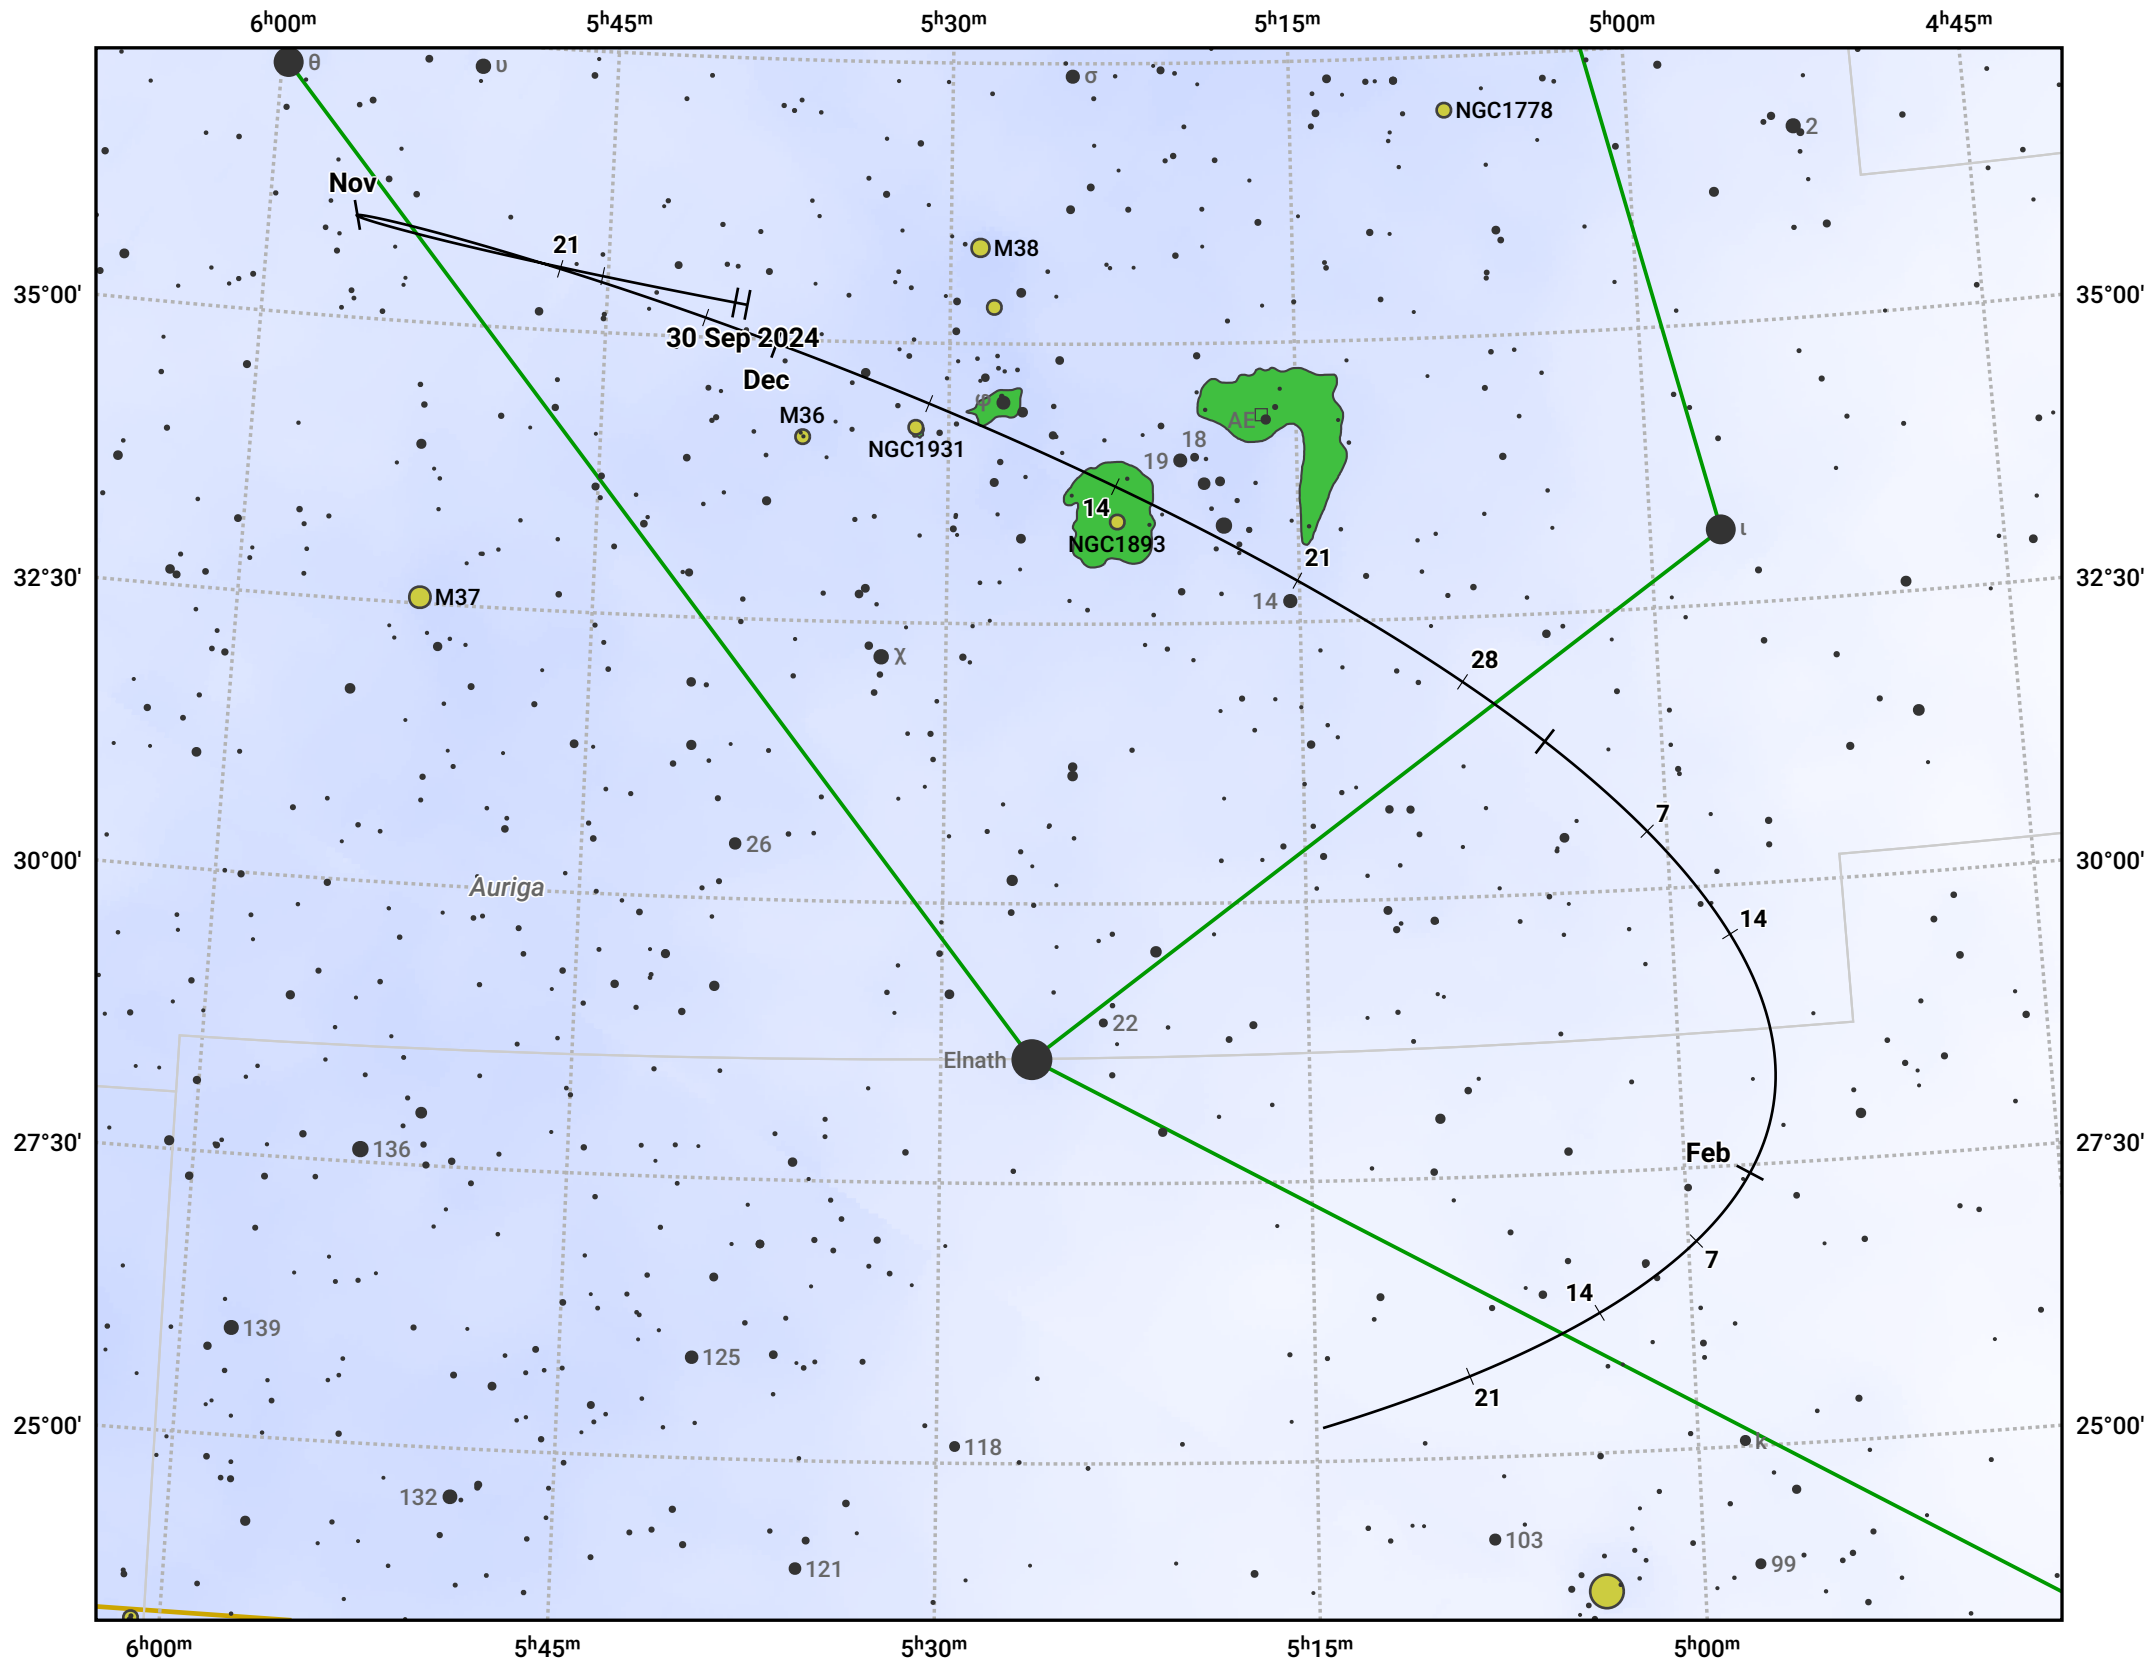

# The path of Asteroid 15 Eunomia around opposition on 14 Dec 2024

© Dominic Ford 2011–2024. Date markers placed at midnight UTC. Downloaded from <https://in-the-sky.org>

Magnitude scale: 9.0 8.0 7.0 6.0 5.0 4.0 3.0 2.0 1.0

Ecliptic Plane

Galaxy Bright nebula Open cluster Globular cluster

Date	Mag	Phase
2024 Oct 1	9.5	95%
2024 Nov 1	9.0	97%
2024 Nov 23	8.5	99%
2024 Dec 1	8.4	99%
2025 Jan 1	8.6	99%
2025 Feb 1	9.4	97%
2025 Feb 7	9.5	97%