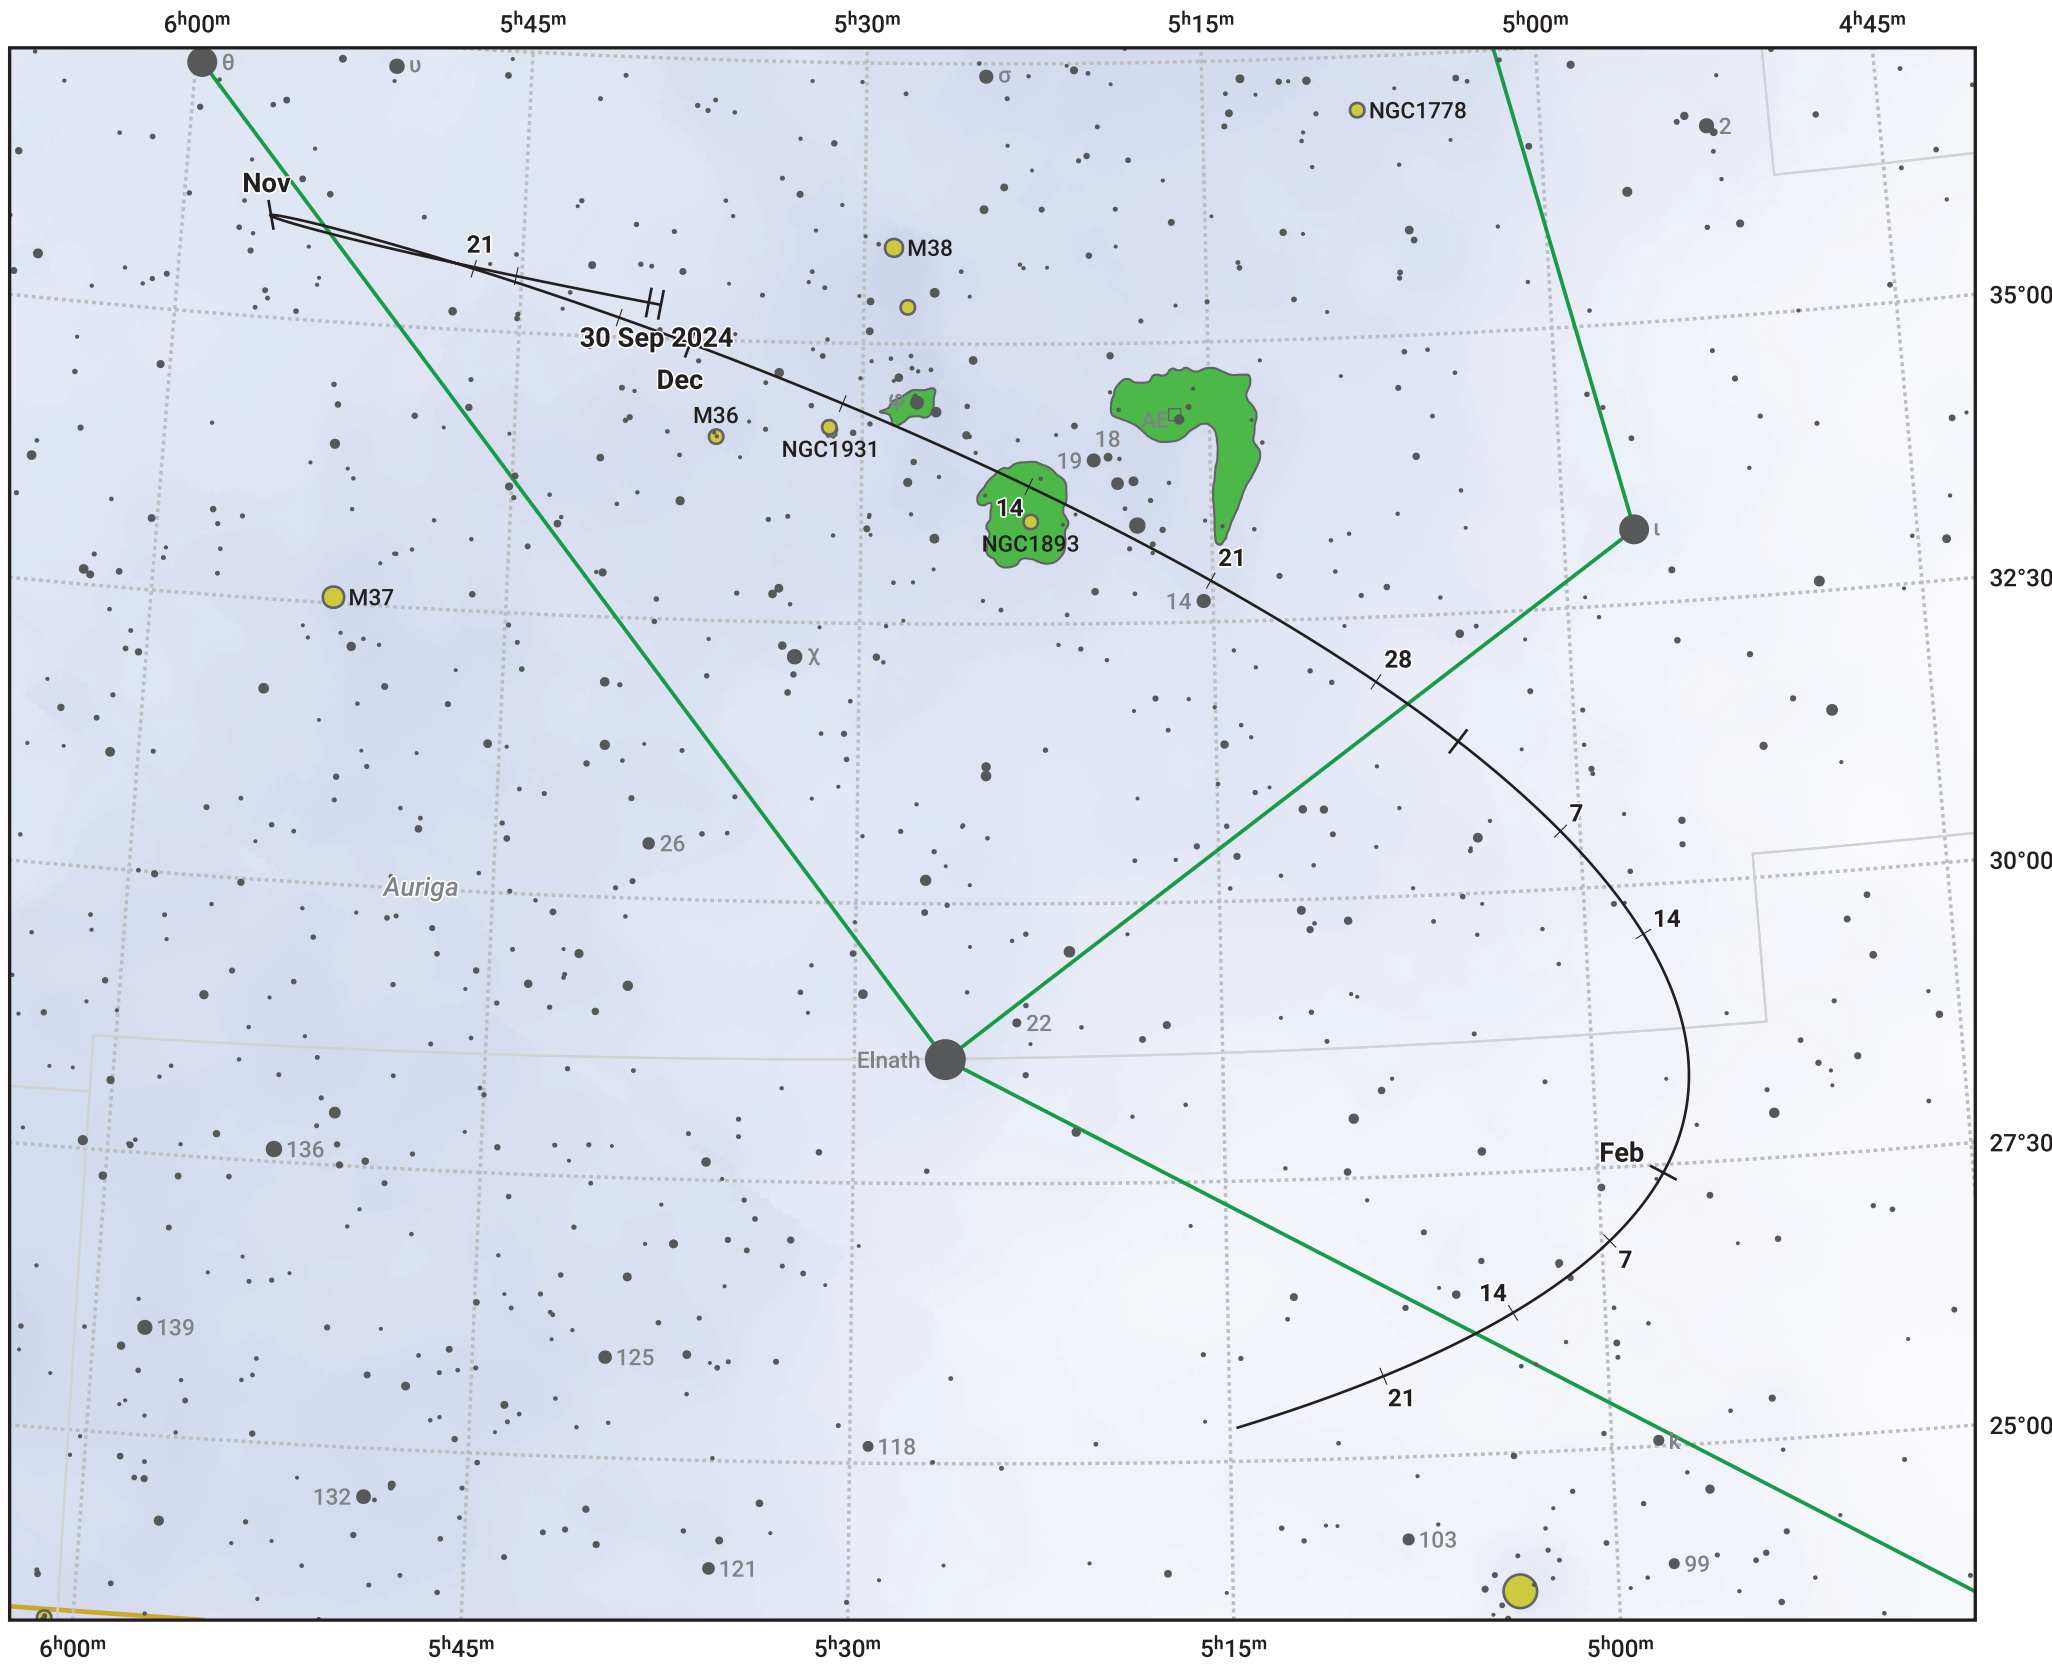

The path of Asteroid 15 Eunomia around opposition on 14 Dec 2024

© Dominic Ford 2011–2024. Date markers placed at midnight UTC. Downloaded from <https://in-the-sky.org>

Magnitude scale: 9.0 8.0 7.0 6.0 5.0 4.0 3.0 2.0 1.0

— Ecliptic Plane

Galaxy Bright nebula Open cluster Globular cluster

Date	Mag	Phase
2024 Oct 1	9.5	95%
2024 Nov 1	9.0	97%
2024 Nov 23	8.5	99%
2024 Dec 1	8.4	99%
2025 Jan 1	8.6	99%
2025 Feb 1	9.4	97%
2025 Feb 7	9.5	97%