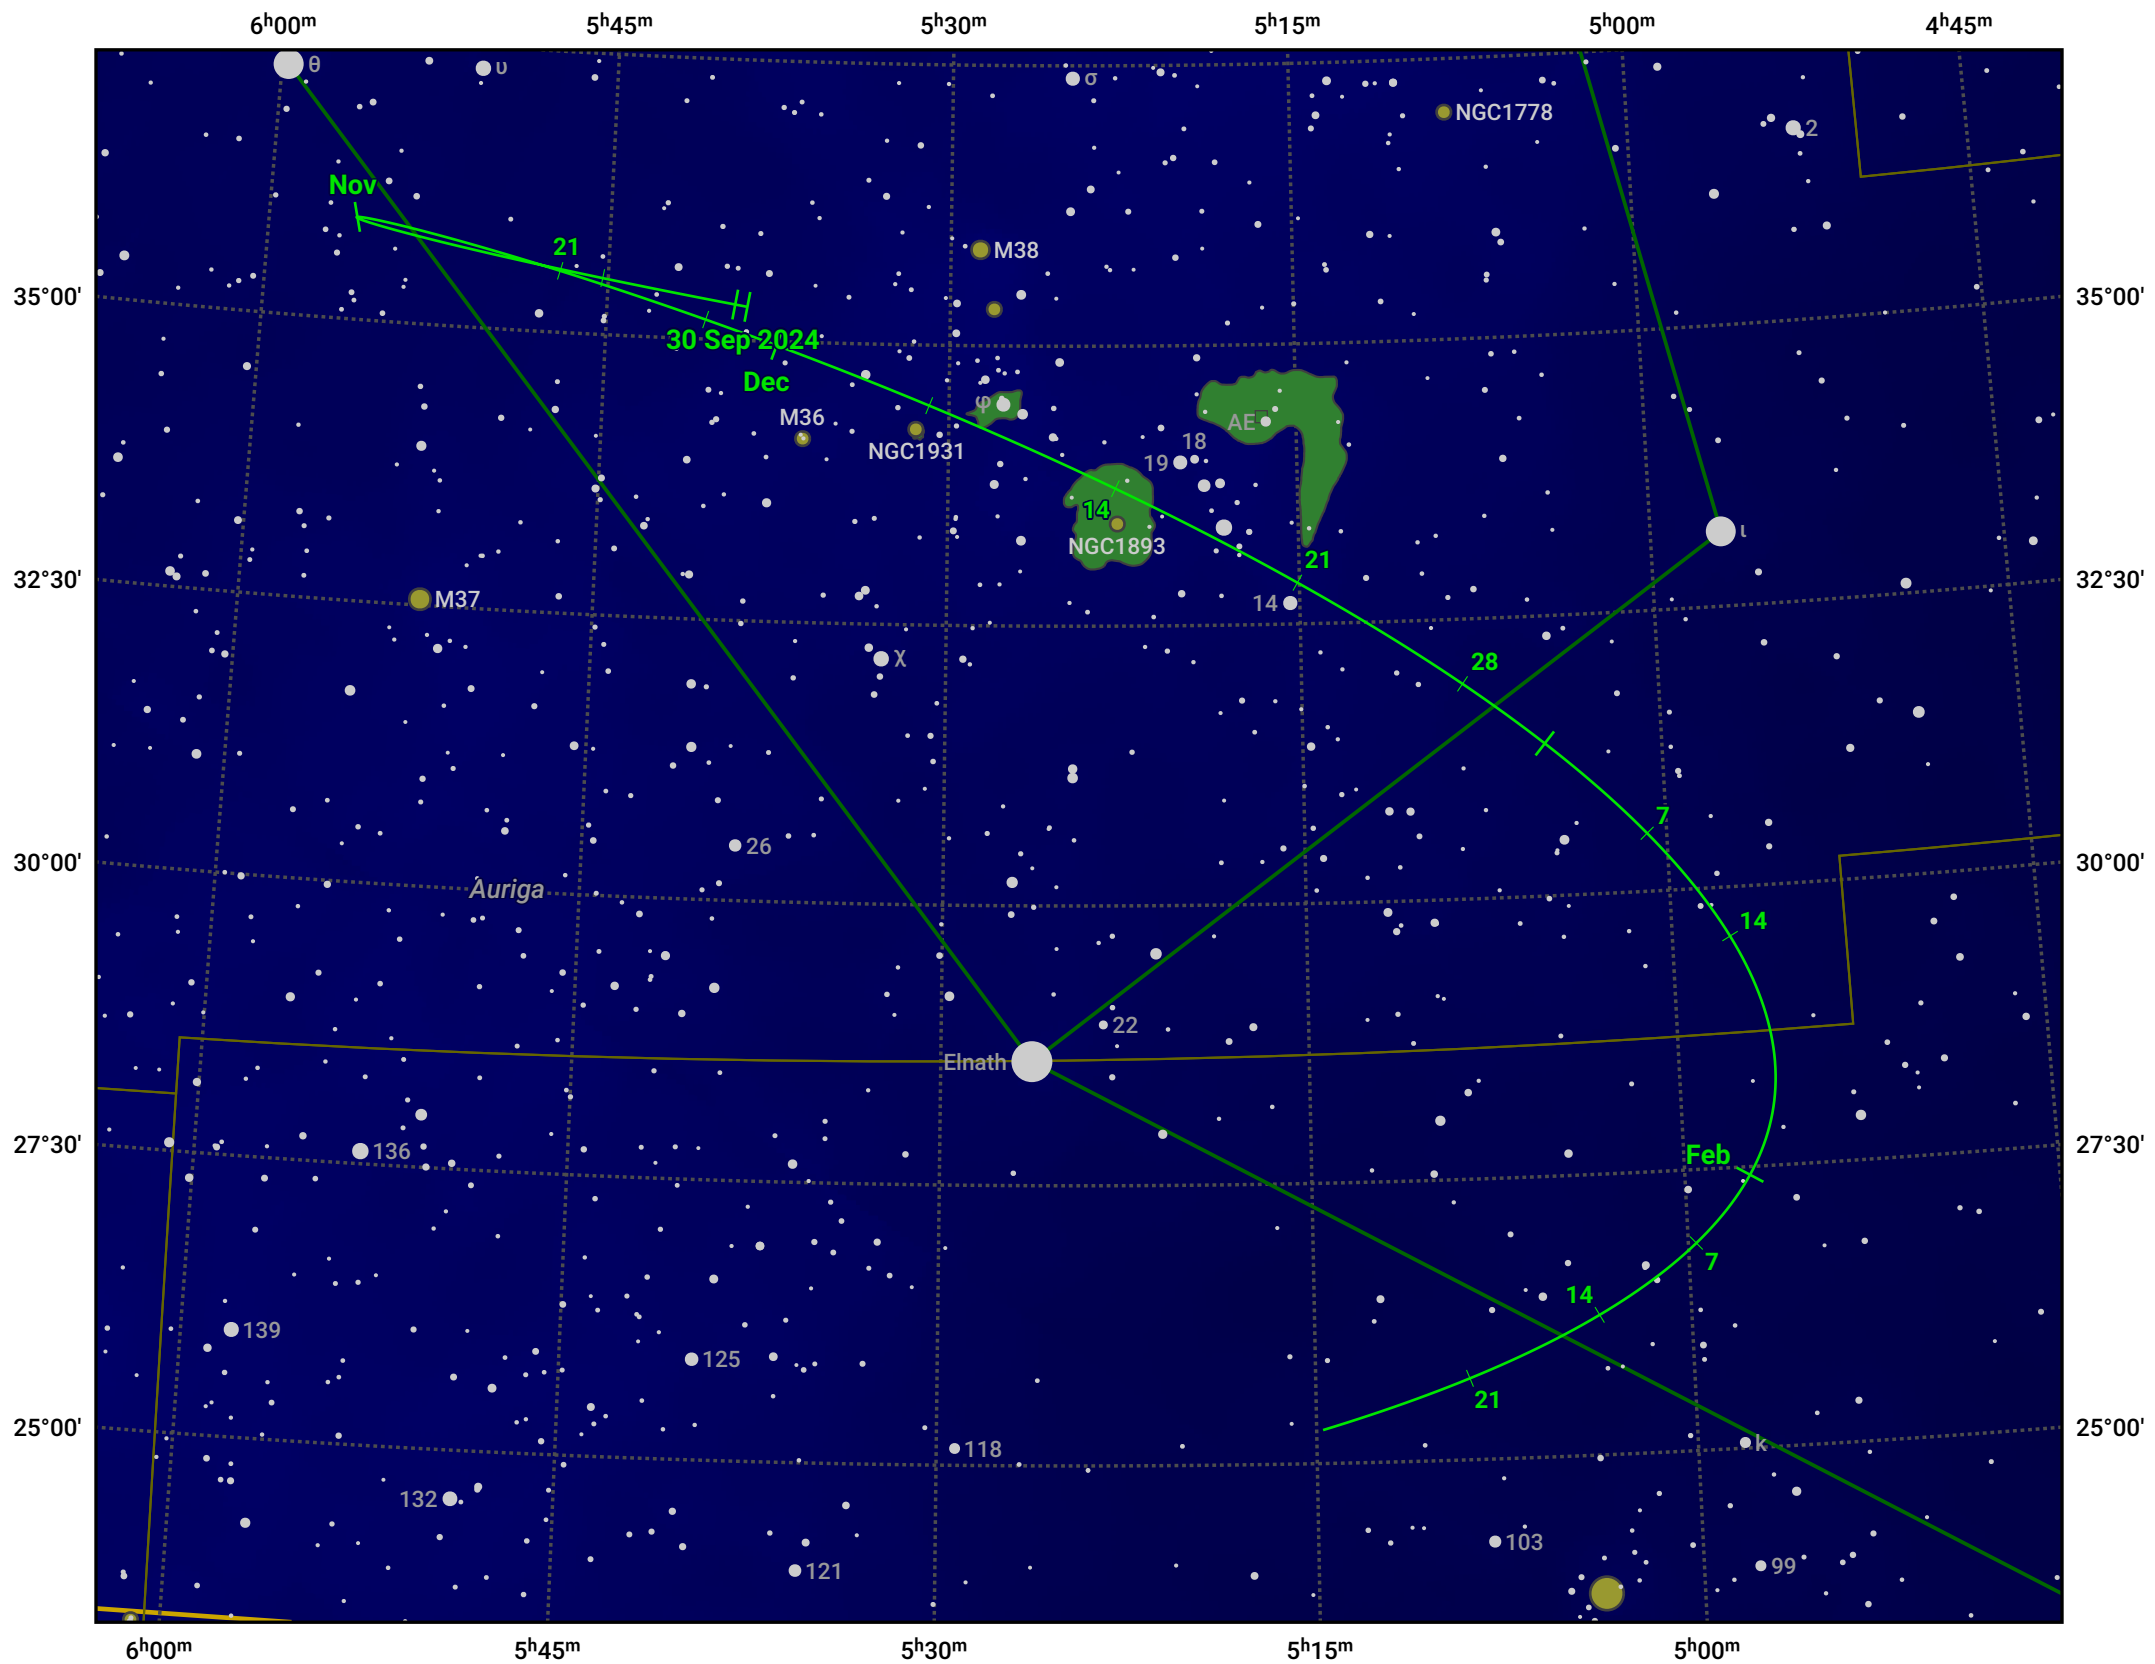

# The path of Asteroid 15 Eunomia around opposition on 14 Dec 2024

© Dominic Ford 2011–2024. Date markers placed at midnight UTC. Downloaded from <https://in-the-sky.org>

Magnitude scale: 9.0 8.0 7.0 6.0 5.0 4.0 3.0 2.0 1.0

— Ecliptic Plane

Galaxy    Bright nebula    Open cluster    Globular cluster

Date	Mag	Phase
2024 Oct 1	9.5	95%
2024 Nov 1	9.0	97%
2024 Nov 23	8.5	99%
2024 Dec 1	8.4	99%
2025 Jan 1	8.6	99%
2025 Feb 1	9.4	97%
2025 Feb 7	9.5	97%