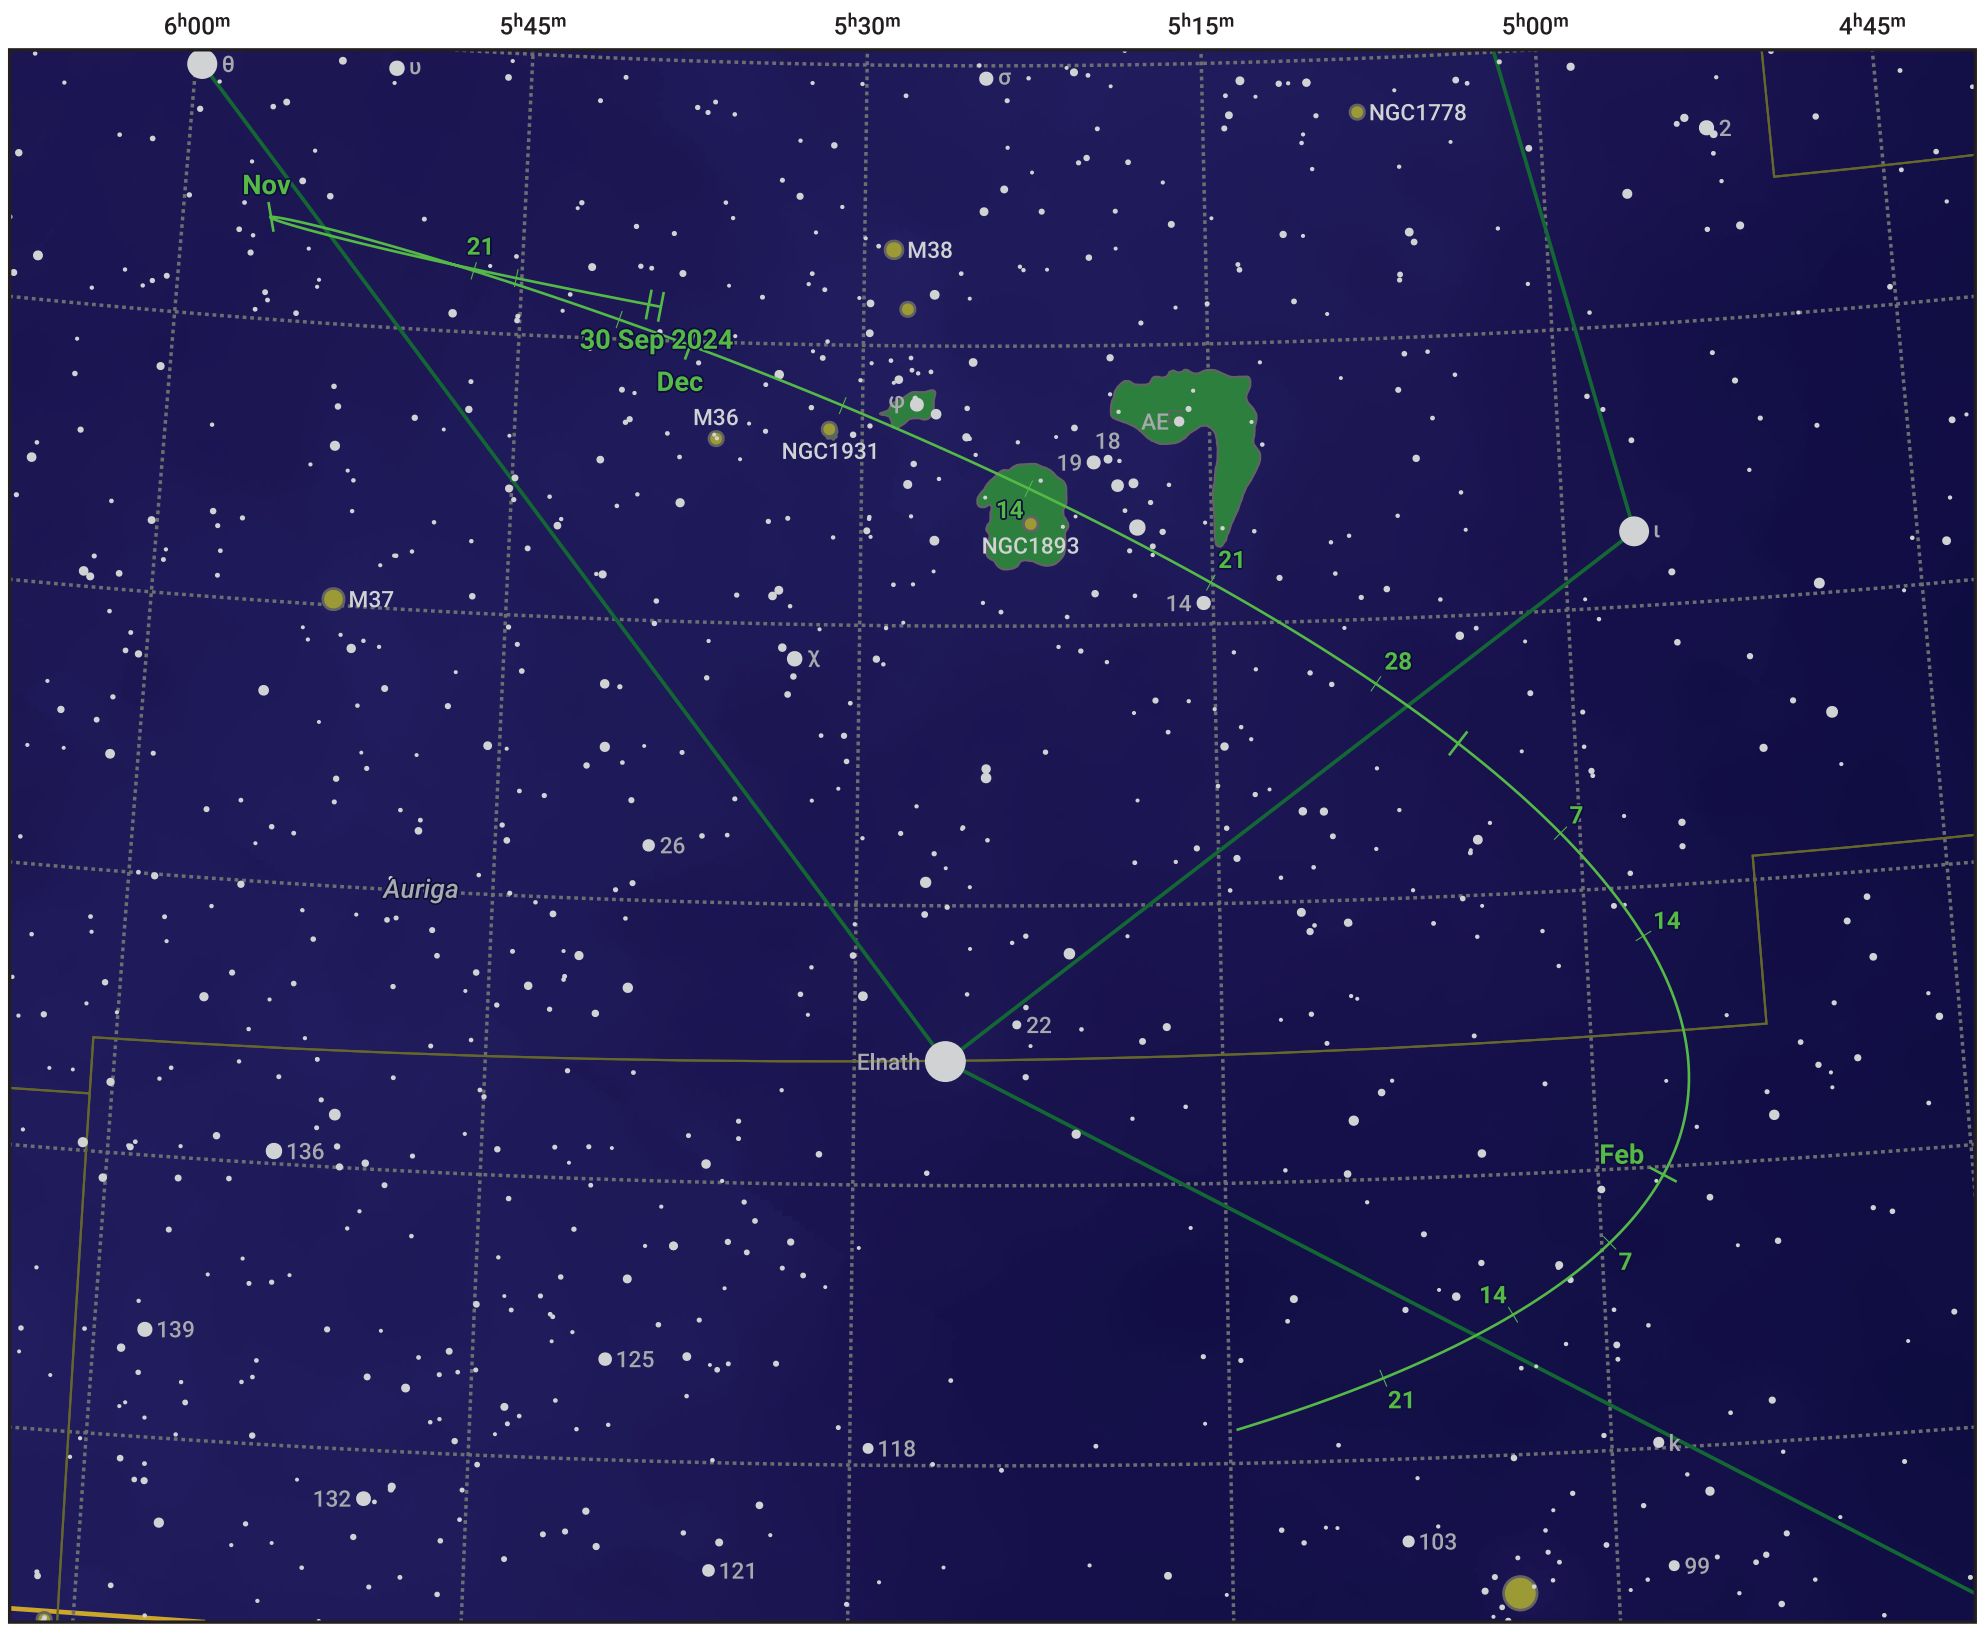

The path of Asteroid 15 Eunomia around opposition on 14 Dec 2024

© Dominic Ford 2011–2024. Date markers placed at midnight UTC. Downloaded from <https://in-the-sky.org>

Magnitude scale: ● 9.0 ● 8.0 ● 7.0 ● 6.0 ● 5.0 ● 4.0 ● 3.0 ● 2.0 ● 1.0

— Ecliptic Plane

- Galaxy
- Bright nebula
- Open cluster
- ⊕ Globular cluster

Date	Mag	Phase
2024 Oct 1	9.5	95%
2024 Nov 1	9.0	97%
2024 Nov 23	8.5	99%
2024 Dec 1	8.4	99%
2025 Jan 1	8.6	99%
2025 Feb 1	9.4	97%
2025 Feb 7	9.5	97%