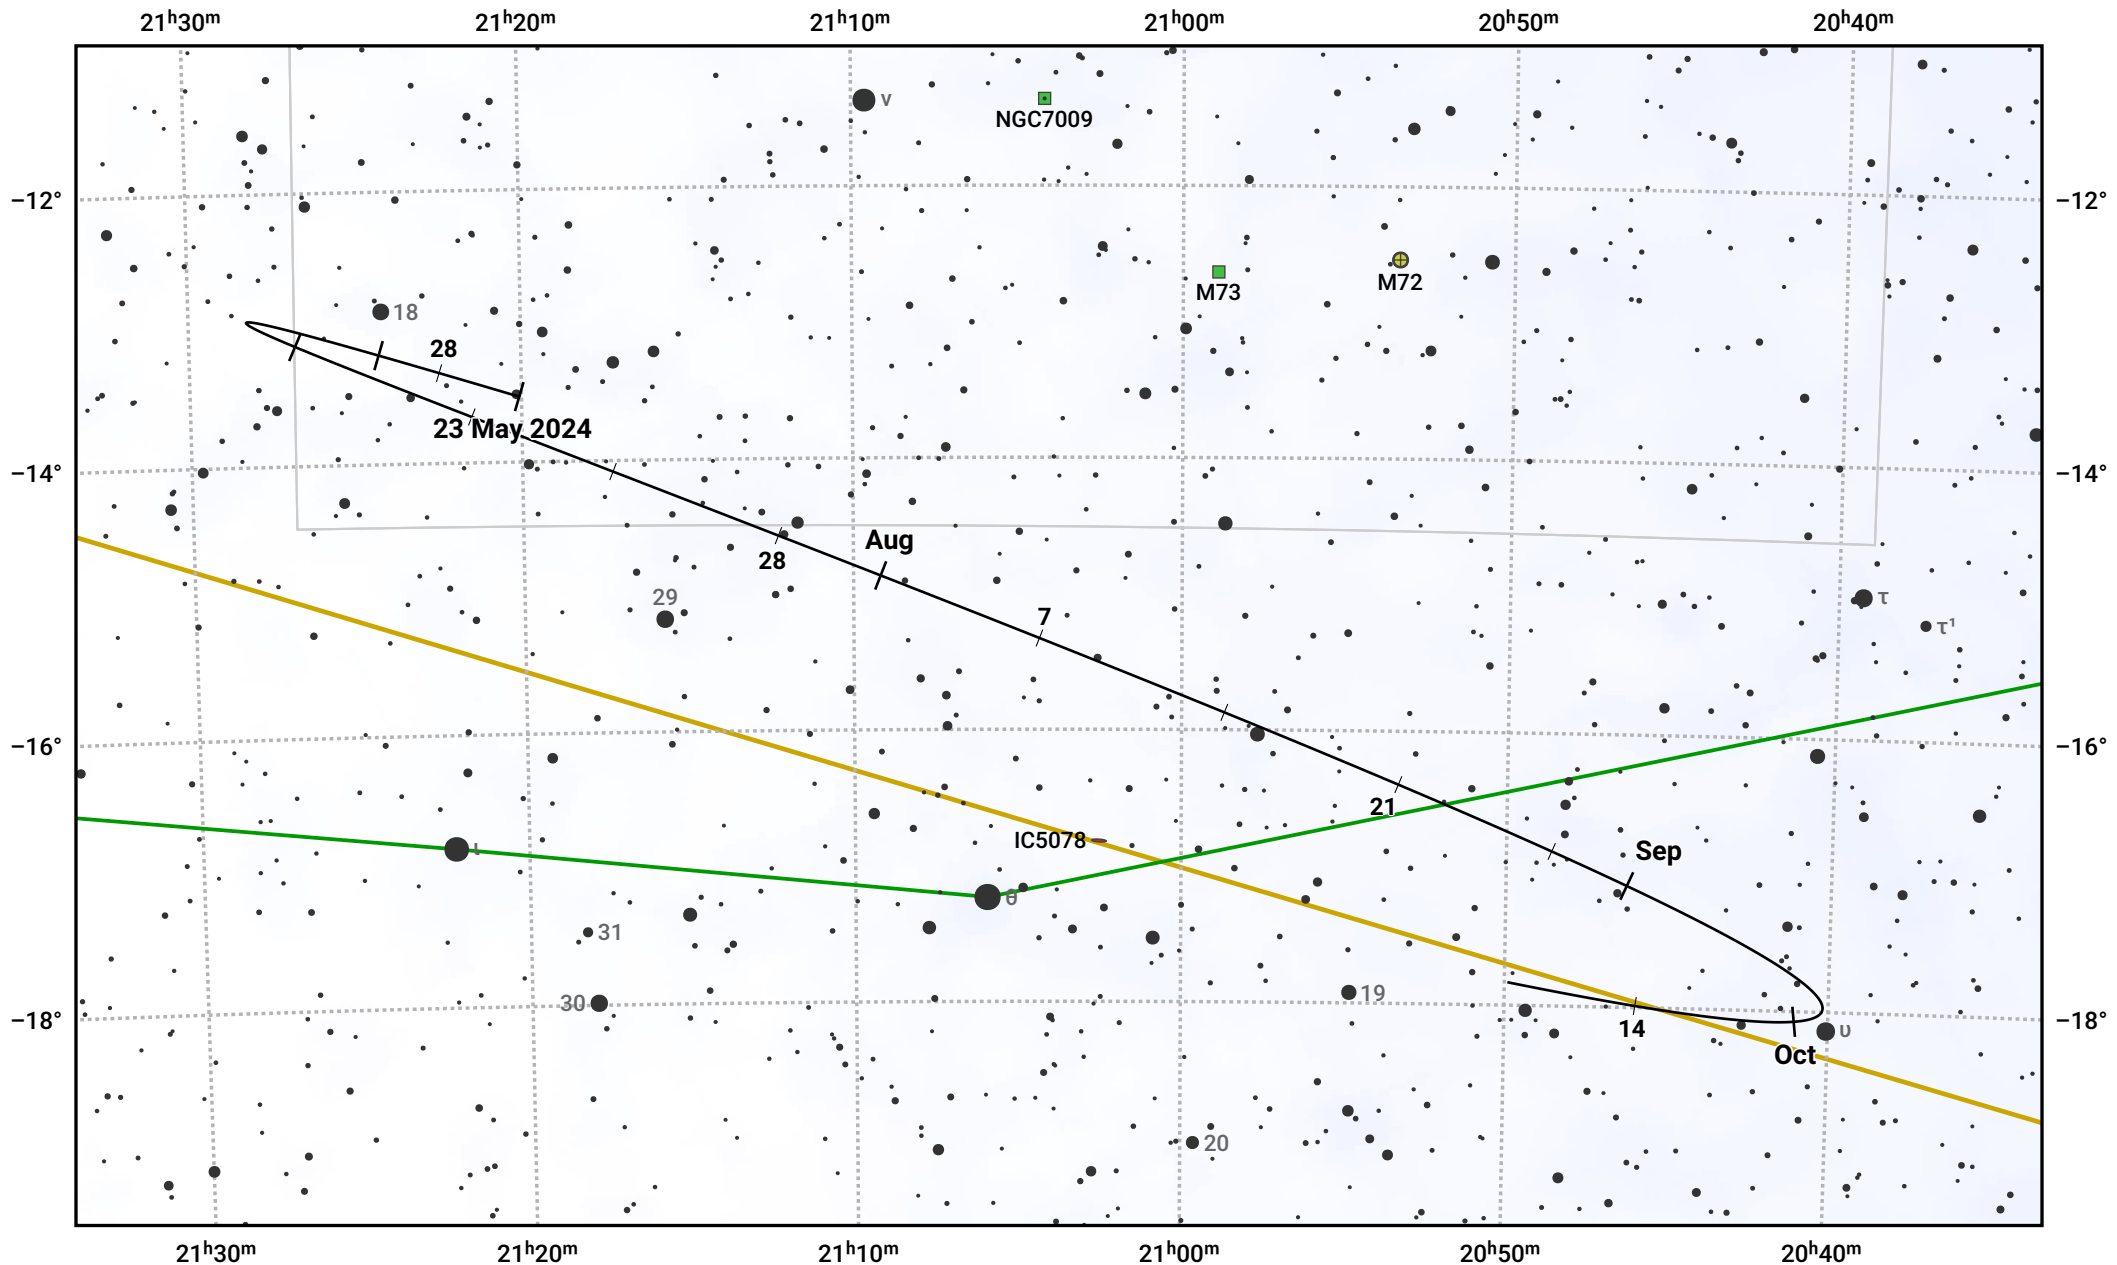

# The path of Asteroid 16 Psyche around opposition on 6 Aug 2024

© Dominic Ford 2011–2024. Date markers placed at midnight UTC. Downloaded from <https://in-the-sky.org>

Magnitude scale: • 10.0 • 9.0 • 8.0 • 7.0 • 6.0 • 5.0 • 4.0

— Ecliptic Plane

● Galaxy    ■ Bright nebula    ● Open cluster    ⊕ Globular cluster

Date	Mag
2024 Jun 1	11.2
2024 Jul 1	10.6
2024 Jul 13	10.3
2024 Aug 1	9.8
2024 Sep 1	10.3
2024 Oct 1	10.8