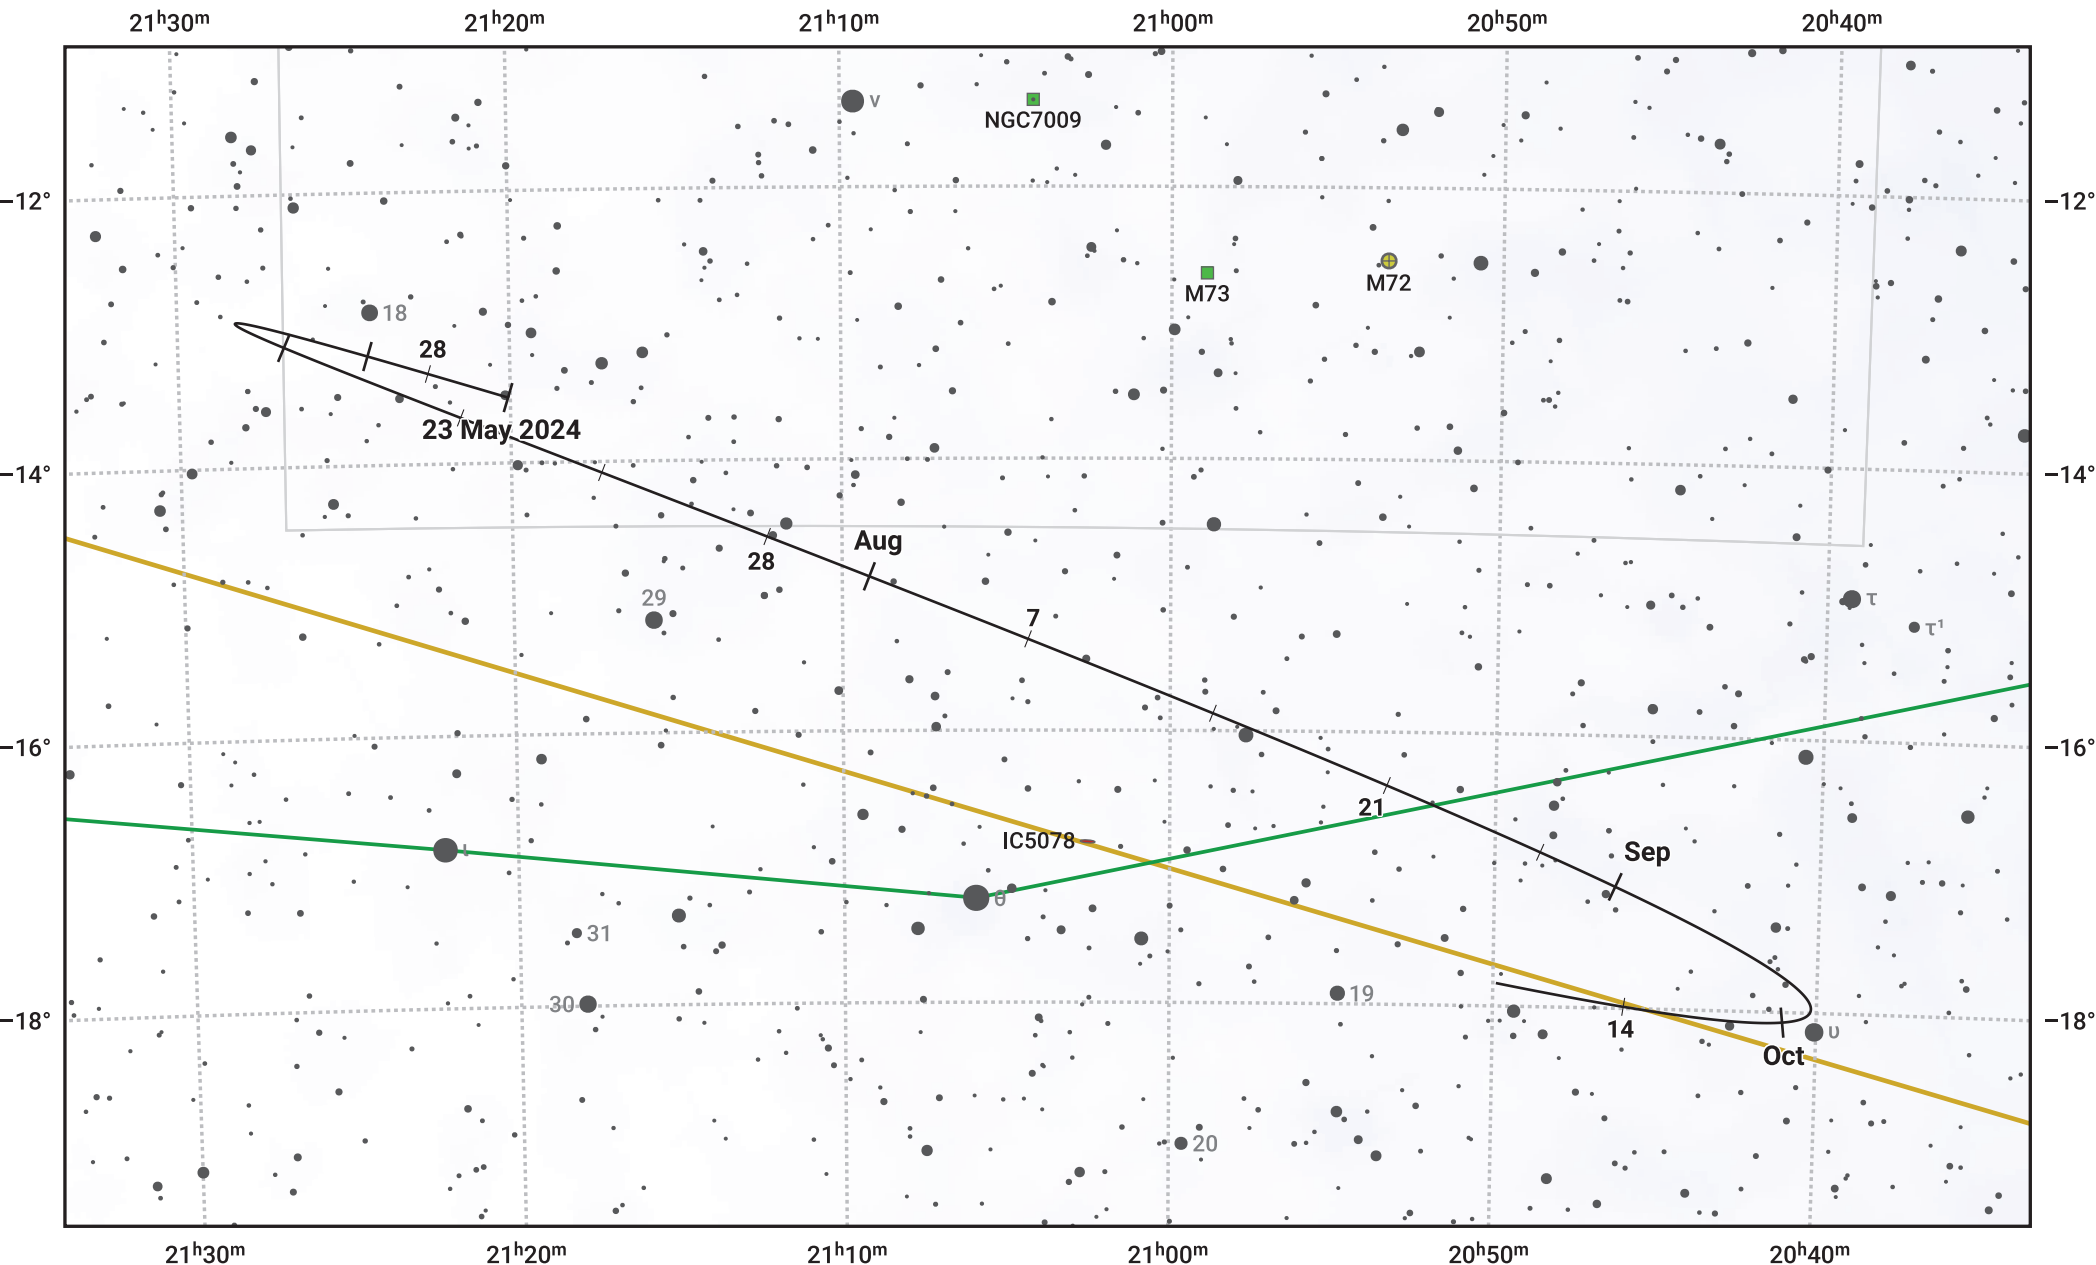

The path of Asteroid 16 Psyche around opposition on 6 Aug 2024

© Dominic Ford 2011–2024. Date markers placed at midnight UTC. Downloaded from <https://in-the-sky.org>

Magnitude scale: \bullet 10.0 \bullet 9.0 \bullet 8.0 \bullet 7.0 \bullet 6.0 \bullet 5.0 \bullet 4.0

— Ecliptic Plane

● Galaxy
 ■ Bright nebula
 ● Open cluster
 ⊕ Globular cluster

Date	Mag
2024 Jun 1	11.2
2024 Jul 1	10.6
2024 Jul 13	10.3
2024 Aug 1	9.8
2024 Sep 1	10.3
2024 Oct 1	10.8