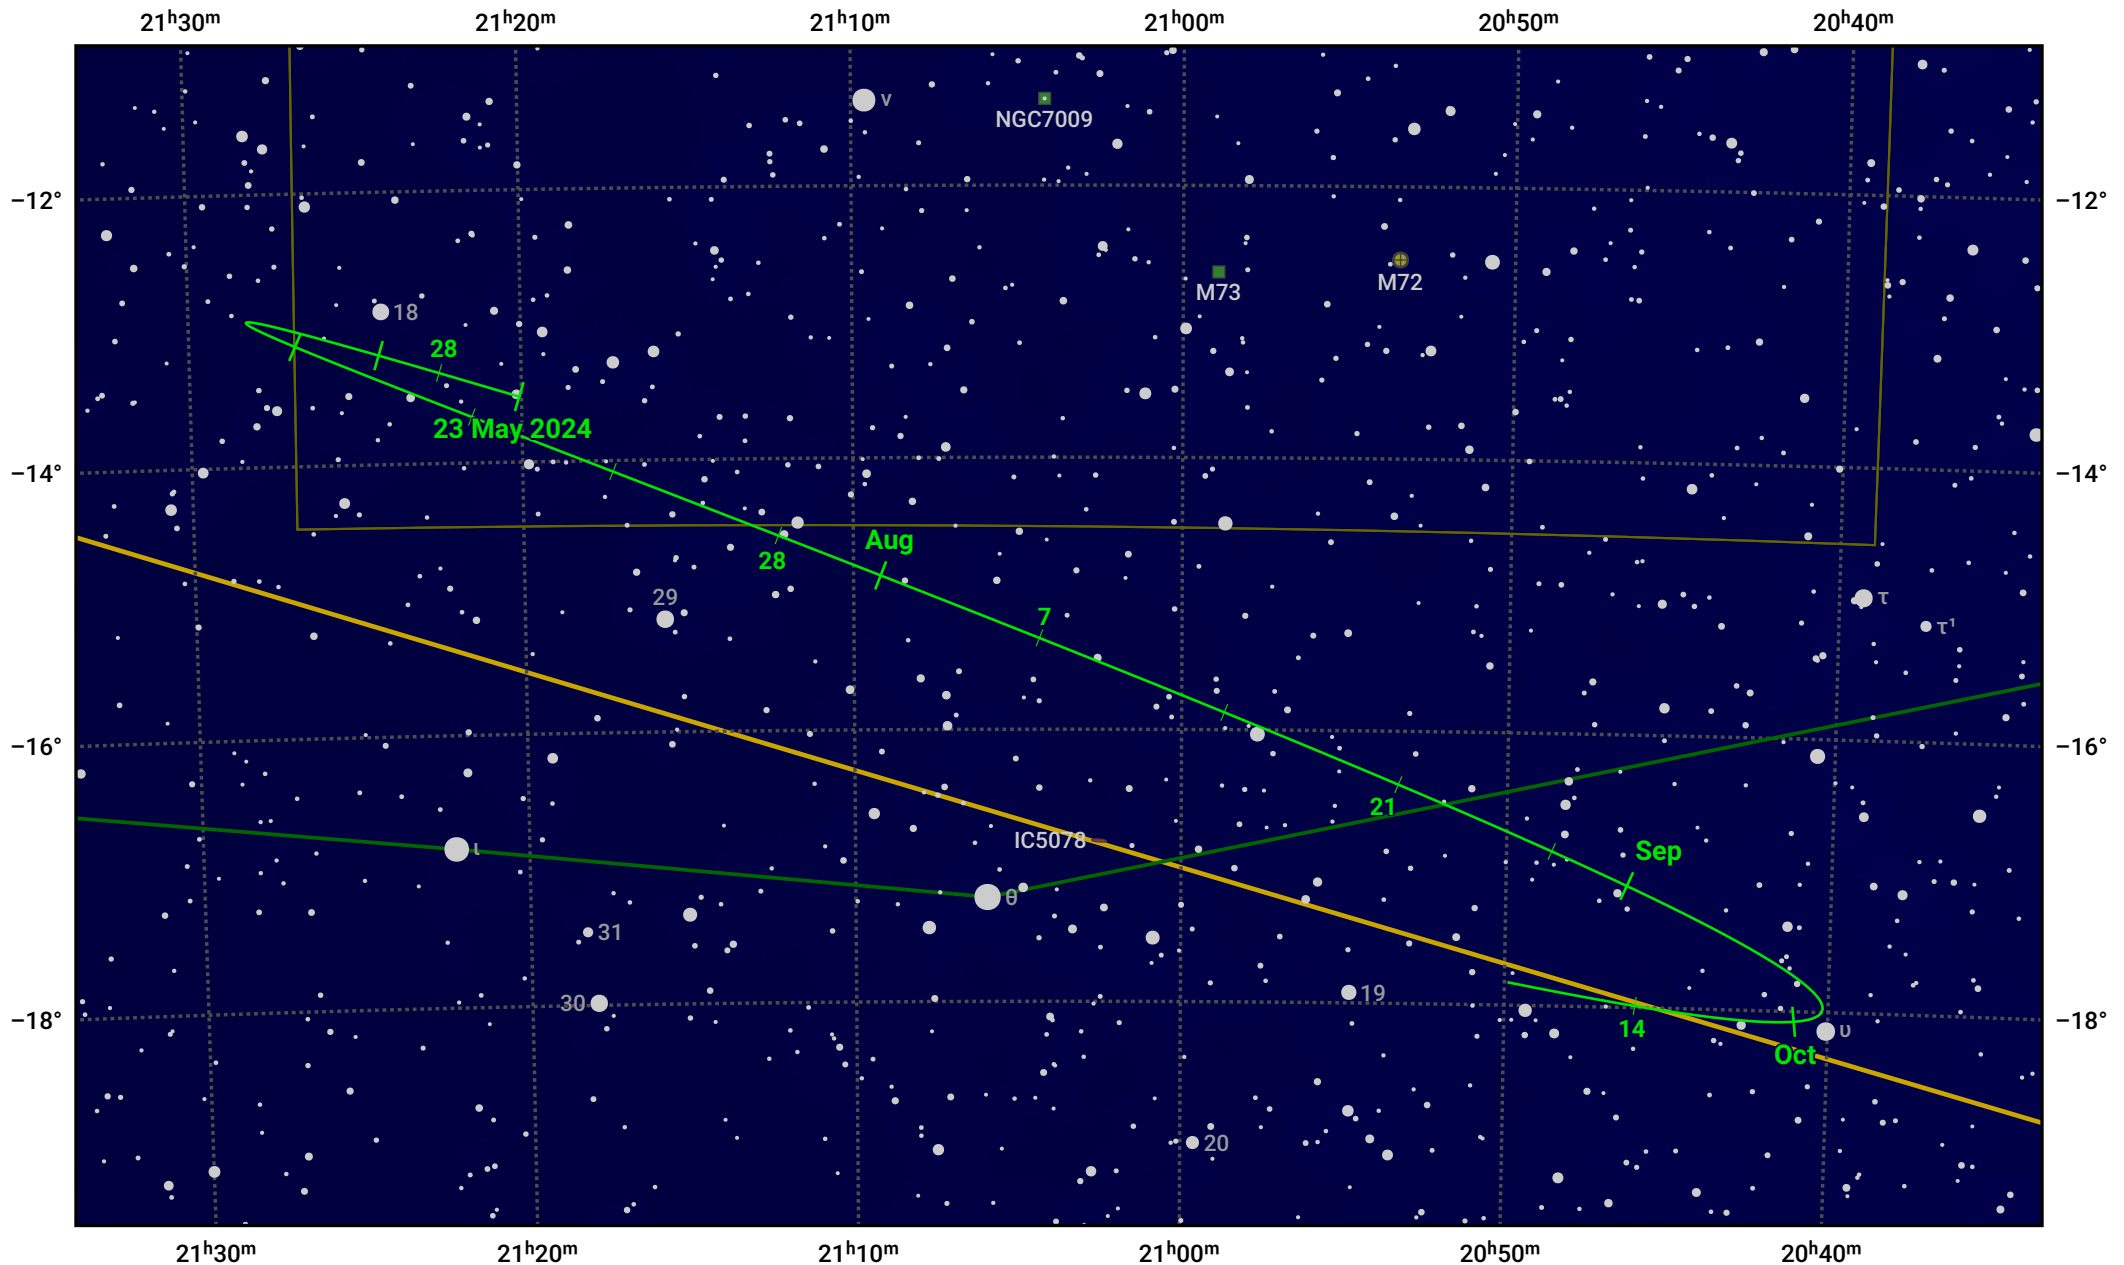

The path of Asteroid 16 Psyche around opposition on 6 Aug 2024

© Dominic Ford 2011–2024. Date markers placed at midnight UTC. Downloaded from <https://in-the-sky.org>

Magnitude scale: 10.0 9.0 8.0 7.0 6.0 5.0 4.0

Ecliptic Plane

Galaxy
 Bright nebula
 Open cluster
 Globular cluster

Date	Mag
2024 Jun 1	11.2
2024 Jul 1	10.6
2024 Jul 13	10.3
2024 Aug 1	9.8
2024 Sep 1	10.3
2024 Oct 1	10.8