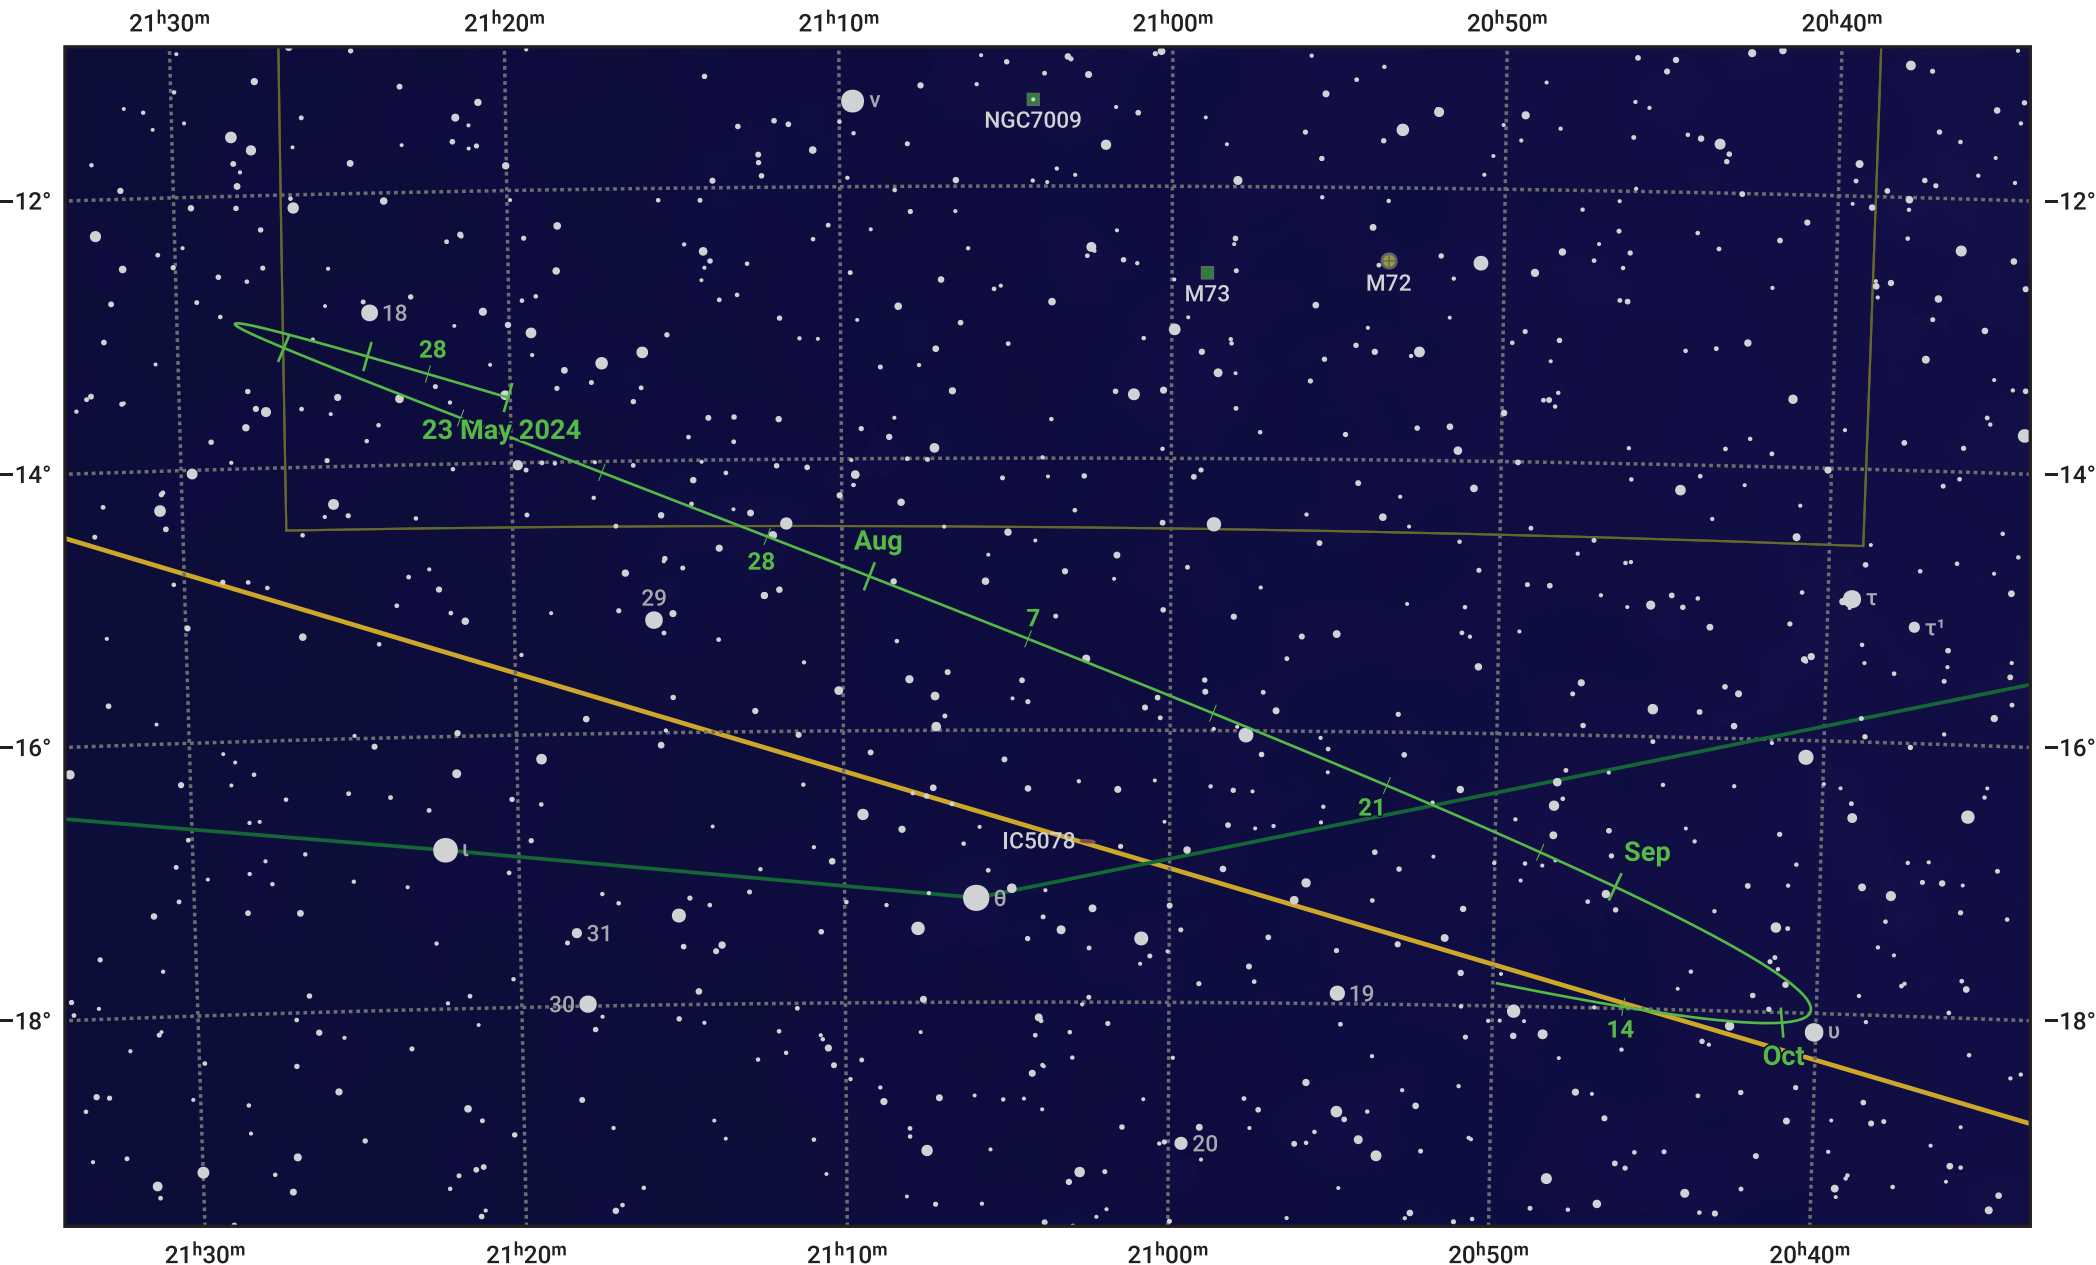

The path of Asteroid 16 Psyche around opposition on 6 Aug 2024

© Dominic Ford 2011–2024. Date markers placed at midnight UTC. Downloaded from <https://in-the-sky.org>

Magnitude scale: • 10.0 • 9.0 • 8.0 • 7.0 • 6.0 • 5.0 • 4.0

— Ecliptic Plane

● Galaxy
 ■ Bright nebula
 ● Open cluster
 ⊕ Globular cluster

Date	Mag
2024 Jun 1	11.2
2024 Jul 1	10.6
2024 Jul 13	10.3
2024 Aug 1	9.8
2024 Sep 1	10.3
2024 Oct 1	10.8