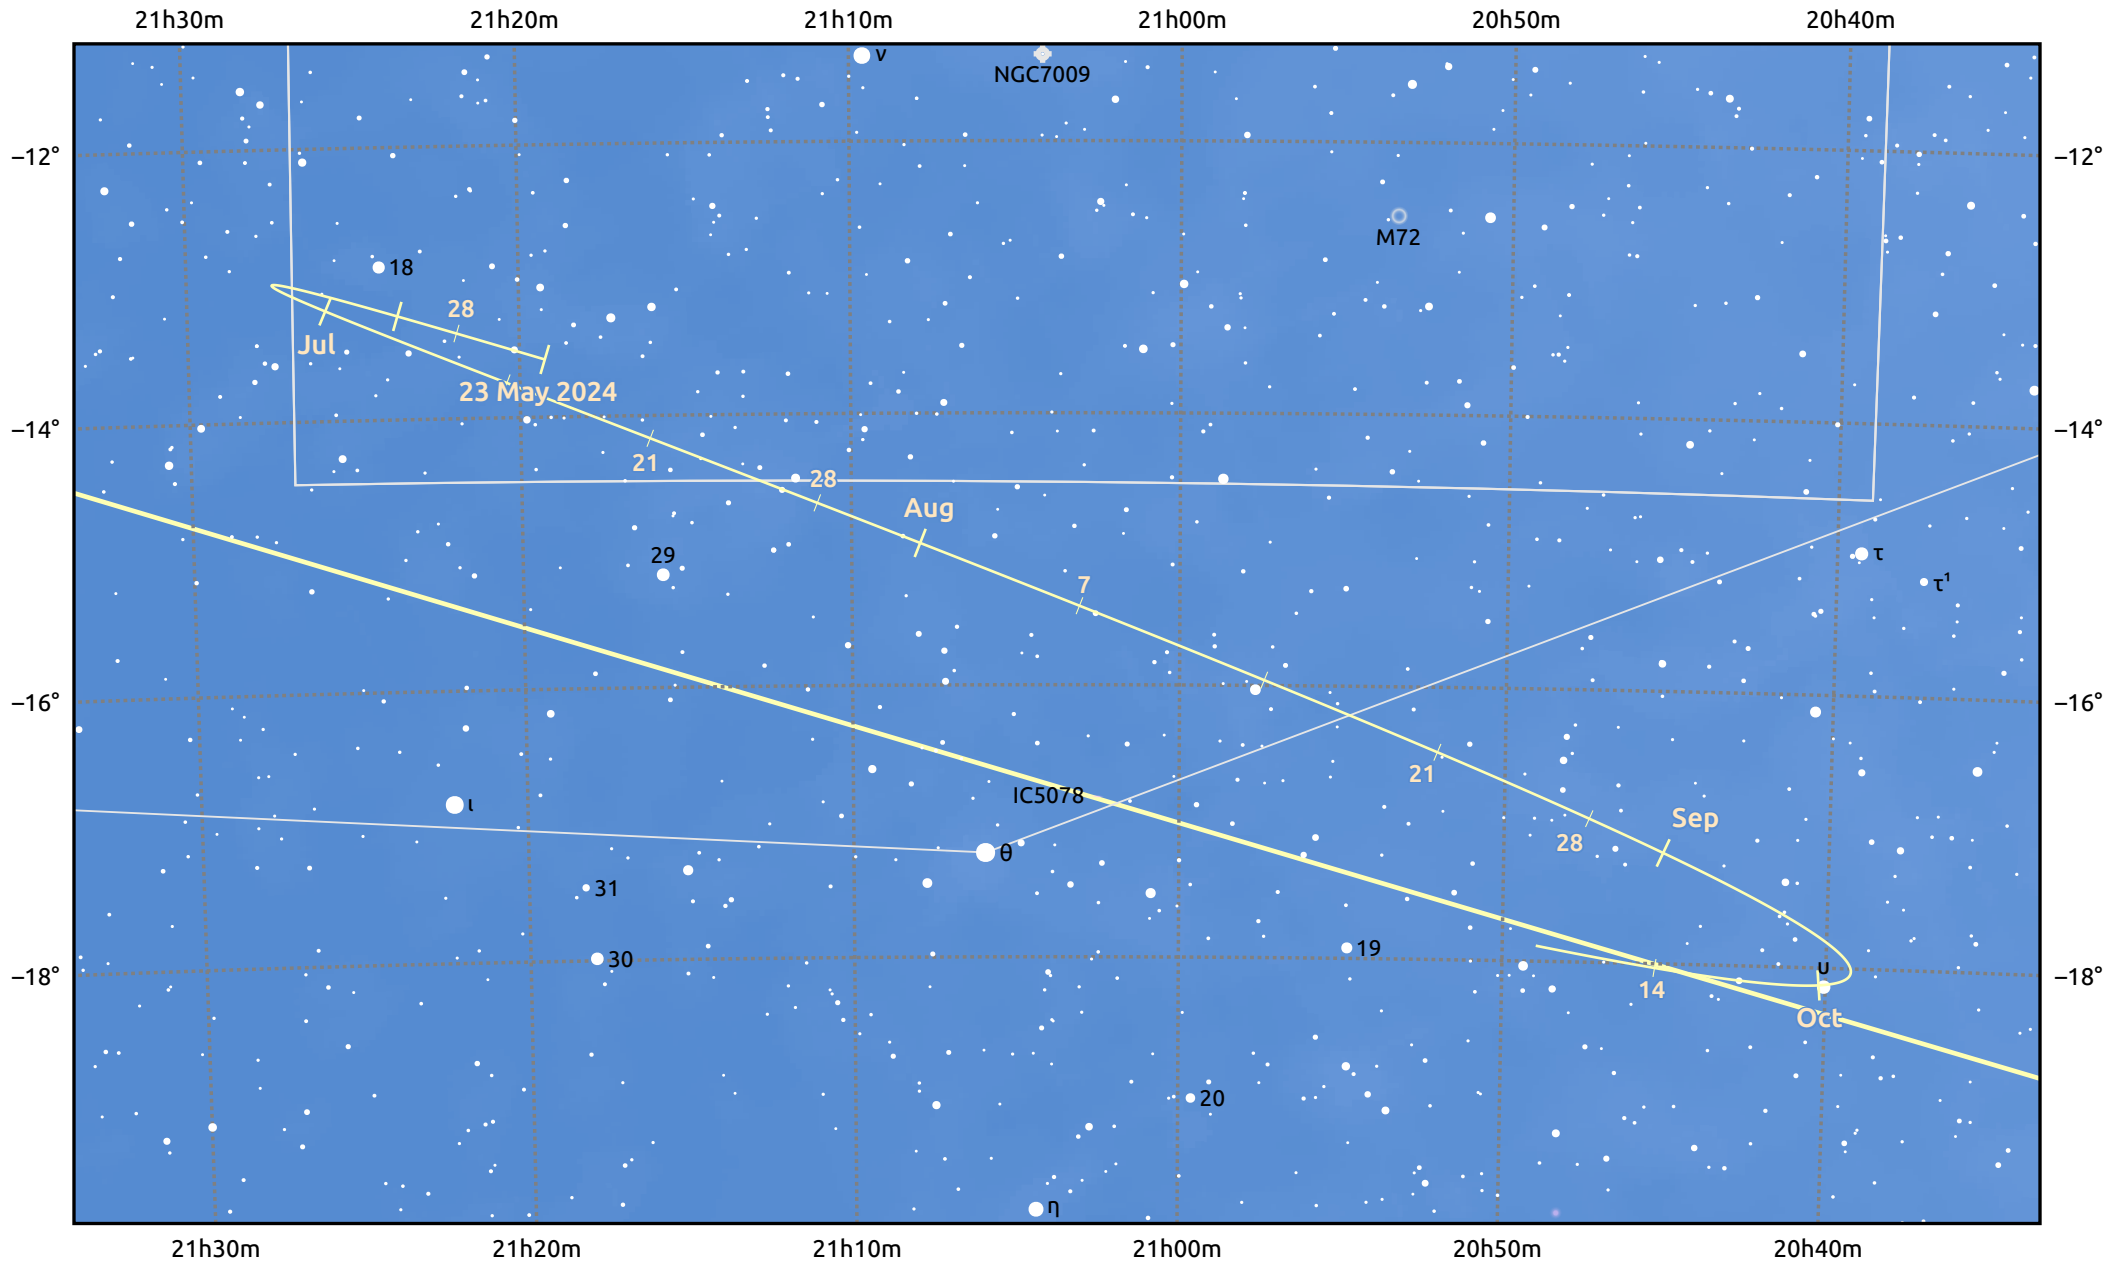

# The path of Asteroid 16 Psyche around opposition on 6 Aug 2024

© Dominic Ford 2011–2025. Date markers placed at midnight UTC. Downloaded from <https://in-the-sky.org>

Magnitude scale: • 10.0 • 9.0 • 8.0 • 7.0 • 6.0 • 5.0 • 4.0

— Ecliptic Plane

Galaxy    Bright nebula    Open cluster    Globular cluster    Planetary nebula

Date	Mag
2024 Jun 1	11.2
2024 Jul 1	10.6
2024 Jul 12	10.3
2024 Aug 1	9.8
2024 Sep 1	10.3
2024 Oct 1	10.8