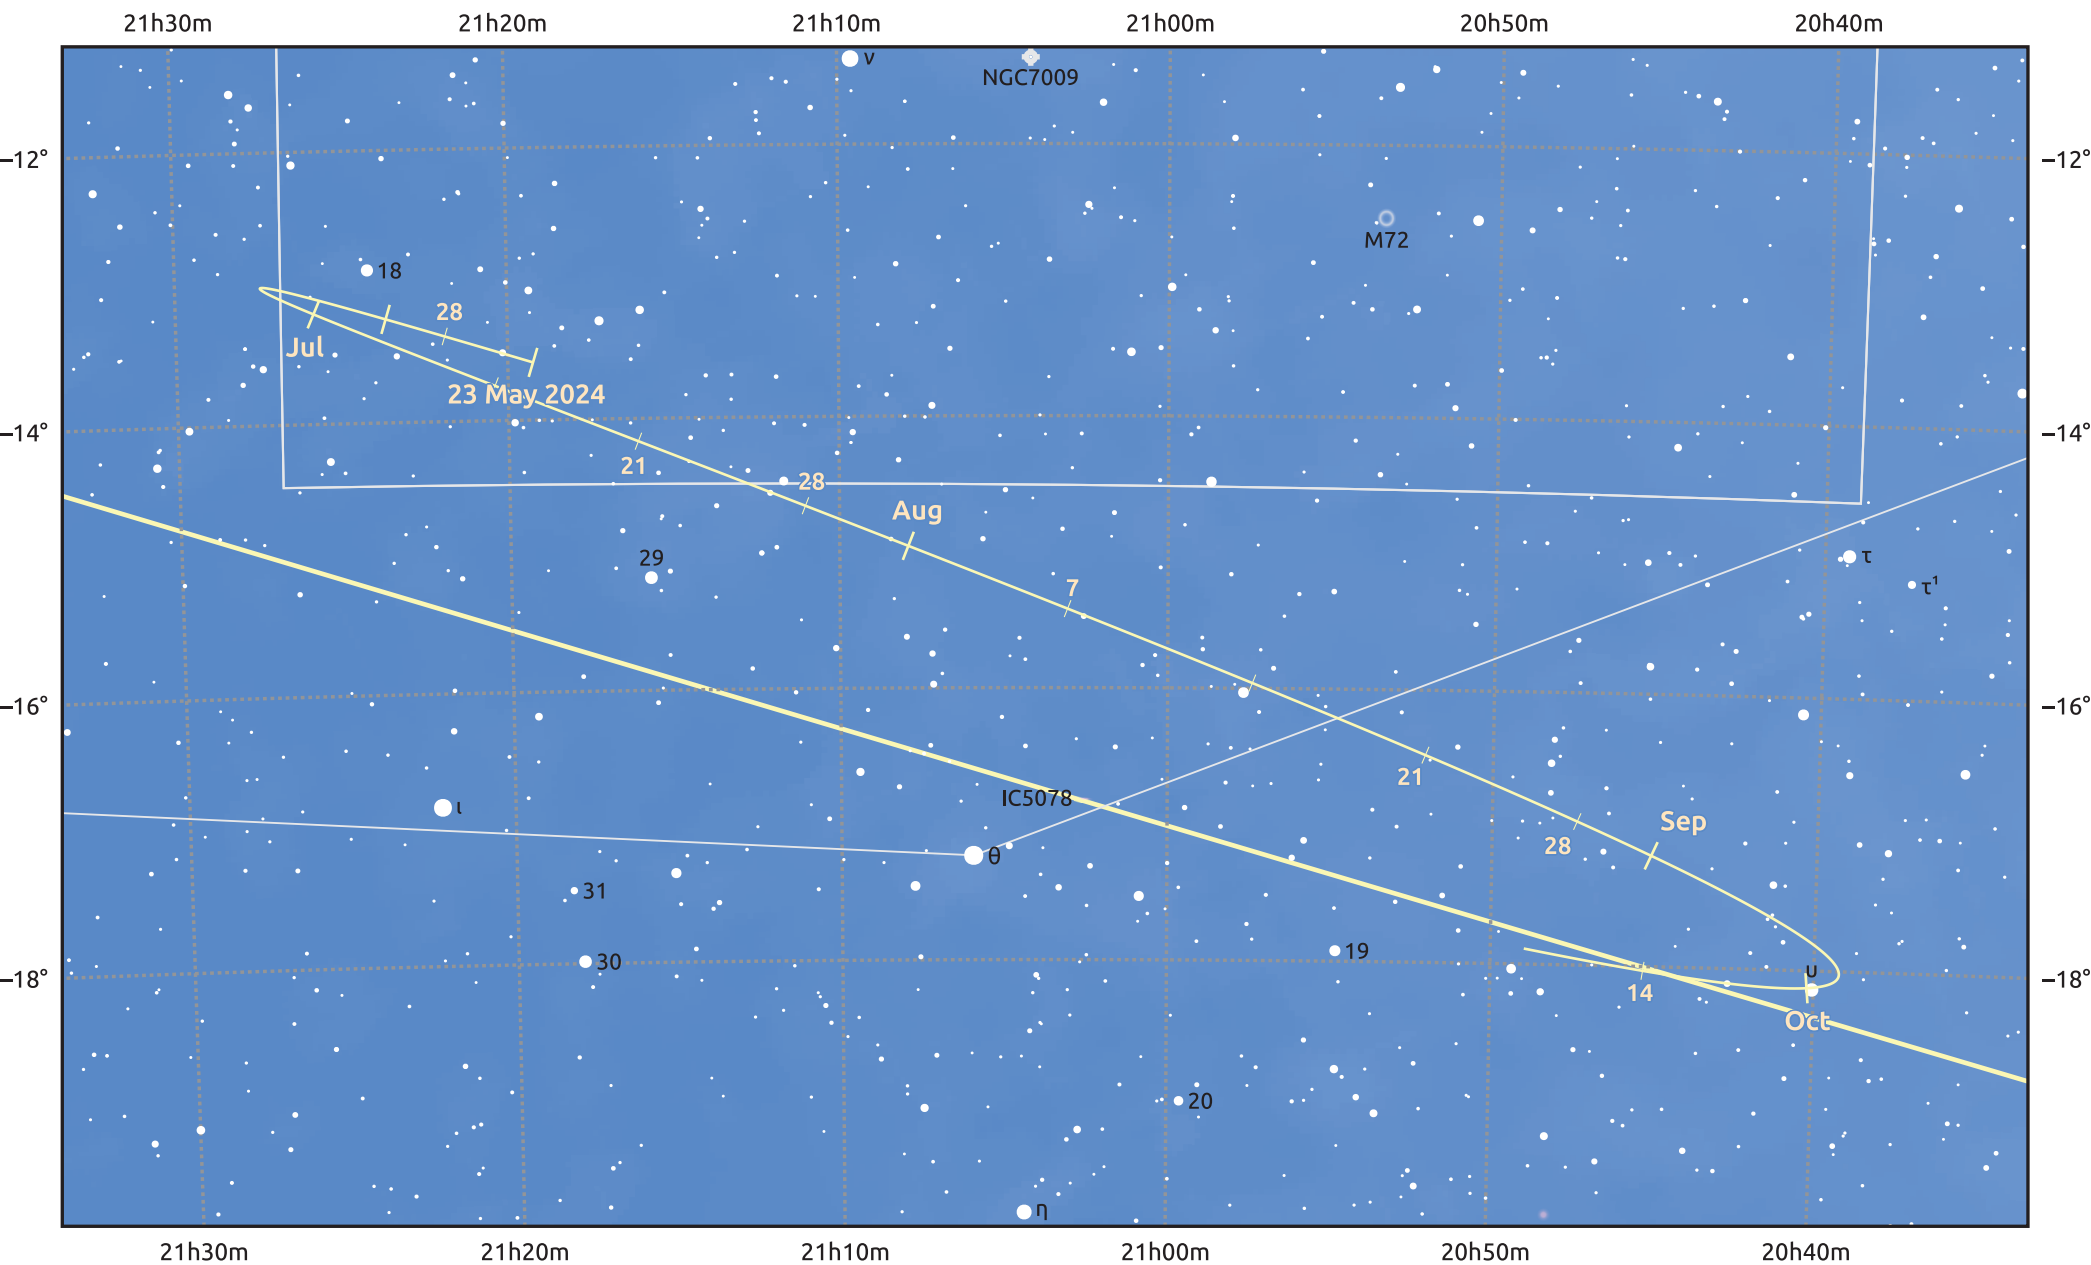

The path of Asteroid 16 Psyche around opposition on 6 Aug 2024

© Dominic Ford 2011–2025. Date markers placed at midnight UTC. Downloaded from <https://in-the-sky.org>

Magnitude scale: • 10.0 • 9.0 • 8.0 • 7.0 • 6.0 • 5.0 ● 4.0

— Ecliptic Plane

- Galaxy
- Bright nebula
- Open cluster
- Globular cluster
- ◇ Planetary nebula

Date	Mag
2024 Jun 1	11.2
2024 Jul 1	10.6
2024 Jul 12	10.3
2024 Aug 1	9.8
2024 Sep 1	10.3
2024 Oct 1	10.8