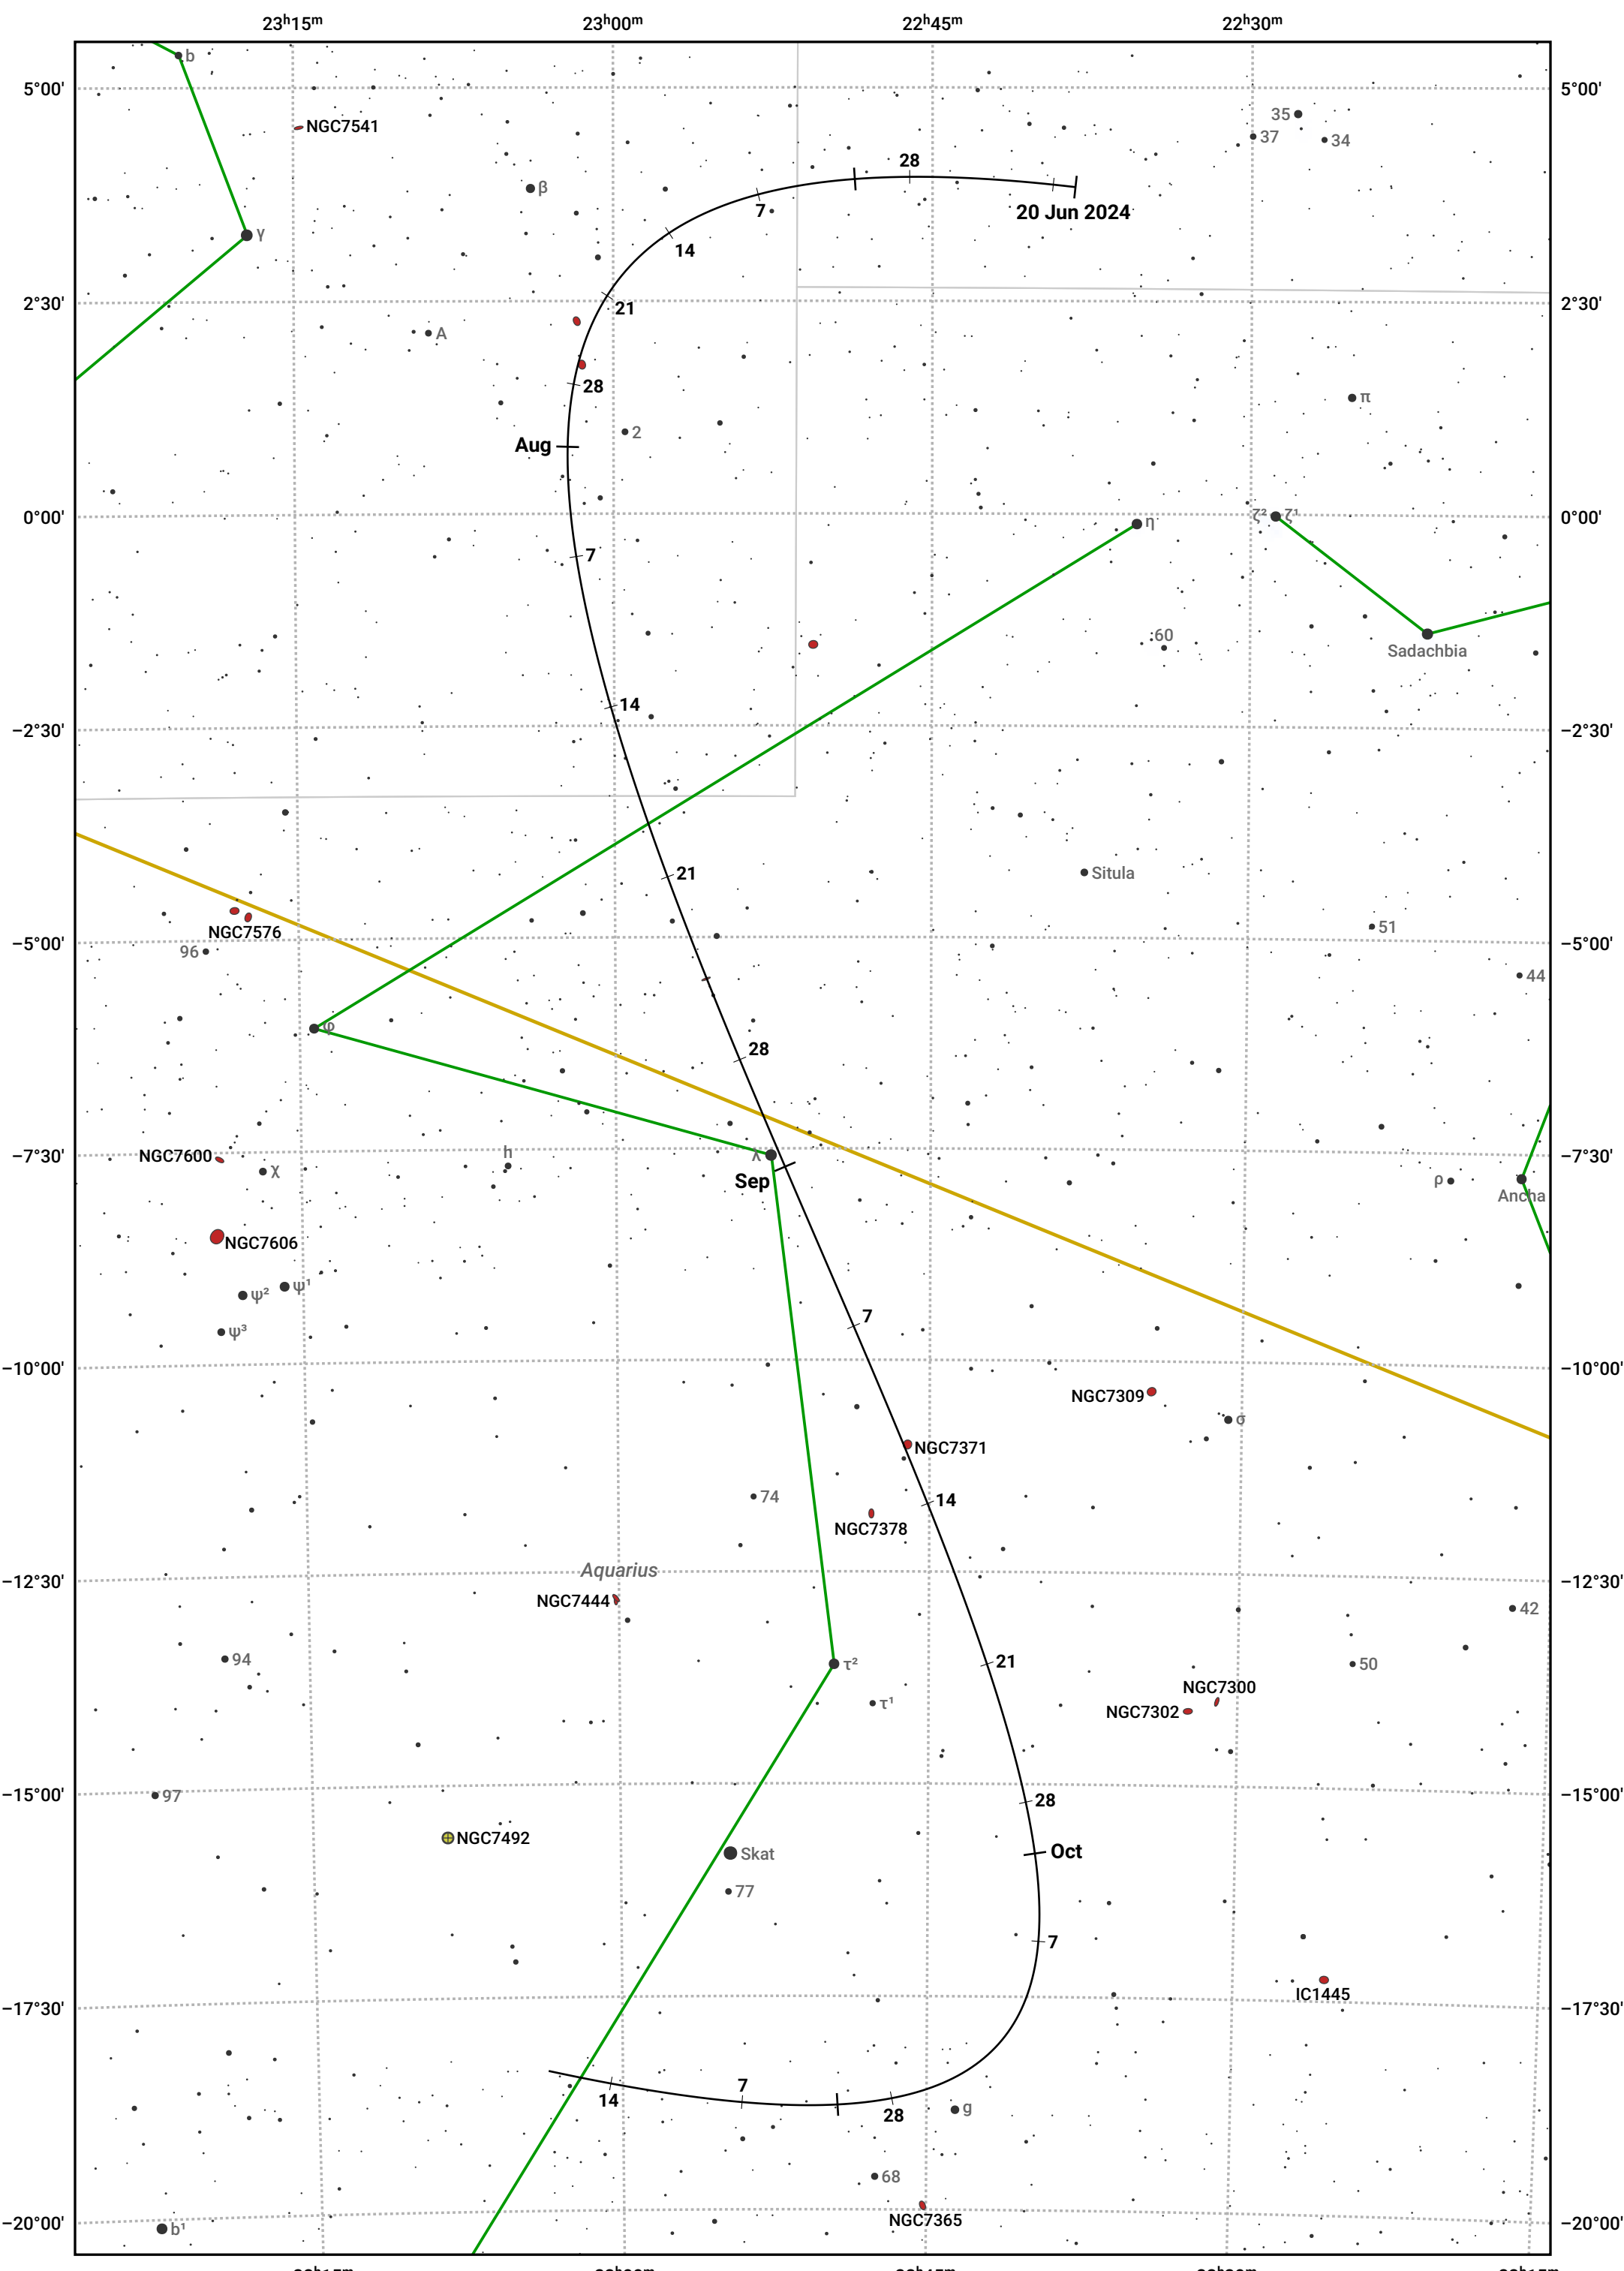

# The path of Asteroid 194 Prokne around opposition on 3 Sep 2024

© Dominic Ford 2011–2024. Date markers placed at midnight UTC. Downloaded from <https://in-the-sky.org>

Magnitude scale: 10.0 9.0 8.0 7.0 6.0 5.0 4.0 3.0

— Ecliptic Plane

Galaxy Bright nebula Open cluster Globular cluster

Date	Mag	Phase
2024 Jul 1	11.3	94%
2024 Aug 1	10.5	97%
2024 Aug 3	10.5	98%
2024 Sep 1	9.6	100%
2024 Oct 1	10.6	98%
2024 Nov 1	11.4	95%
2024 Nov 4	11.5	95%