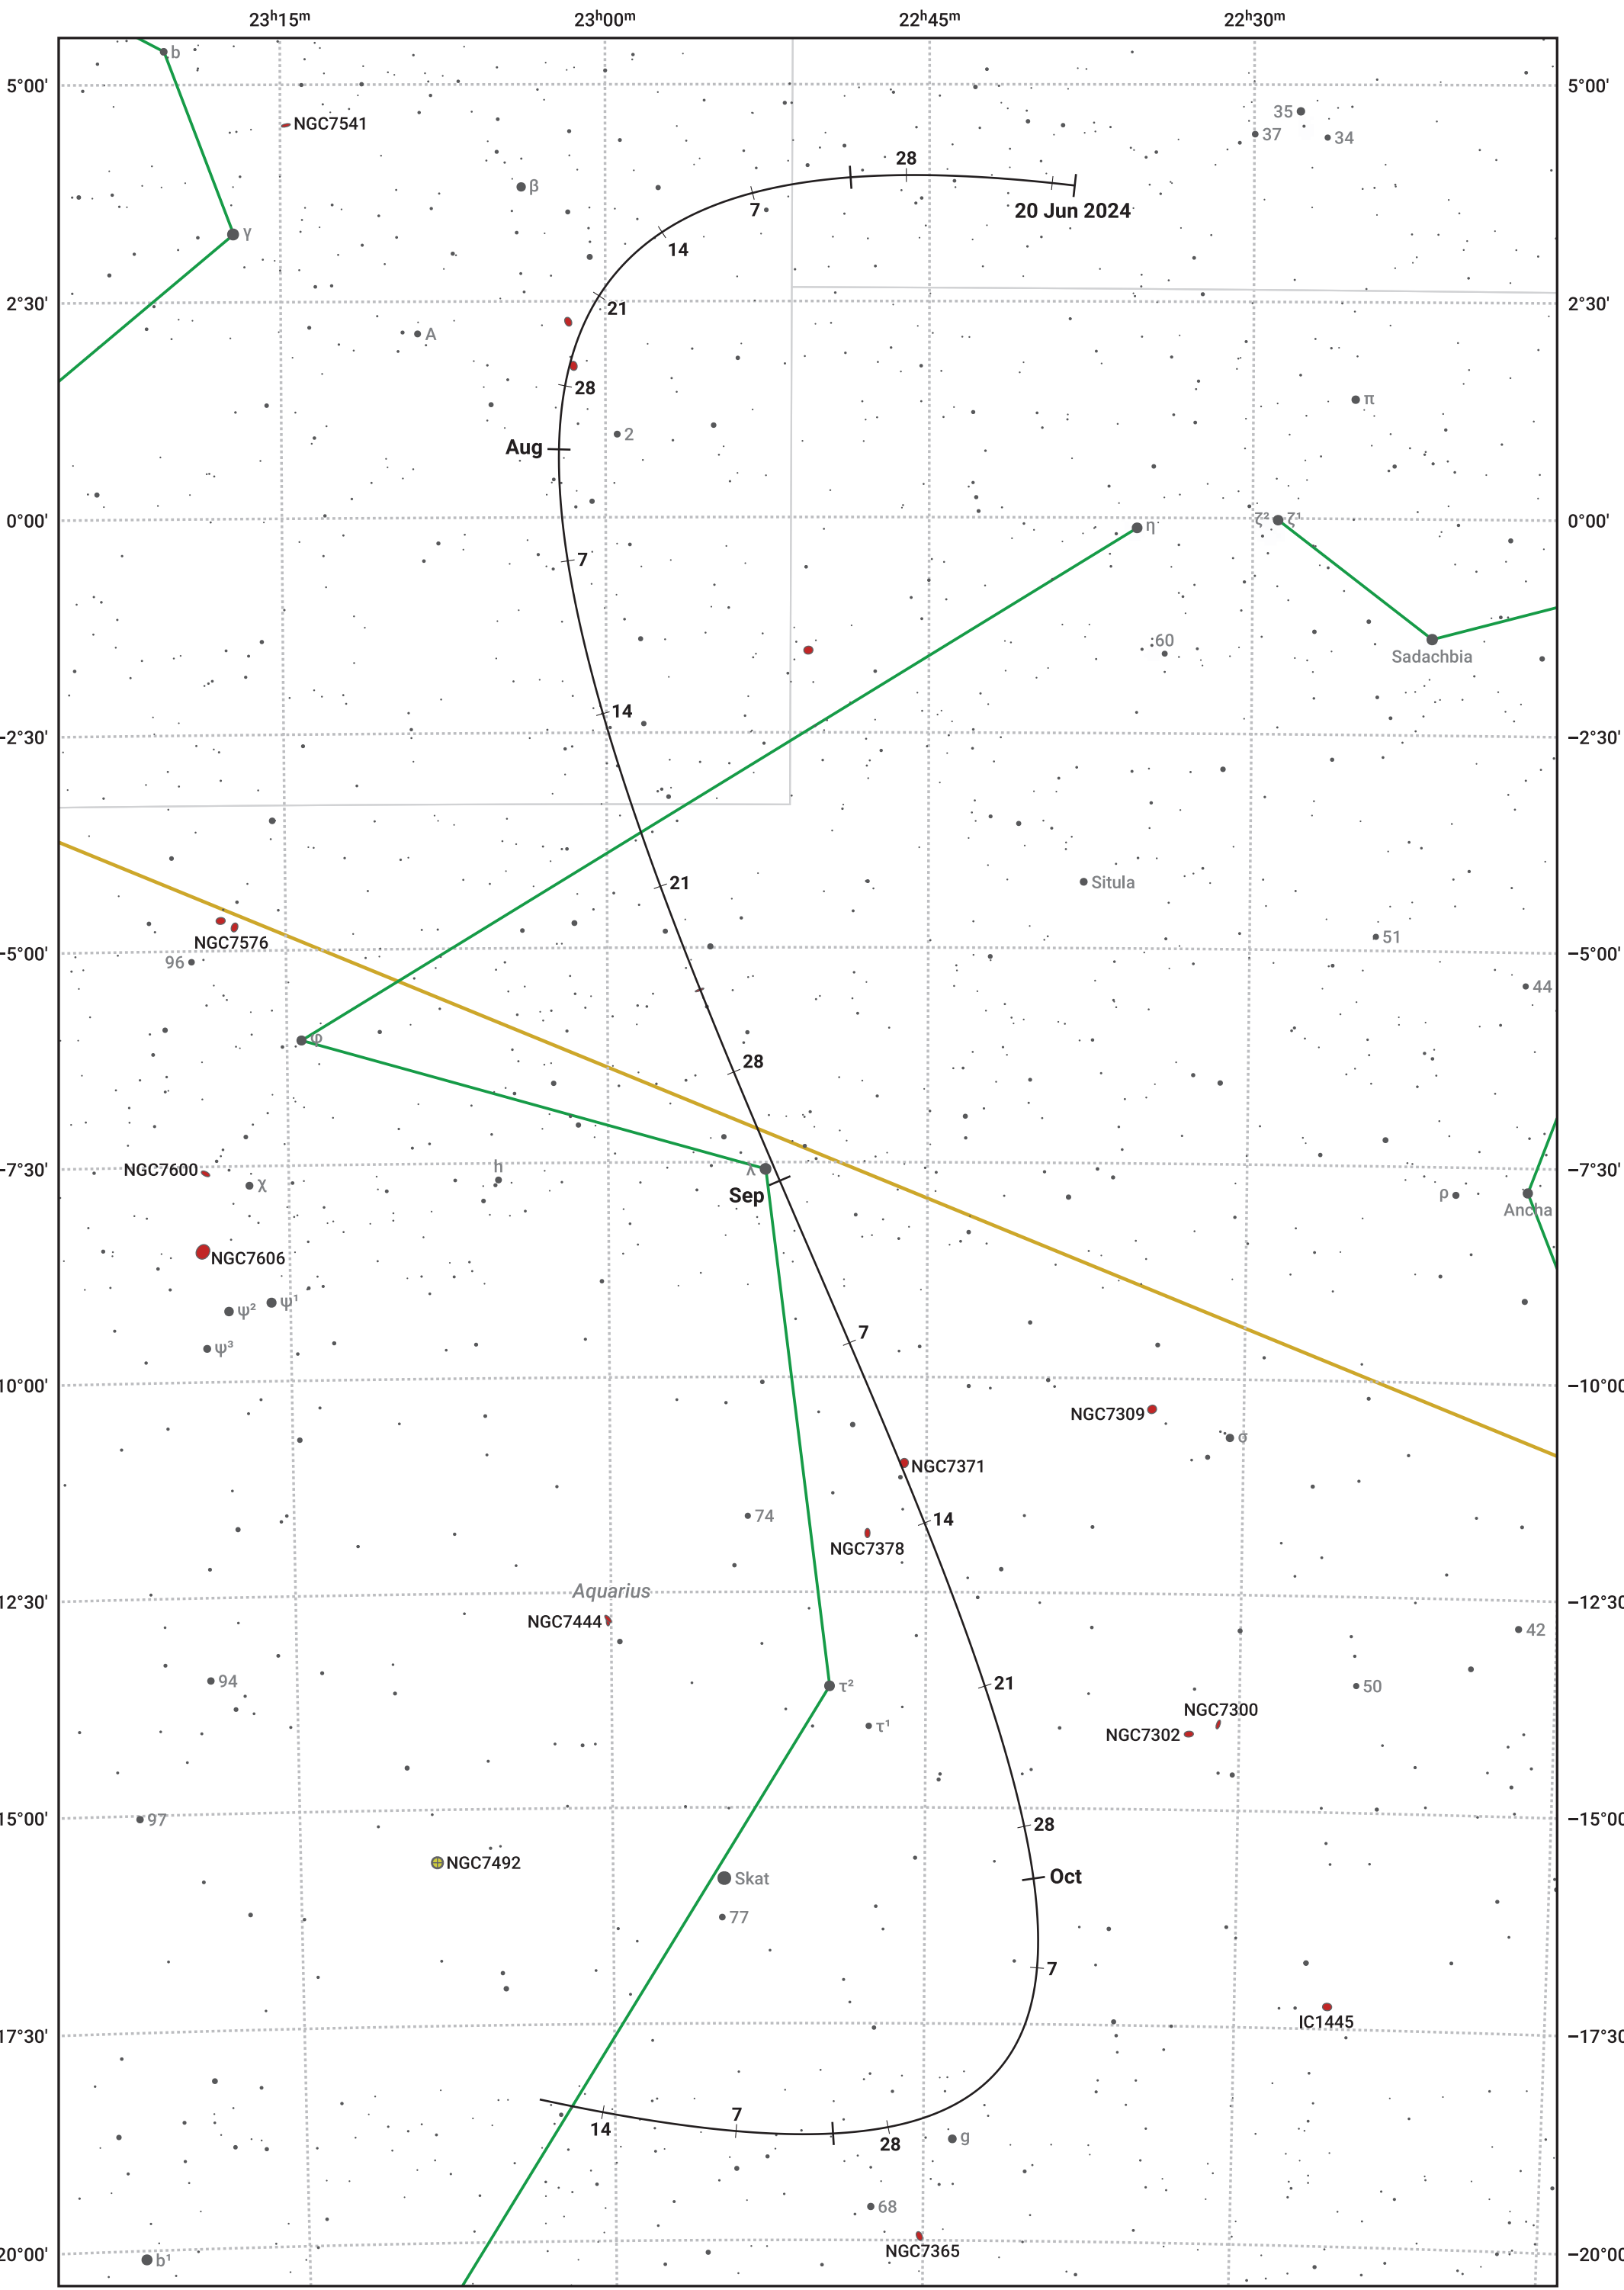

The path of Asteroid 194 Prokne around opposition on 3 Sep 2024

© Dominic Ford 2011–2024. Date markers placed at midnight UTC. Downloaded from <https://in-the-sky.org>

Magnitude scale: 10.0 9.0 8.0 7.0 6.0 5.0 4.0 3.0

— Ecliptic Plane

● Galaxy ■ Bright nebula ● Open cluster ● Globular cluster

Date	Mag	Phase
2024 Jul 1	11.3	94%
2024 Aug 1	10.5	97%
2024 Aug 3	10.5	98%
2024 Sep 1	9.6	100%
2024 Oct 1	10.6	98%
2024 Nov 1	11.4	95%
2024 Nov 4	11.5	95%