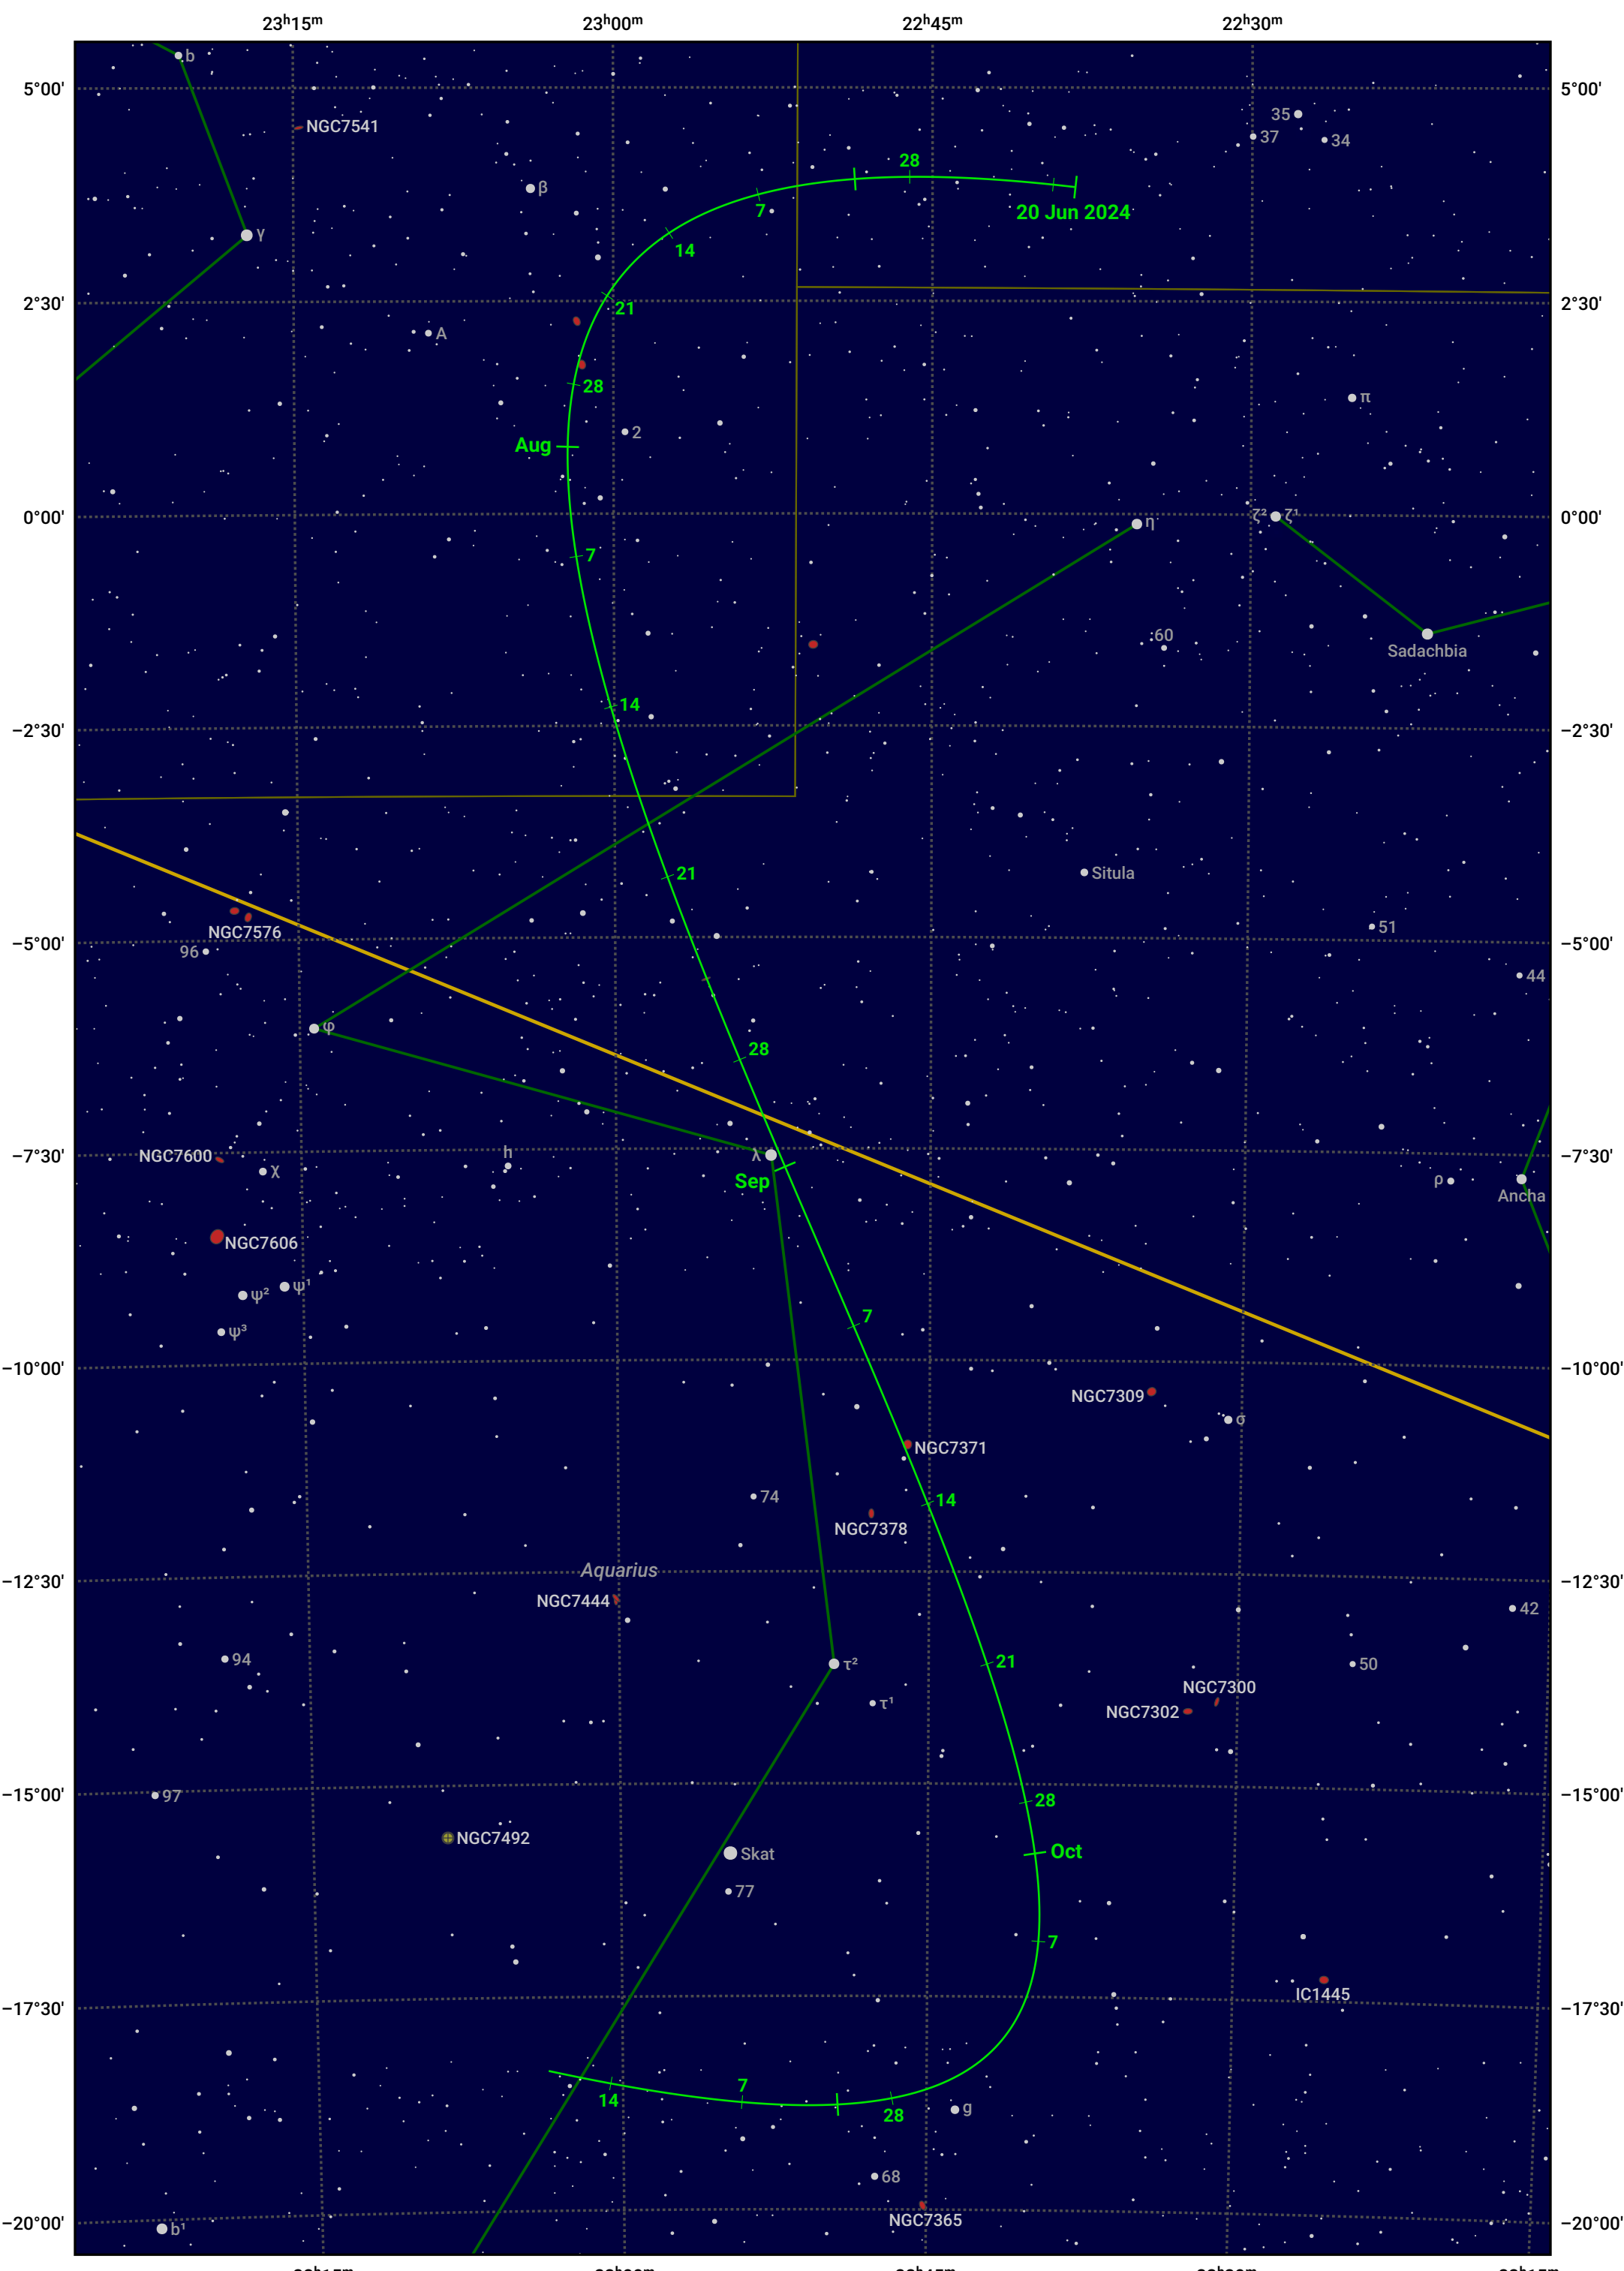

The path of Asteroid 194 Prokne around opposition on 3 Sep 2024

© Dominic Ford 2011–2024. Date markers placed at midnight UTC. Downloaded from <https://in-the-sky.org>

Magnitude scale: 10.0 9.0 8.0 7.0 6.0 5.0 4.0 3.0

— Ecliptic Plane

Galaxy Bright nebula Open cluster Globular cluster

Date	Mag	Phase
2024 Jul 1	11.3	94%
2024 Aug 1	10.5	97%
2024 Aug 3	10.5	98%
2024 Sep 1	9.6	100%
2024 Oct 1	10.6	98%
2024 Nov 1	11.4	95%
2024 Nov 4	11.5	95%