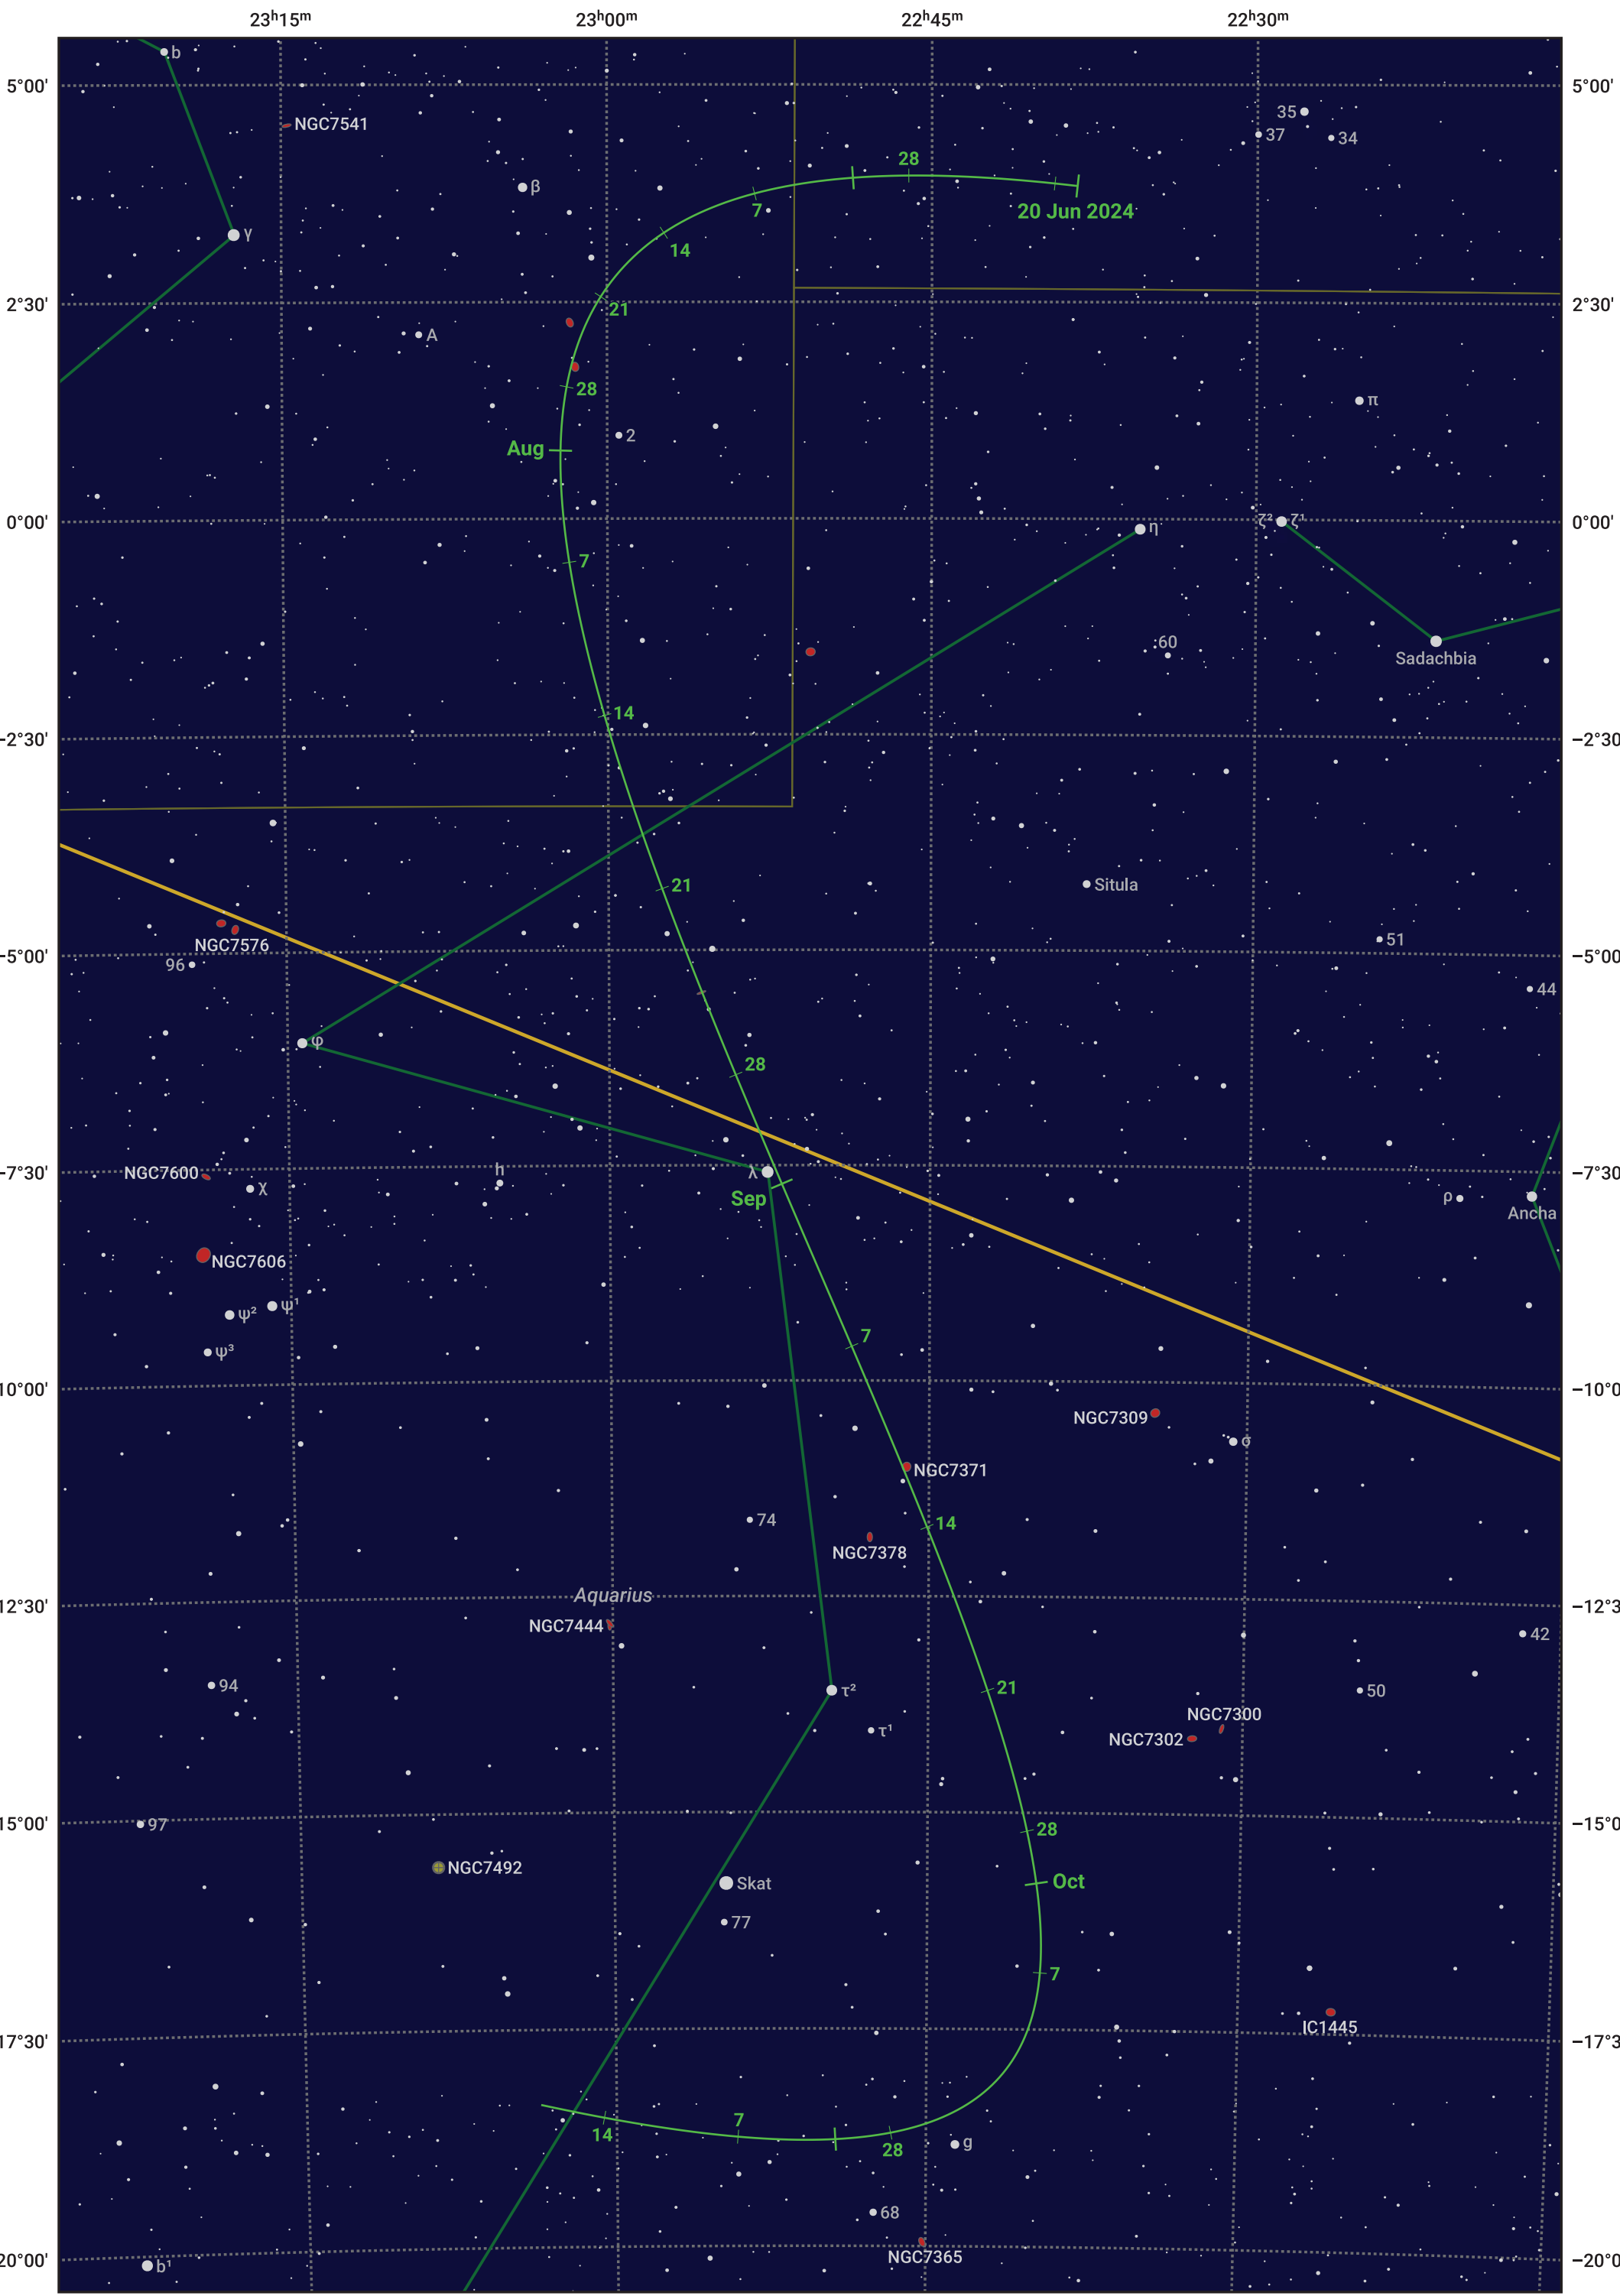

The path of Asteroid 194 Prokne around opposition on 3 Sep 2024

© Dominic Ford 2011–2024. Date markers placed at midnight UTC. Downloaded from <https://in-the-sky.org>

Magnitude scale: 10.0 9.0 8.0 7.0 6.0 5.0 4.0 3.0

— Ecliptic Plane

Galaxy Bright nebula Open cluster Globular cluster

Date	Mag	Phase
2024 Jul 1	11.3	94%
2024 Aug 1	10.5	97%
2024 Aug 3	10.5	98%
2024 Sep 1	9.6	100%
2024 Oct 1	10.6	98%
2024 Nov 1	11.4	95%
2024 Nov 4	11.5	95%