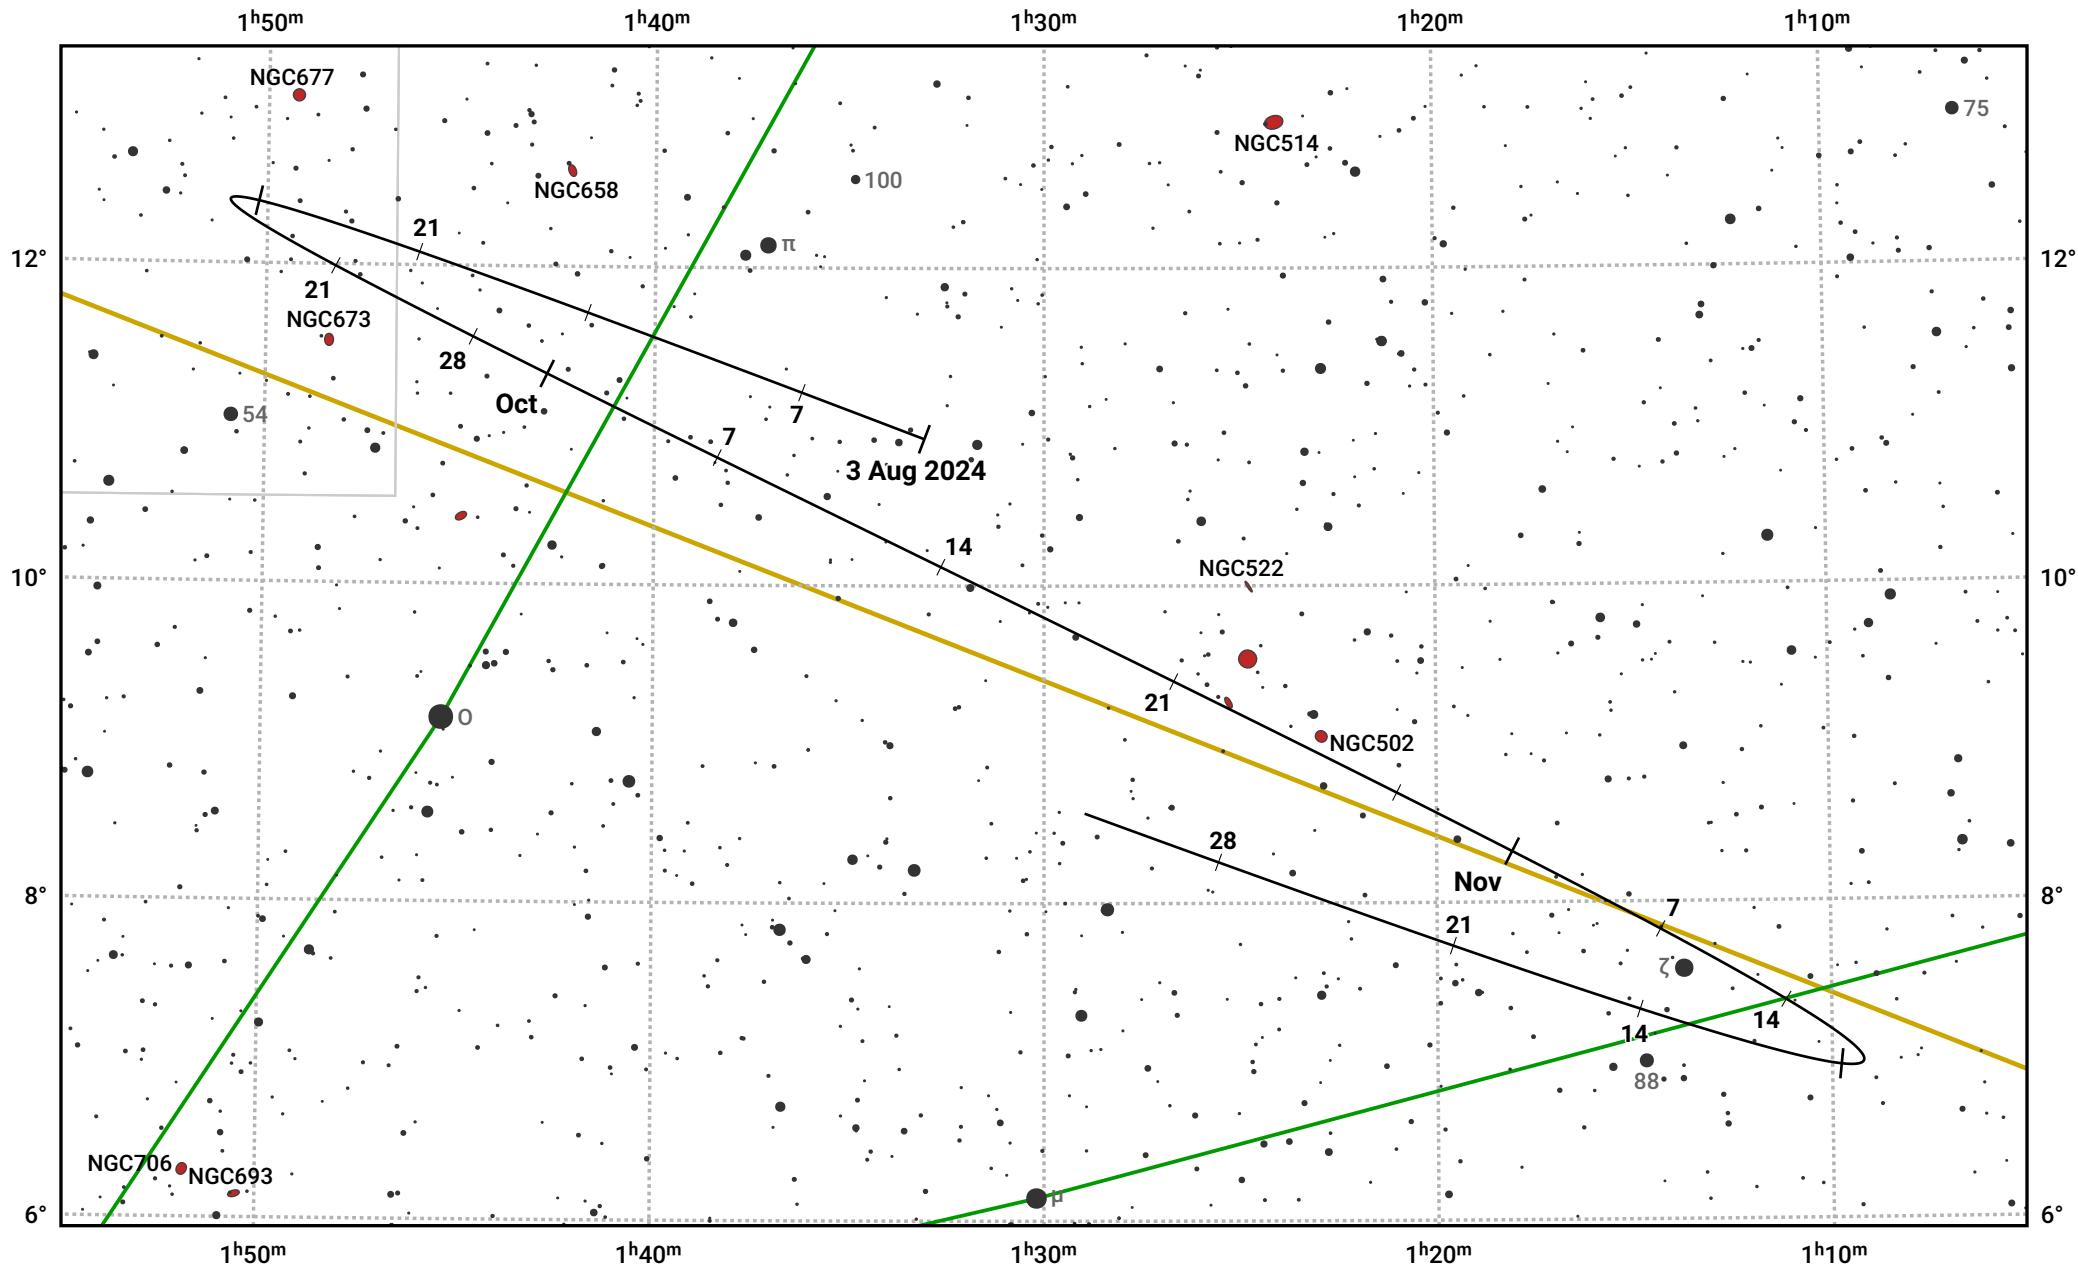

The path of Asteroid 19 Fortuna around opposition on 17 Oct 2024

© Dominic Ford 2011–2024. Date markers placed at midnight UTC. Downloaded from <https://in-the-sky.org>

Magnitude scale: 11.0 10.0 9.0 8.0 7.0 6.0 5.0 4.0

— Ecliptic Plane

- Galaxy
- Bright nebula
- Open cluster
- ⊕ Globular cluster

Date	Mag	Phase
2024 Sep 1	10.8	96%
2024 Sep 16	10.4	98%
2024 Oct 1	9.9	99%
2024 Oct 17	9.3	100%
2024 Nov 1	9.9	99%
2024 Nov 17	10.3	98%
2024 Dec 1	10.7	97%
2024 Dec 30	11.3	94%