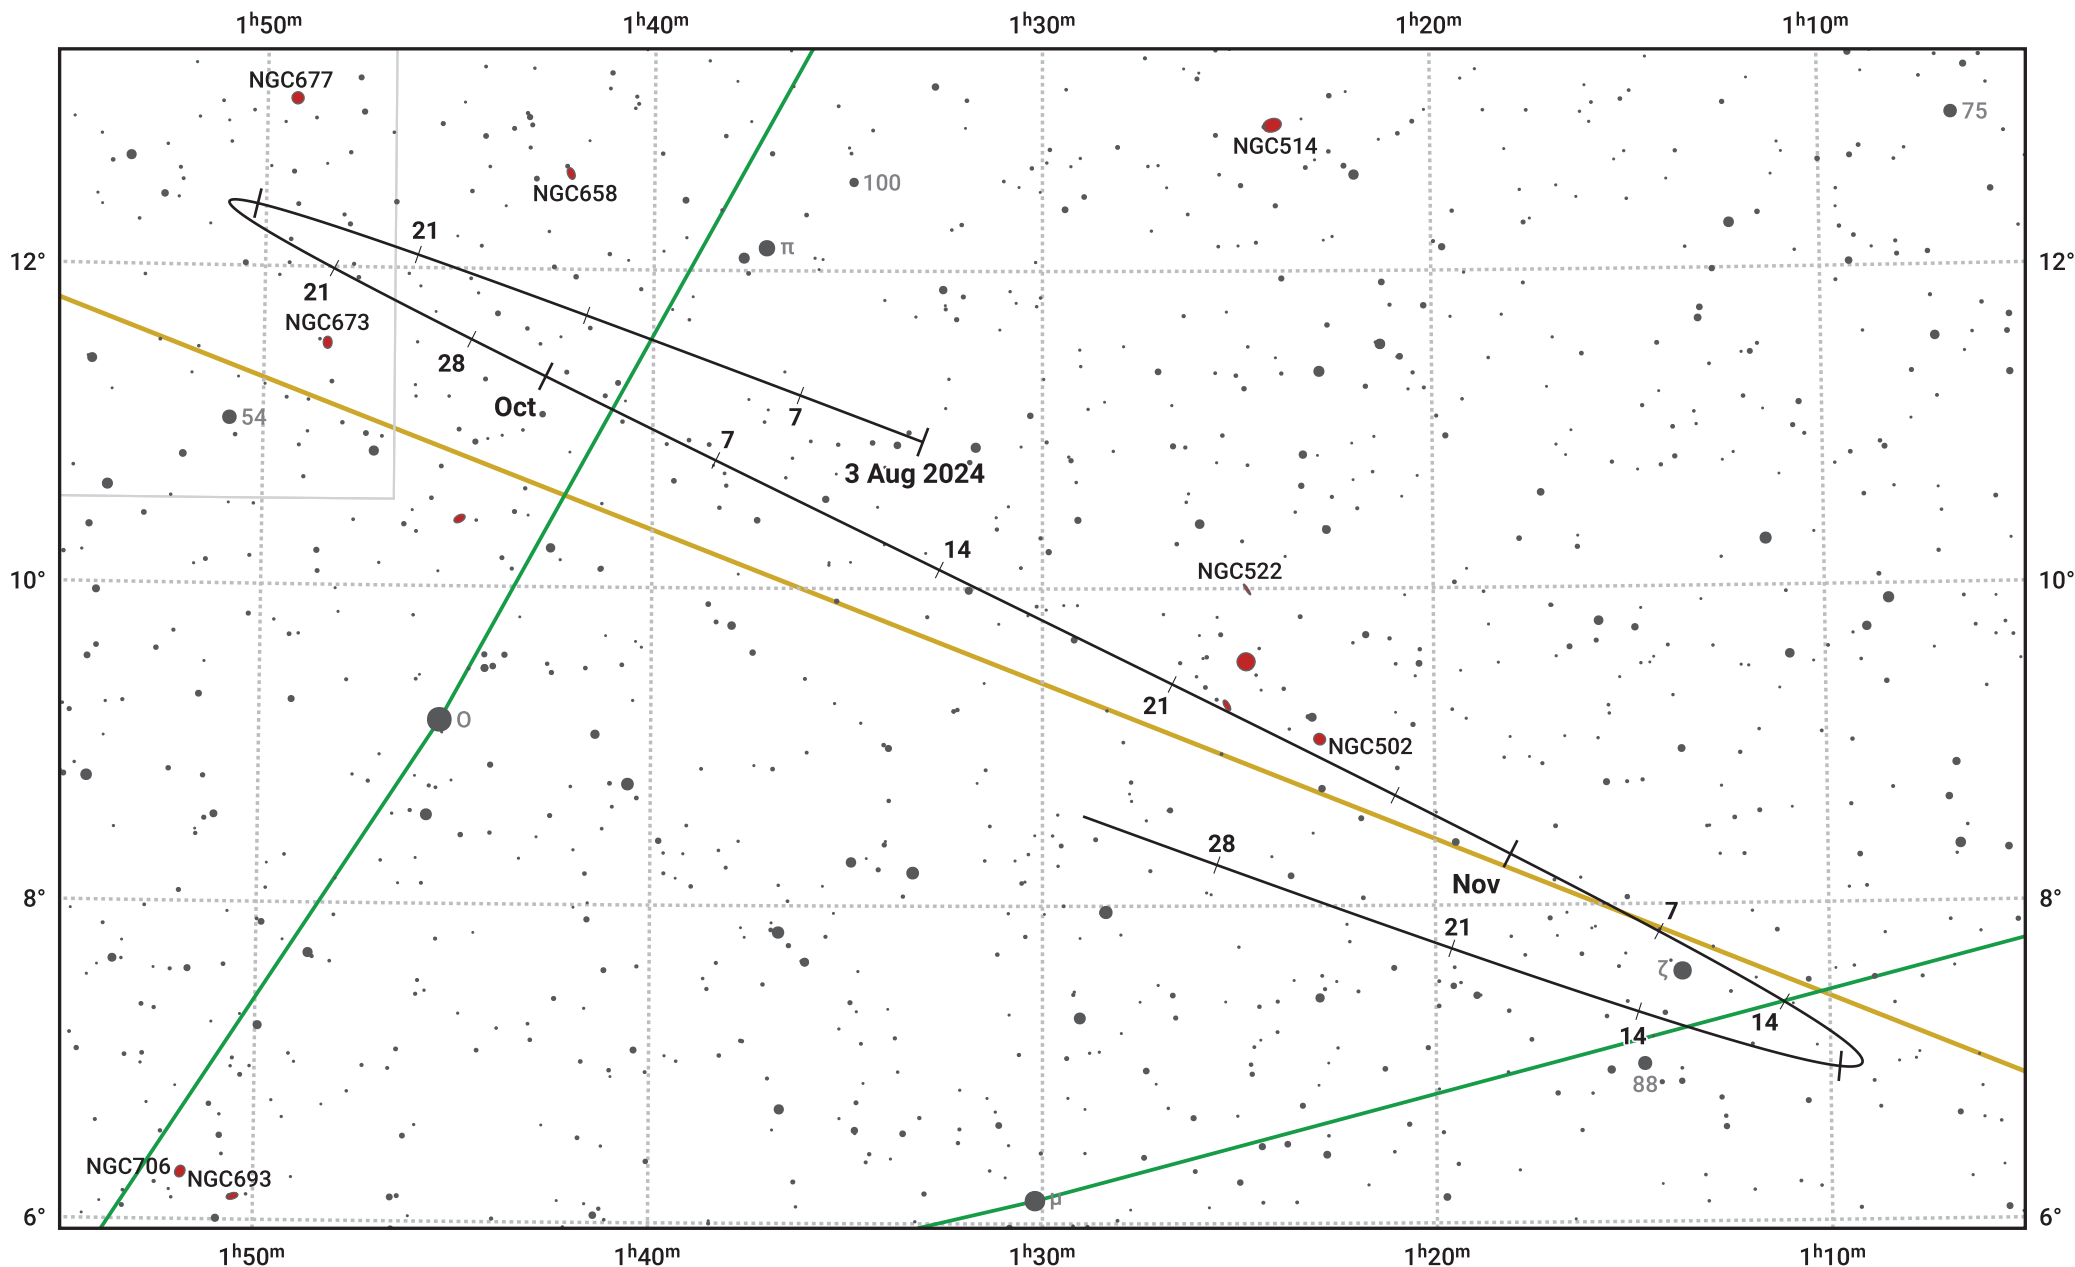

# The path of Asteroid 19 Fortuna around opposition on 17 Oct 2024

© Dominic Ford 2011–2024. Date markers placed at midnight UTC. Downloaded from <https://in-the-sky.org>

Magnitude scale: 11.0 10.0 9.0 8.0 7.0 6.0 5.0 4.0

- Ecliptic Plane
- Galaxy
- Bright nebula
- Open cluster
- ⊕ Globular cluster

Date	Mag	Phase
2024 Sep 1	10.8	96%
2024 Sep 16	10.4	98%
2024 Oct 1	9.9	99%
2024 Oct 17	9.3	100%
2024 Nov 1	9.9	99%
2024 Nov 17	10.3	98%
2024 Dec 1	10.7	97%
2024 Dec 30	11.3	94%