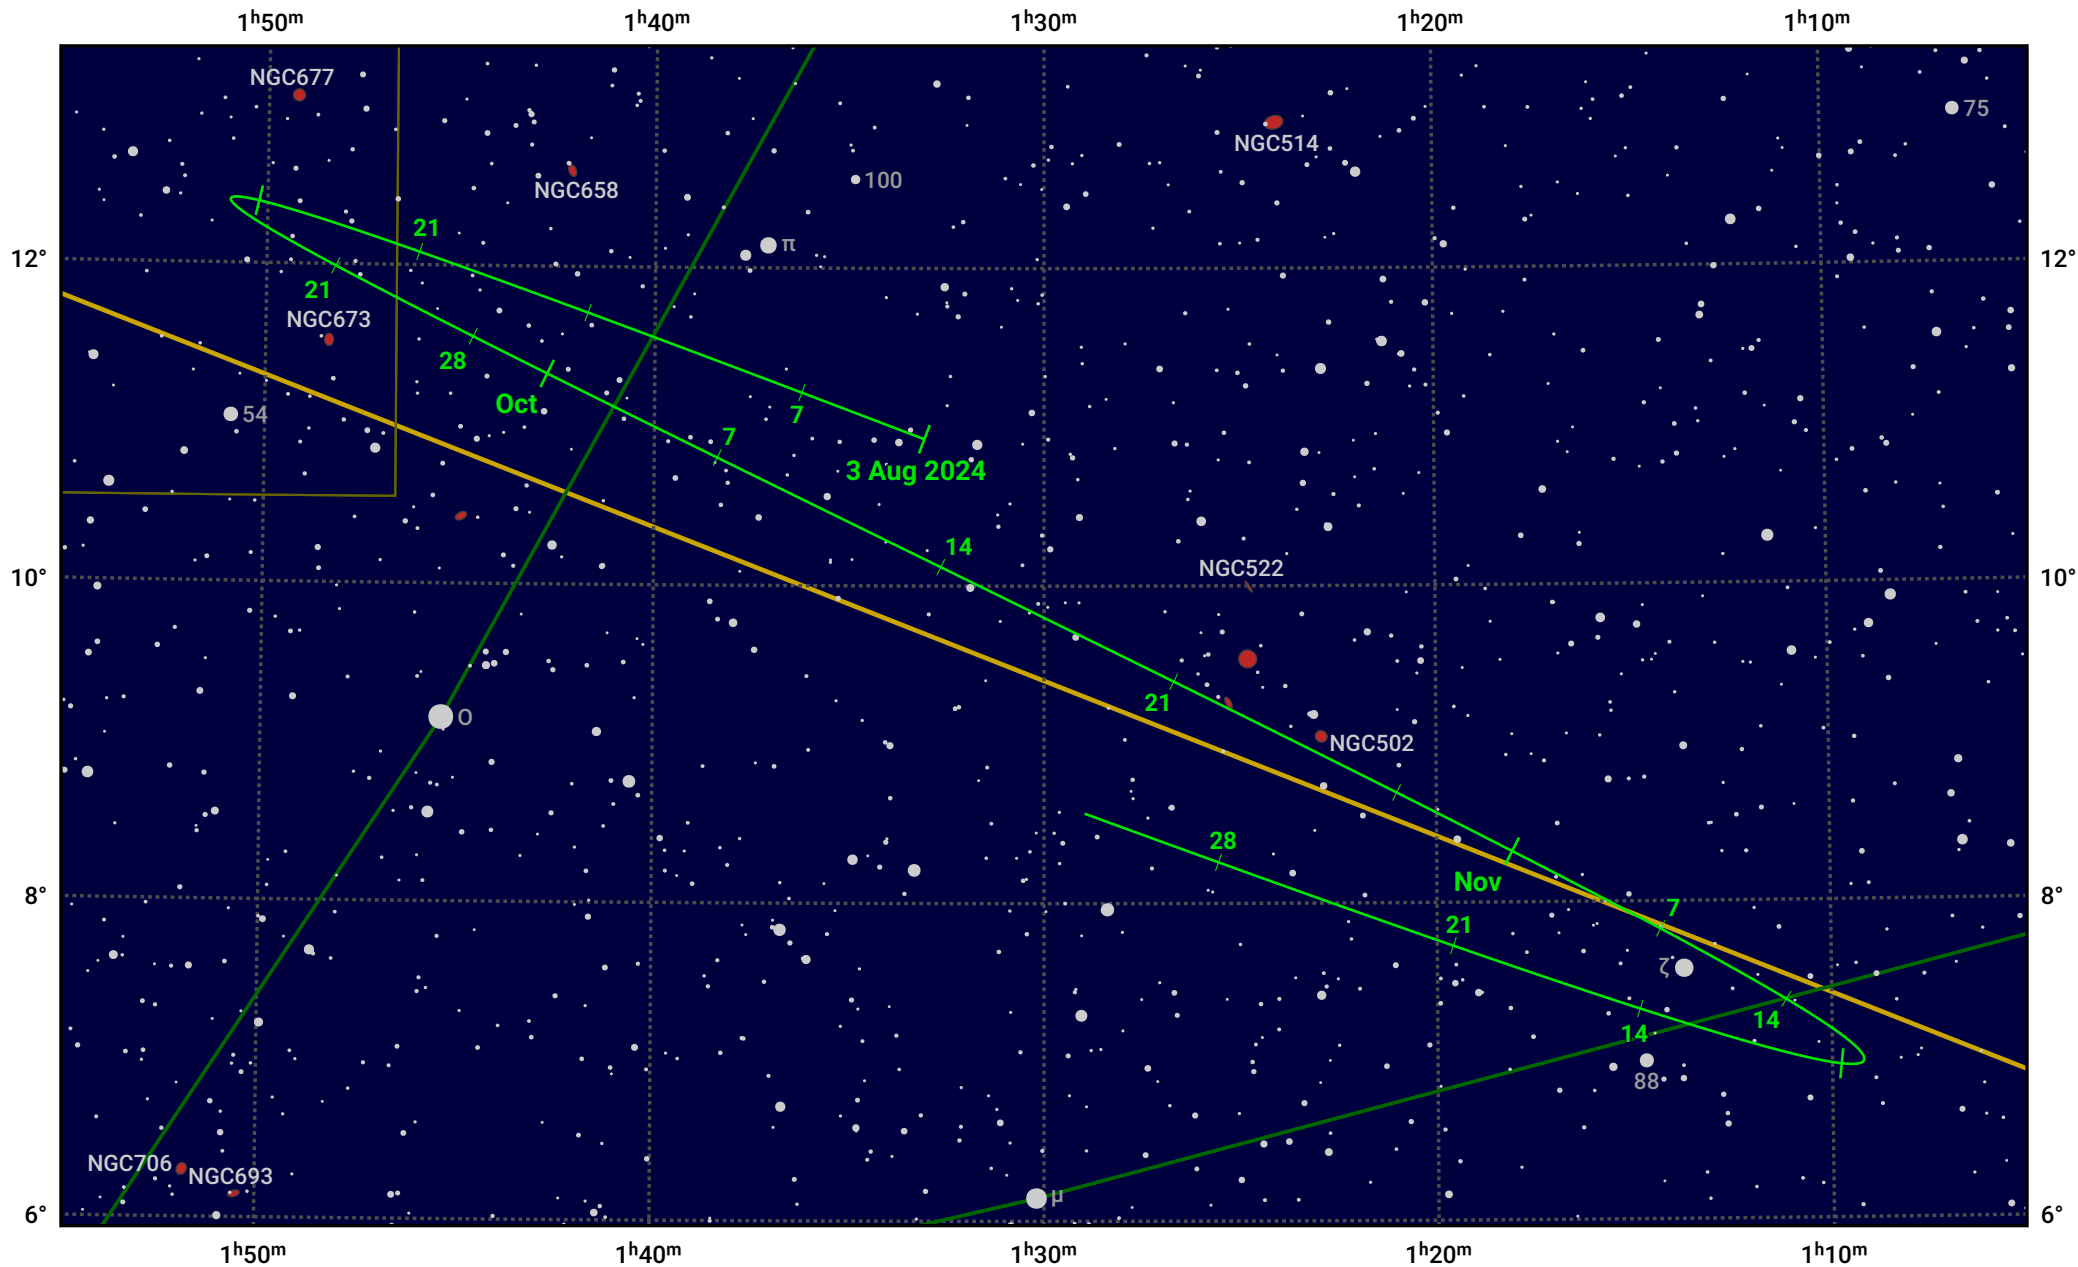

# The path of Asteroid 19 Fortuna around opposition on 17 Oct 2024

© Dominic Ford 2011–2024. Date markers placed at midnight UTC. Downloaded from <https://in-the-sky.org>

Magnitude scale: 11.0 10.0 9.0 8.0 7.0 6.0 5.0 4.0

— Ecliptic Plane

- Galaxy
- Bright nebula
- Open cluster
- ⊕ Globular cluster

Date	Mag	Phase
2024 Sep 1	10.8	96%
2024 Sep 16	10.4	98%
2024 Oct 1	9.9	99%
2024 Oct 17	9.3	100%
2024 Nov 1	9.9	99%
2024 Nov 17	10.3	98%
2024 Dec 1	10.7	97%
2024 Dec 30	11.3	94%