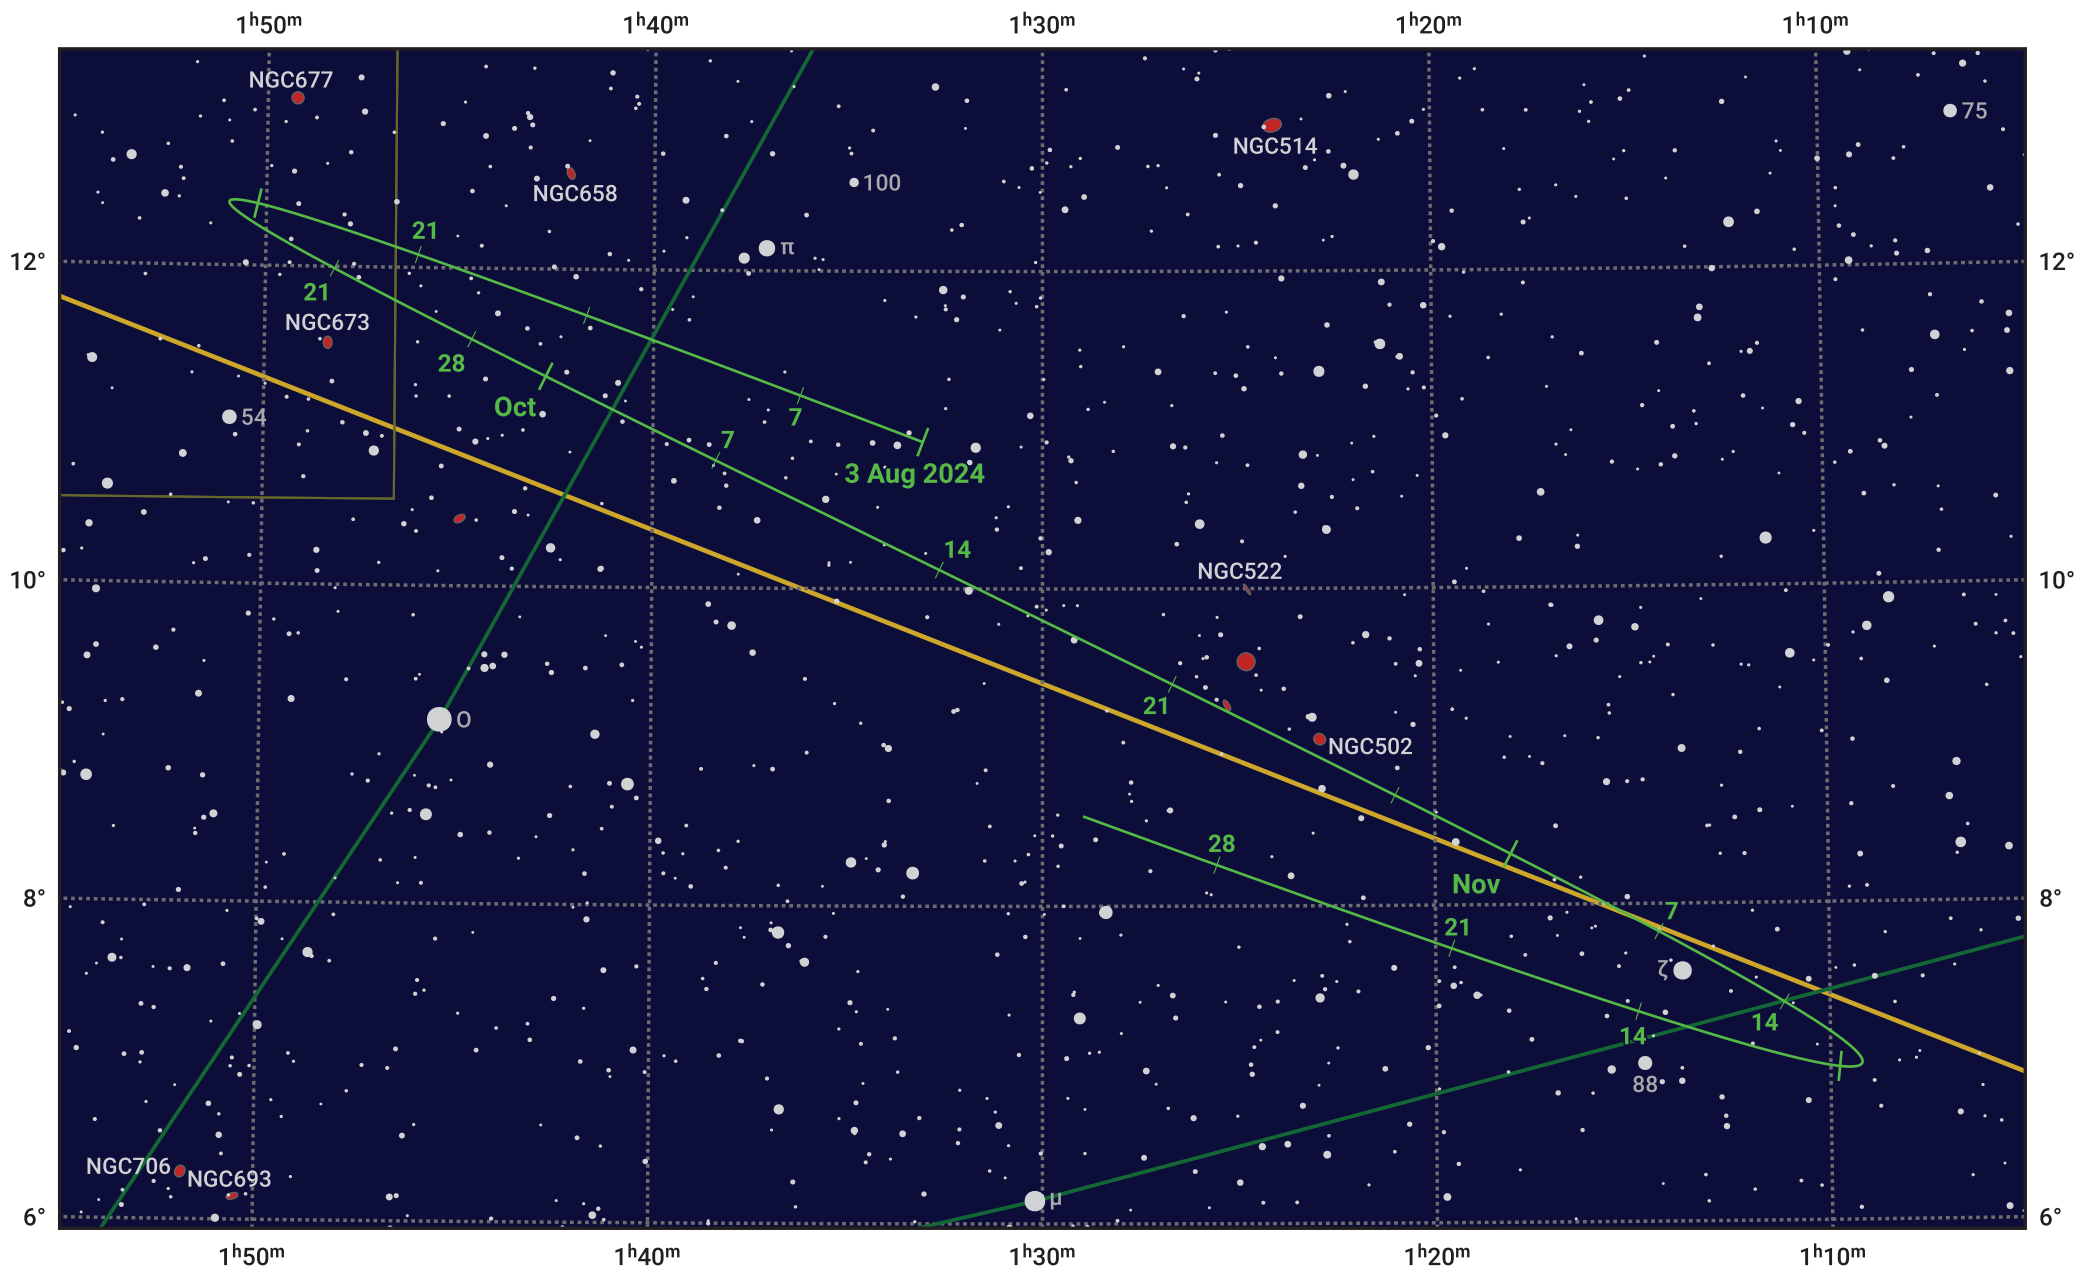

The path of Asteroid 19 Fortuna around opposition on 17 Oct 2024

© Dominic Ford 2011–2024. Date markers placed at midnight UTC. Downloaded from <https://in-the-sky.org>

Magnitude scale: 11.0 10.0 9.0 8.0 7.0 6.0 5.0 4.0

- Ecliptic Plane
- Galaxy
- Bright nebula
- Open cluster
- ⊕ Globular cluster

Date	Mag	Phase
2024 Sep 1	10.8	96%
2024 Sep 16	10.4	98%
2024 Oct 1	9.9	99%
2024 Oct 17	9.3	100%
2024 Nov 1	9.9	99%
2024 Nov 17	10.3	98%
2024 Dec 1	10.7	97%
2024 Dec 30	11.3	94%