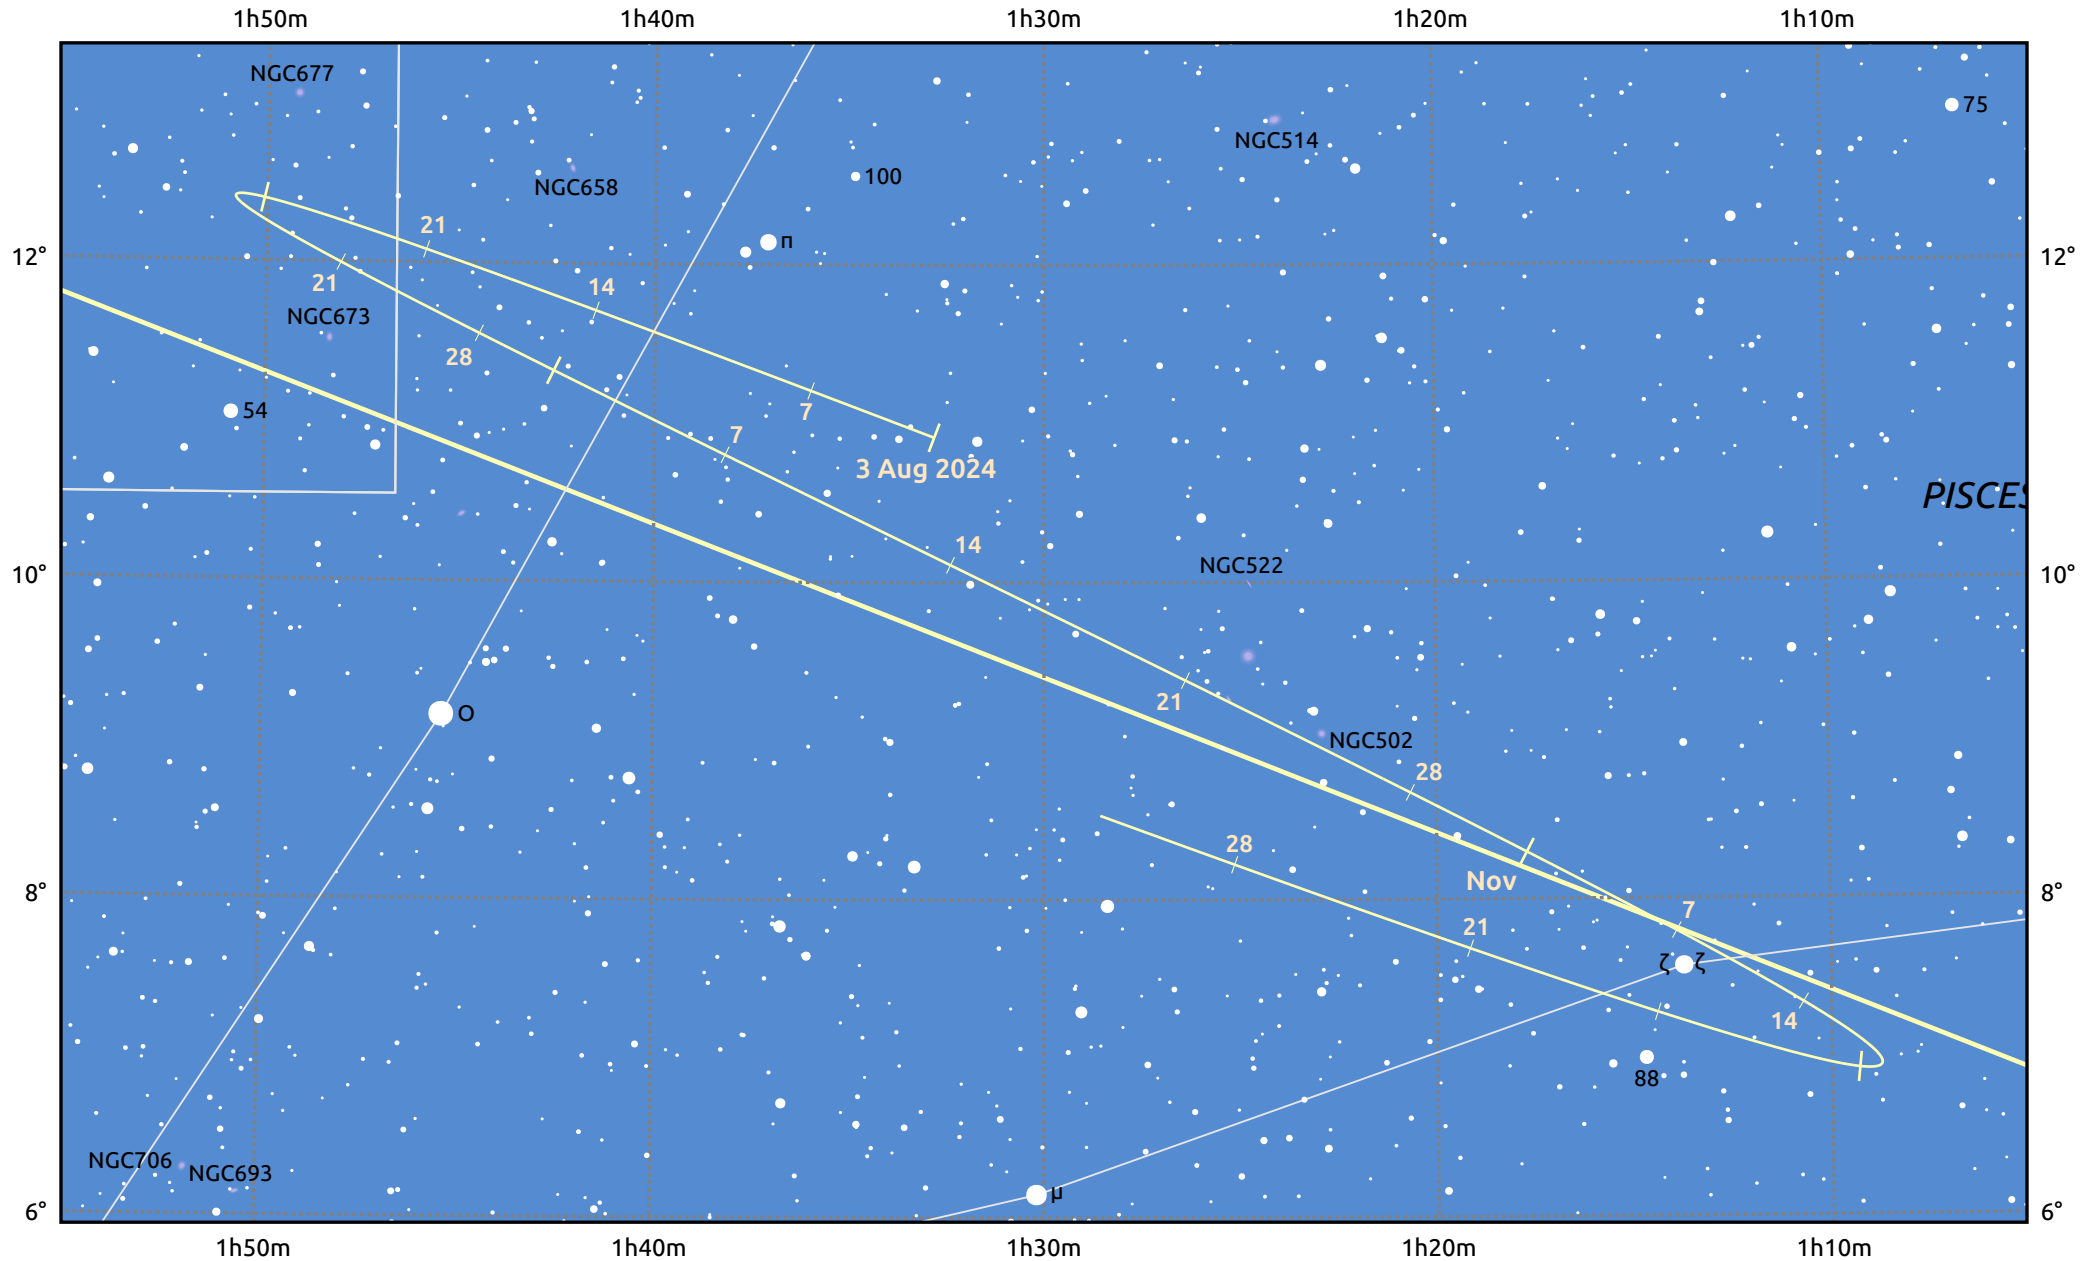

The path of Asteroid 19 Fortuna around opposition on 17 Oct 2024

© Dominic Ford 2011–2025. Date markers placed at midnight UTC. Downloaded from <https://in-the-sky.org>

Magnitude scale: 11.0 10.0 9.0 8.0 7.0 6.0 5.0 4.0

Ecliptic Plane

Galaxy Bright nebula Open cluster Globular cluster Planetary nebula

Date	Mag	Phase
2024 Sep 1	10.7	96%
2024 Sep 15	10.4	98%
2024 Oct 1	9.9	99%
2024 Oct 16	9.3	100%
2024 Nov 1	9.8	99%
2024 Nov 20	10.4	98%
2024 Dec 1	10.7	96%