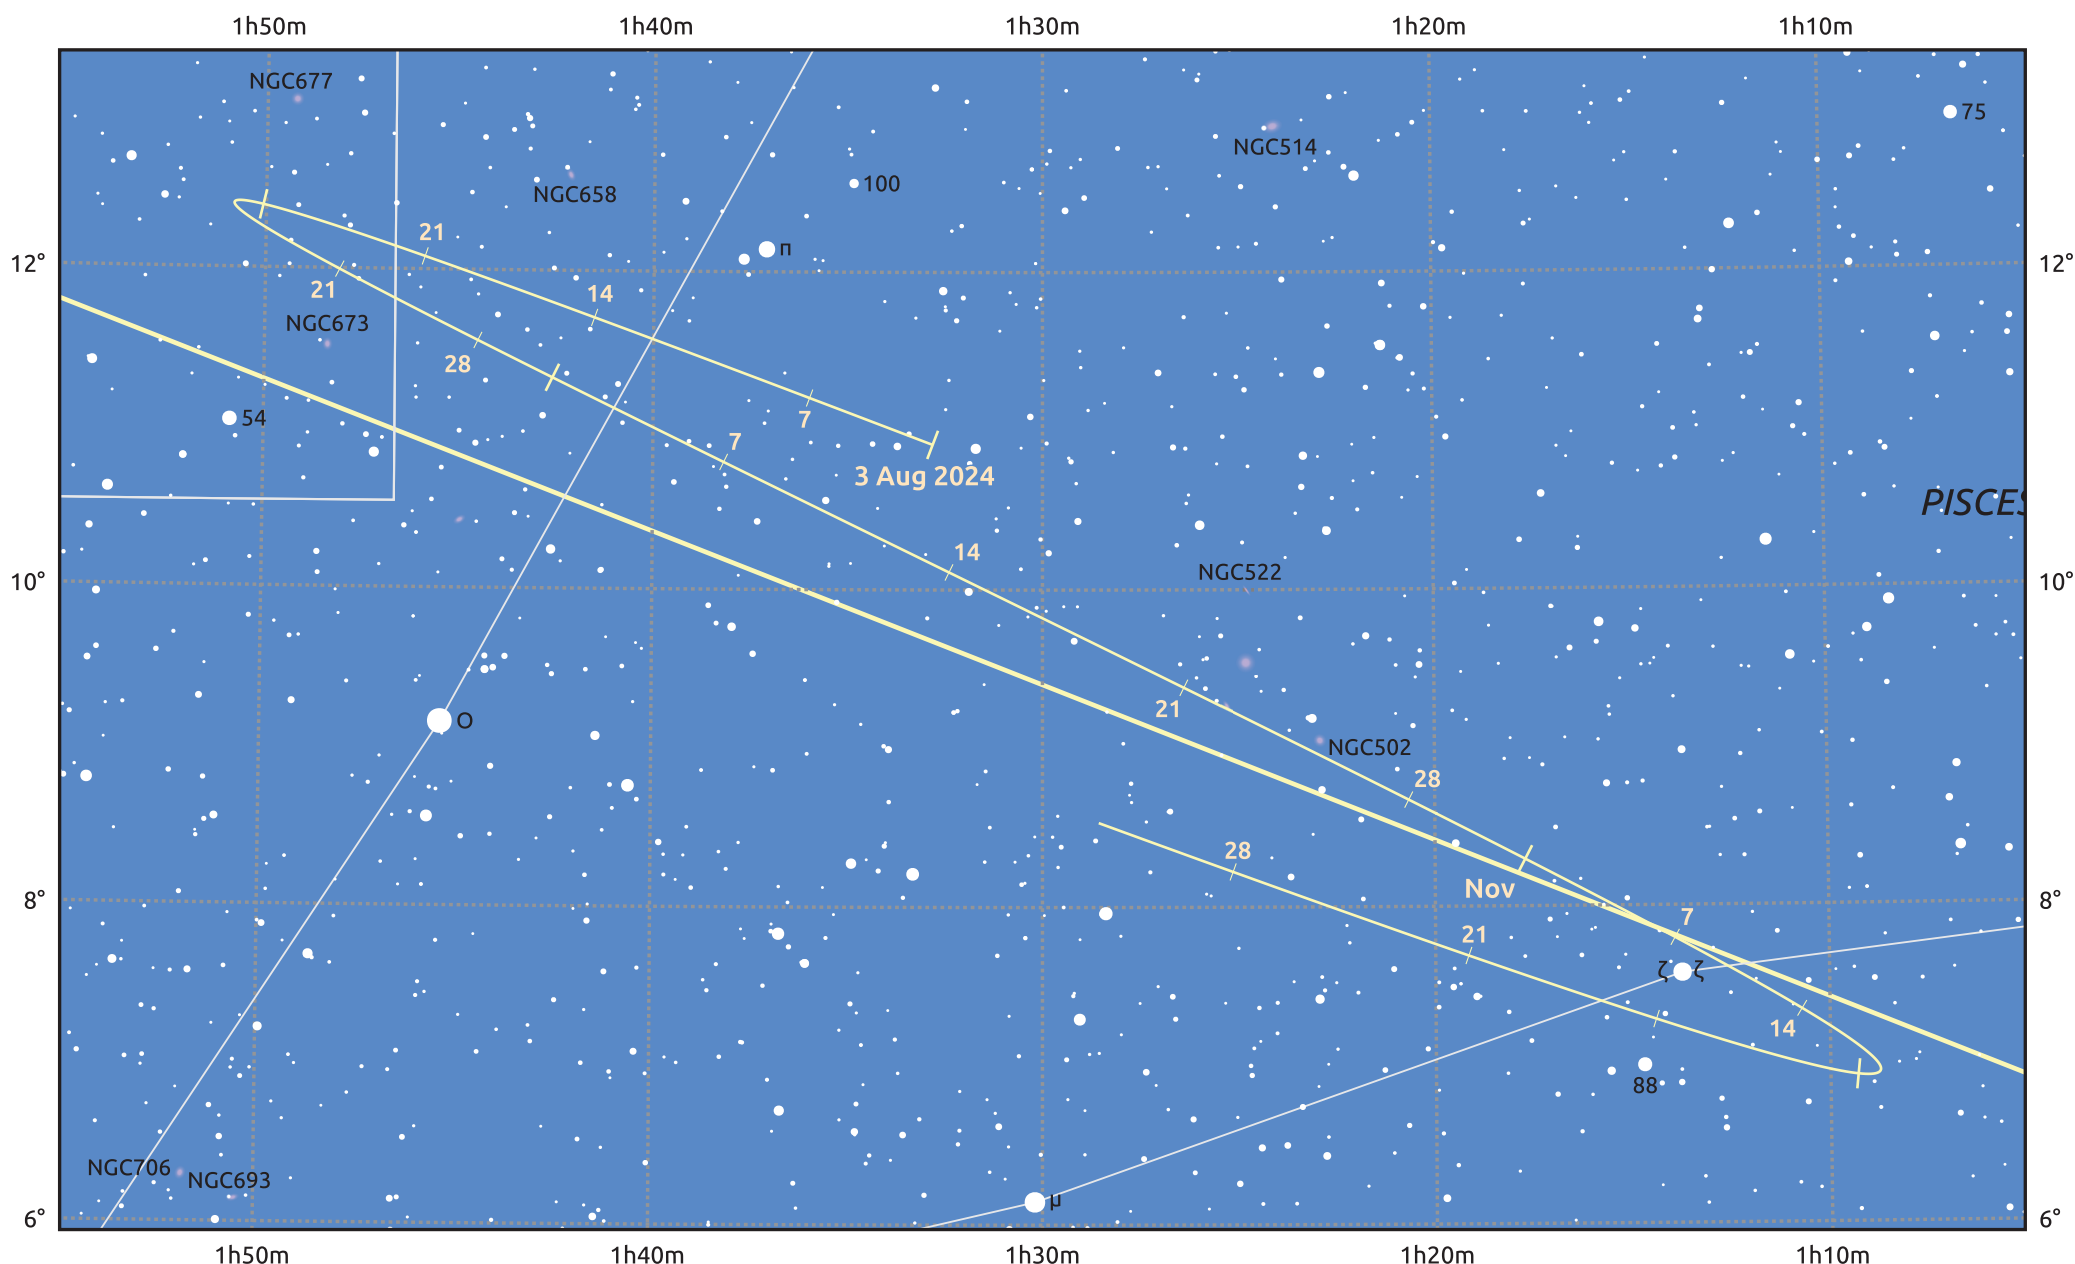

The path of Asteroid 19 Fortuna around opposition on 17 Oct 2024

© Dominic Ford 2011–2025. Date markers placed at midnight UTC. Downloaded from <https://in-the-sky.org>

Magnitude scale: · 11.0 · 10.0 · 9.0 · 8.0 · 7.0 · 6.0 ● 5.0 ● 4.0

— Ecliptic Plane

- Galaxy
- Bright nebula
- Open cluster
- Globular cluster
- Planetary nebula

Date	Mag	Phase
2024 Sep 1	10.7	96%
2024 Sep 15	10.4	98%
2024 Oct 1	9.9	99%
2024 Oct 16	9.3	100%
2024 Nov 1	9.8	99%
2024 Nov 20	10.4	98%
2024 Dec 1	10.7	96%