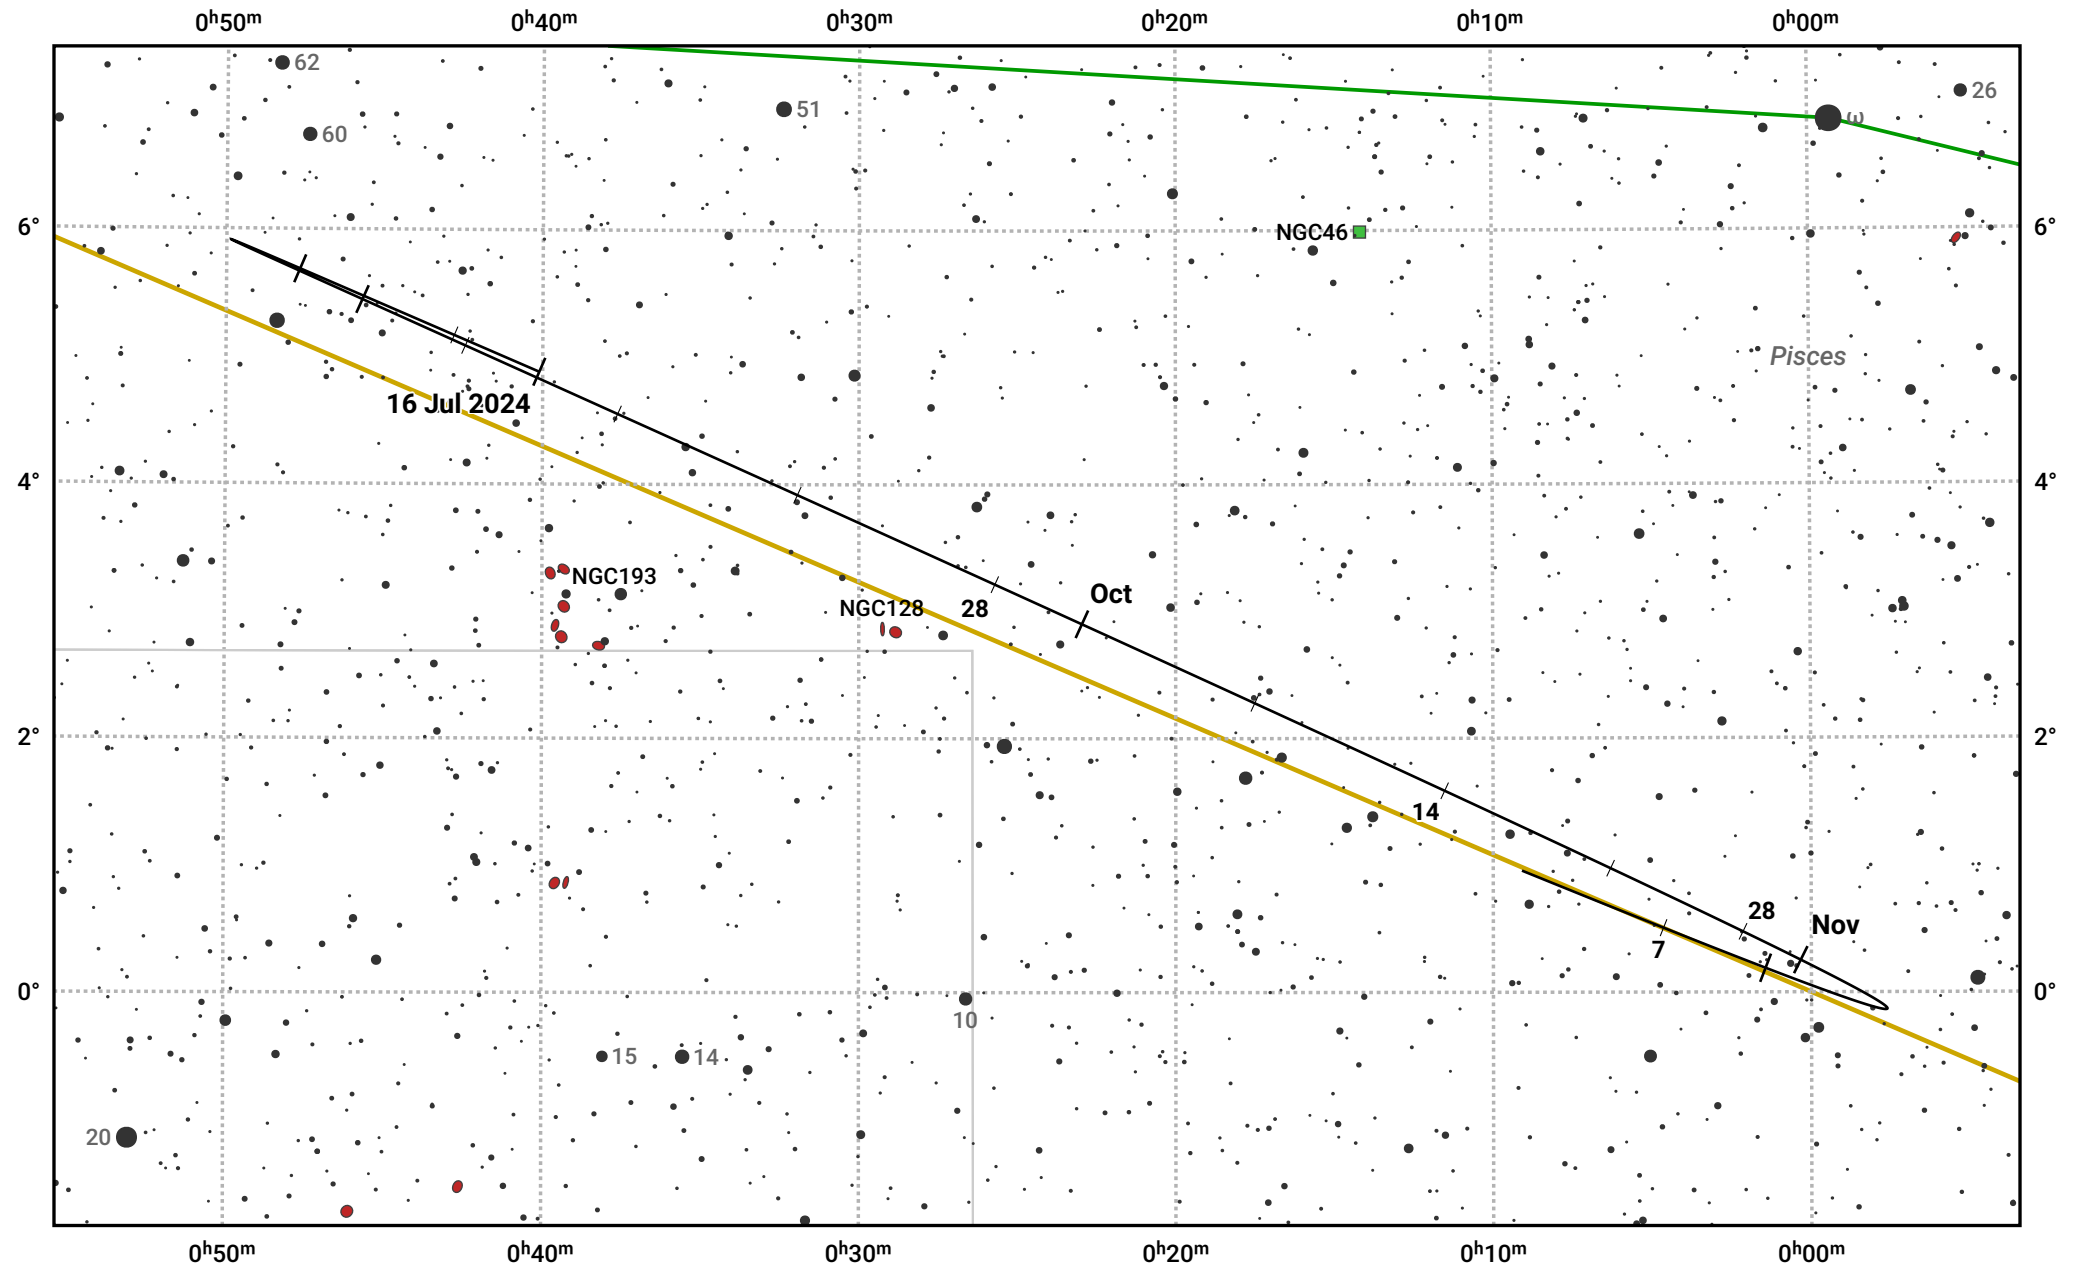

# The path of Asteroid 20 Massalia around opposition on 29 Sep 2024

© Dominic Ford 2011–2024. Date markers placed at midnight UTC. Downloaded from <https://in-the-sky.org>

Magnitude scale: 11.0 10.0 9.0 8.0 7.0 6.0 5.0 4.0

— Ecliptic Plane

● Galaxy   
 ■ Bright nebula   
 ● Open cluster   
 ⊕ Globular cluster

Date	Mag	Phase
2024 Aug 1	10.9	97%
2024 Aug 31	10.2	99%
2024 Sep 1	10.2	99%
2024 Oct 1	9.3	100%
2024 Nov 1	10.1	98%
2024 Dec 1	10.7	96%