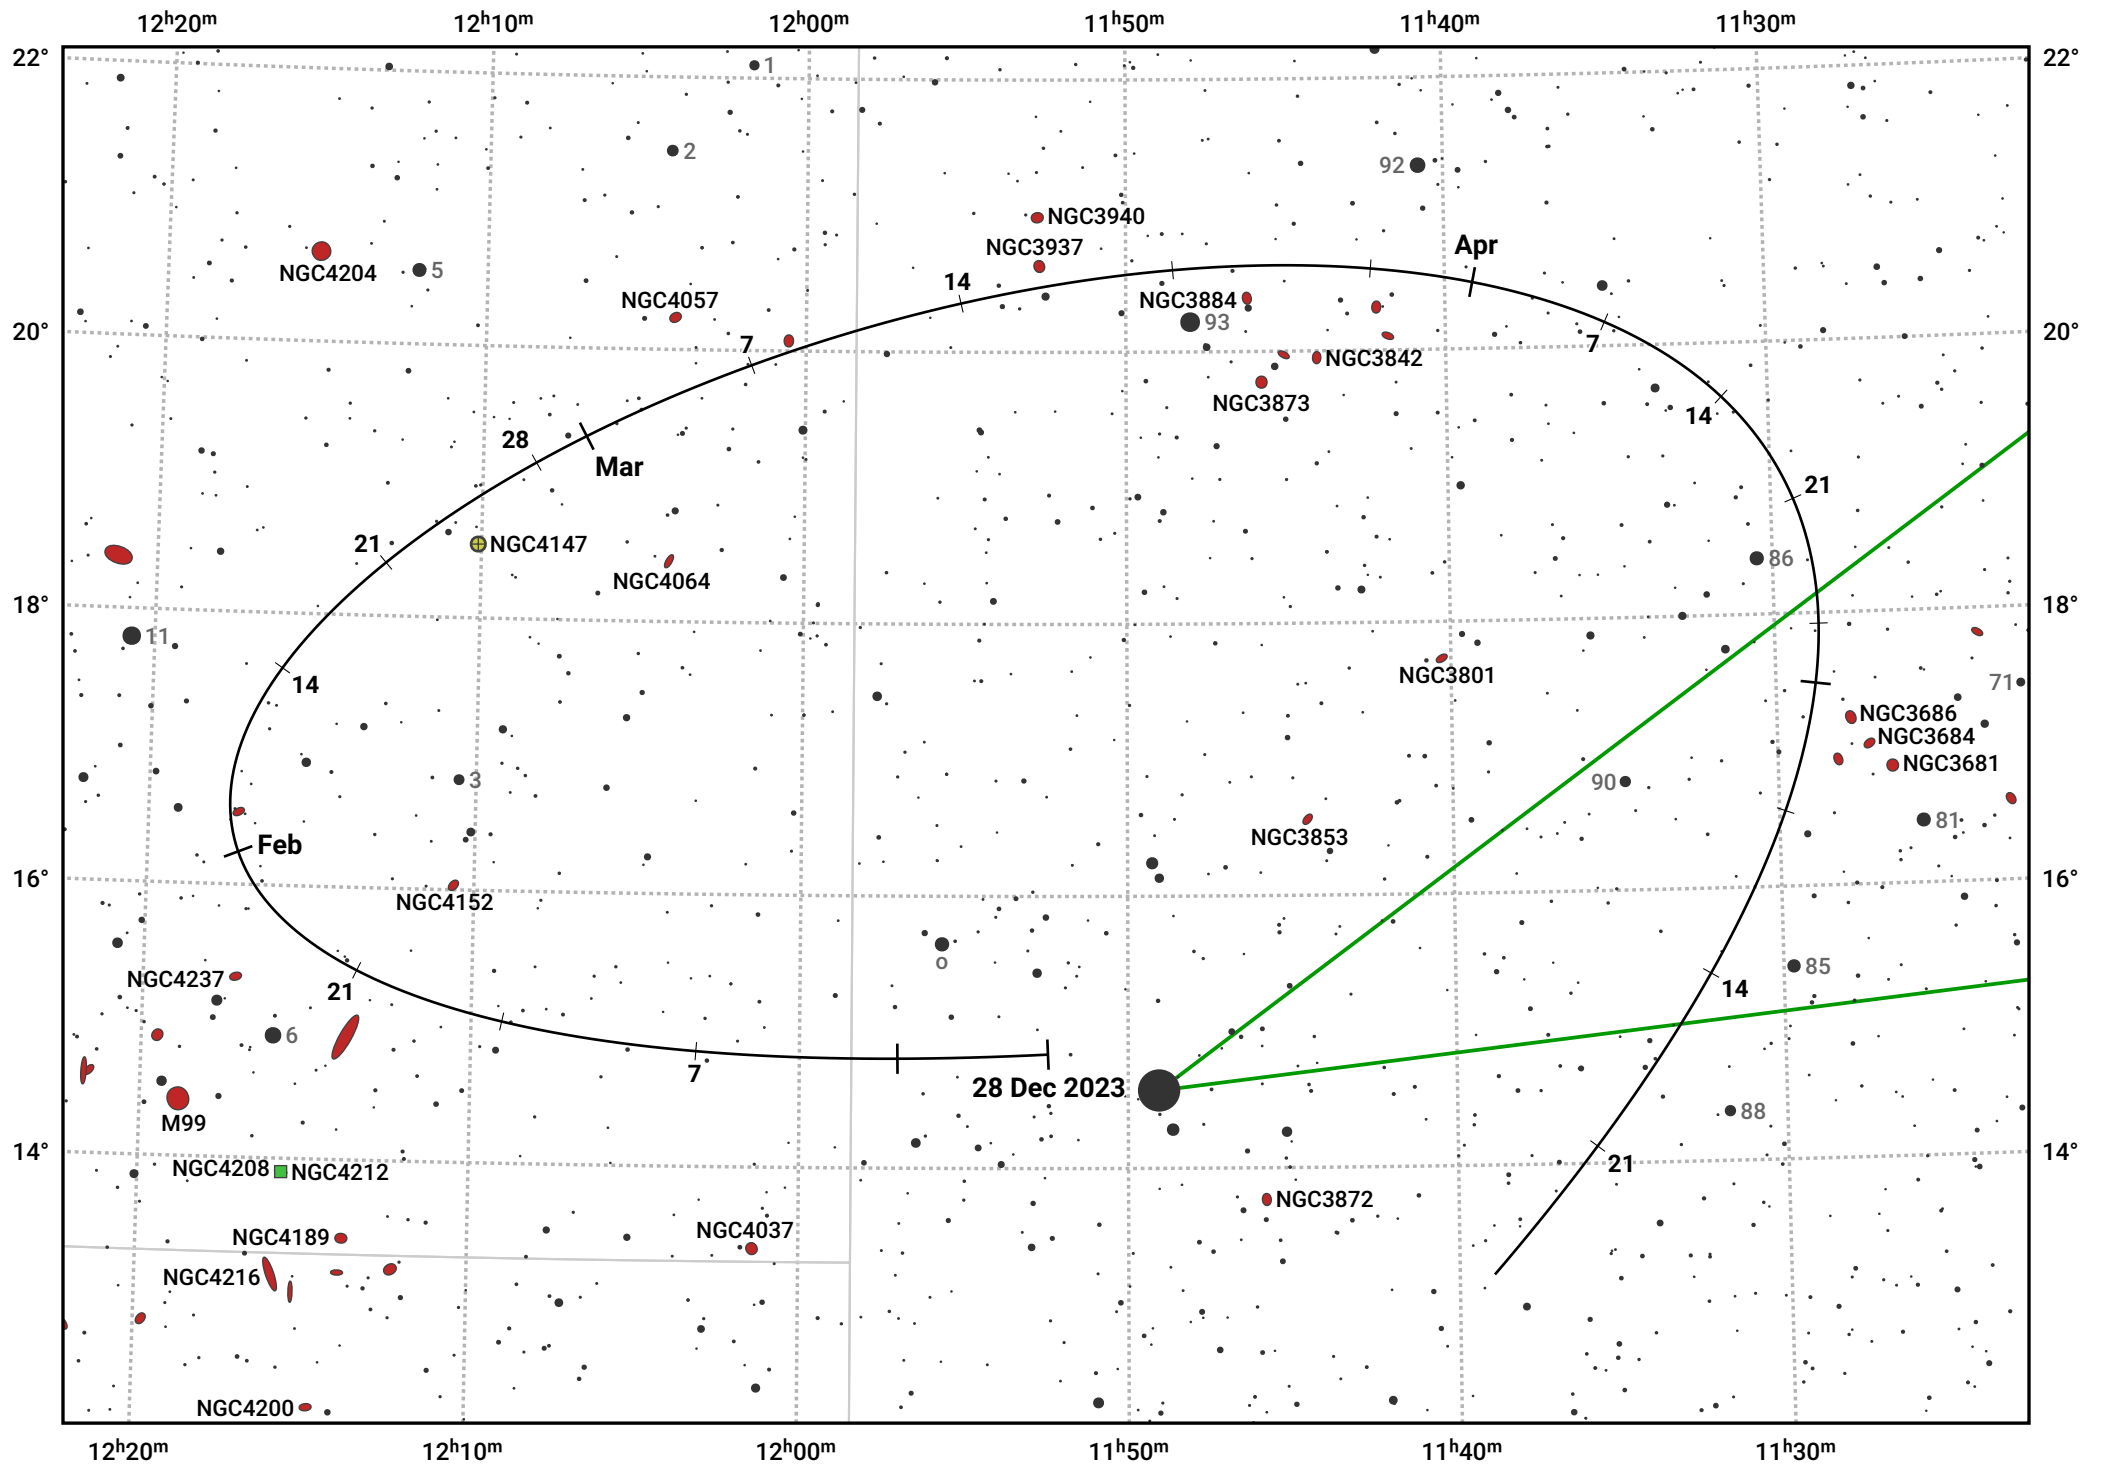

# The path of Asteroid 23 Thalia around opposition on 12 Mar 2024

© Dominic Ford 2011–2024. Date markers placed at midnight UTC. Downloaded from <https://in-the-sky.org>

Magnitude scale: 11.0 10.0 9.0 8.0 7.0 6.0 5.0 4.0 3.0 2.0

— Ecliptic Plane

Galaxy    Bright nebula    Open cluster    Globular cluster

Date	Mag	Phase
2024 Jan 1	10.9	94%
2024 Feb 1	10.3	97%
2024 Feb 20	9.9	99%
2024 Mar 1	9.7	99%
2024 Apr 1	10.0	99%
2024 May 1	10.8	96%
2024 May 5	10.9	96%