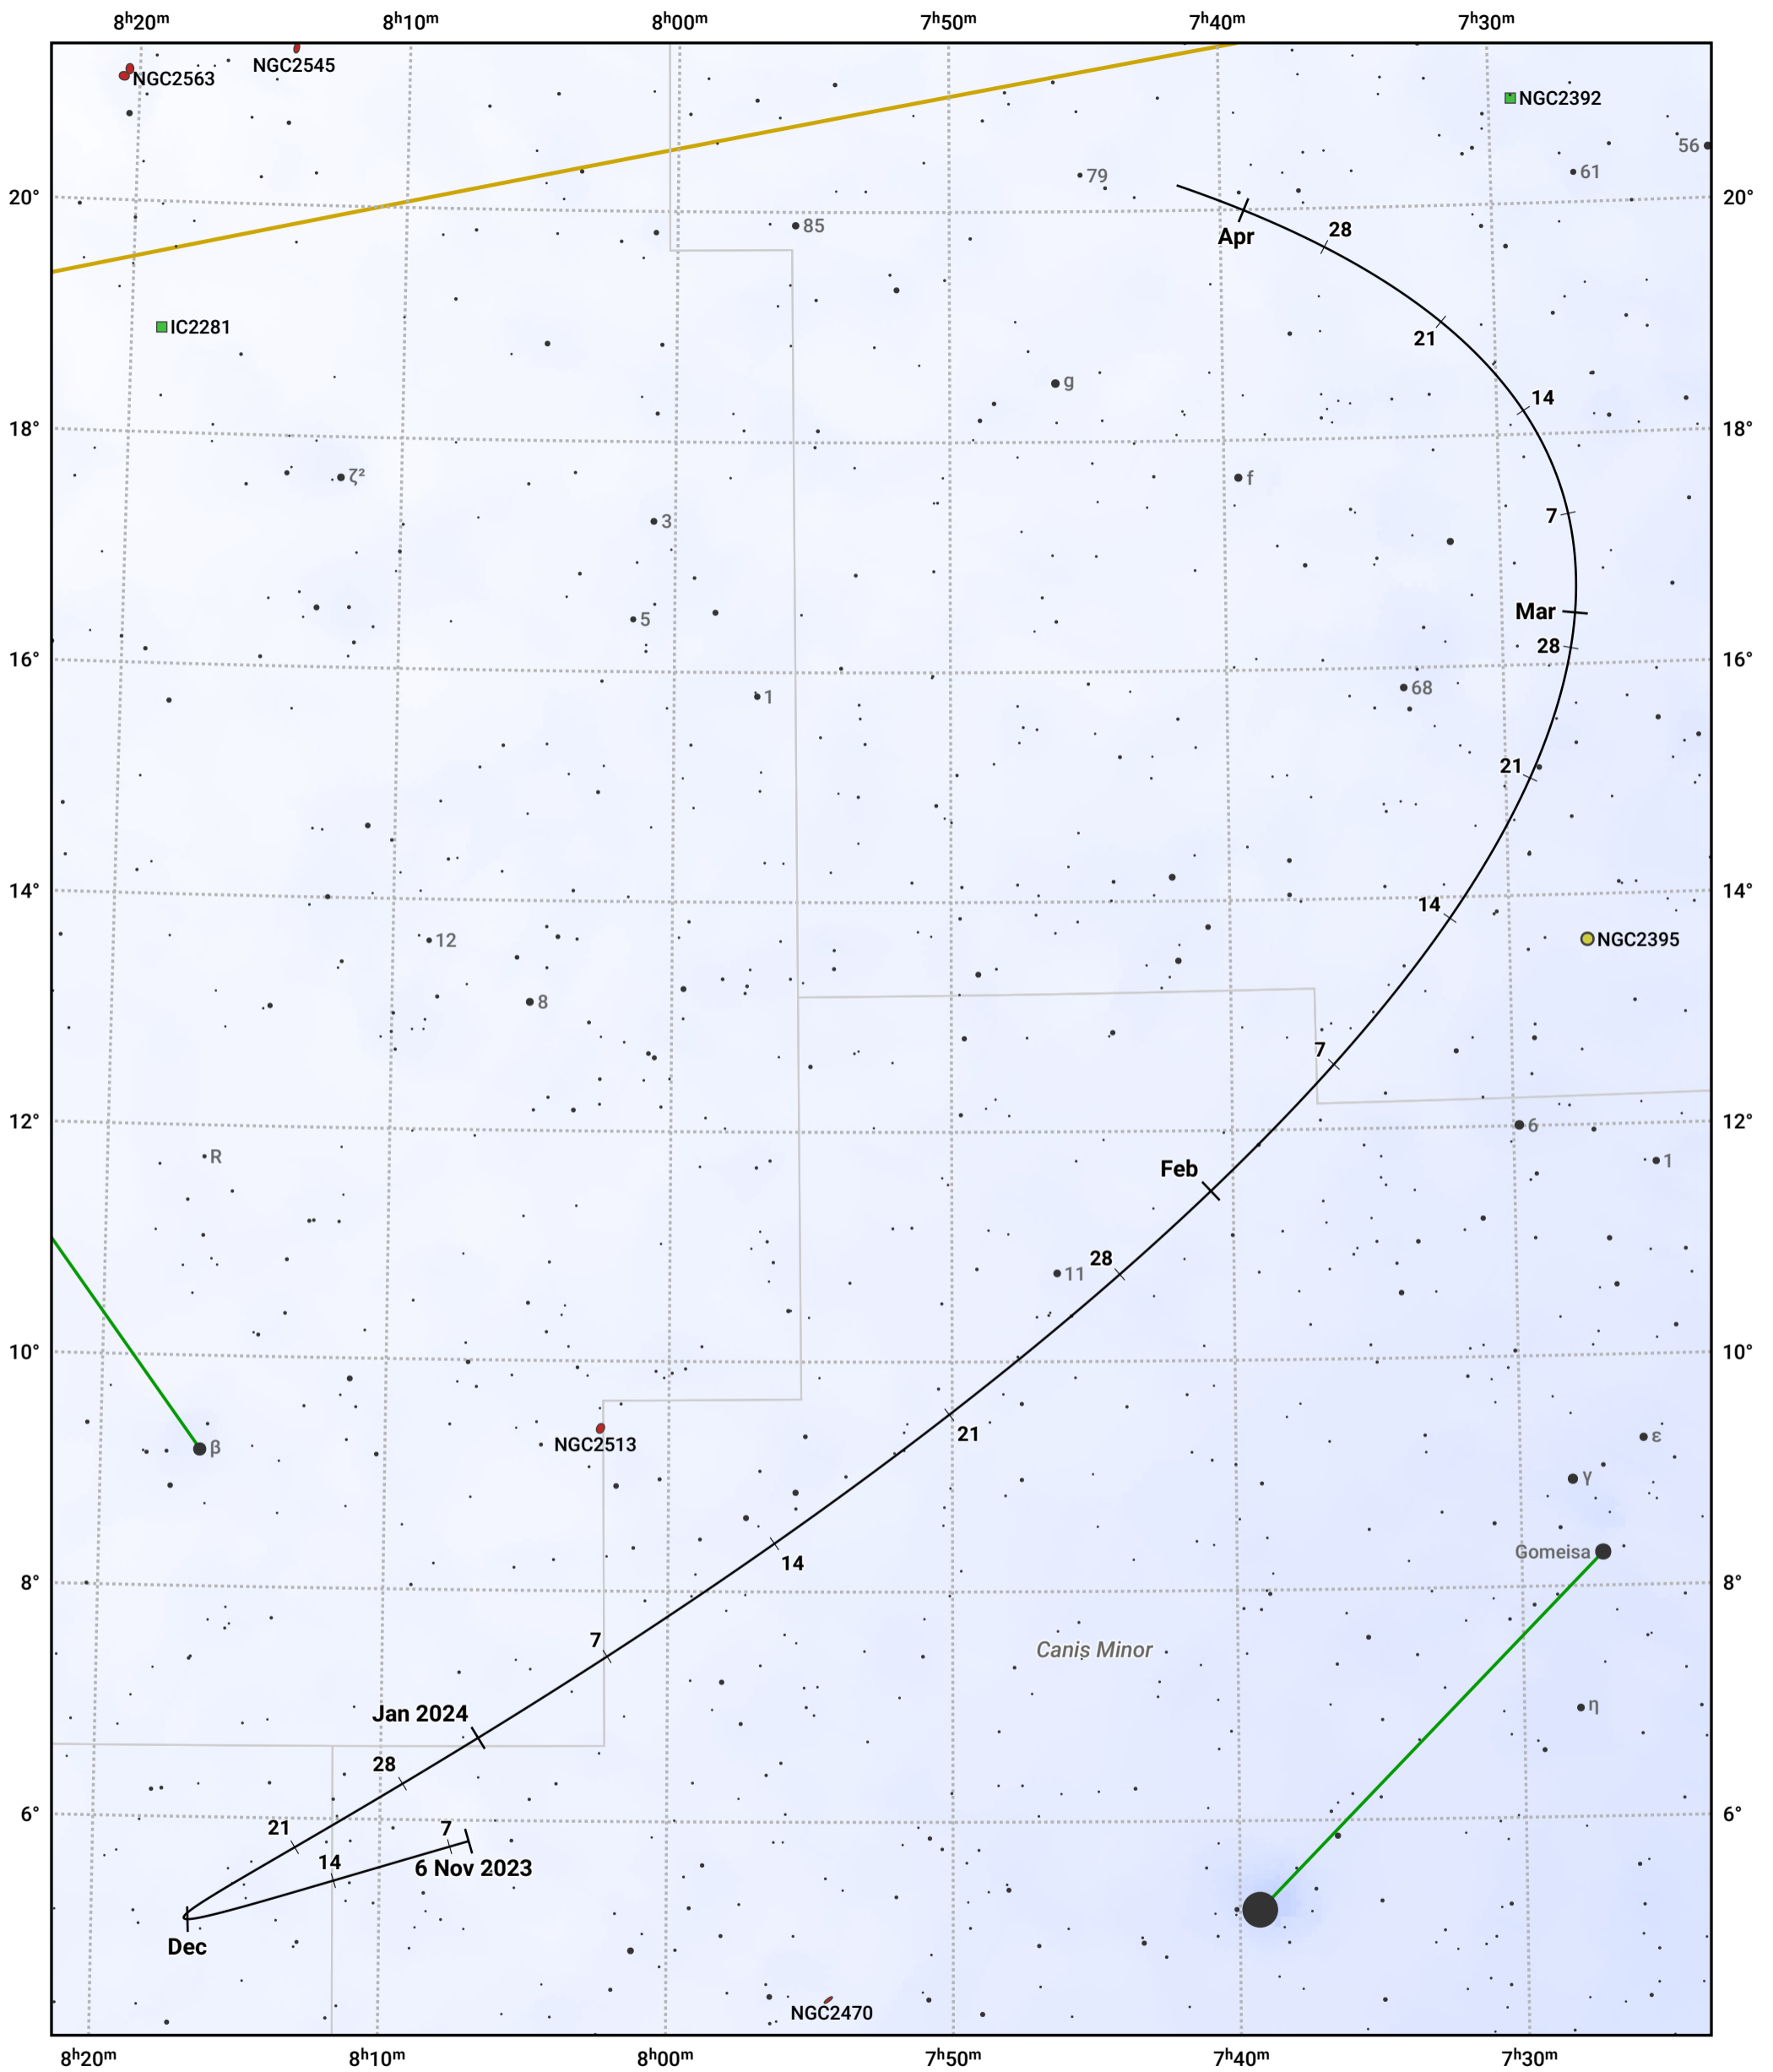

The path of Asteroid 354 Eleonora around opposition on 20 Jan 2024

© Dominic Ford 2011–2024. Date markers placed at midnight UTC. Downloaded from <https://in-the-sky.org>

Magnitude scale: 9.0 8.0 7.0 6.0 5.0 4.0 3.0 2.0 1.0 0.0

— Ecliptic Plane

Galaxy Bright nebula Open cluster Globular cluster

Date	Mag	Phase
2023 Dec 1	10.6	97%
2023 Dec 26	10.0	99%
2024 Jan 1	9.8	99%
2024 Feb 1	9.7	100%
2024 Mar 1	10.3	98%
2024 Apr 1	10.8	96%