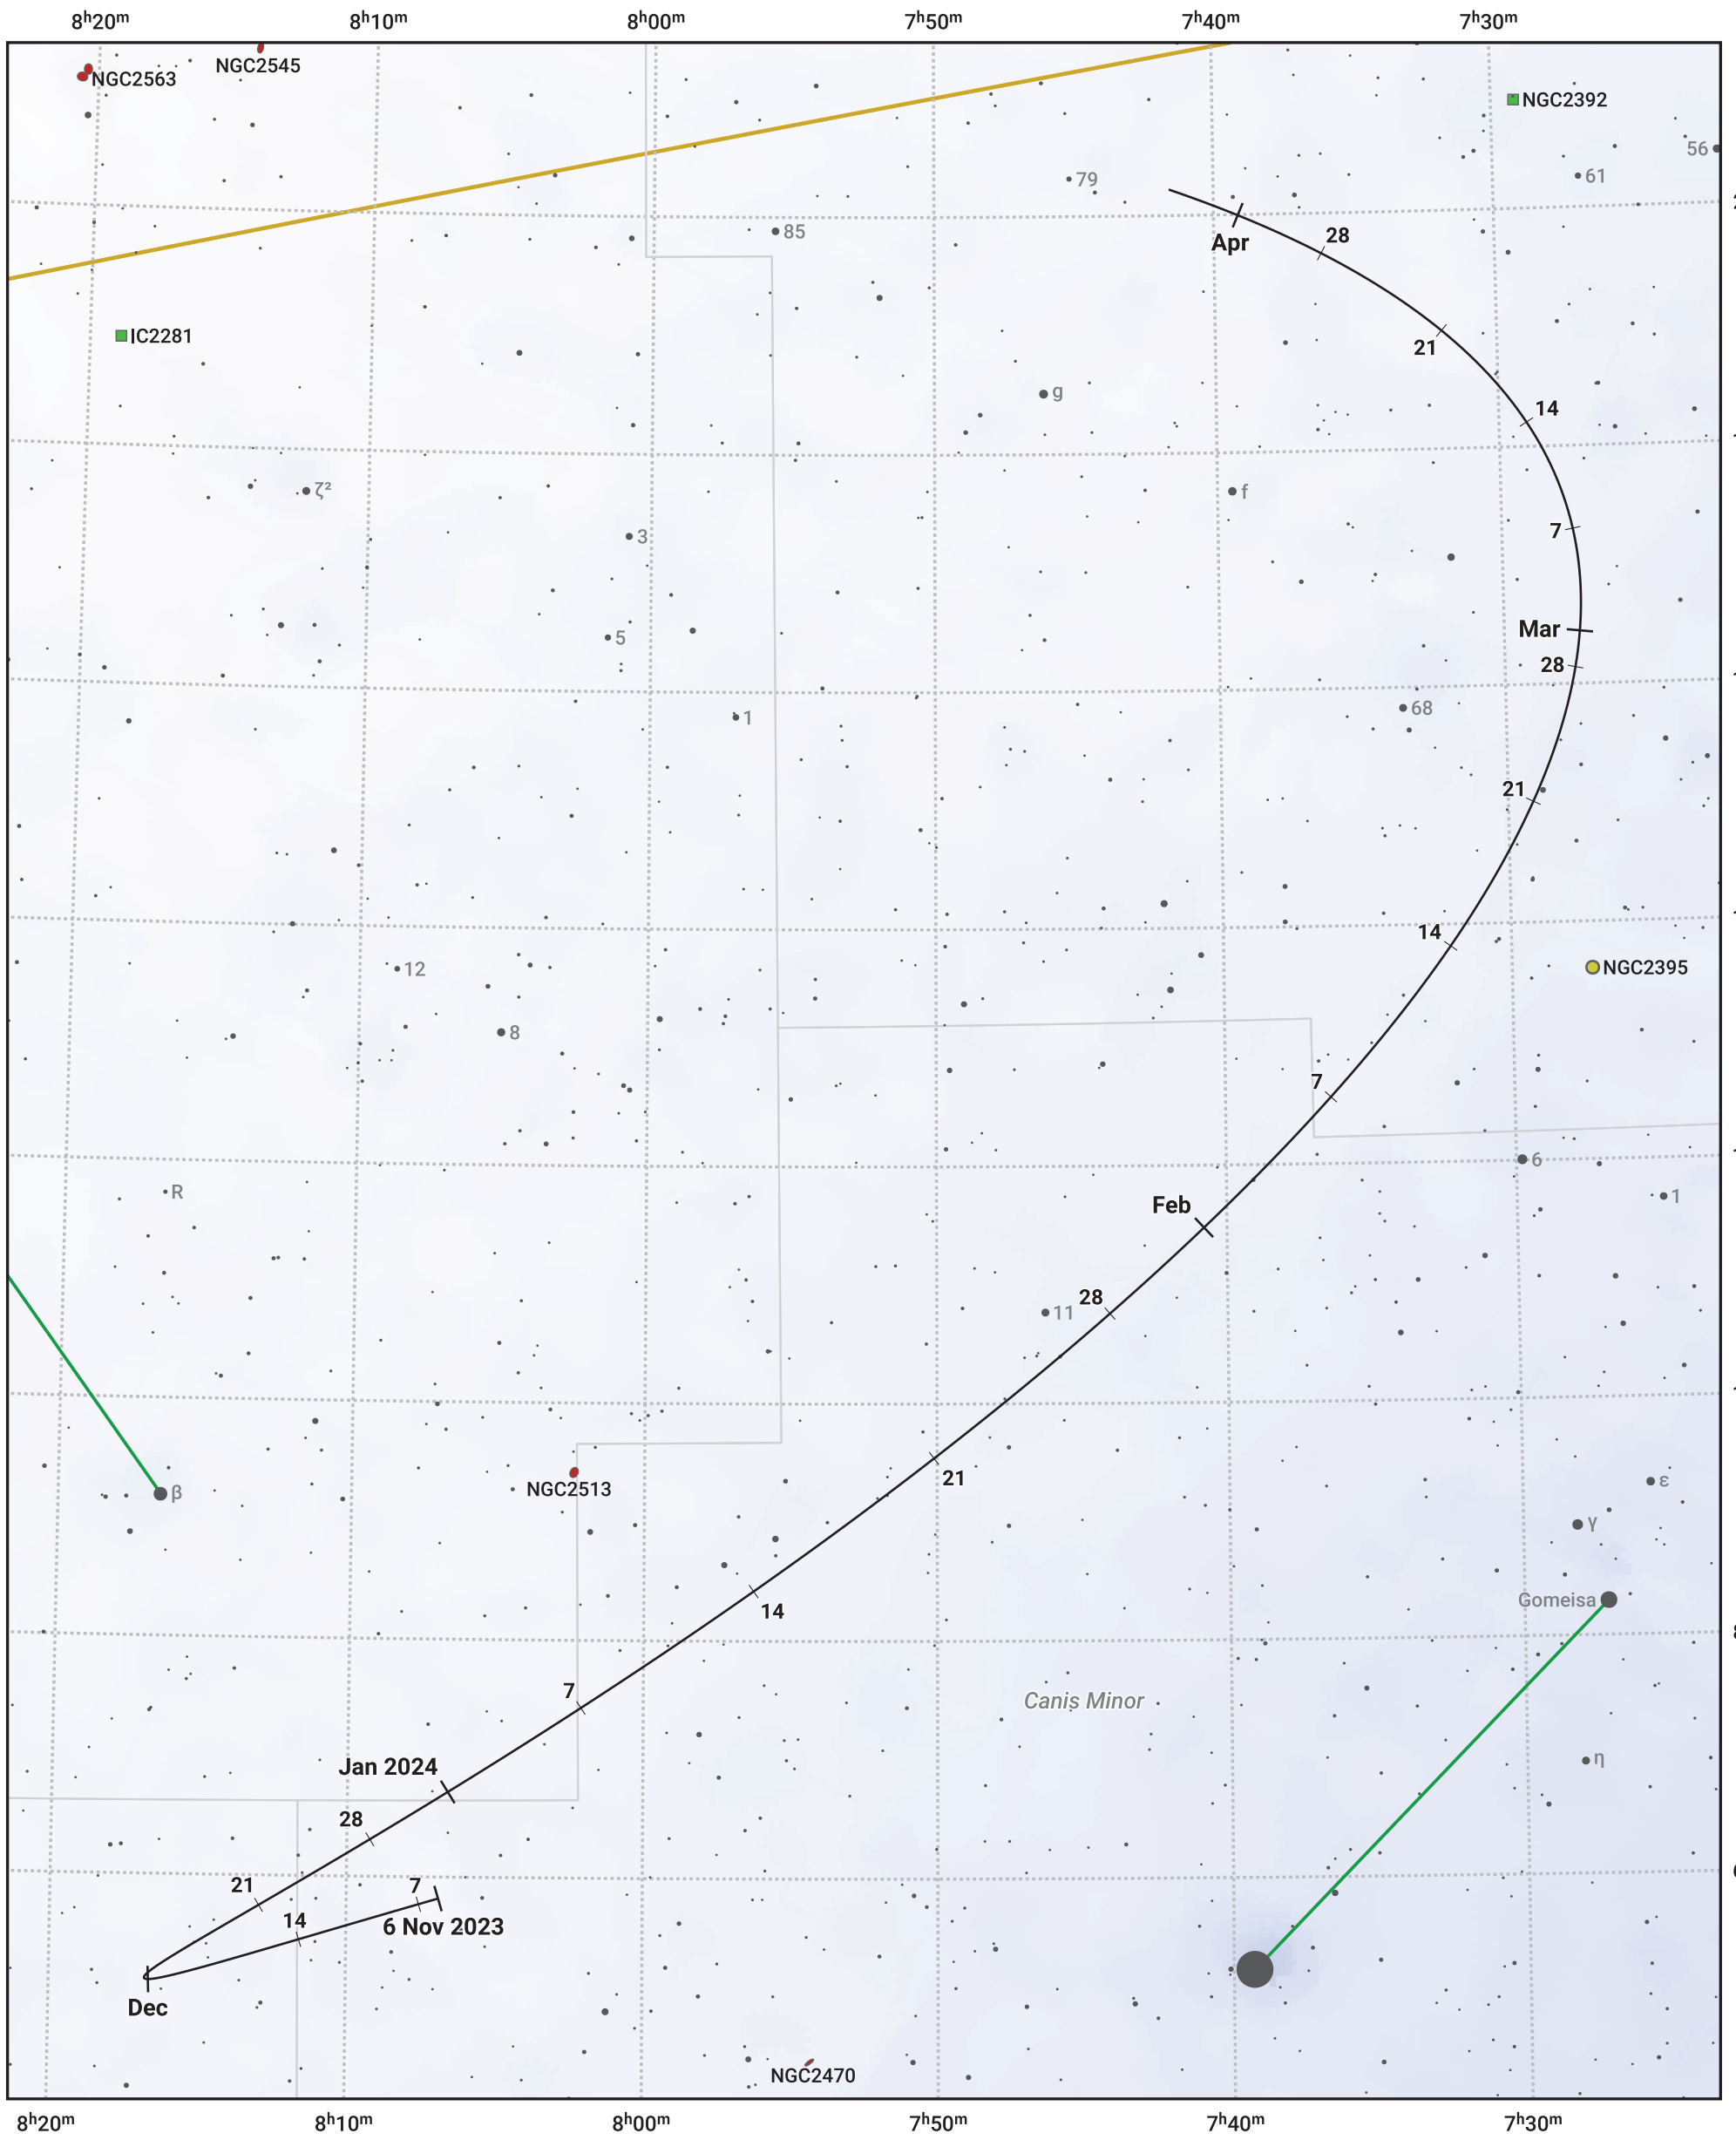

# The path of Asteroid 354 Eleonora around opposition on 20 Jan 2024

© Dominic Ford 2011–2024. Date markers placed at midnight UTC. Downloaded from <https://in-the-sky.org>

Magnitude scale: 9.0 8.0 7.0 6.0 5.0 4.0 3.0 2.0 1.0 0.0

— Ecliptic Plane

- Galaxy
- Bright nebula
- Open cluster
- ⊕ Globular cluster

Date	Mag	Phase
2023 Dec 1	10.6	97%
2023 Dec 26	10.0	99%
2024 Jan 1	9.8	99%
2024 Feb 1	9.7	100%
2024 Mar 1	10.3	98%
2024 Apr 1	10.8	96%