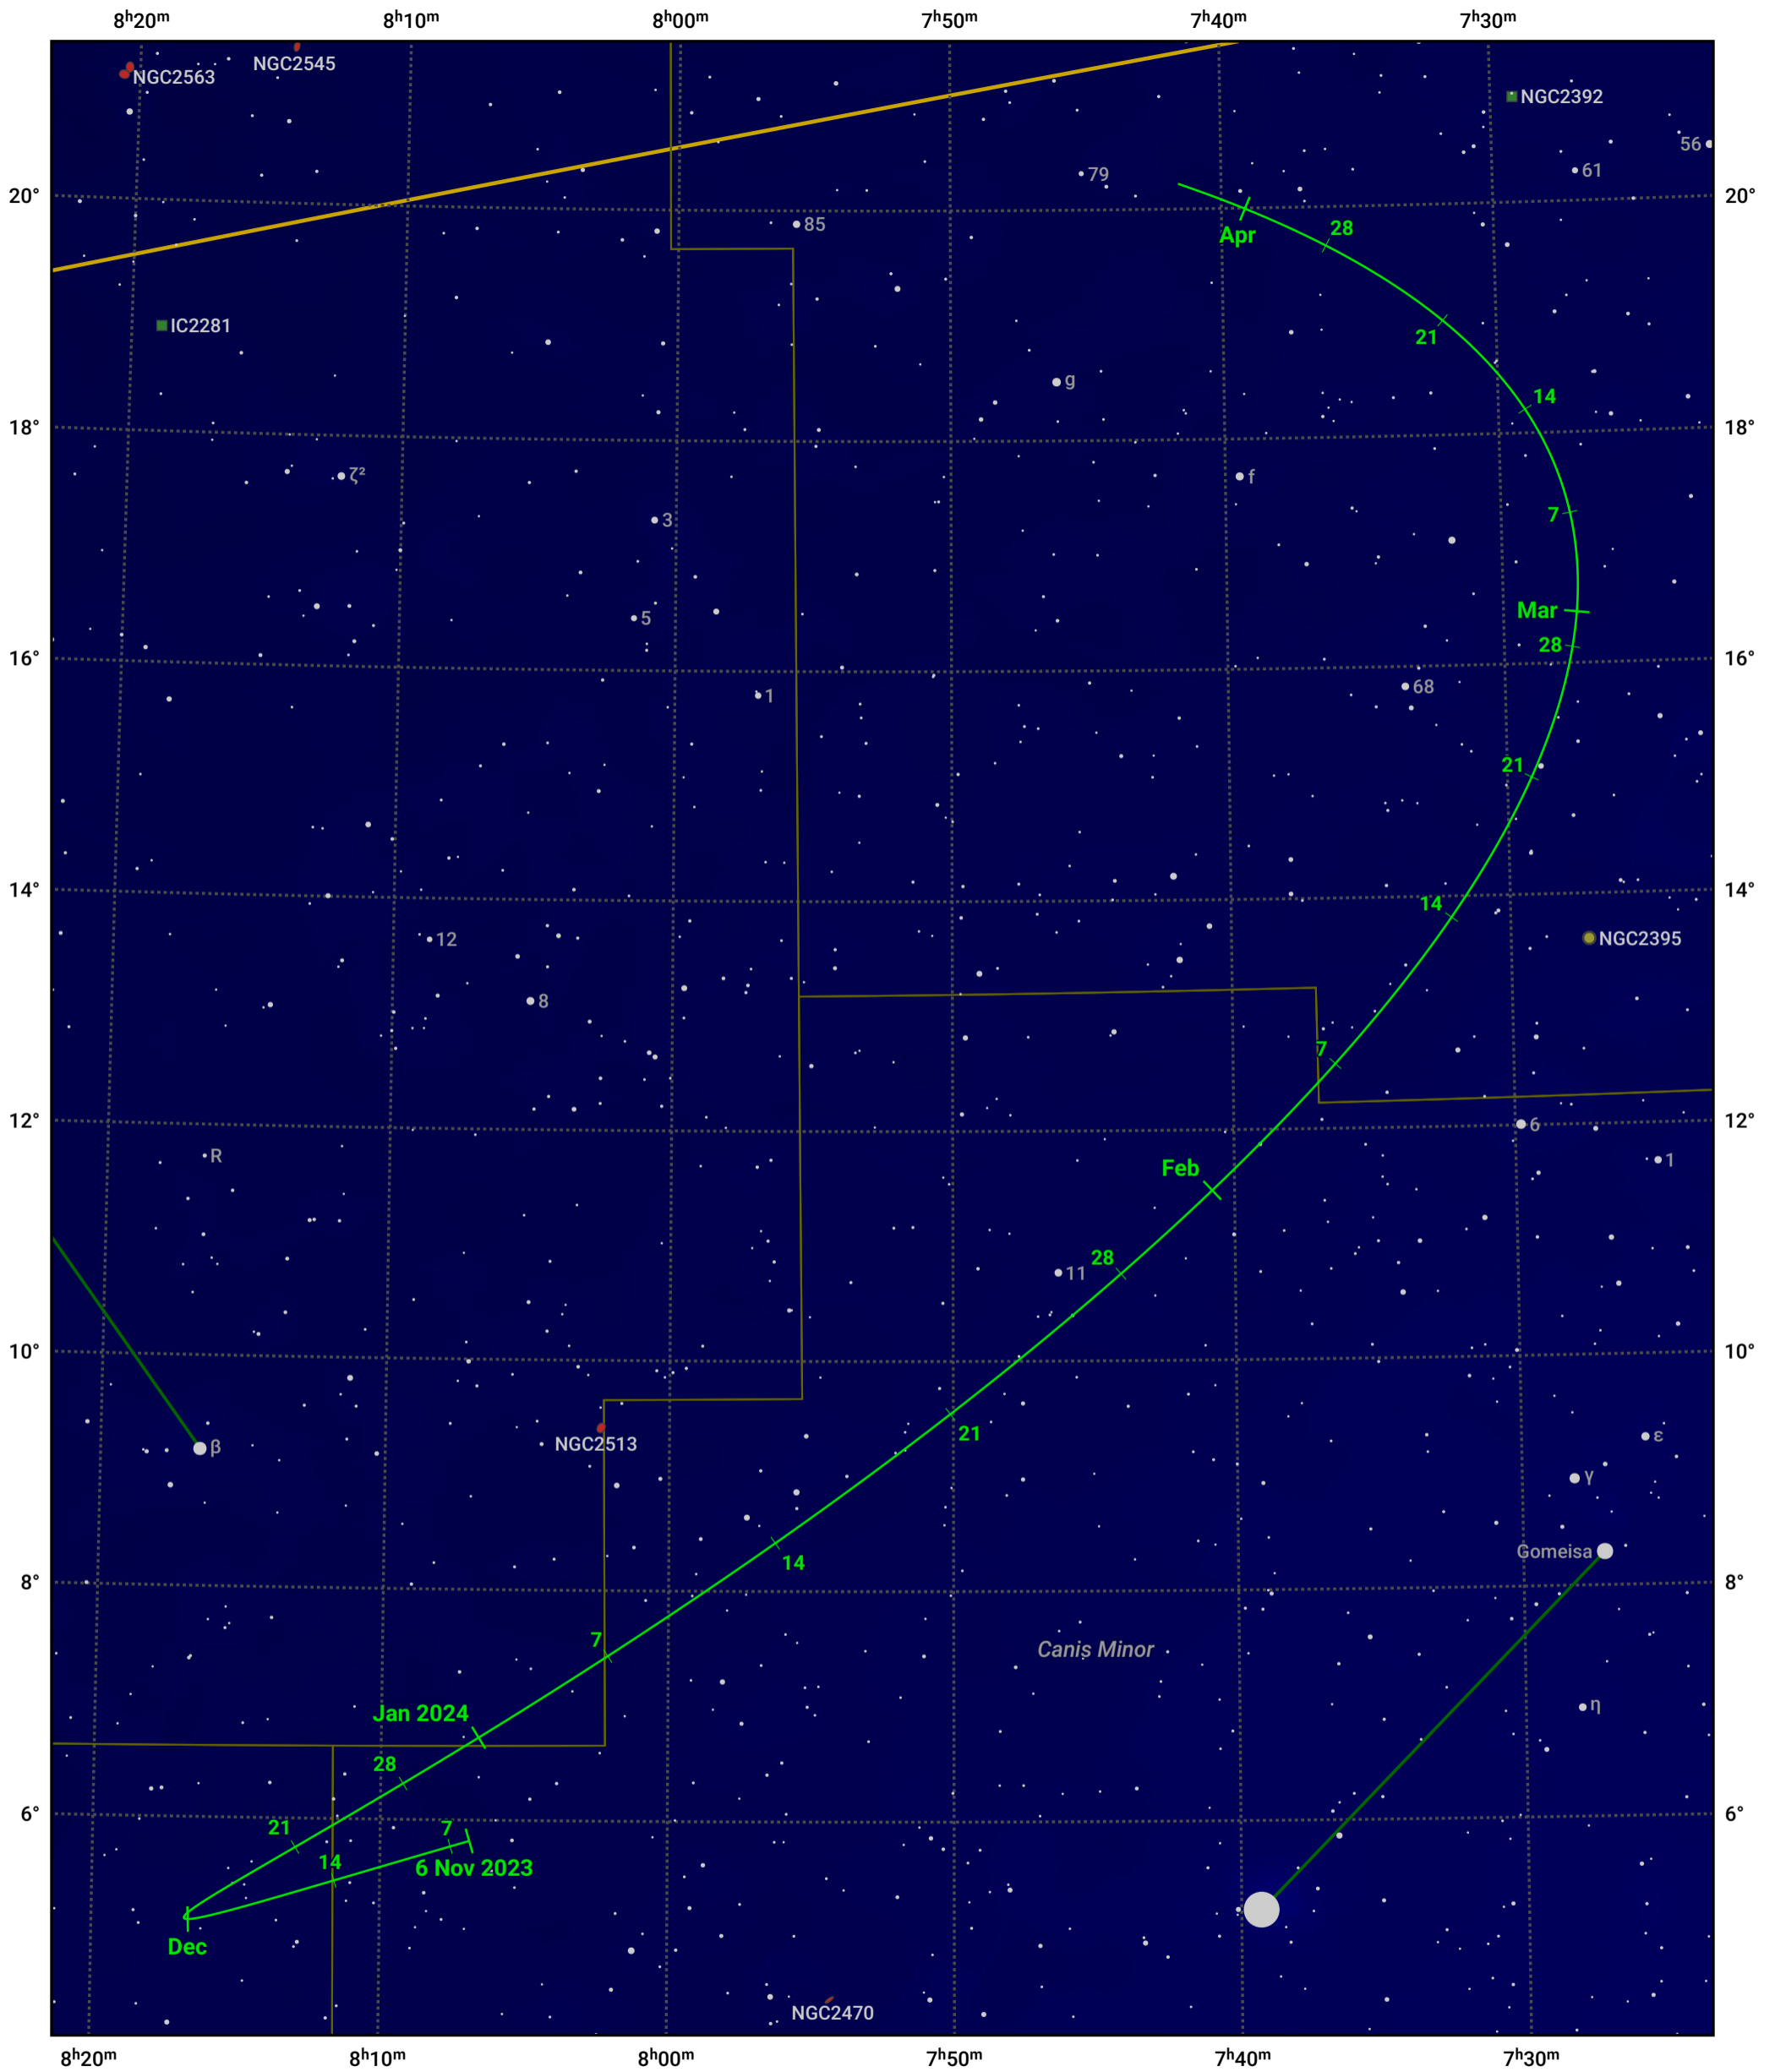

The path of Asteroid 354 Eleonora around opposition on 20 Jan 2024

© Dominic Ford 2011–2024. Date markers placed at midnight UTC. Downloaded from <https://in-the-sky.org>

Magnitude scale: 9.0 8.0 7.0 6.0 5.0 4.0 3.0 2.0 1.0 0.0

— Ecliptic Plane

Galaxy Bright nebula Open cluster Globular cluster

Date	Mag	Phase
2023 Dec 1	10.6	97%
2023 Dec 26	10.0	99%
2024 Jan 1	9.8	99%
2024 Feb 1	9.7	100%
2024 Mar 1	10.3	98%
2024 Apr 1	10.8	96%