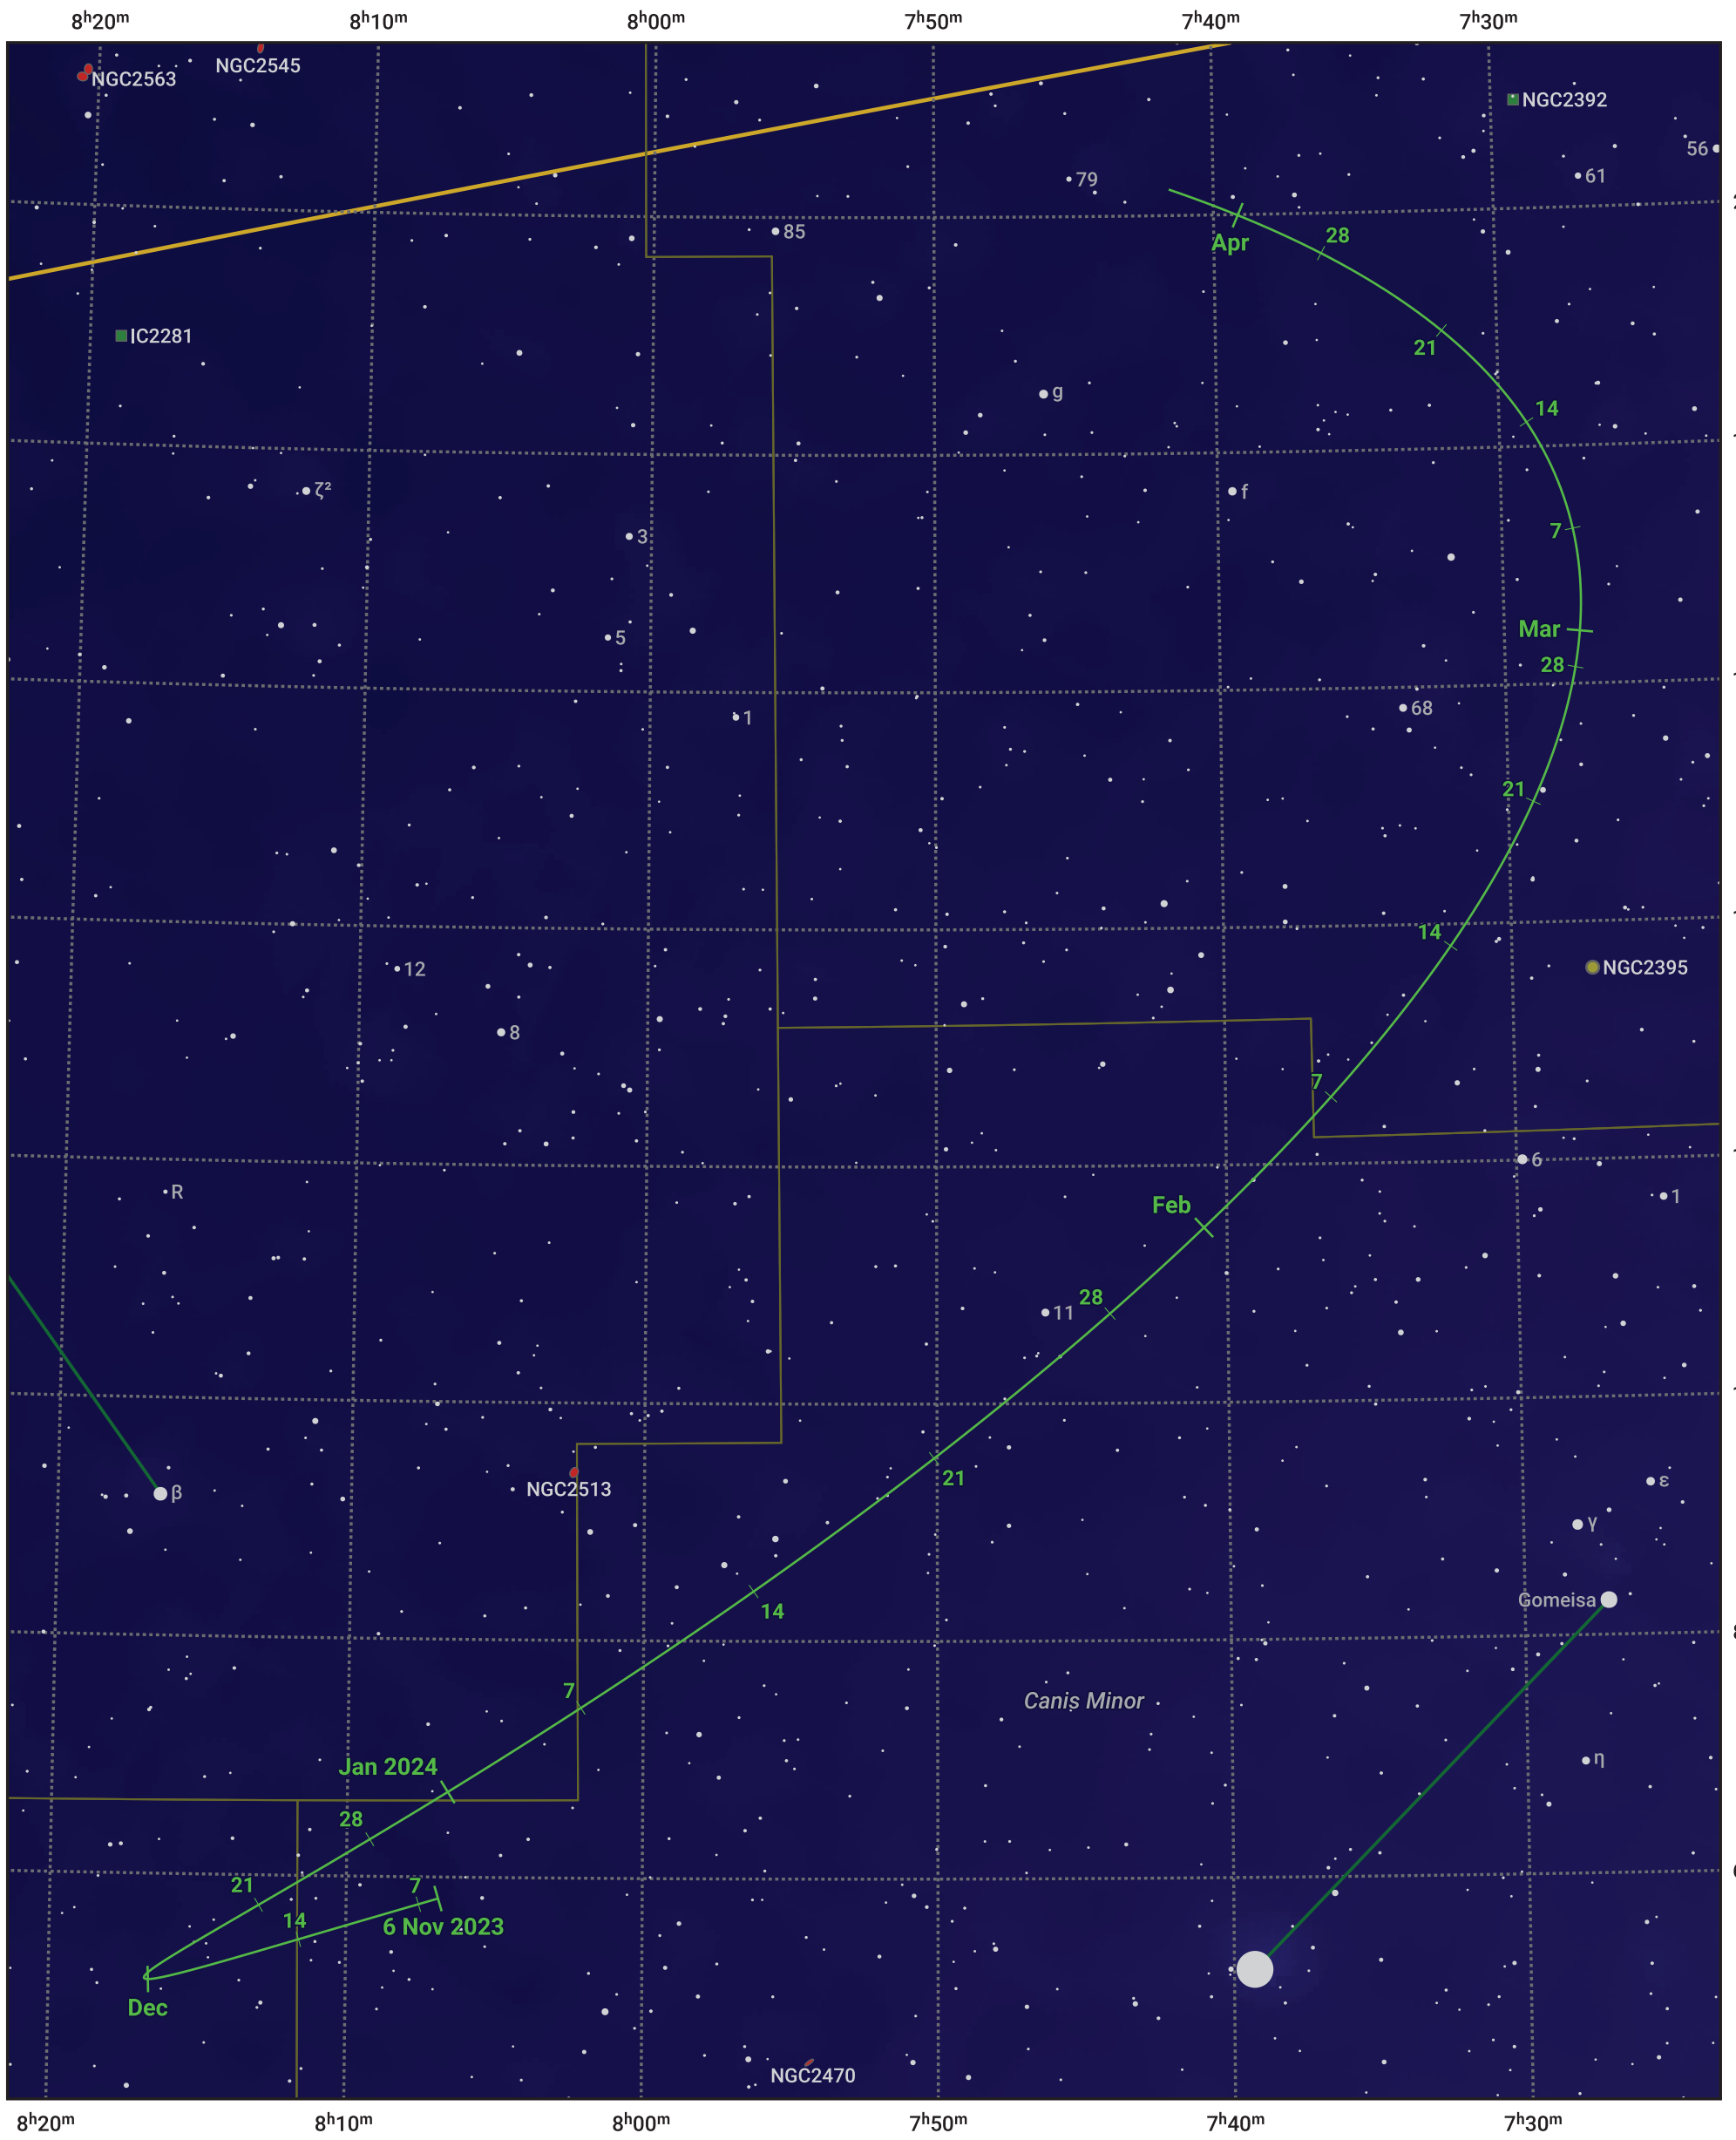

# The path of Asteroid 354 Eleonora around opposition on 20 Jan 2024

© Dominic Ford 2011–2024. Date markers placed at midnight UTC. Downloaded from <https://in-the-sky.org>

Magnitude scale: 9.0 8.0 7.0 6.0 5.0 4.0 3.0 2.0 1.0 0.0

— Ecliptic Plane

- Galaxy
- Bright nebula
- Open cluster
- ⊕ Globular cluster

Date	Mag	Phase
2023 Dec 1	10.6	97%
2023 Dec 26	10.0	99%
2024 Jan 1	9.8	99%
2024 Feb 1	9.7	100%
2024 Mar 1	10.3	98%
2024 Apr 1	10.8	96%