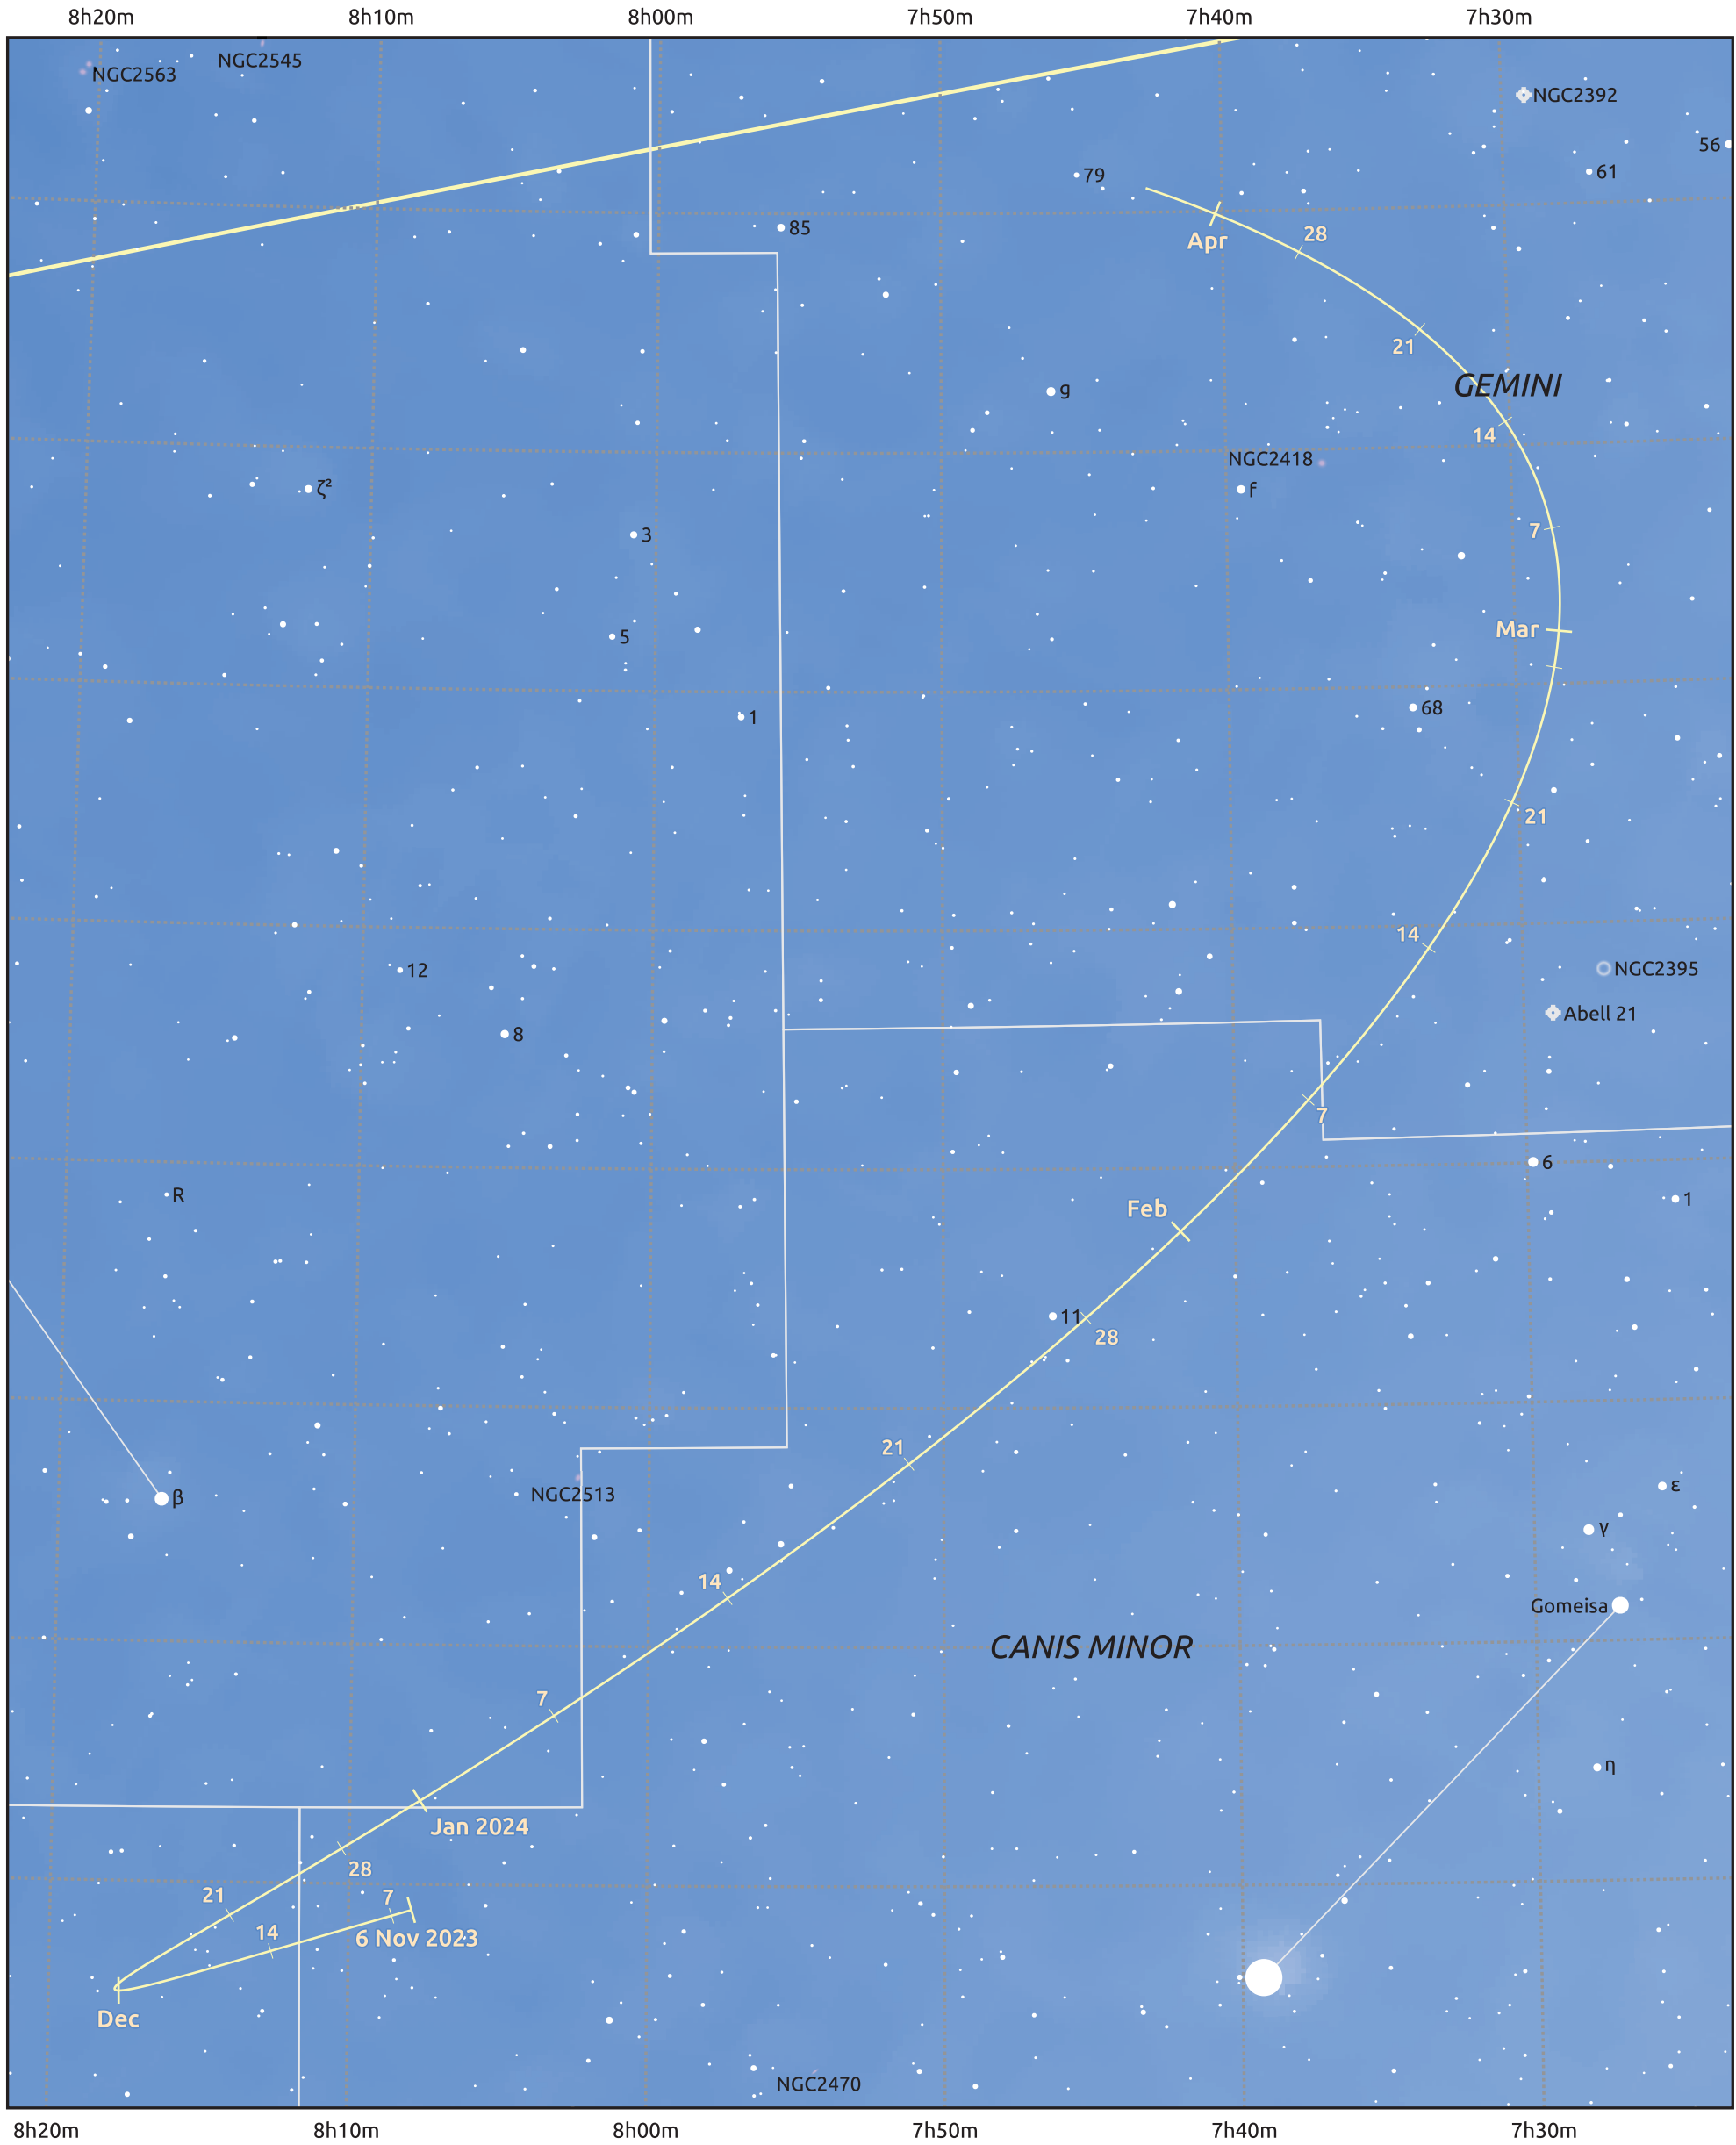

The path of Asteroid 354 Eleonora around opposition on 20 Jan 2024

© Dominic Ford 2011–2025. Date markers placed at midnight UTC. Downloaded from <https://in-the-sky.org>

Magnitude scale: 9.0 8.0 7.0 6.0 5.0 4.0 3.0 2.0 1.0 0.0

— Ecliptic Plane

Galaxy Bright nebula Open cluster Globular cluster Planetary nebula

Date	Mag	Phase
2023 Dec 1	10.6	97%
2023 Dec 26	10.0	99%
2024 Jan 1	9.8	99%
2024 Feb 1	9.7	100%
2024 Mar 1	10.3	98%
2024 Apr 1	10.8	96%