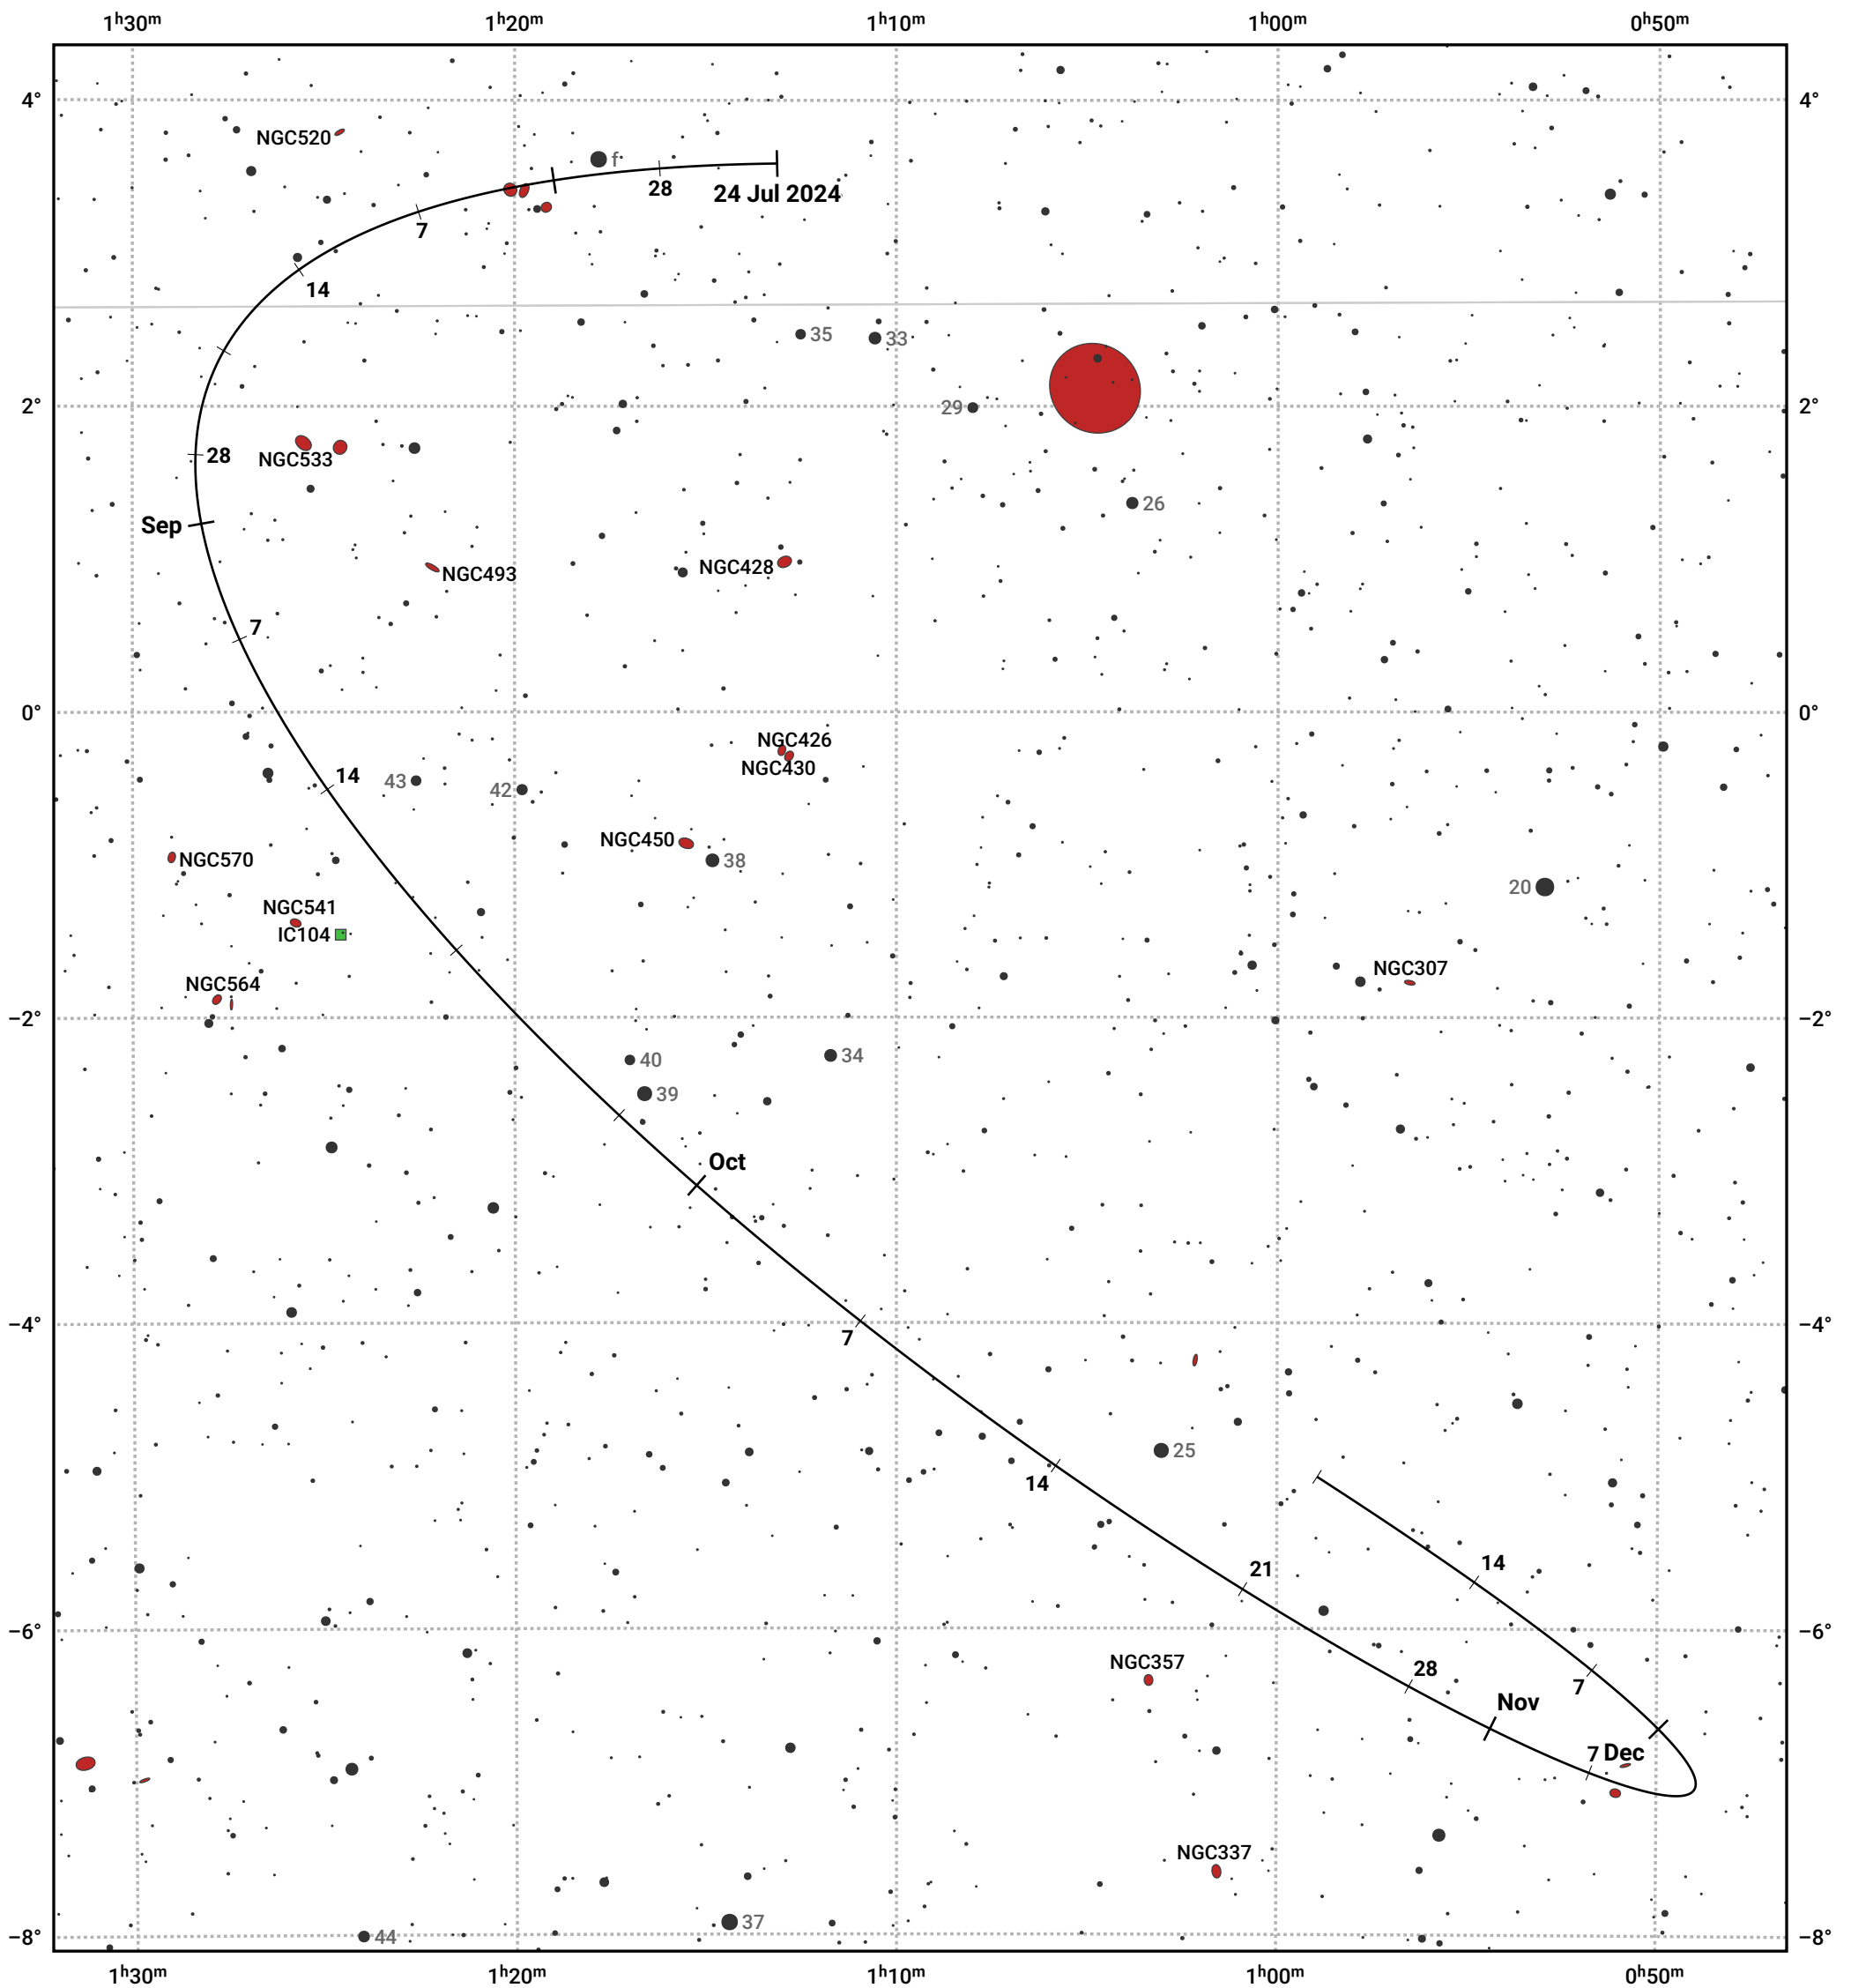

# The path of Asteroid 39 Laetitia around opposition on 7 Oct 2024

© Dominic Ford 2011–2024. Date markers placed at midnight UTC. Downloaded from <https://in-the-sky.org>

Magnitude scale: 11.0 10.0 9.0 8.0 7.0 6.0 5.0 4.0

— Ecliptic Plane

Galaxy Bright nebula Open cluster Globular cluster

Date	Mag	Phase
2024 Aug 1	10.5	96%
2024 Sep 1	9.8	98%
2024 Sep 14	9.6	99%
2024 Oct 1	9.2	100%
2024 Nov 1	9.6	99%
2024 Dec 1	10.3	97%
2024 Dec 16	10.6	96%