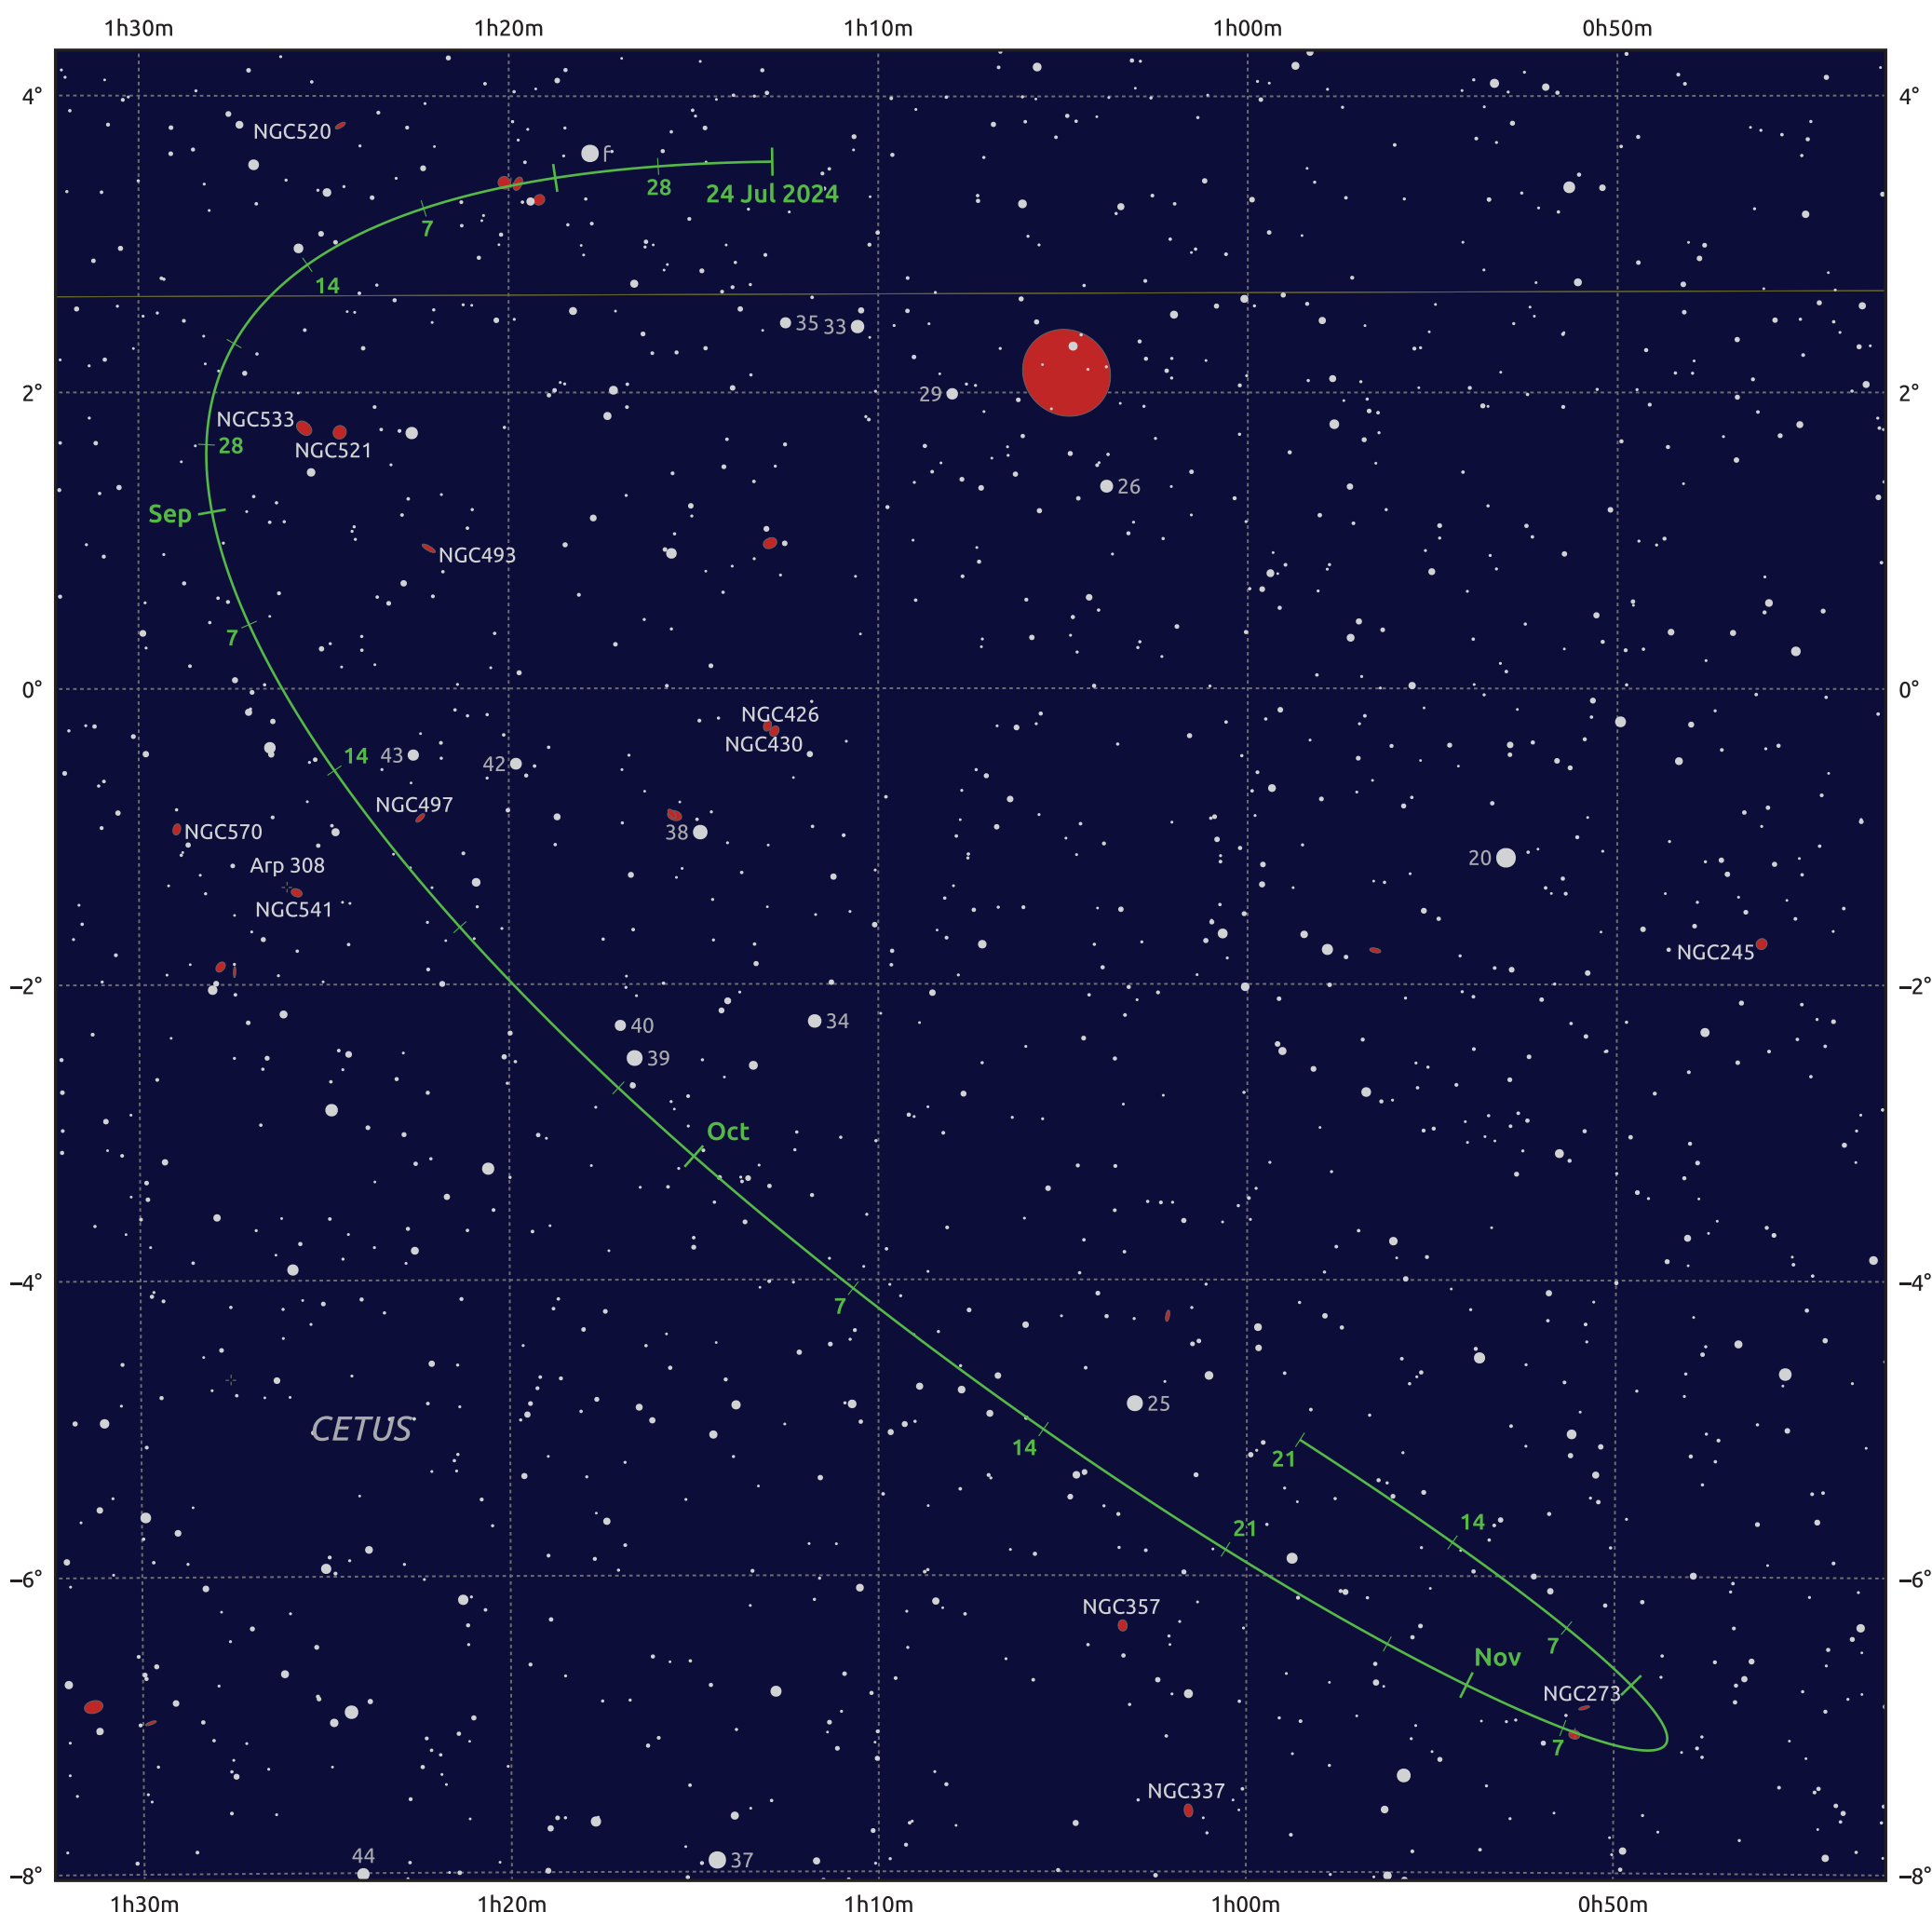

The path of Asteroid 39 Laetitia around opposition on 7 Oct 2024

© Dominic Ford 2011–2026. Date markers placed at midnight UTC. Downloaded from <https://in-the-sky.org>

Magnitude scale: 11.0 10.0 9.0 8.0 7.0 6.0 5.0 4.0

— Ecliptic Plane

- Galaxy
- Bright nebula
- Open cluster
- Globular cluster
- ◆ Planetary nebula

Date	Mag	Phase
2024 Aug 1	10.4	96%
2024 Sep 1	9.8	98%
2024 Sep 14	9.5	99%
2024 Oct 1	9.2	100%
2024 Nov 1	9.6	99%
2024 Dec 1	10.3	97%
2024 Dec 16	10.6	96%