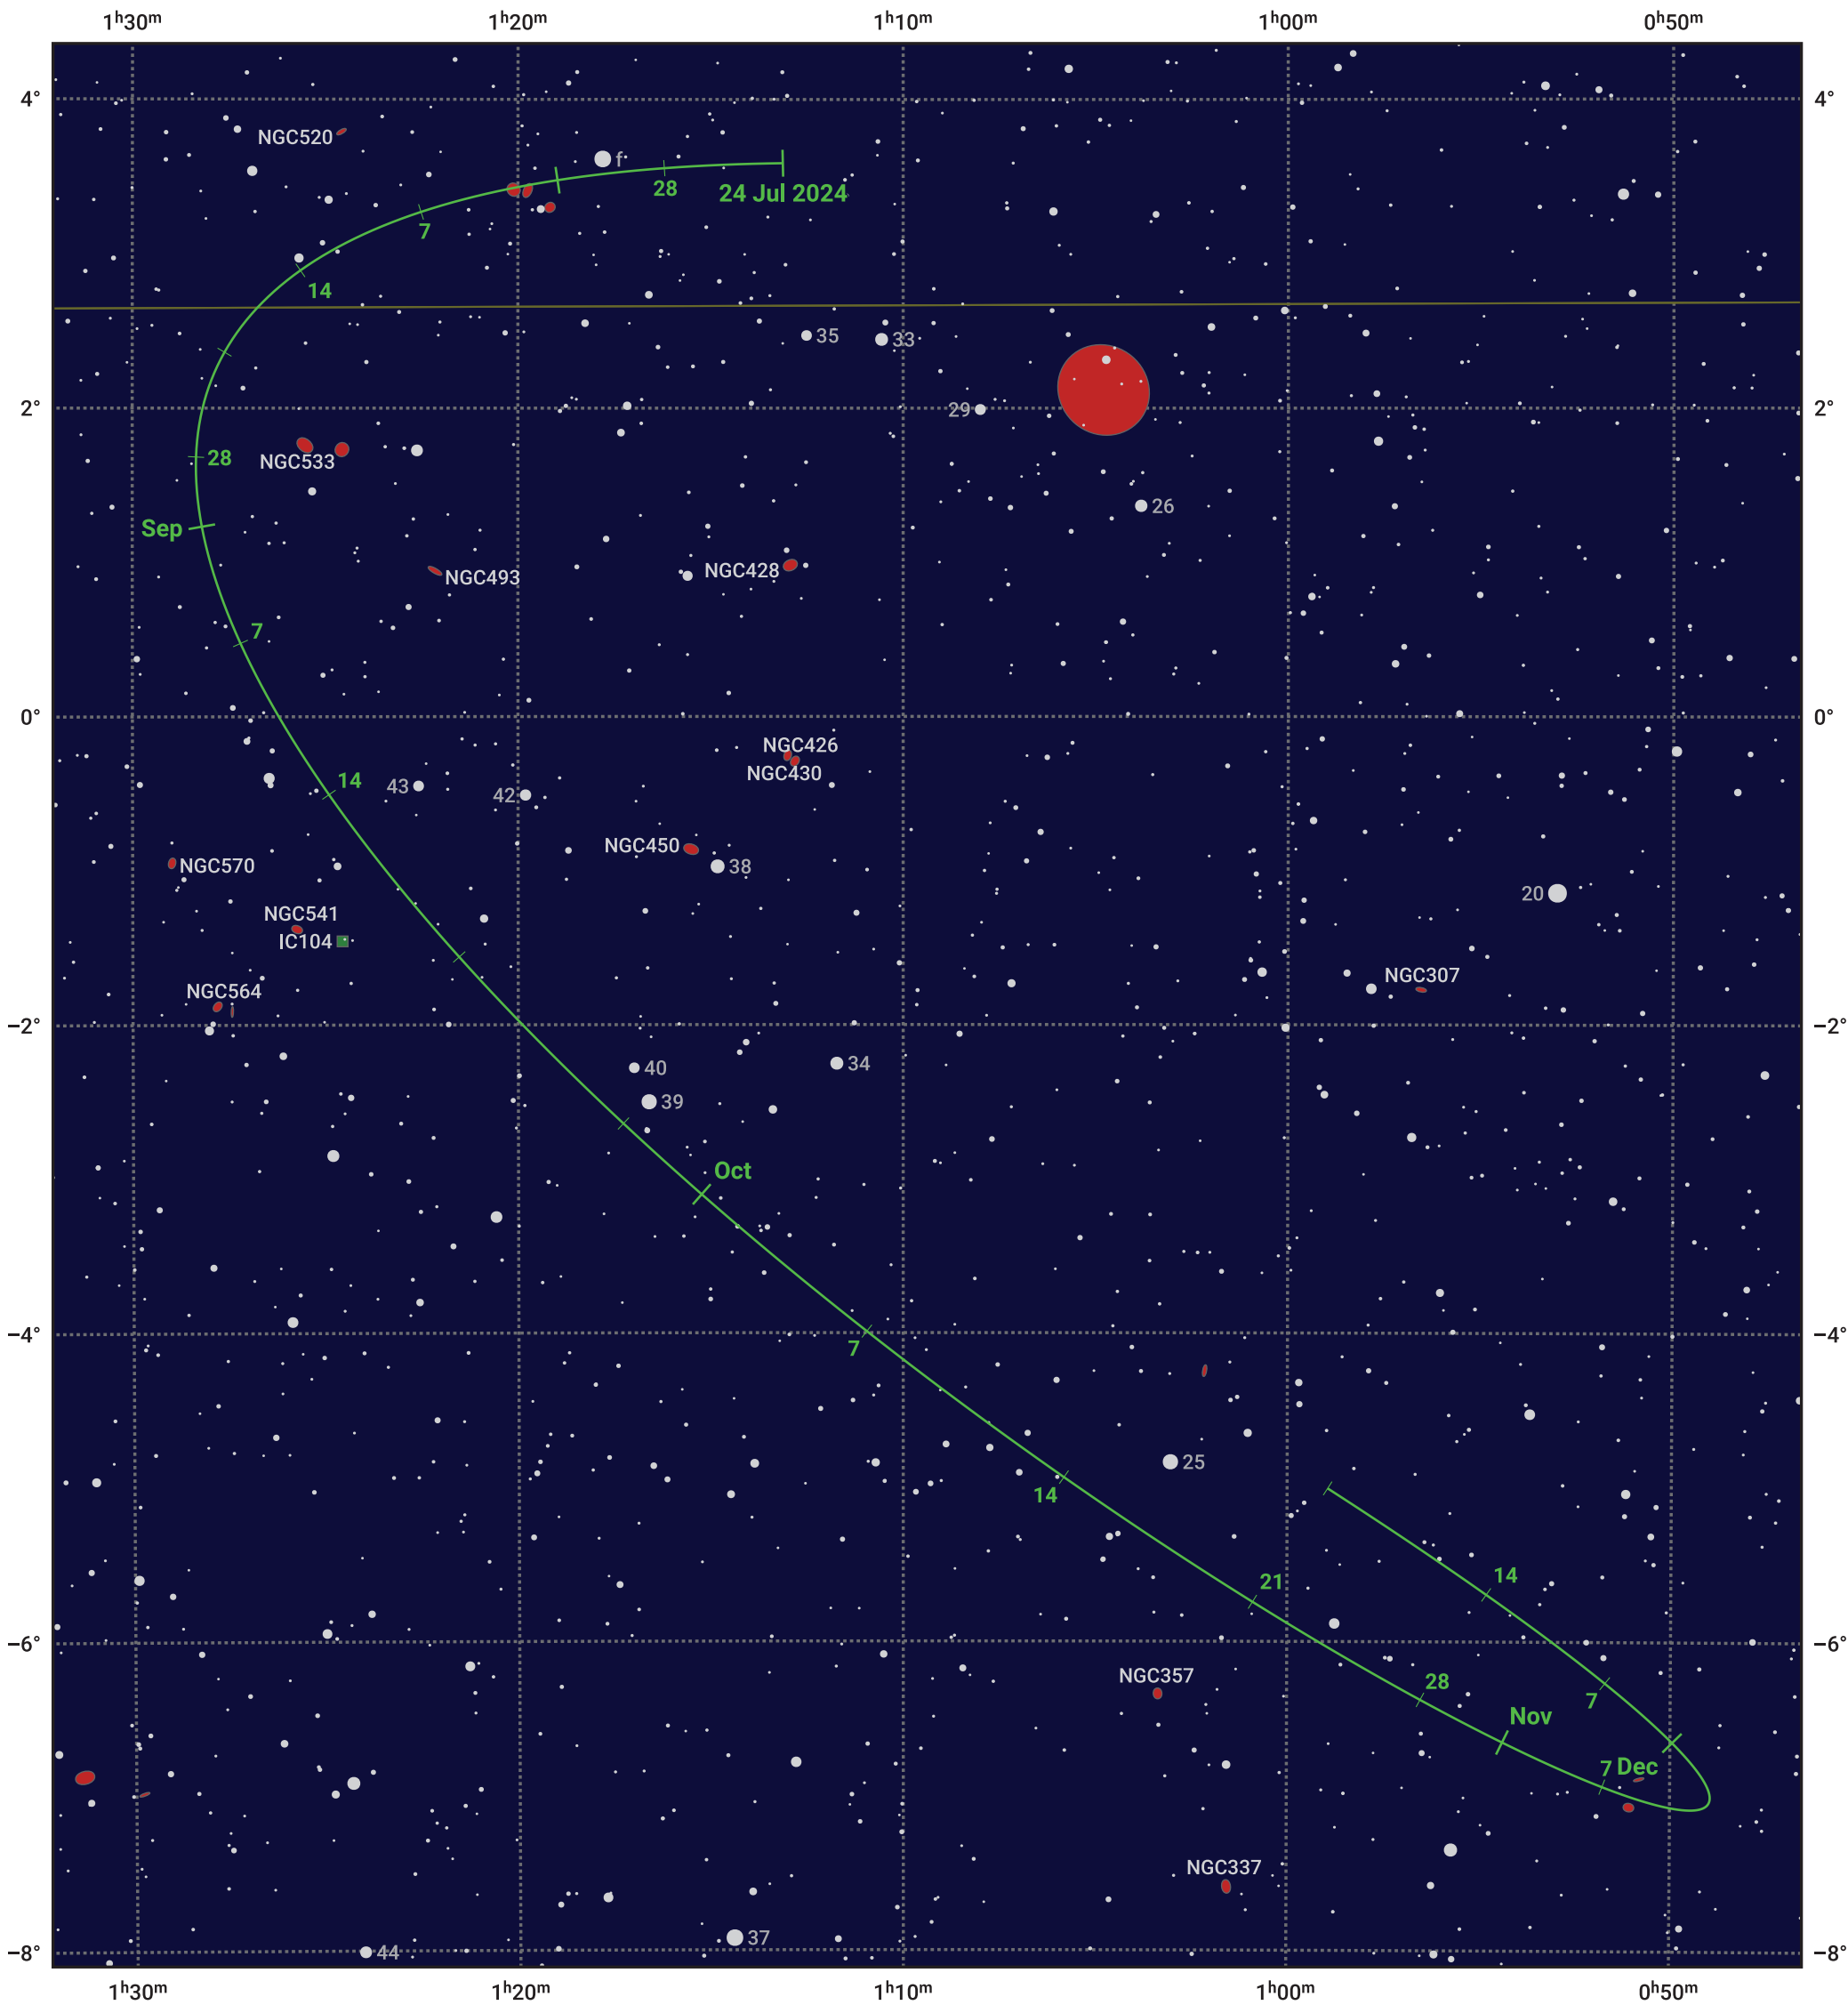

# The path of Asteroid 39 Laetitia around opposition on 7 Oct 2024

© Dominic Ford 2011–2024. Date markers placed at midnight UTC. Downloaded from <https://in-the-sky.org>

Magnitude scale: 11.0 10.0 9.0 8.0 7.0 6.0 5.0 4.0

— Ecliptic Plane

Galaxy    Bright nebula    Open cluster    Globular cluster

Date	Mag	Phase
2024 Aug 1	10.5	96%
2024 Sep 1	9.8	98%
2024 Sep 14	9.6	99%
2024 Oct 1	9.2	100%
2024 Nov 1	9.6	99%
2024 Dec 1	10.3	97%
2024 Dec 16	10.6	96%