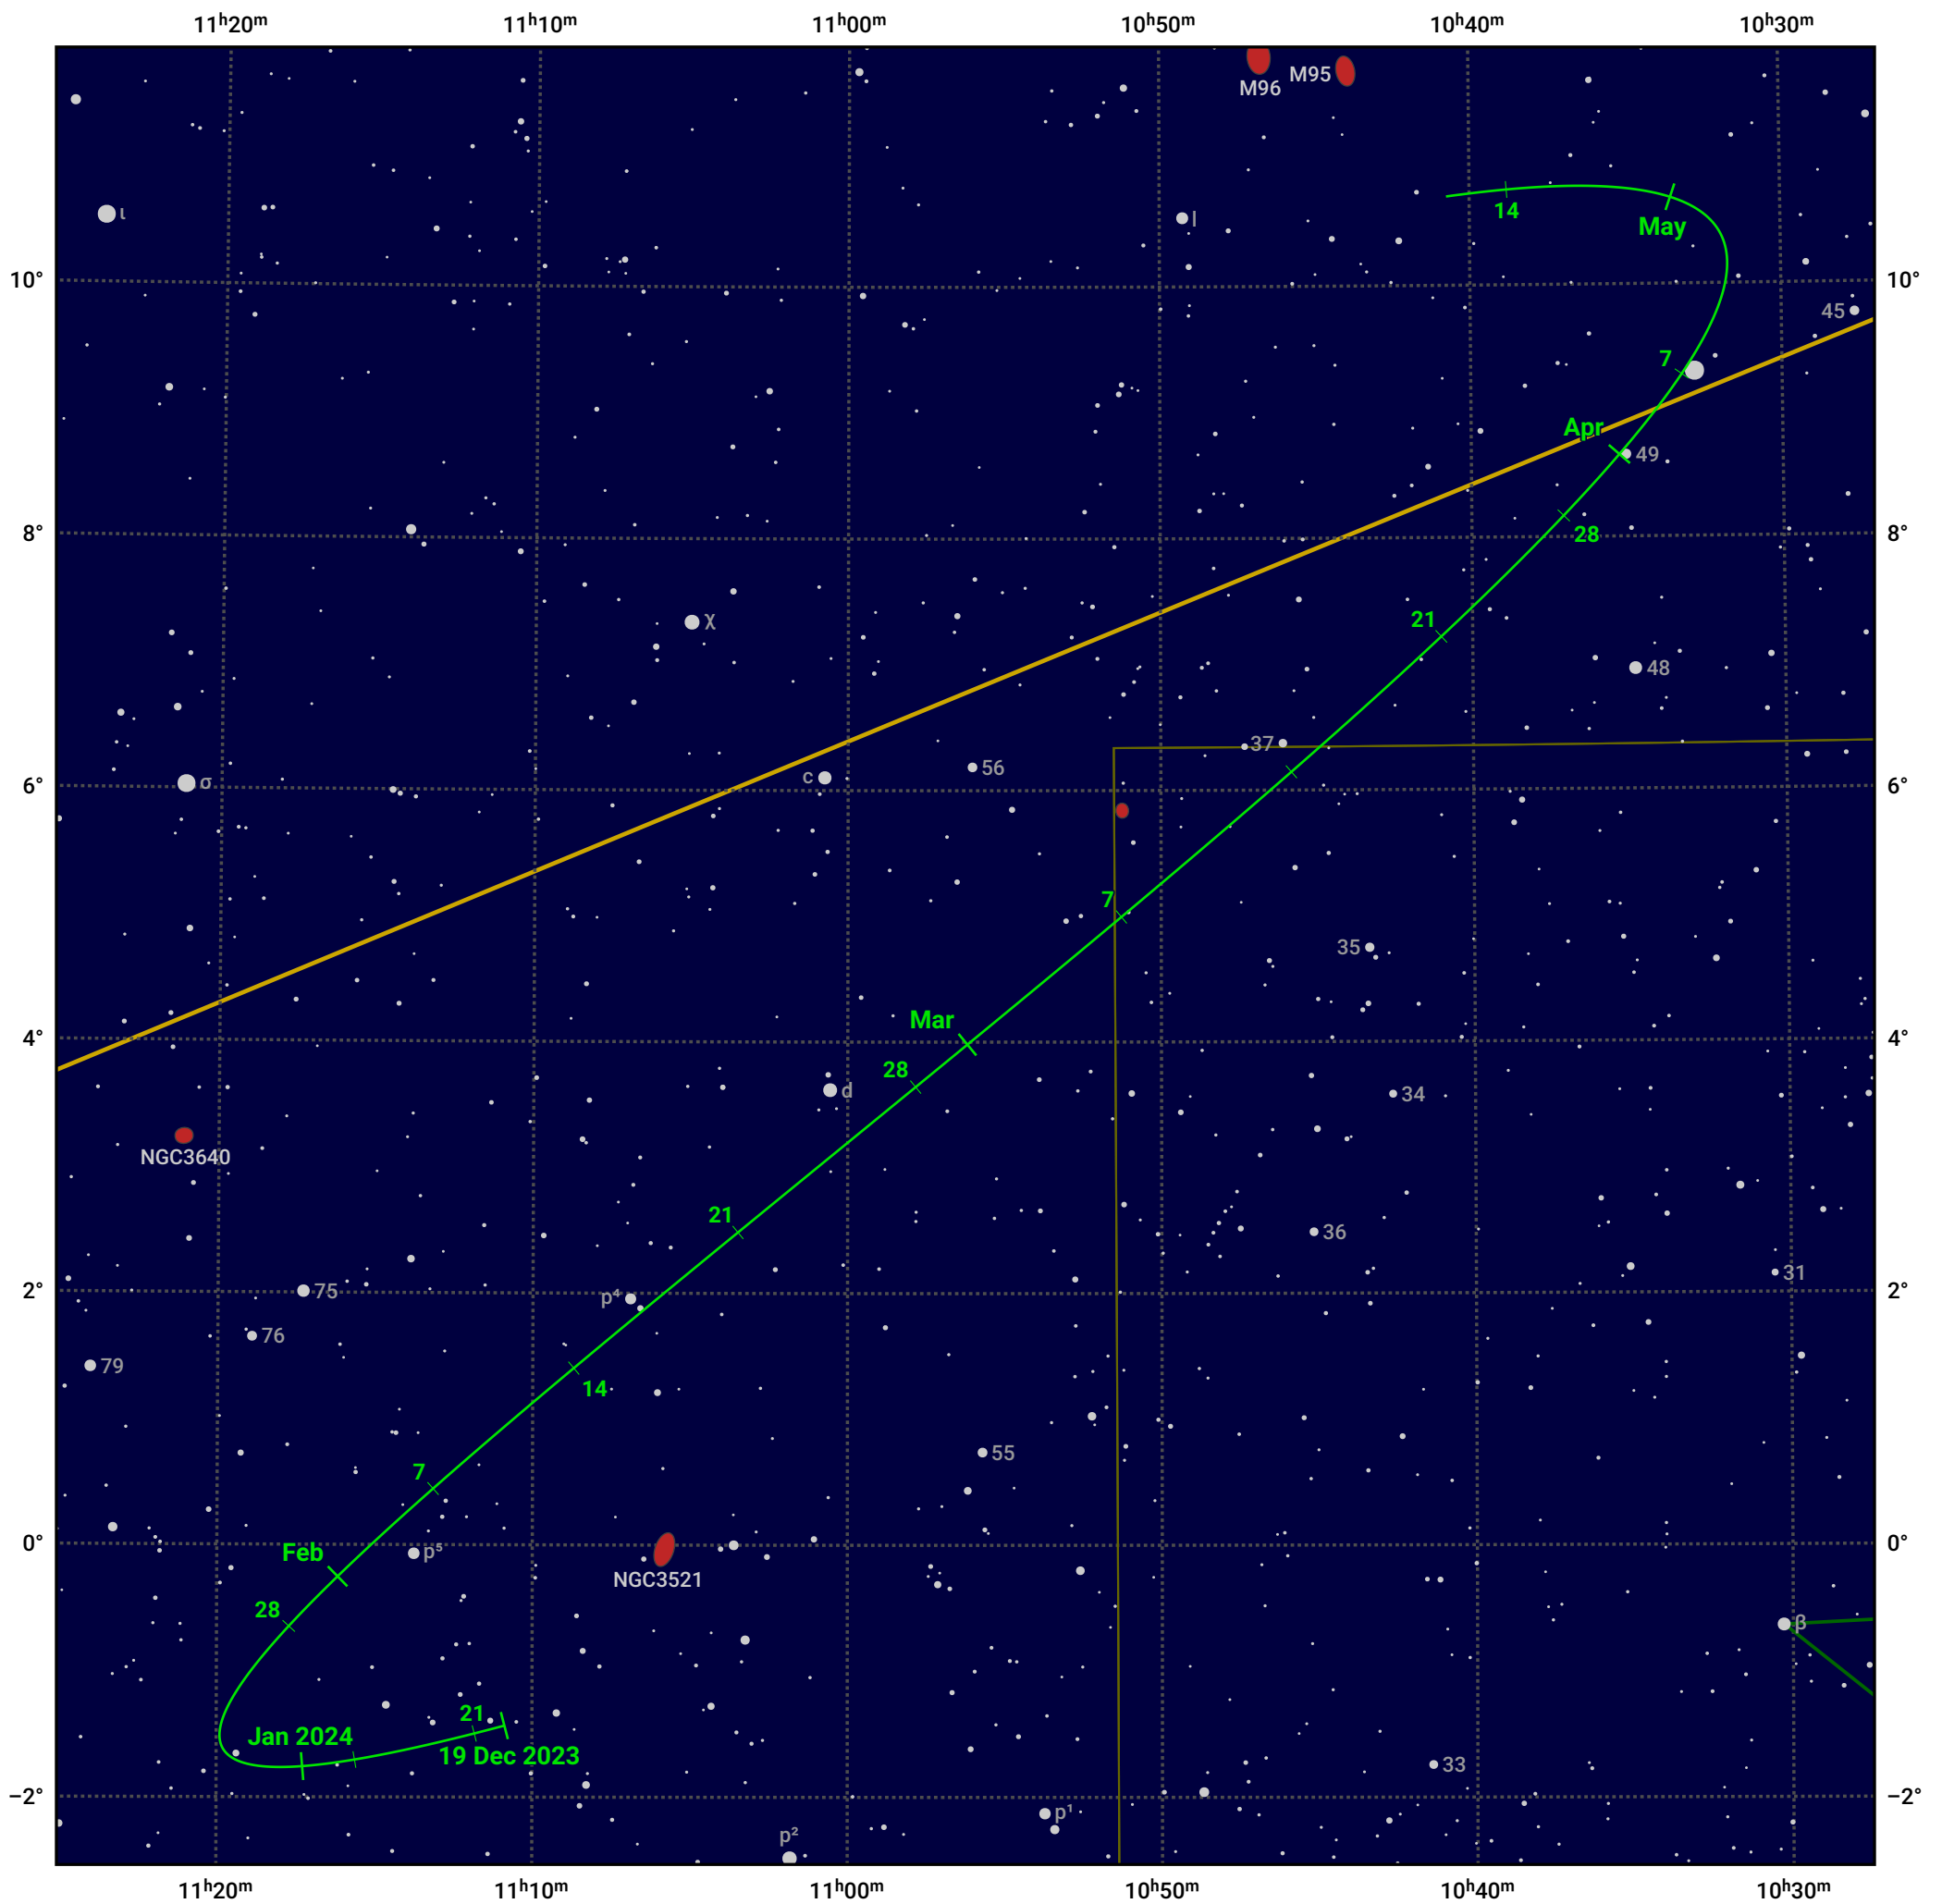

# The path of Asteroid 3 Juno around opposition on 3 Mar 2024

© Dominic Ford 2011–2024. Date markers placed at midnight UTC. Downloaded from <https://in-the-sky.org>

Magnitude scale: 10.0 9.0 8.0 7.0 6.0 5.0 4.0 3.0

— Ecliptic Plane

Galaxy    Bright nebula    Open cluster    Globular cluster

Date	Mag	Phase
2024 Jan 1	9.7	96%
2024 Feb 1	9.2	99%
2024 Feb 20	8.9	100%
2024 Mar 1	8.6	100%
2024 Apr 1	9.4	99%
2024 Apr 19	9.9	98%
2024 May 1	10.2	97%