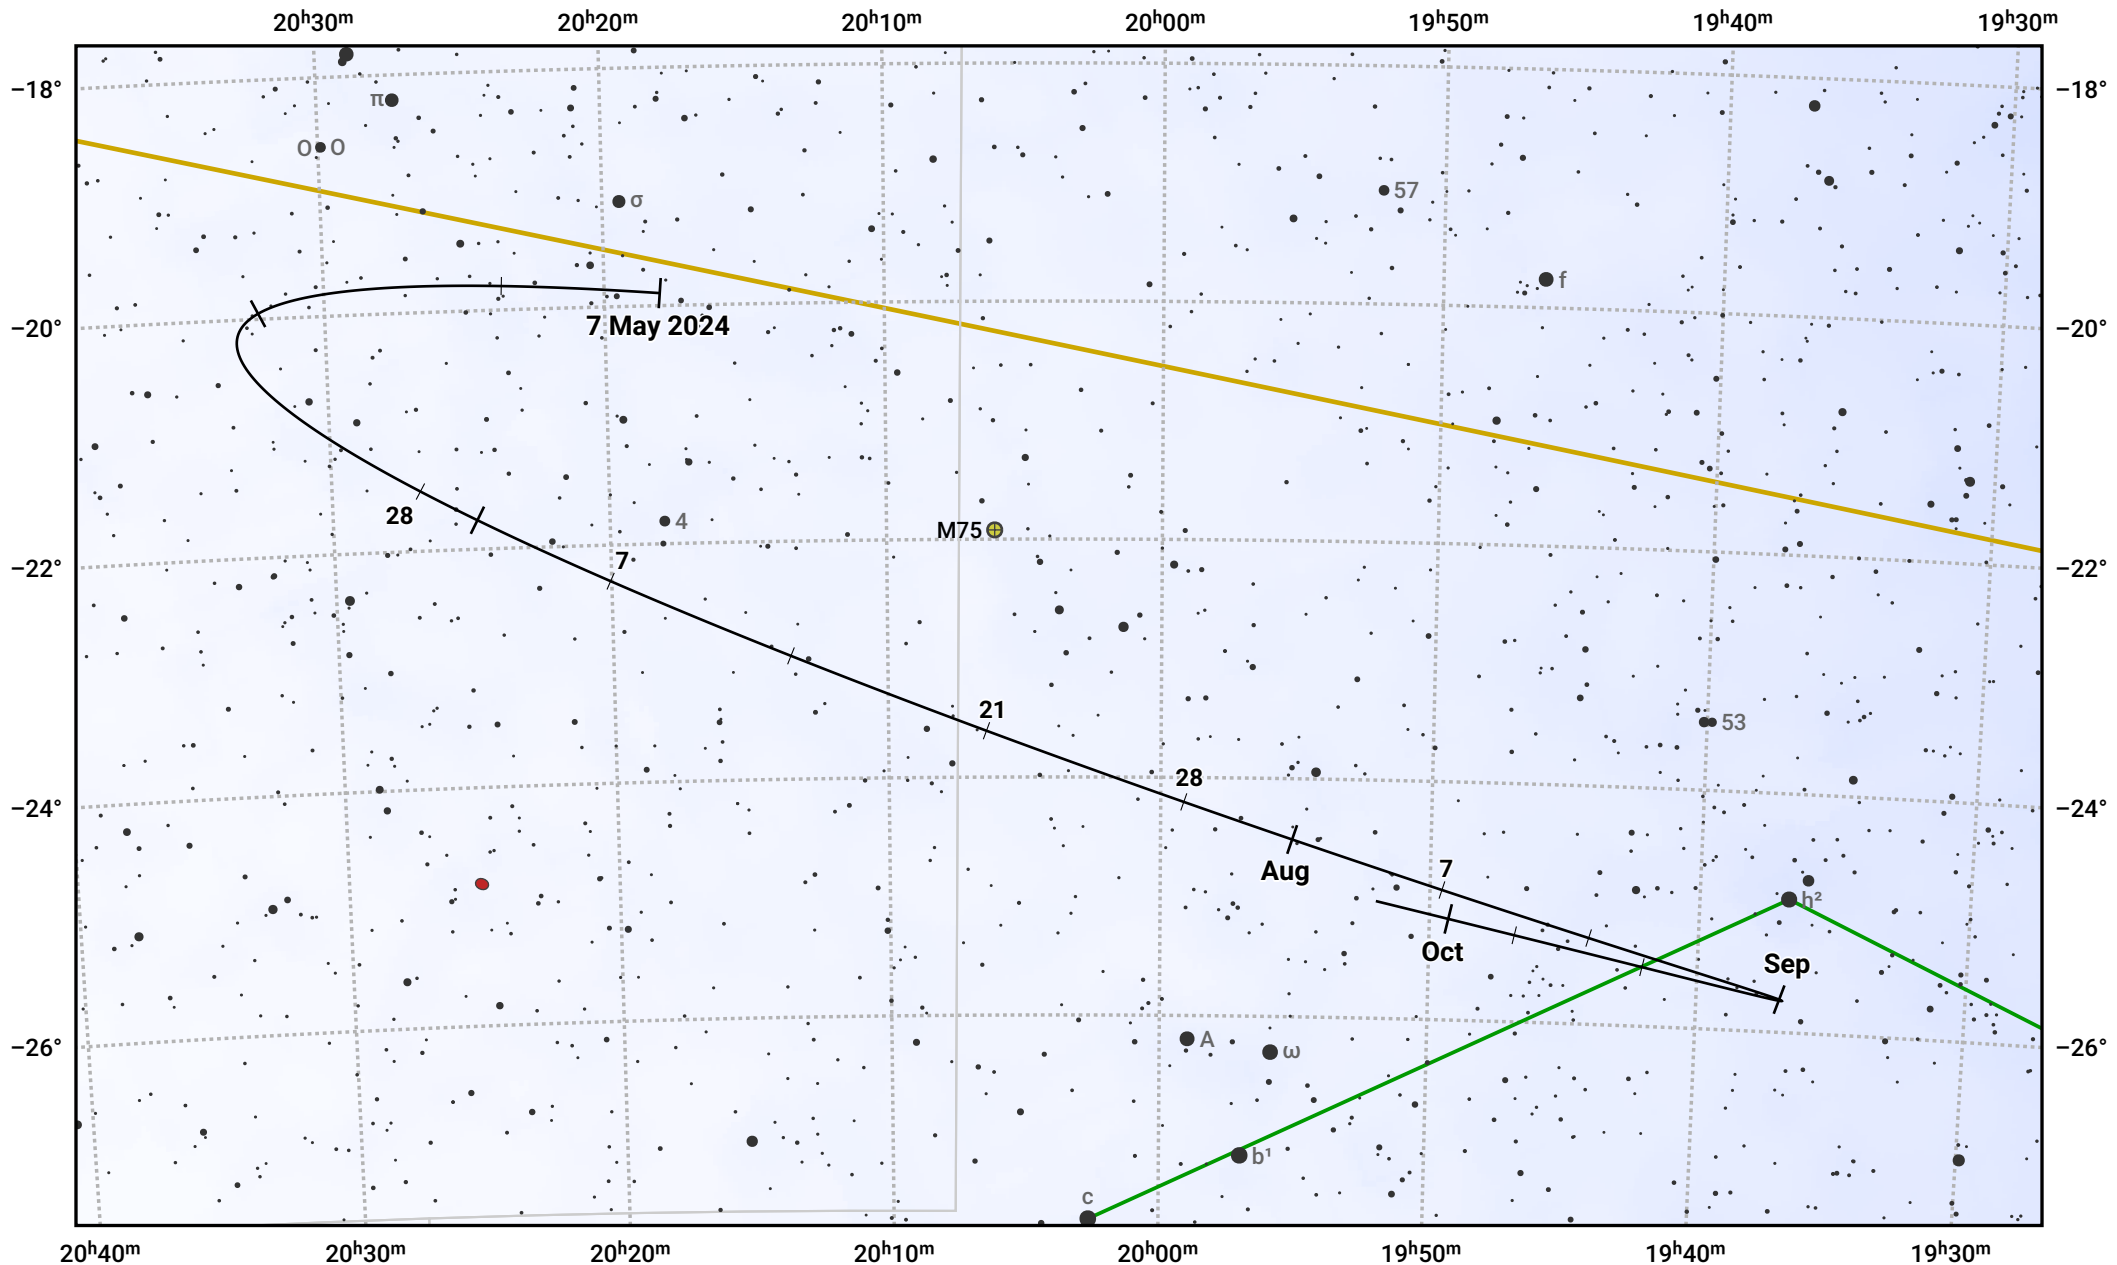

The path of Asteroid 40 Harmonia around opposition on 21 Jul 2024

© Dominic Ford 2011–2024. Date markers placed at midnight UTC. Downloaded from <https://in-the-sky.org>

Magnitude scale: · 10.0 · 9.0 · 8.0 · 7.0 · 6.0 · 5.0 · 4.0

— Ecliptic Plane

Galaxy Bright nebula Open cluster Globular cluster

| Date | Mag | Phase |
|-------------|------|-------|
| 2024 Jun 1 | 10.2 | 96% |
| 2024 Jun 22 | 9.7 | 98% |
| 2024 Jul 1 | 9.5 | 99% |
| 2024 Aug 1 | 9.2 | 100% |
| 2024 Sep 1 | 10.0 | 97% |
| 2024 Oct 1 | 10.6 | 95% |