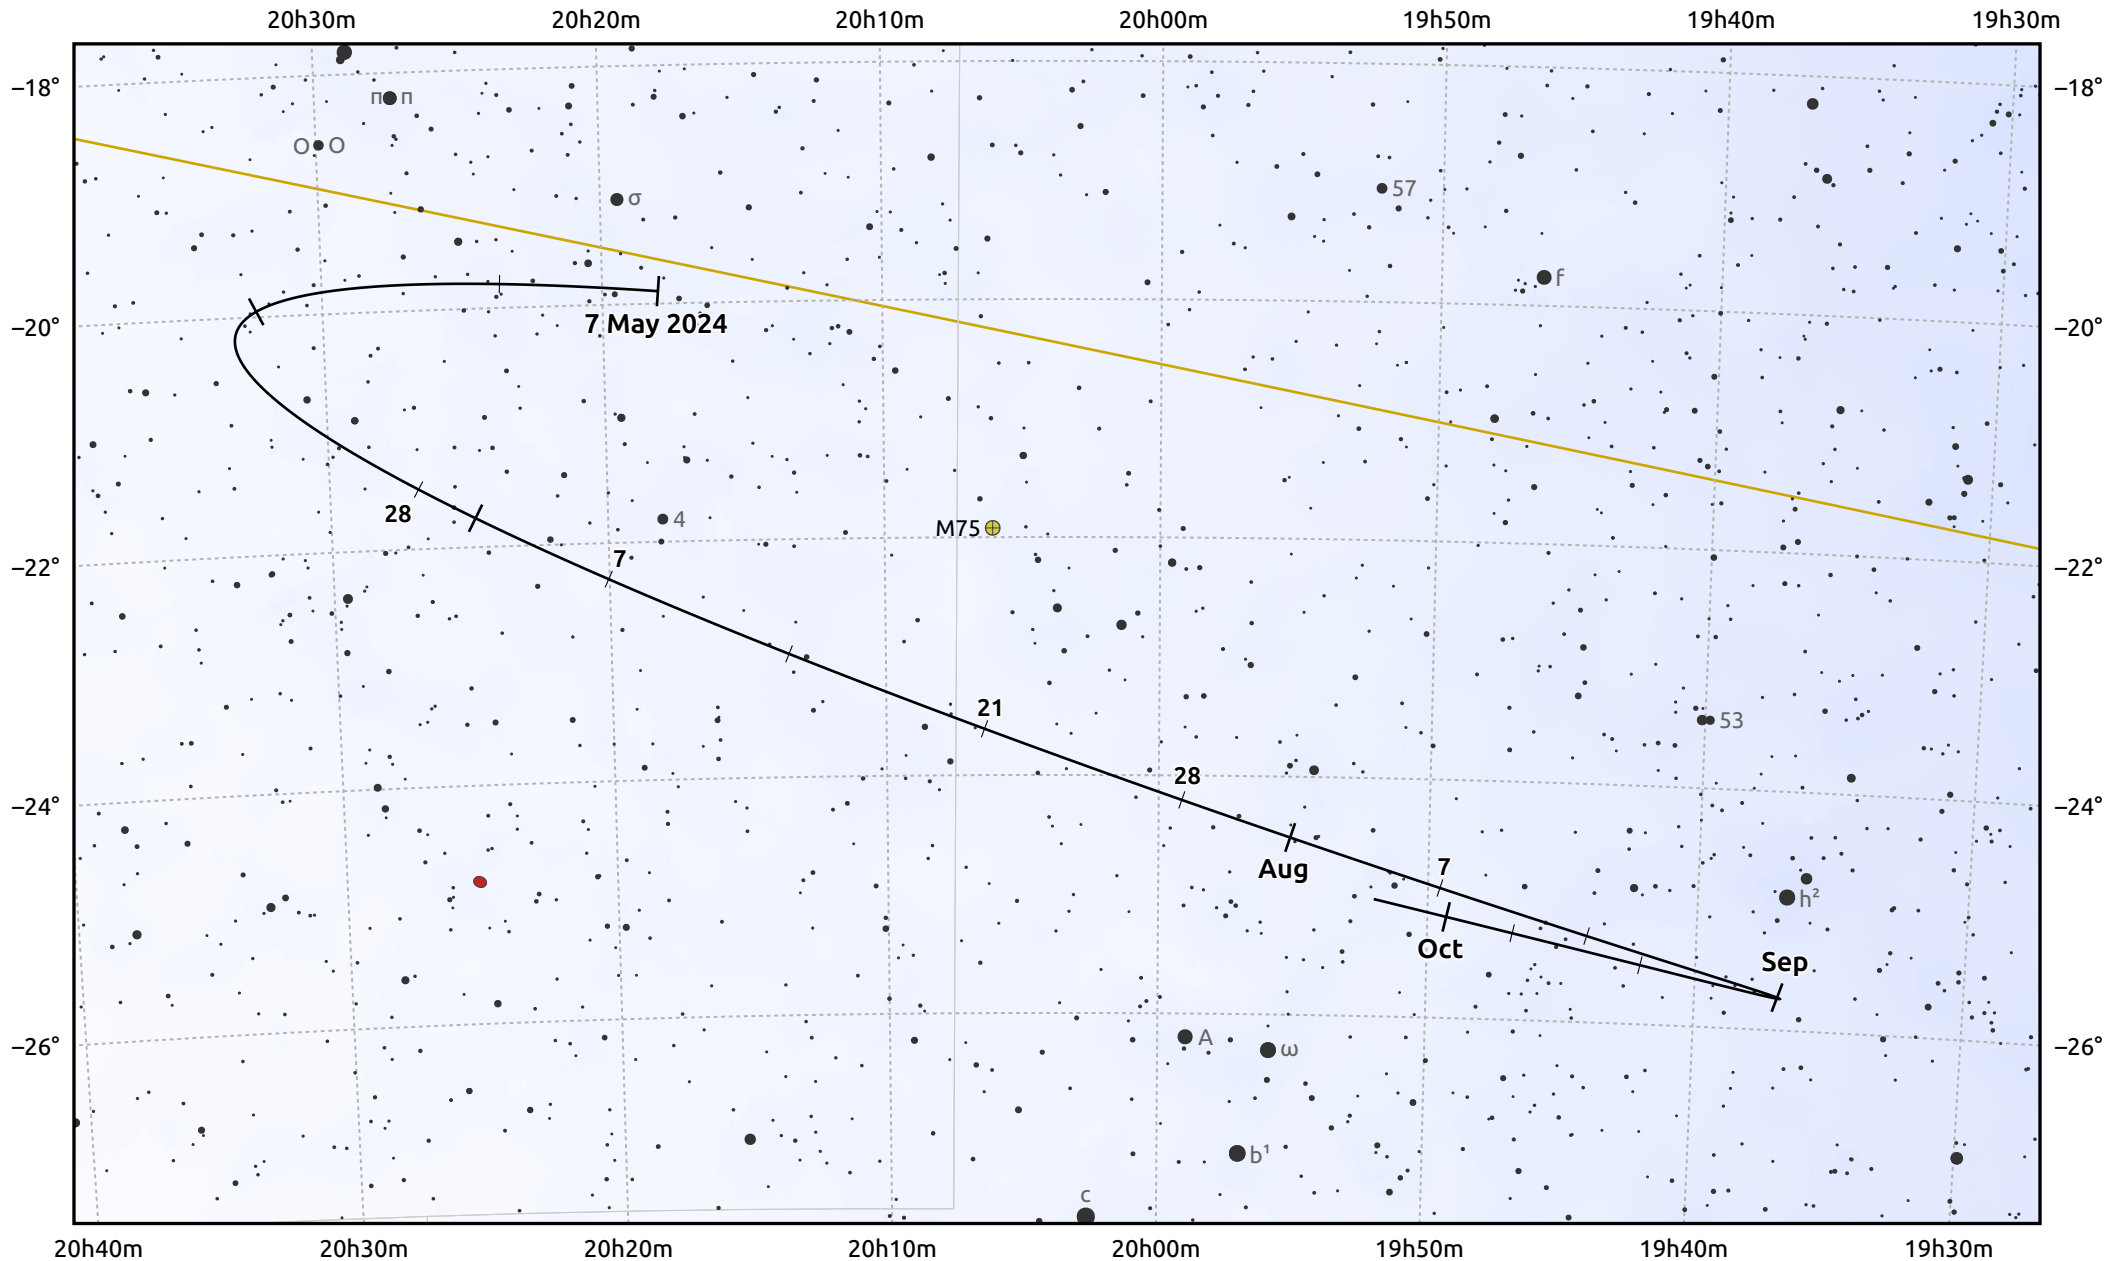

# The path of Asteroid 40 Harmonia around opposition on 21 Jul 2024

© Dominic Ford 2011–2026. Date markers placed at midnight UTC. Downloaded from <https://in-the-sky.org>

Magnitude scale: · 10.0 · 9.0 · 8.0 · 7.0 · 6.0 · 5.0 · 4.0

— Ecliptic Plane

● Galaxy   
 ■ Bright nebula   
 ● Open cluster   
 ⊕ Globular cluster   
 ⊕ Planetary nebula

Date	Mag	Phase
2024 Jun 1	10.2	96%
2024 Jun 22	9.7	98%
2024 Jul 1	9.5	99%
2024 Aug 1	9.2	100%
2024 Sep 1	10.0	97%
2024 Oct 1	10.6	95%