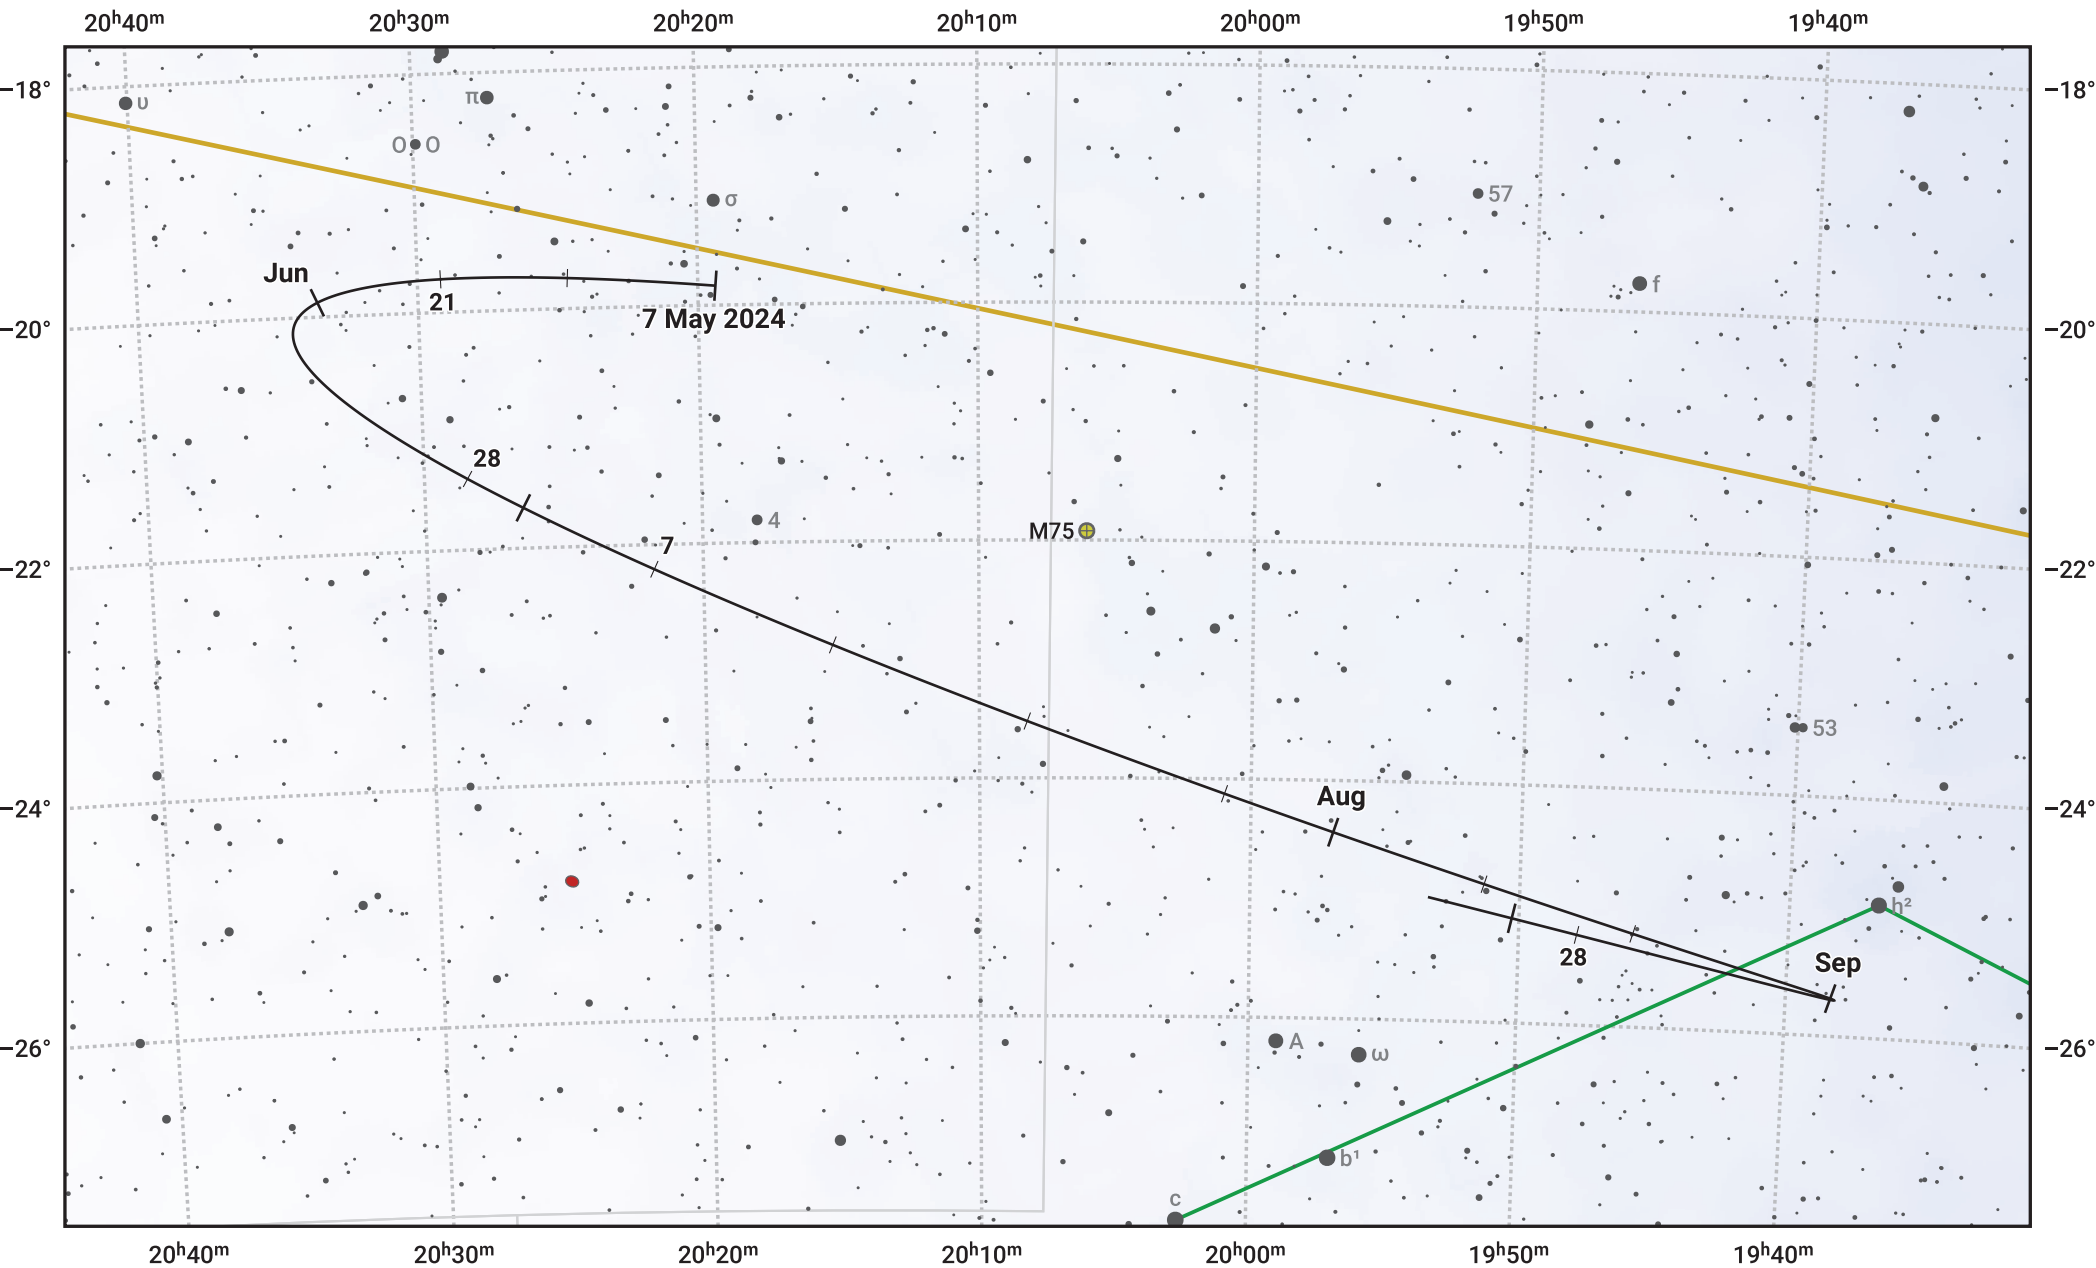

# The path of Asteroid 40 Harmonia around opposition on 21 Jul 2024

© Dominic Ford 2011–2024. Date markers placed at midnight UTC. Downloaded from <https://in-the-sky.org>

Magnitude scale: 10.0 9.0 8.0 7.0 6.0 5.0 4.0

— Ecliptic Plane

● Galaxy   
 ■ Bright nebula   
 ● Open cluster   
 ⊕ Globular cluster

Date	Mag	Phase
2024 Jun 1	10.2	96%
2024 Jun 22	9.7	98%
2024 Jul 1	9.5	99%
2024 Aug 1	9.2	100%
2024 Sep 1	10.0	97%
2024 Oct 1	10.6	95%