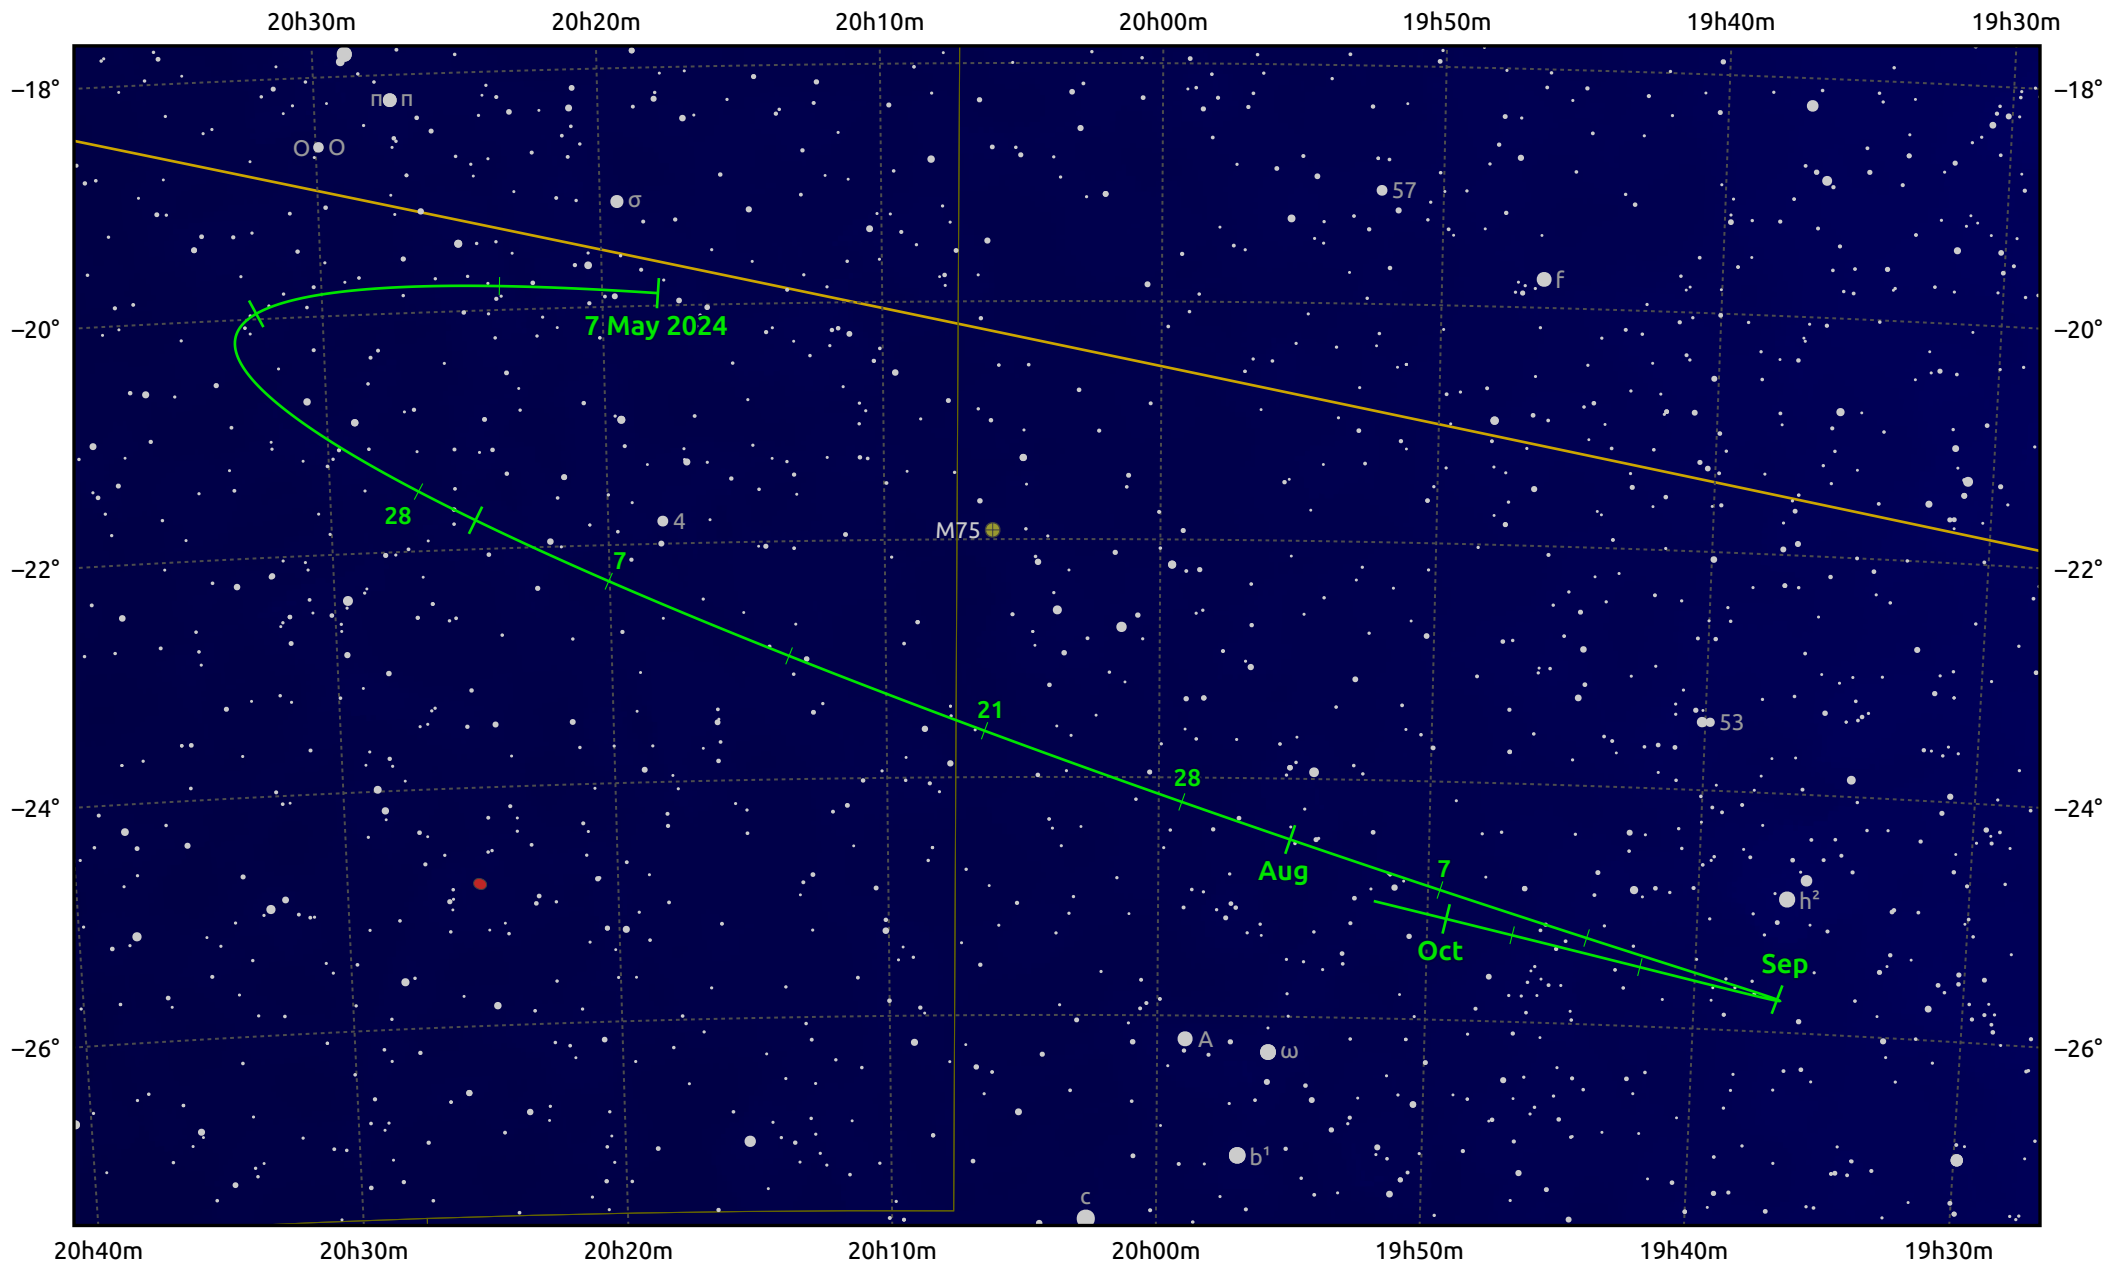

The path of Asteroid 40 Harmonia around opposition on 21 Jul 2024

© Dominic Ford 2011–2026. Date markers placed at midnight UTC. Downloaded from <https://in-the-sky.org>

Magnitude scale: · 10.0 · 9.0 · 8.0 · 7.0 · 6.0 · 5.0 · 4.0

— Ecliptic Plane

- Galaxy
- Bright nebula
- Open cluster
- Globular cluster
- ◆ Planetary nebula

Date	Mag	Phase
2024 Jun 1	10.2	96%
2024 Jun 22	9.7	98%
2024 Jul 1	9.5	99%
2024 Aug 1	9.2	100%
2024 Sep 1	10.0	97%
2024 Oct 1	10.6	95%