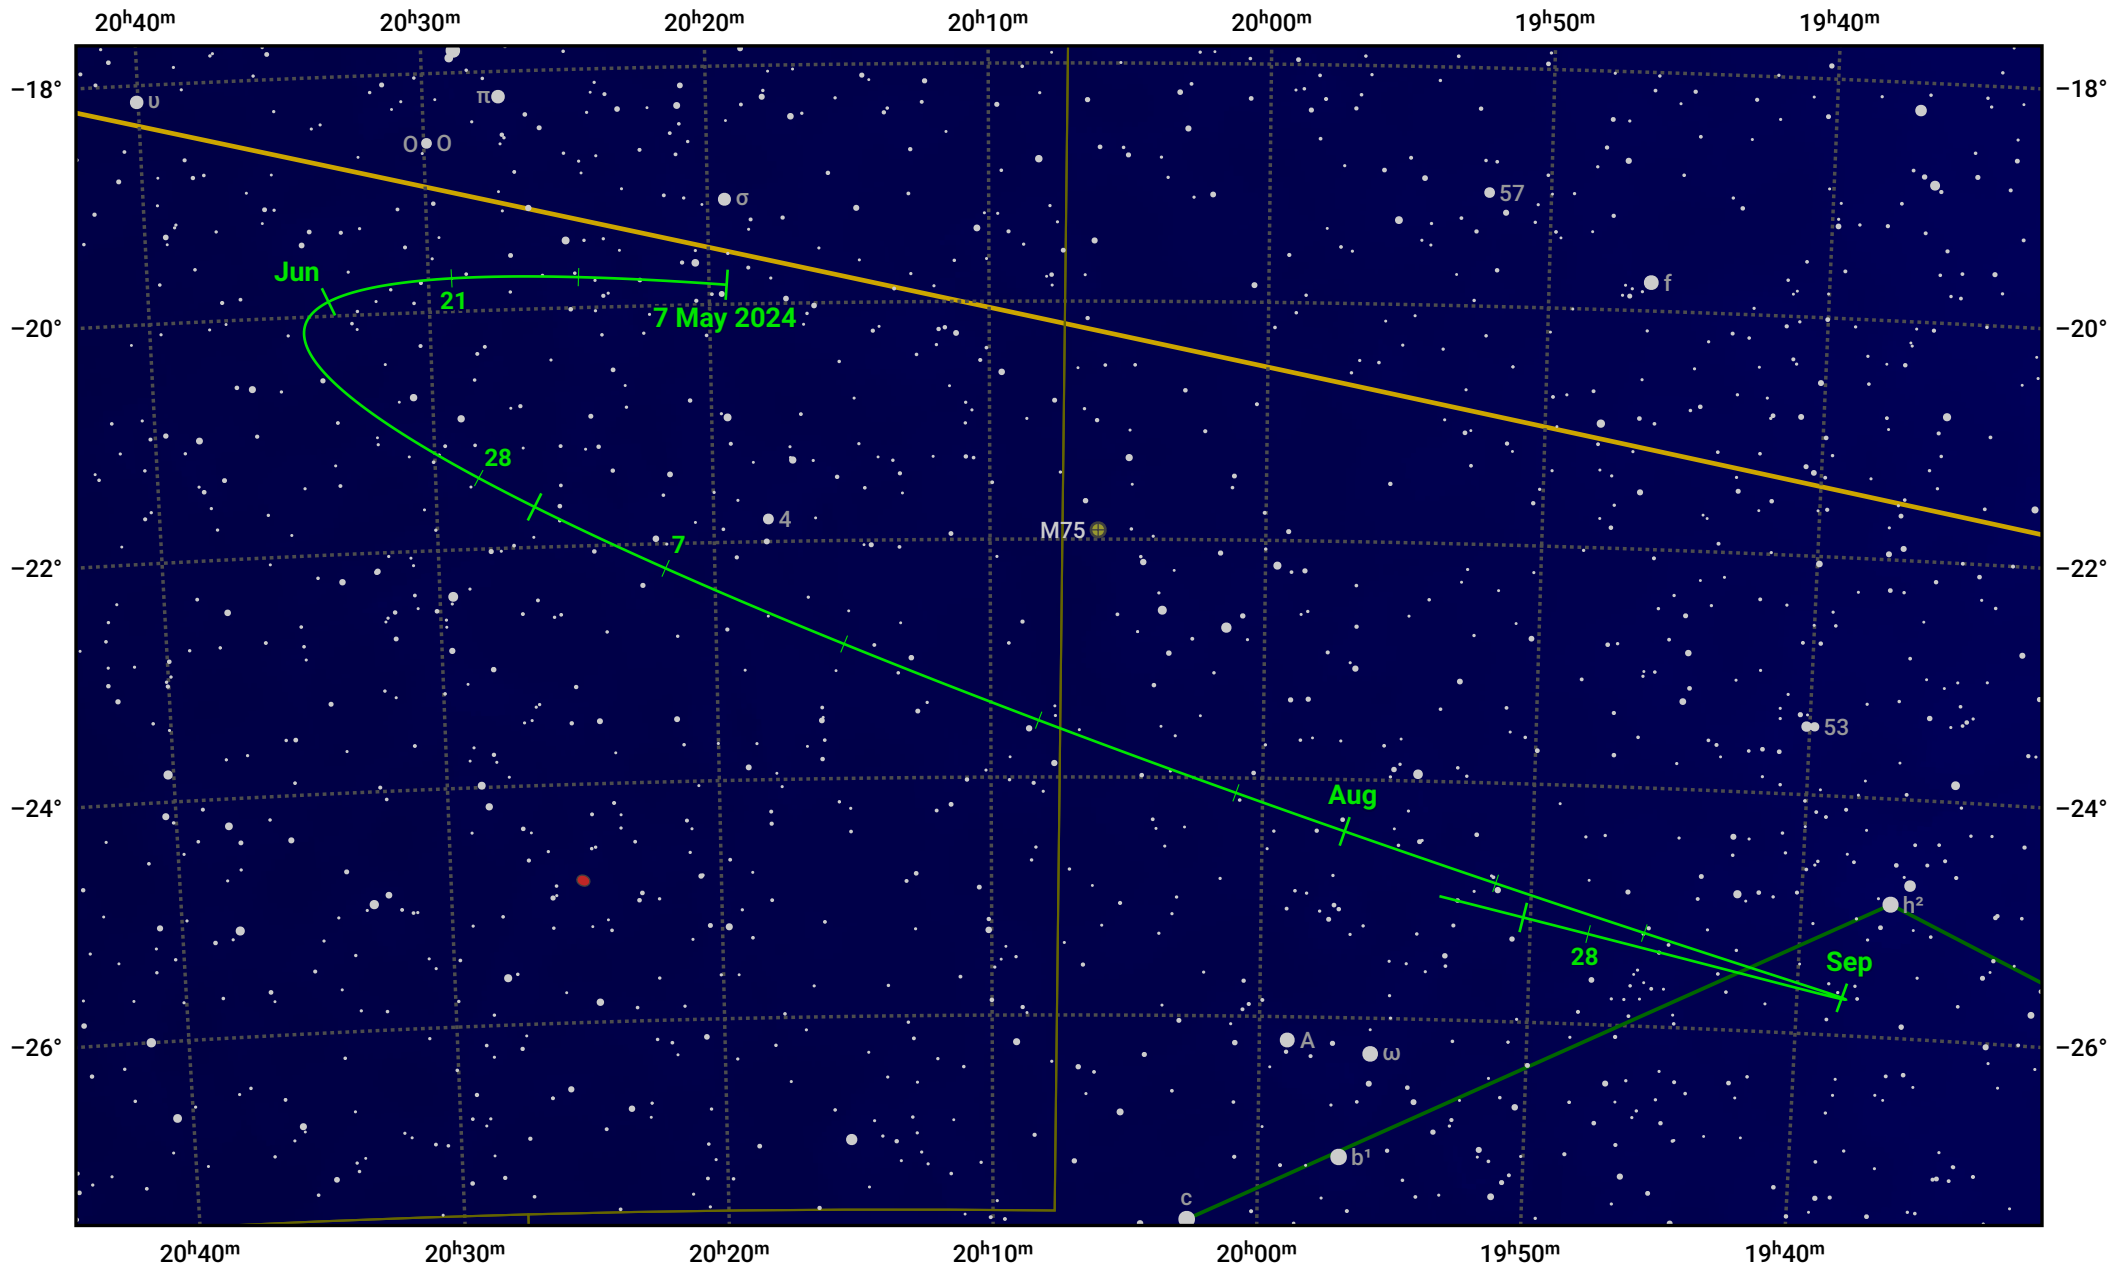

The path of Asteroid 40 Harmonia around opposition on 21 Jul 2024

© Dominic Ford 2011–2024. Date markers placed at midnight UTC. Downloaded from <https://in-the-sky.org>

Magnitude scale: \bullet 10.0 \bullet 9.0 \bullet 8.0 \bullet 7.0 \bullet 6.0 \bullet 5.0 \bullet 4.0

— Ecliptic Plane

Galaxy Bright nebula Open cluster Globular cluster

Date	Mag	Phase
2024 Jun 1	10.2	96%
2024 Jun 22	9.7	98%
2024 Jul 1	9.5	99%
2024 Aug 1	9.2	100%
2024 Sep 1	10.0	97%
2024 Oct 1	10.6	95%