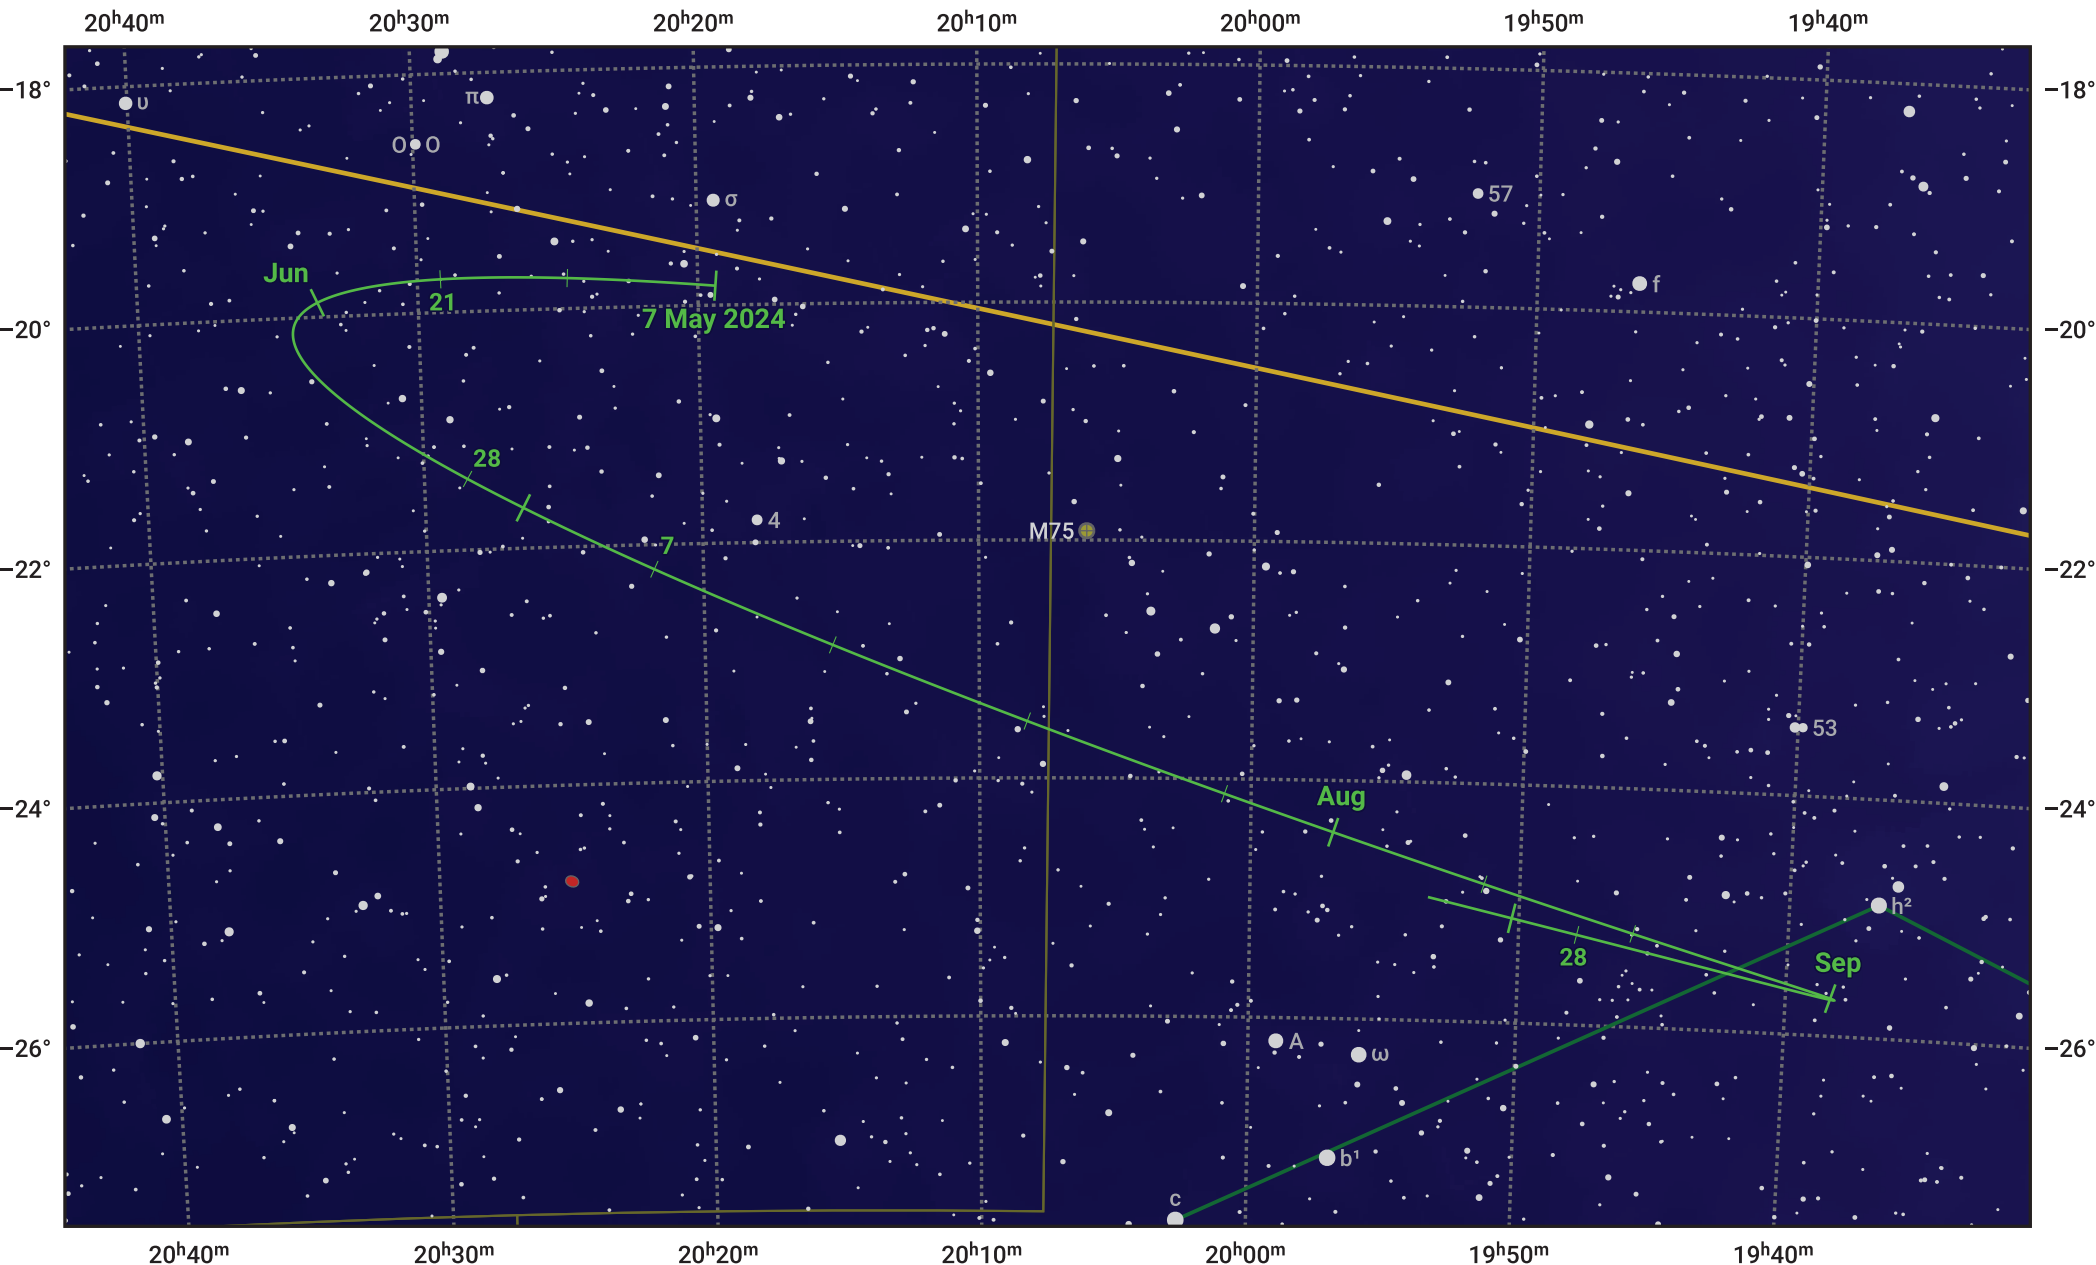

# The path of Asteroid 40 Harmonia around opposition on 21 Jul 2024

© Dominic Ford 2011–2024. Date markers placed at midnight UTC. Downloaded from <https://in-the-sky.org>

Magnitude scale: 10.0 9.0 8.0 7.0 6.0 5.0 4.0

- Ecliptic Plane
- Galaxy
- Bright nebula
- Open cluster
- Globular cluster

Date	Mag	Phase
2024 Jun 1	10.2	96%
2024 Jun 22	9.7	98%
2024 Jul 1	9.5	99%
2024 Aug 1	9.2	100%
2024 Sep 1	10.0	97%
2024 Oct 1	10.6	95%