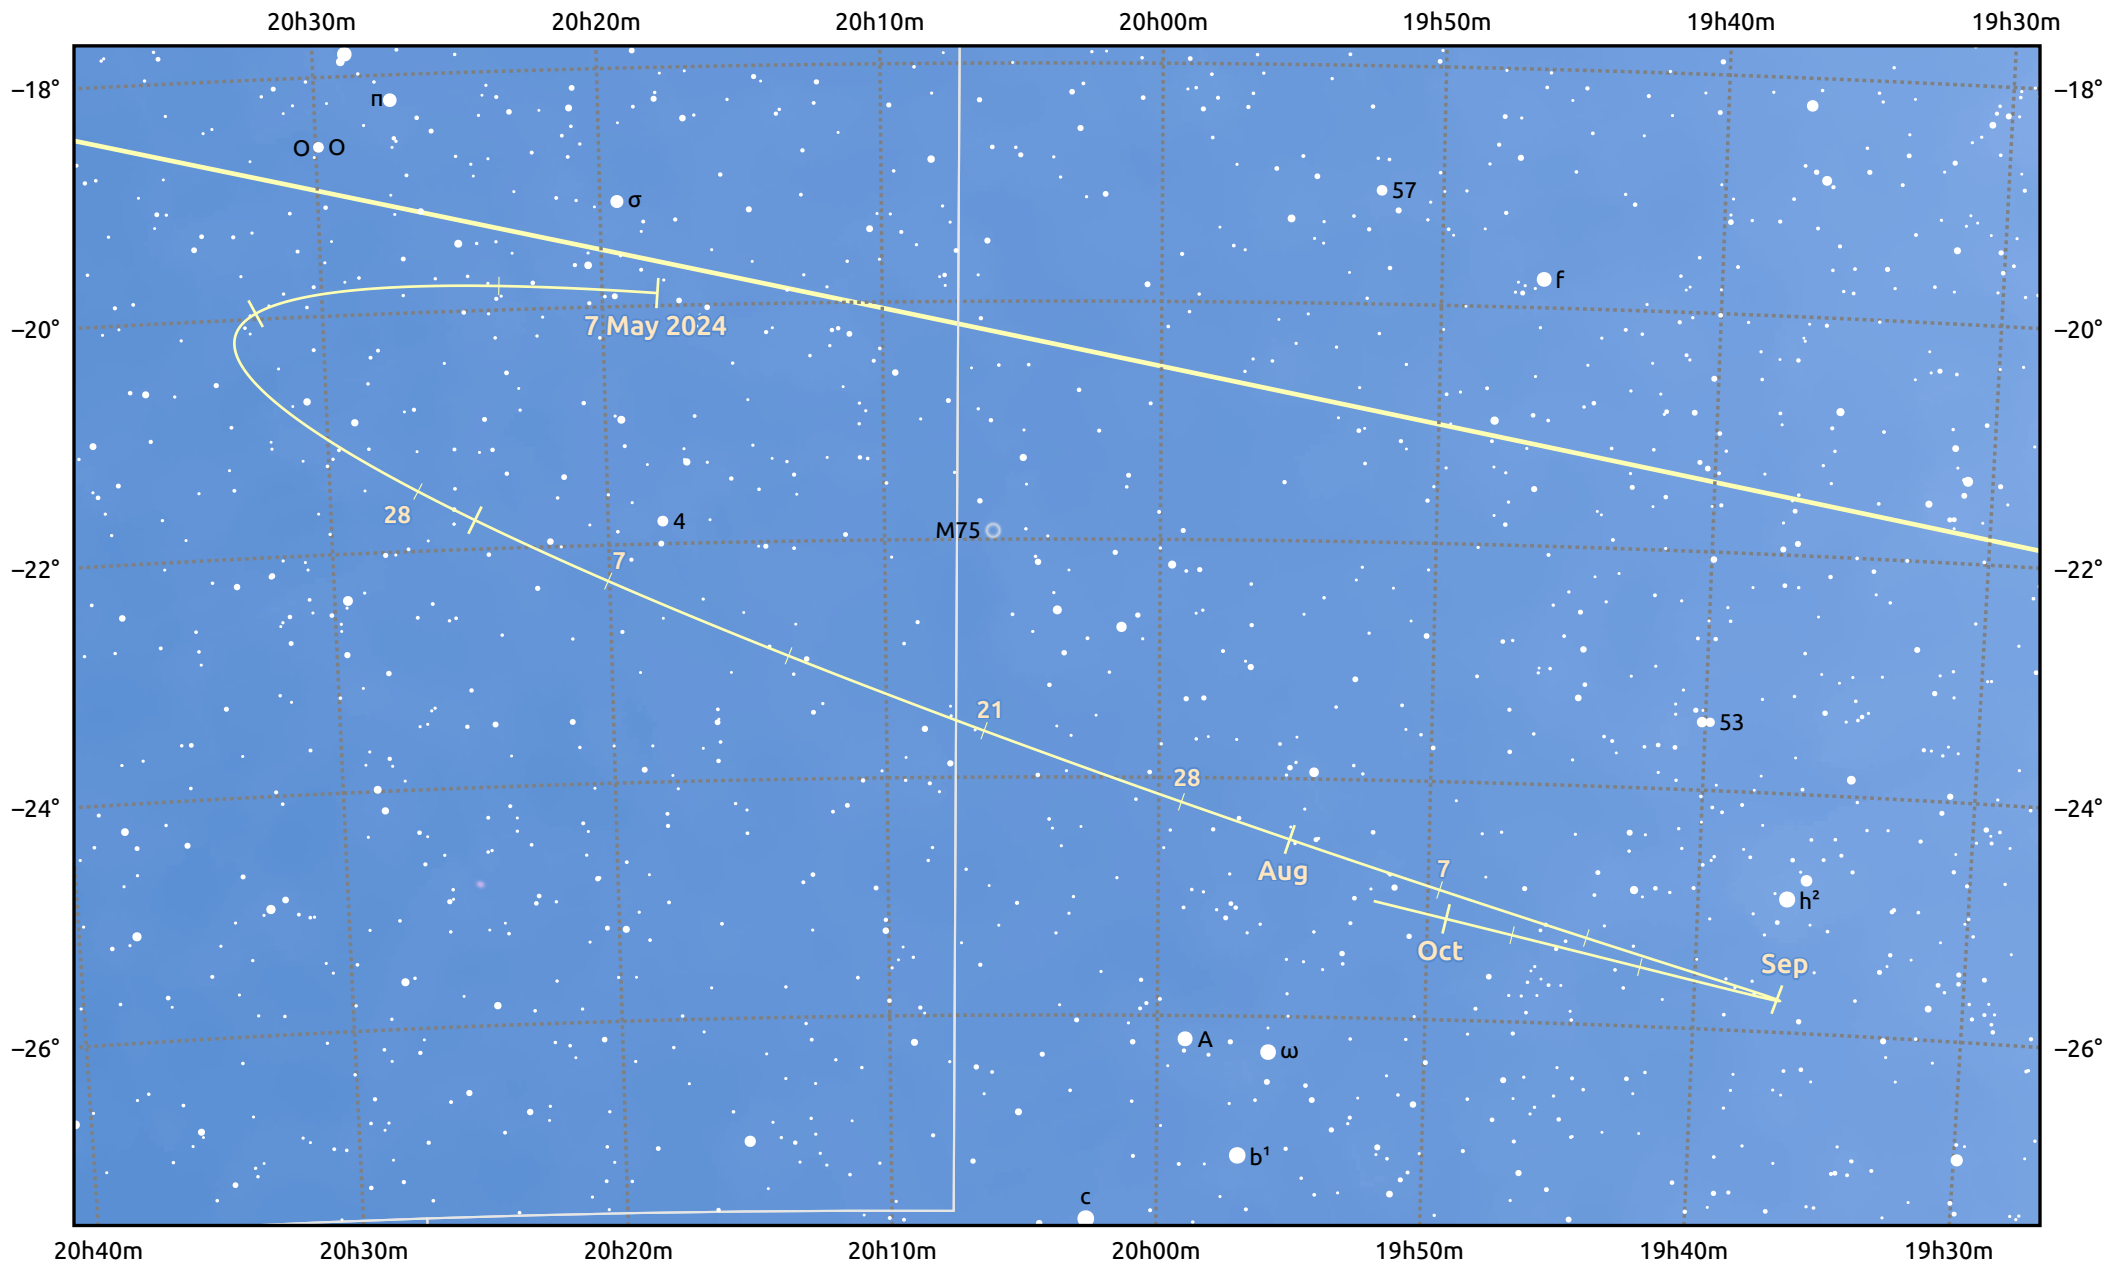

The path of Asteroid 40 Harmonia around opposition on 21 Jul 2024

© Dominic Ford 2011–2025. Date markers placed at midnight UTC. Downloaded from <https://in-the-sky.org>

Magnitude scale: · 10.0 · 9.0 · 8.0 · 7.0 · 6.0 ● 5.0 ● 4.0

— Ecliptic Plane

Galaxy Bright nebula Open cluster Globular cluster Planetary nebula

Date	Mag	Phase
2024 Jun 1	10.2	96%
2024 Jun 22	9.7	98%
2024 Jul 1	9.5	99%
2024 Aug 1	9.2	100%
2024 Sep 1	10.0	97%
2024 Oct 1	10.6	95%