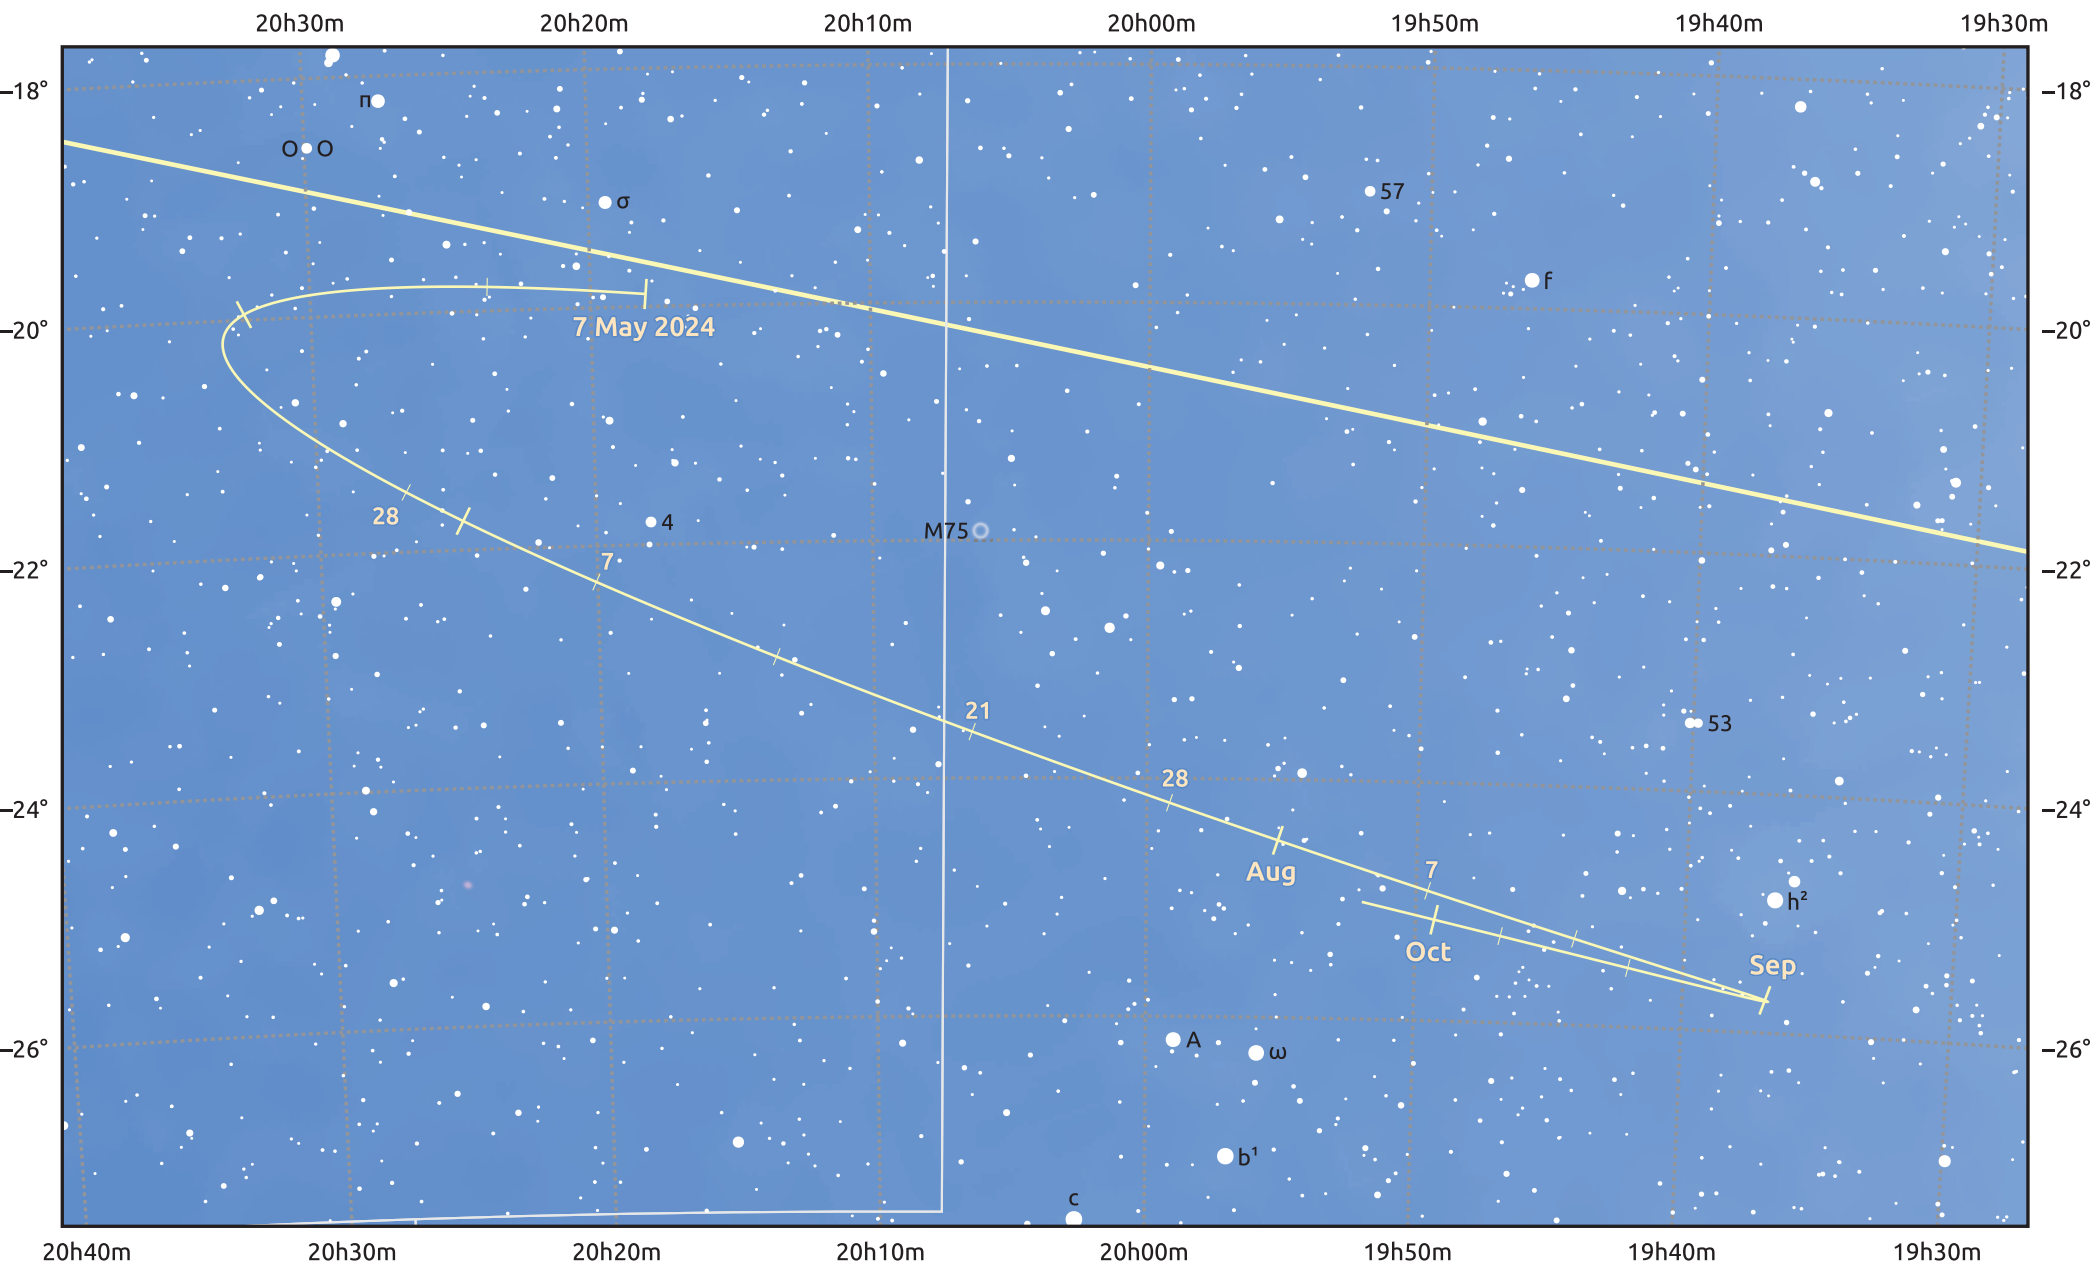

The path of Asteroid 40 Harmonia around opposition on 21 Jul 2024

© Dominic Ford 2011–2025. Date markers placed at midnight UTC. Downloaded from <https://in-the-sky.org>

Magnitude scale: • 10.0 • 9.0 • 8.0 • 7.0 • 6.0 • 5.0 • 4.0

— Ecliptic Plane

- Galaxy
- Bright nebula
- Open cluster
- Globular cluster
- Planetary nebula

Date	Mag	Phase
2024 Jun 1	10.2	96%
2024 Jun 22	9.7	98%
2024 Jul 1	9.5	99%
2024 Aug 1	9.2	100%
2024 Sep 1	10.0	97%
2024 Oct 1	10.6	95%