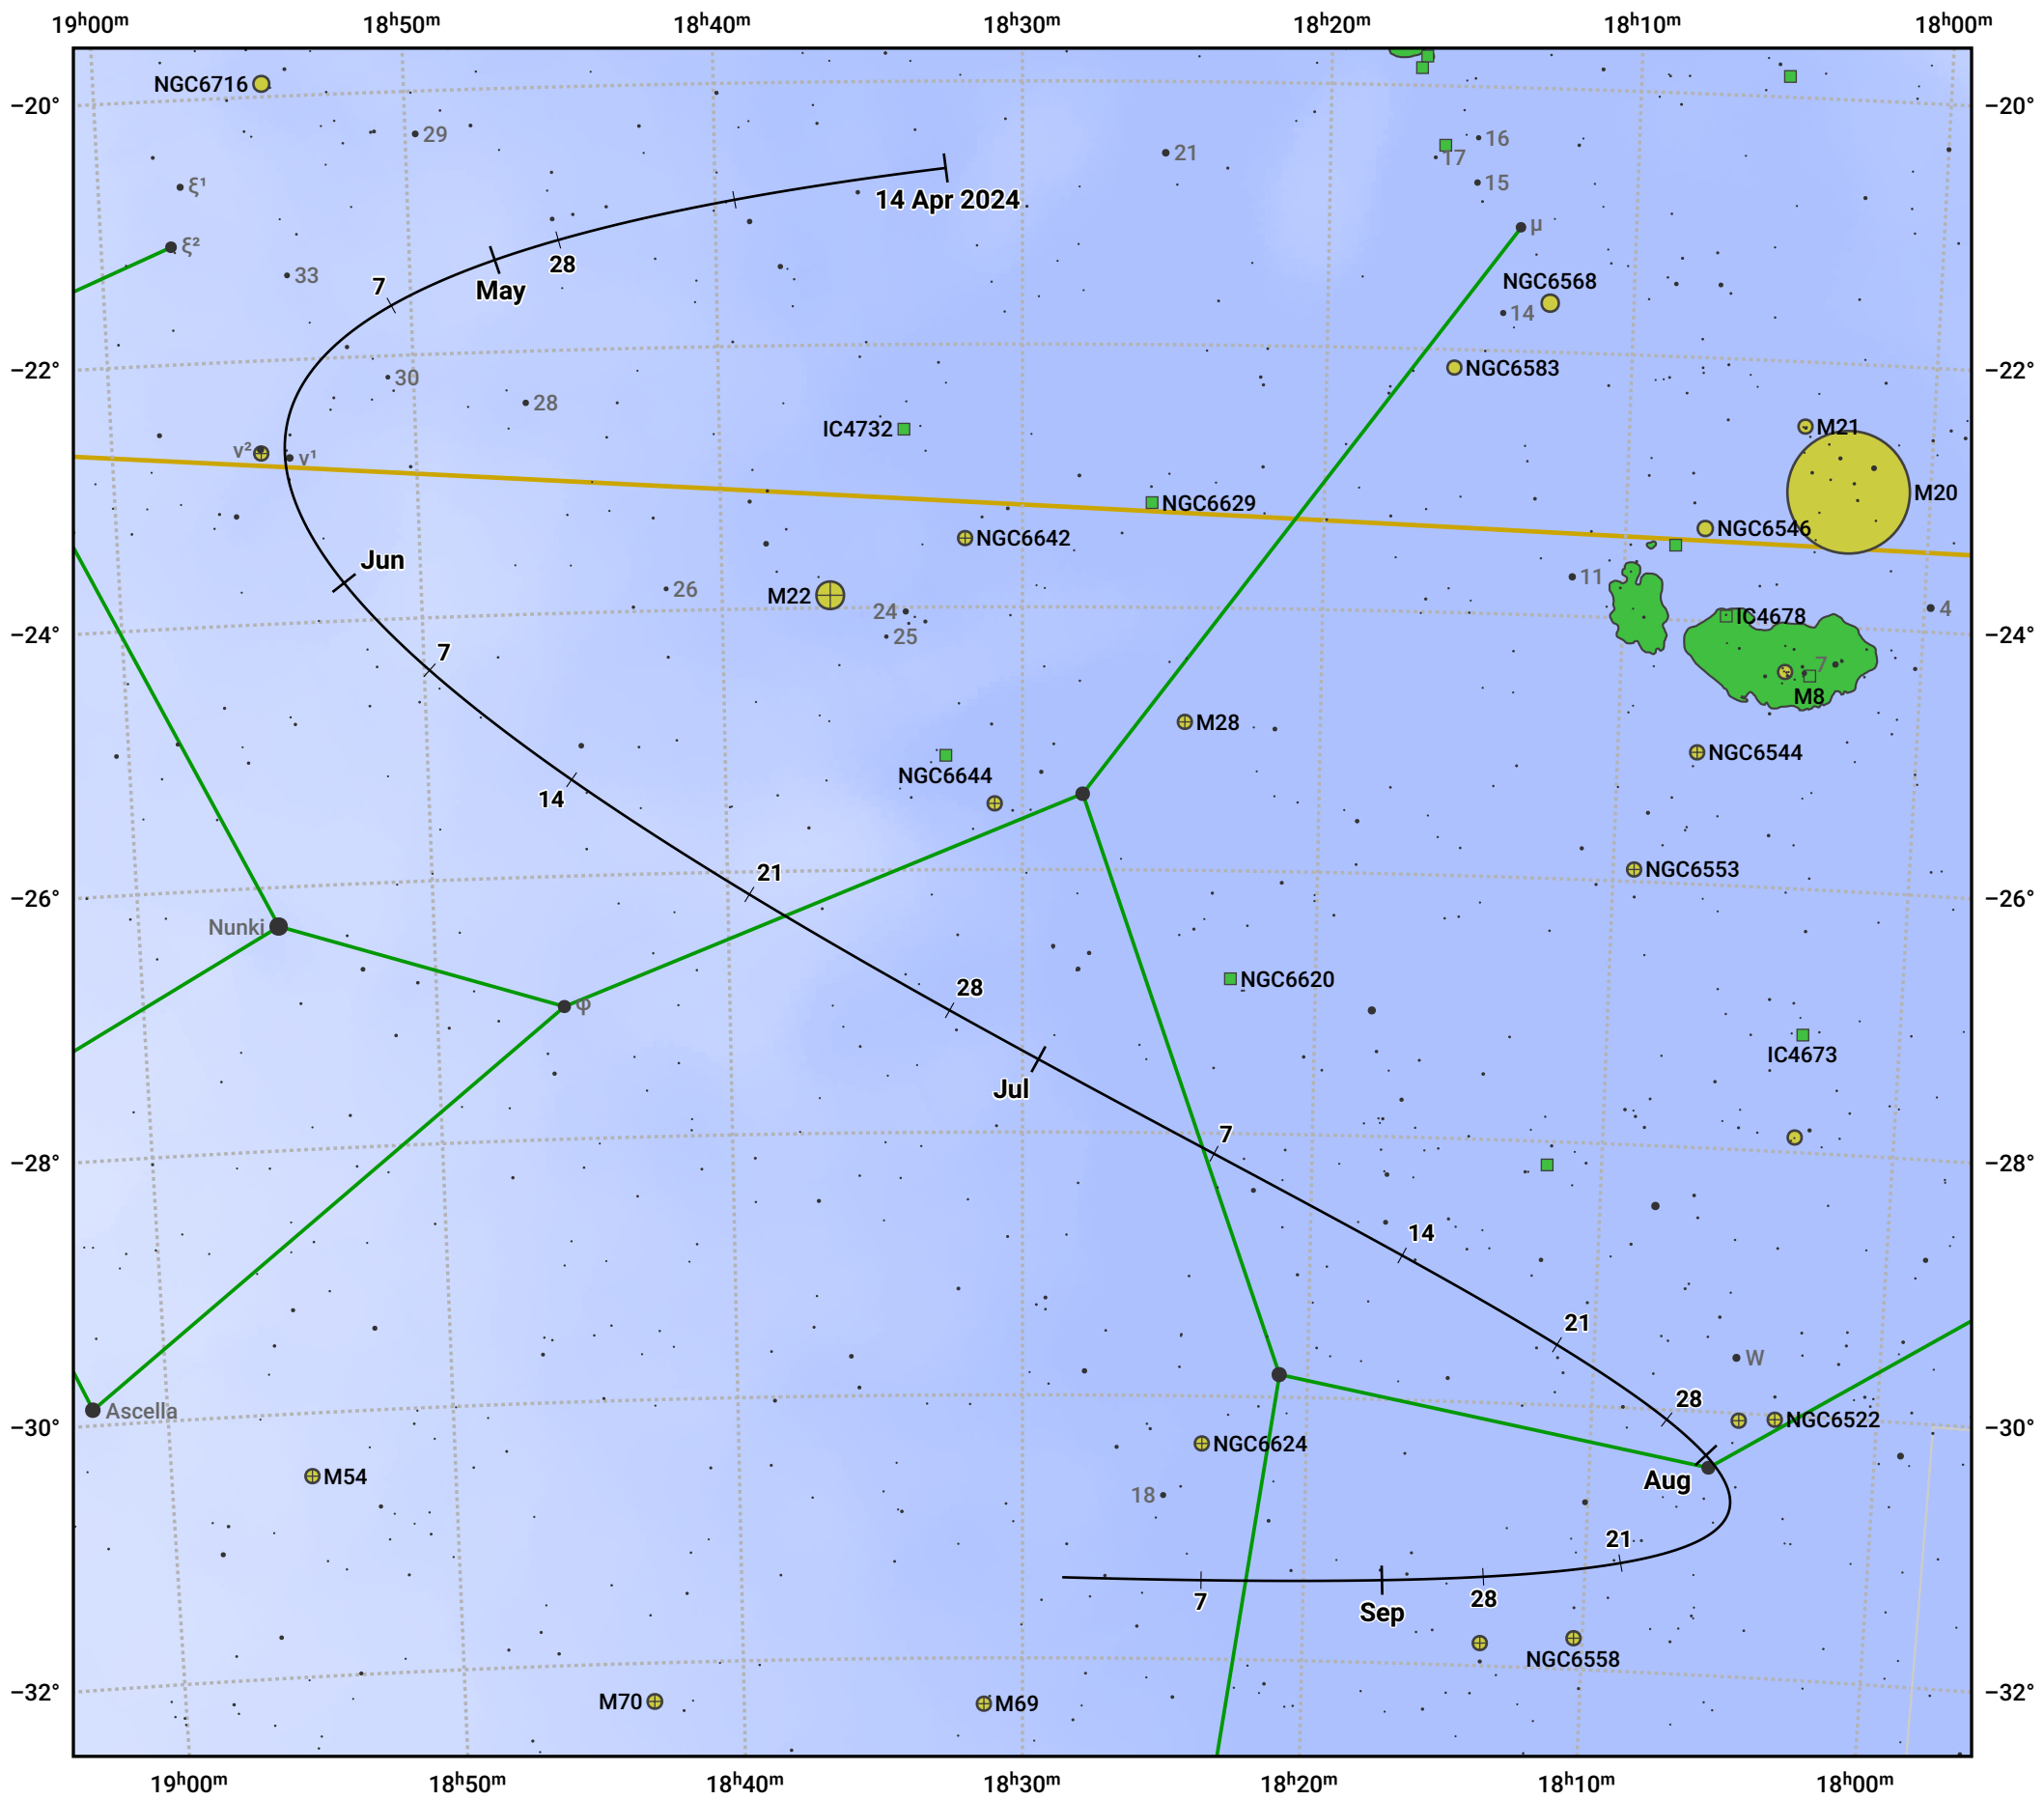

The path of Asteroid 42 Isis around opposition on 28 Jun 2024

© Dominic Ford 2011–2024. Date markers placed at midnight UTC. Downloaded from <https://in-the-sky.org>

Magnitude scale: 9.0 8.0 7.0 6.0 5.0 4.0 3.0 2.0

— Ecliptic Plane

Galaxy Bright nebula Open cluster Globular cluster

Date	Mag	Phase
2024 May 1	11.2	96%
2024 May 22	10.6	97%
2024 Jun 1	10.3	98%
2024 Jun 22	9.6	100%
2024 Jul 1	9.5	100%
2024 Aug 1	10.2	97%
2024 Aug 18	10.6	95%
2024 Sep 1	10.9	94%