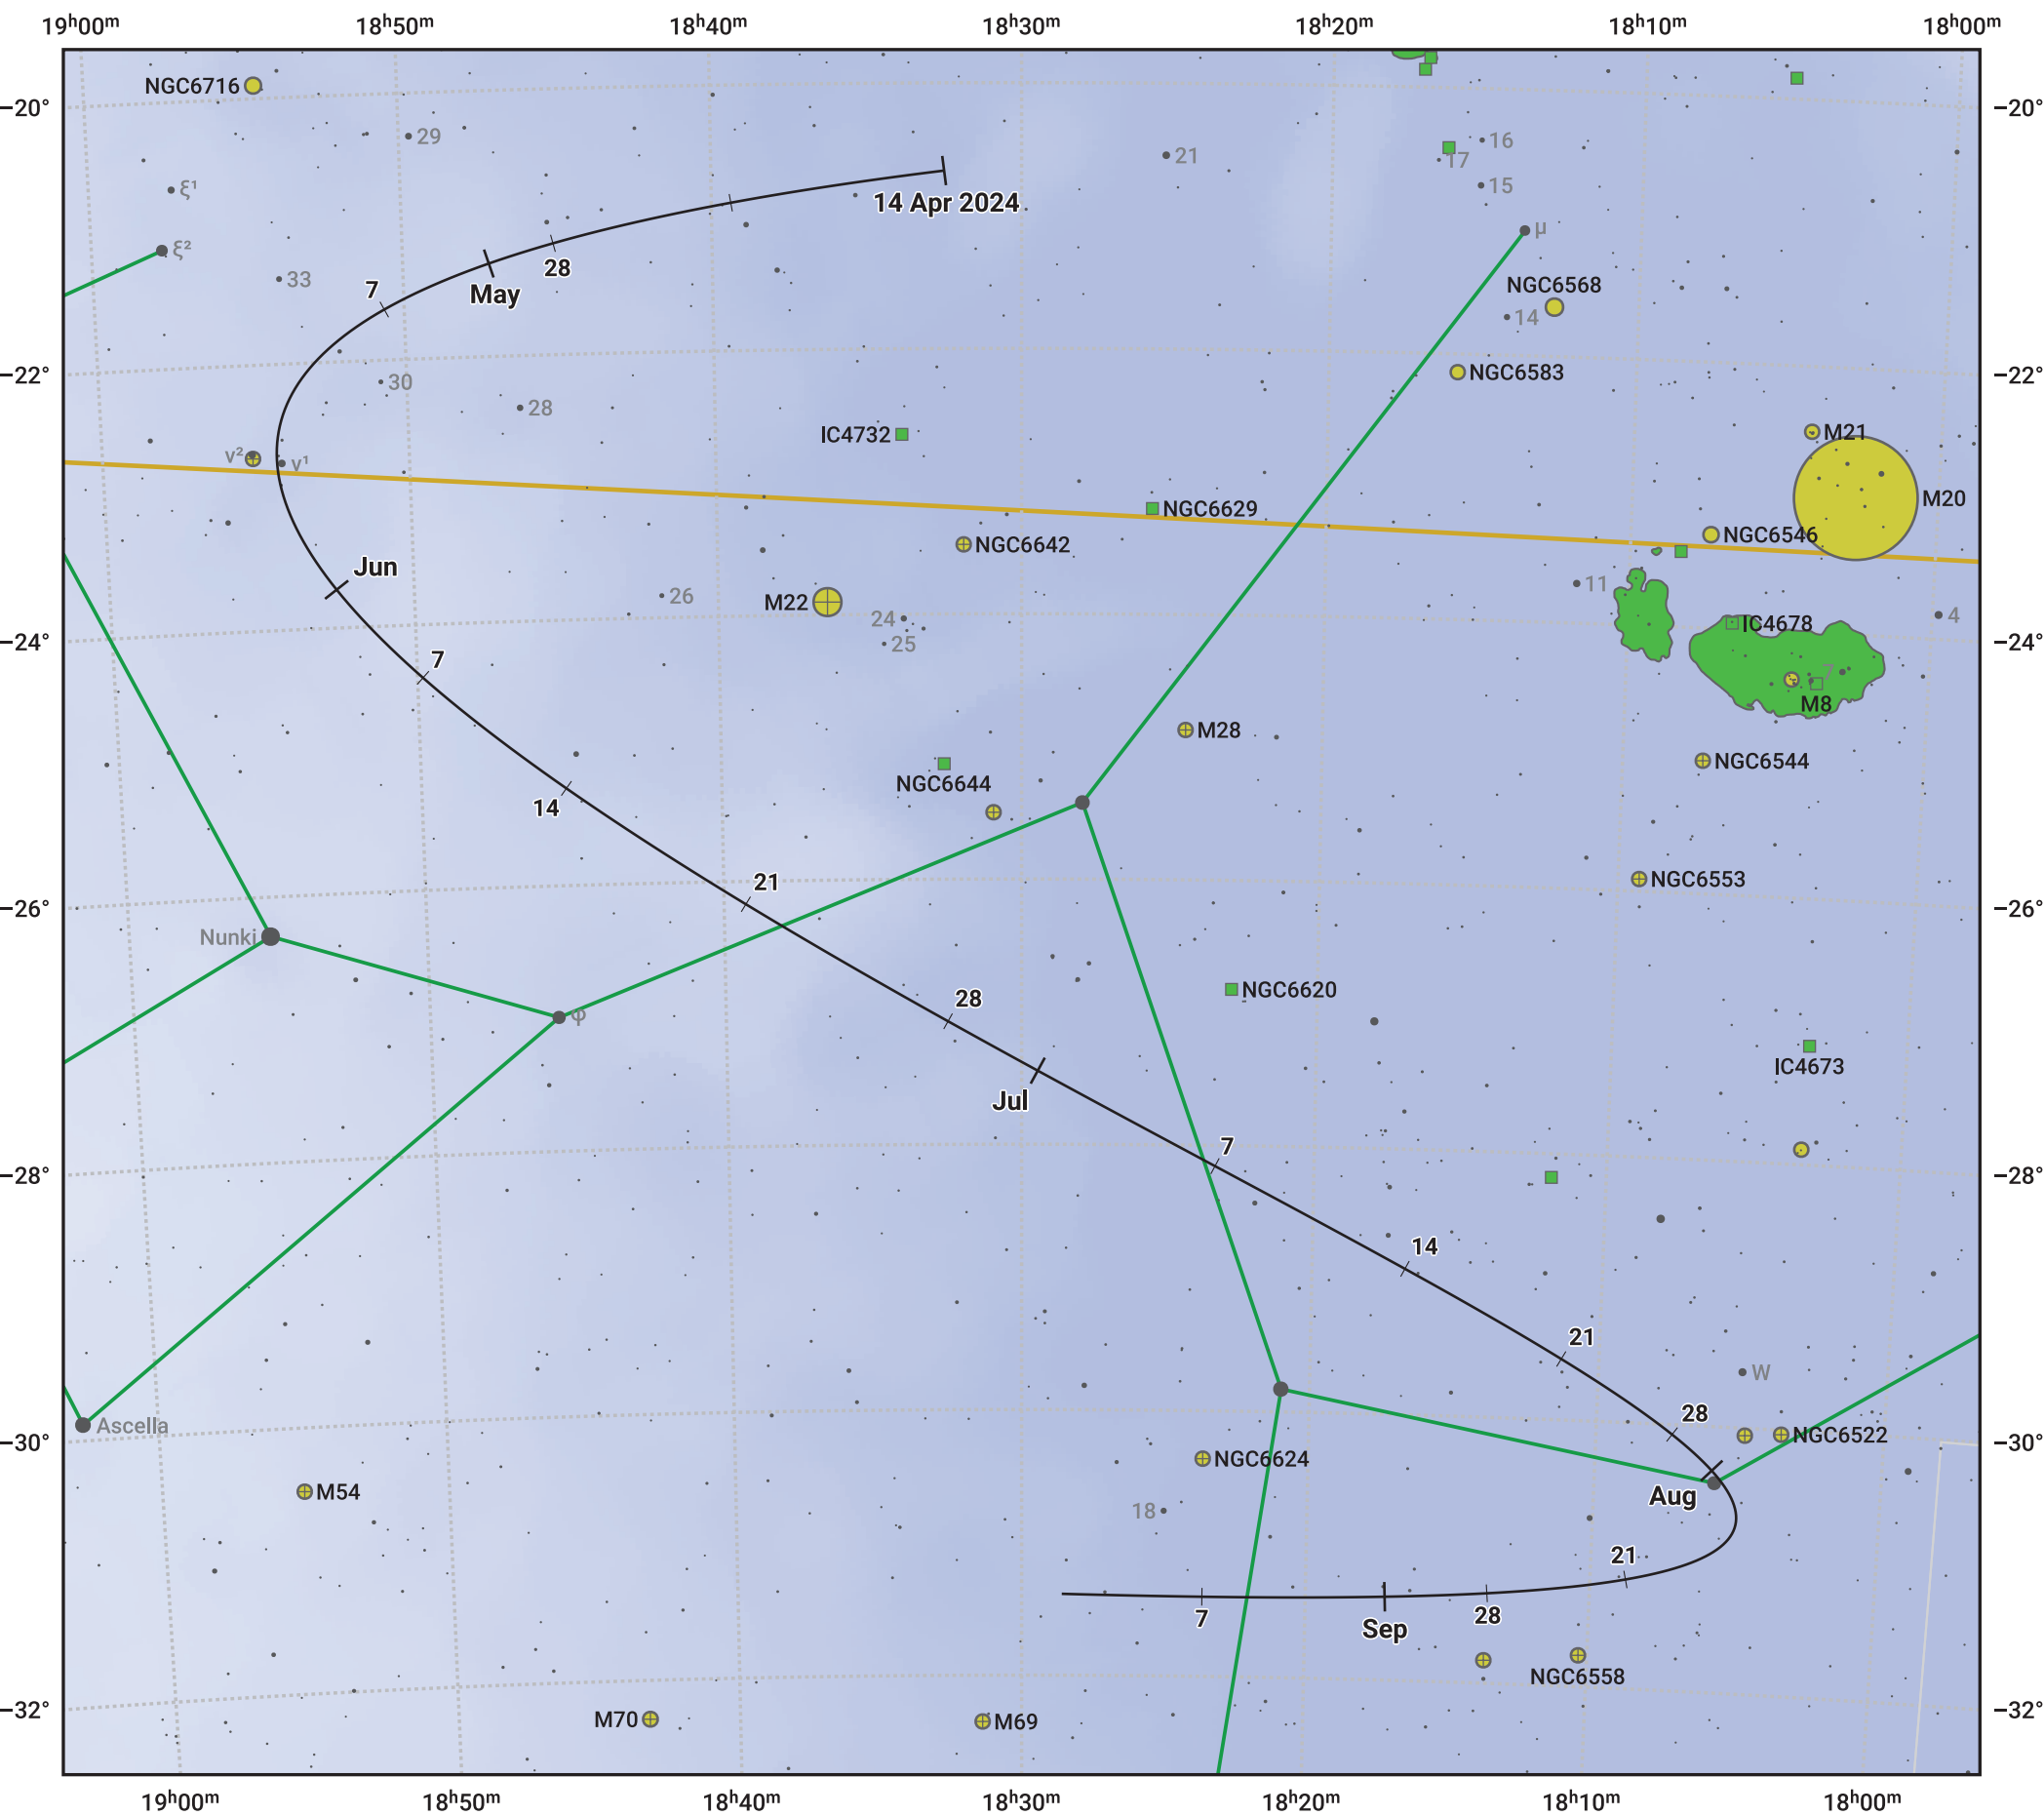

The path of Asteroid 42 Isis around opposition on 28 Jun 2024

© Dominic Ford 2011–2024. Date markers placed at midnight UTC. Downloaded from <https://in-the-sky.org>

Magnitude scale: 9.0 8.0 7.0 6.0 5.0 4.0 3.0 2.0

— Ecliptic Plane

Galaxy Bright nebula Open cluster Globular cluster

Date	Mag	Phase
2024 May 1	11.2	96%
2024 May 22	10.6	97%
2024 Jun 1	10.3	98%
2024 Jun 22	9.6	100%
2024 Jul 1	9.5	100%
2024 Aug 1	10.2	97%
2024 Aug 18	10.6	95%
2024 Sep 1	10.9	94%