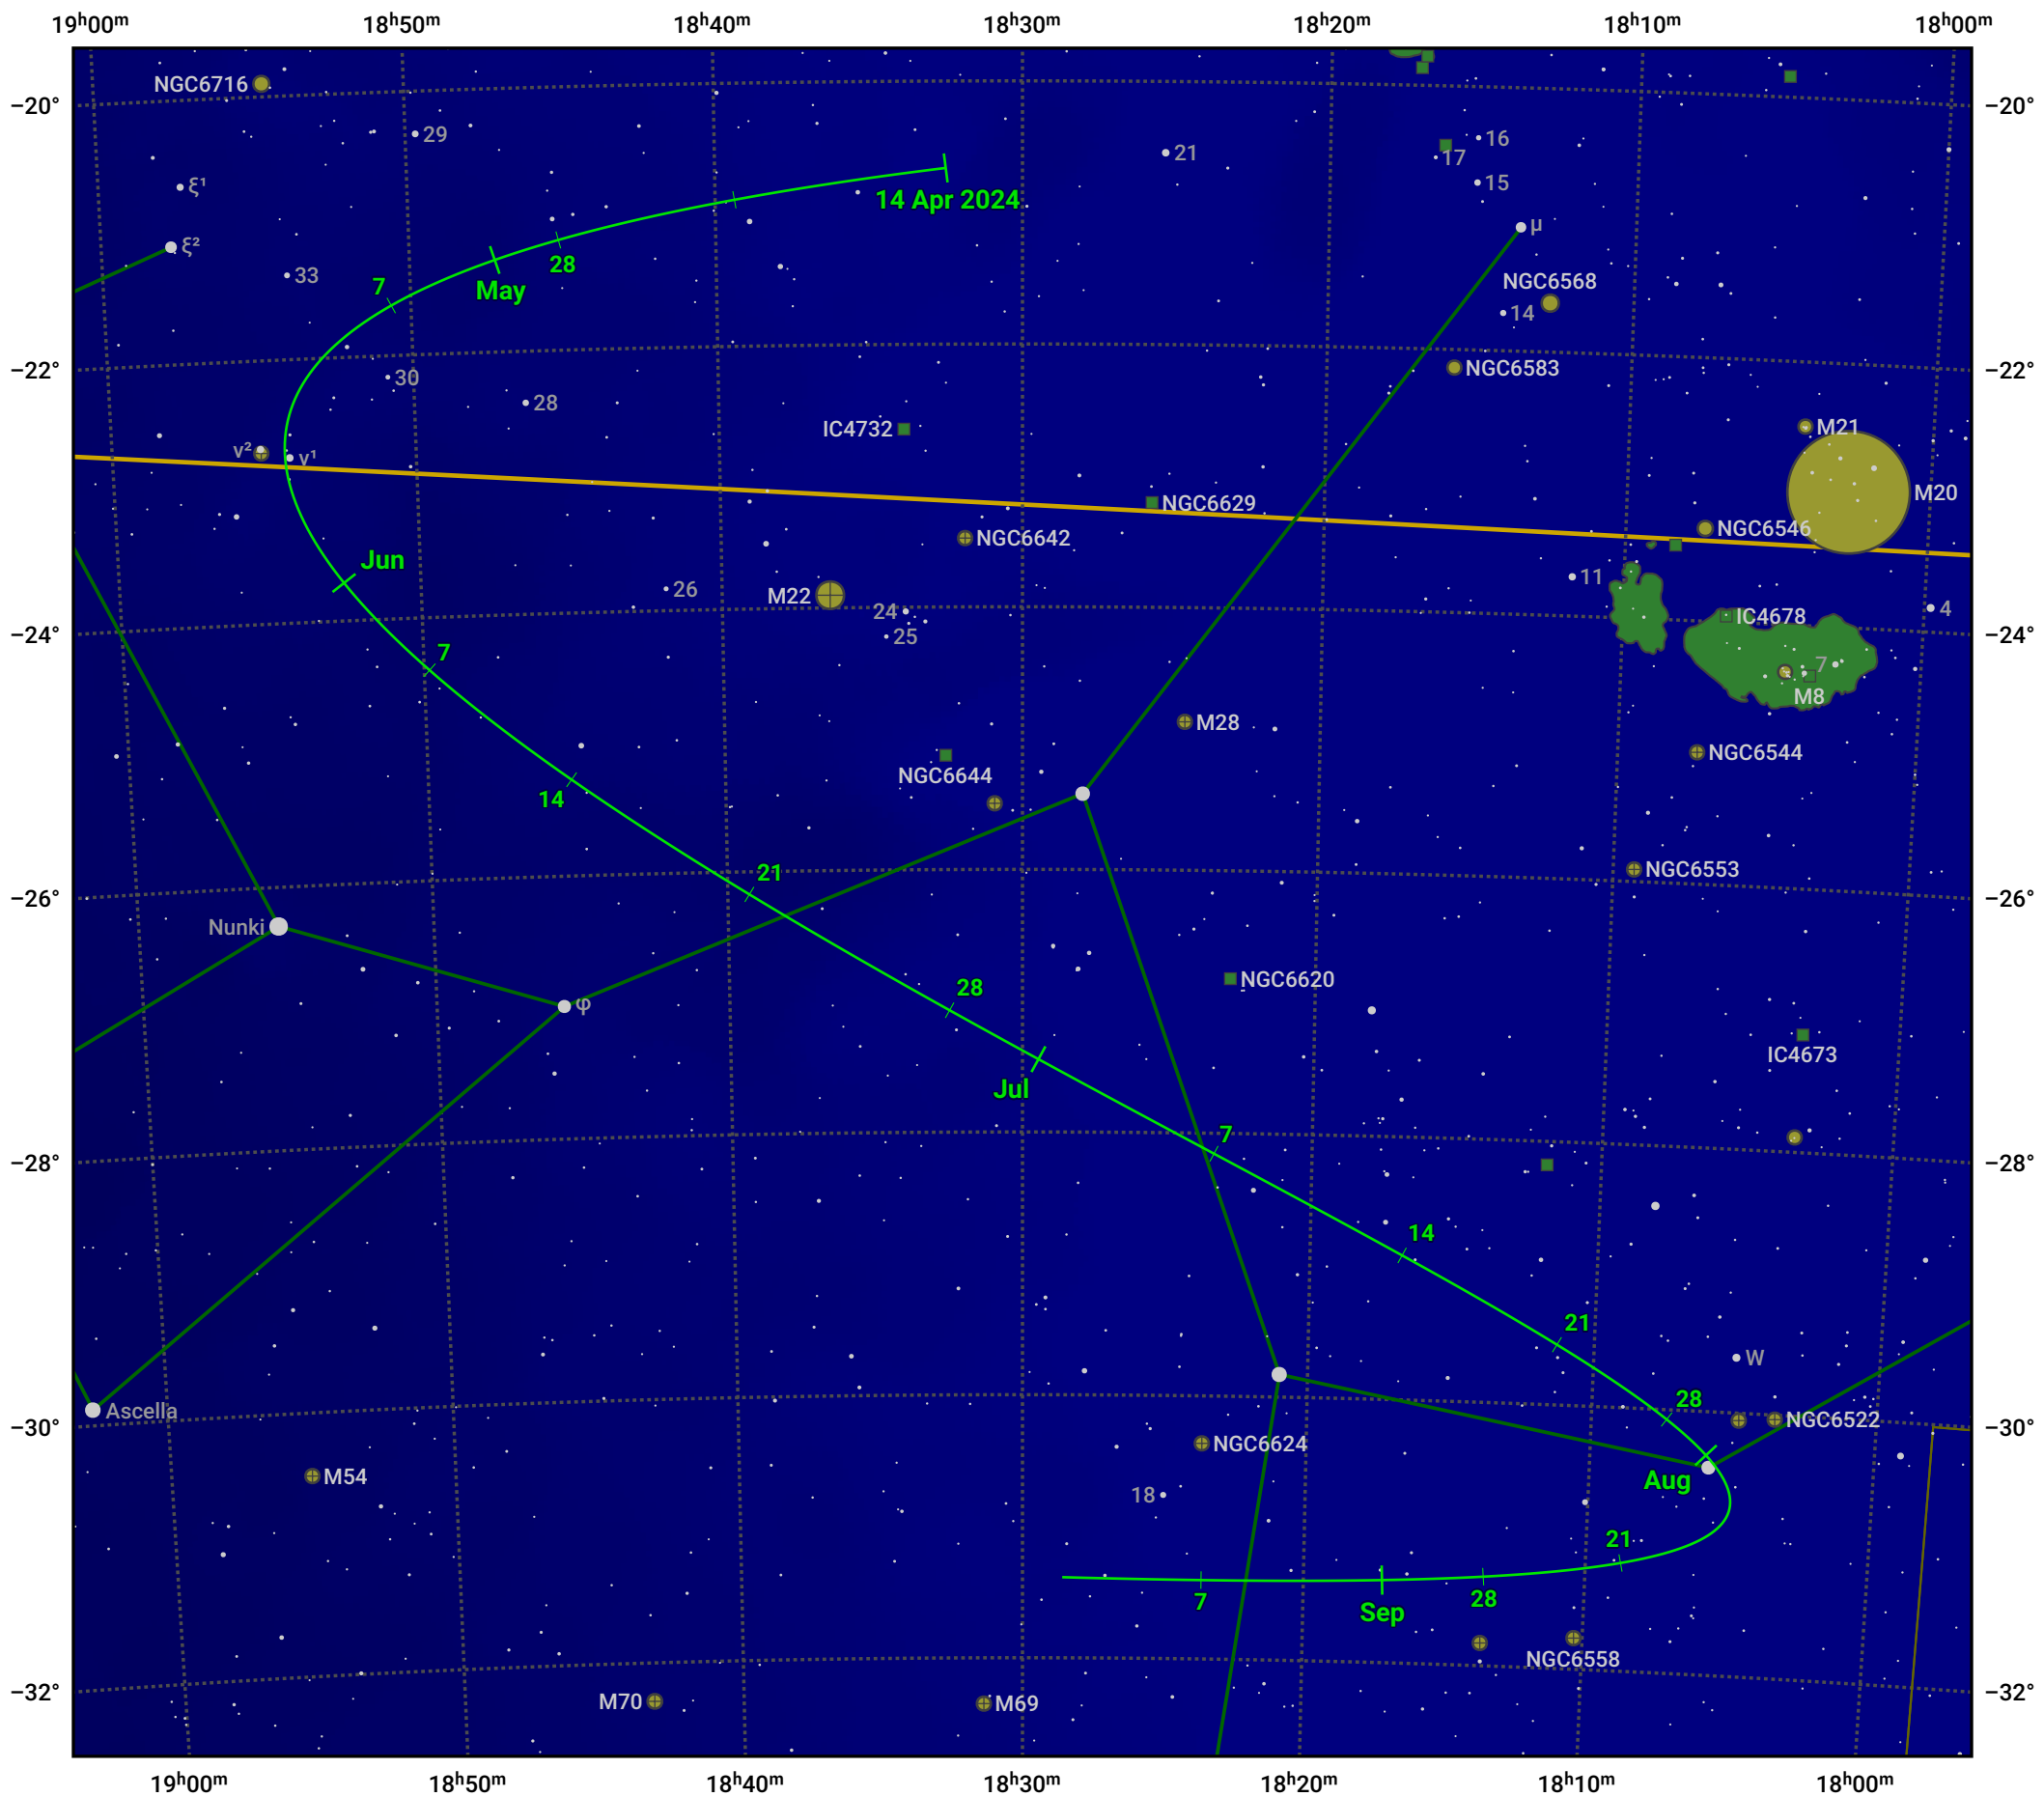

The path of Asteroid 42 Isis around opposition on 28 Jun 2024

© Dominic Ford 2011–2024. Date markers placed at midnight UTC. Downloaded from <https://in-the-sky.org>

Magnitude scale: 9.0 8.0 7.0 6.0 5.0 4.0 3.0 2.0

— Ecliptic Plane

Galaxy Bright nebula Open cluster Globular cluster

Date	Mag	Phase
2024 May 1	11.2	96%
2024 May 22	10.6	97%
2024 Jun 1	10.3	98%
2024 Jun 22	9.6	100%
2024 Jul 1	9.5	100%
2024 Aug 1	10.2	97%
2024 Aug 18	10.6	95%
2024 Sep 1	10.9	94%