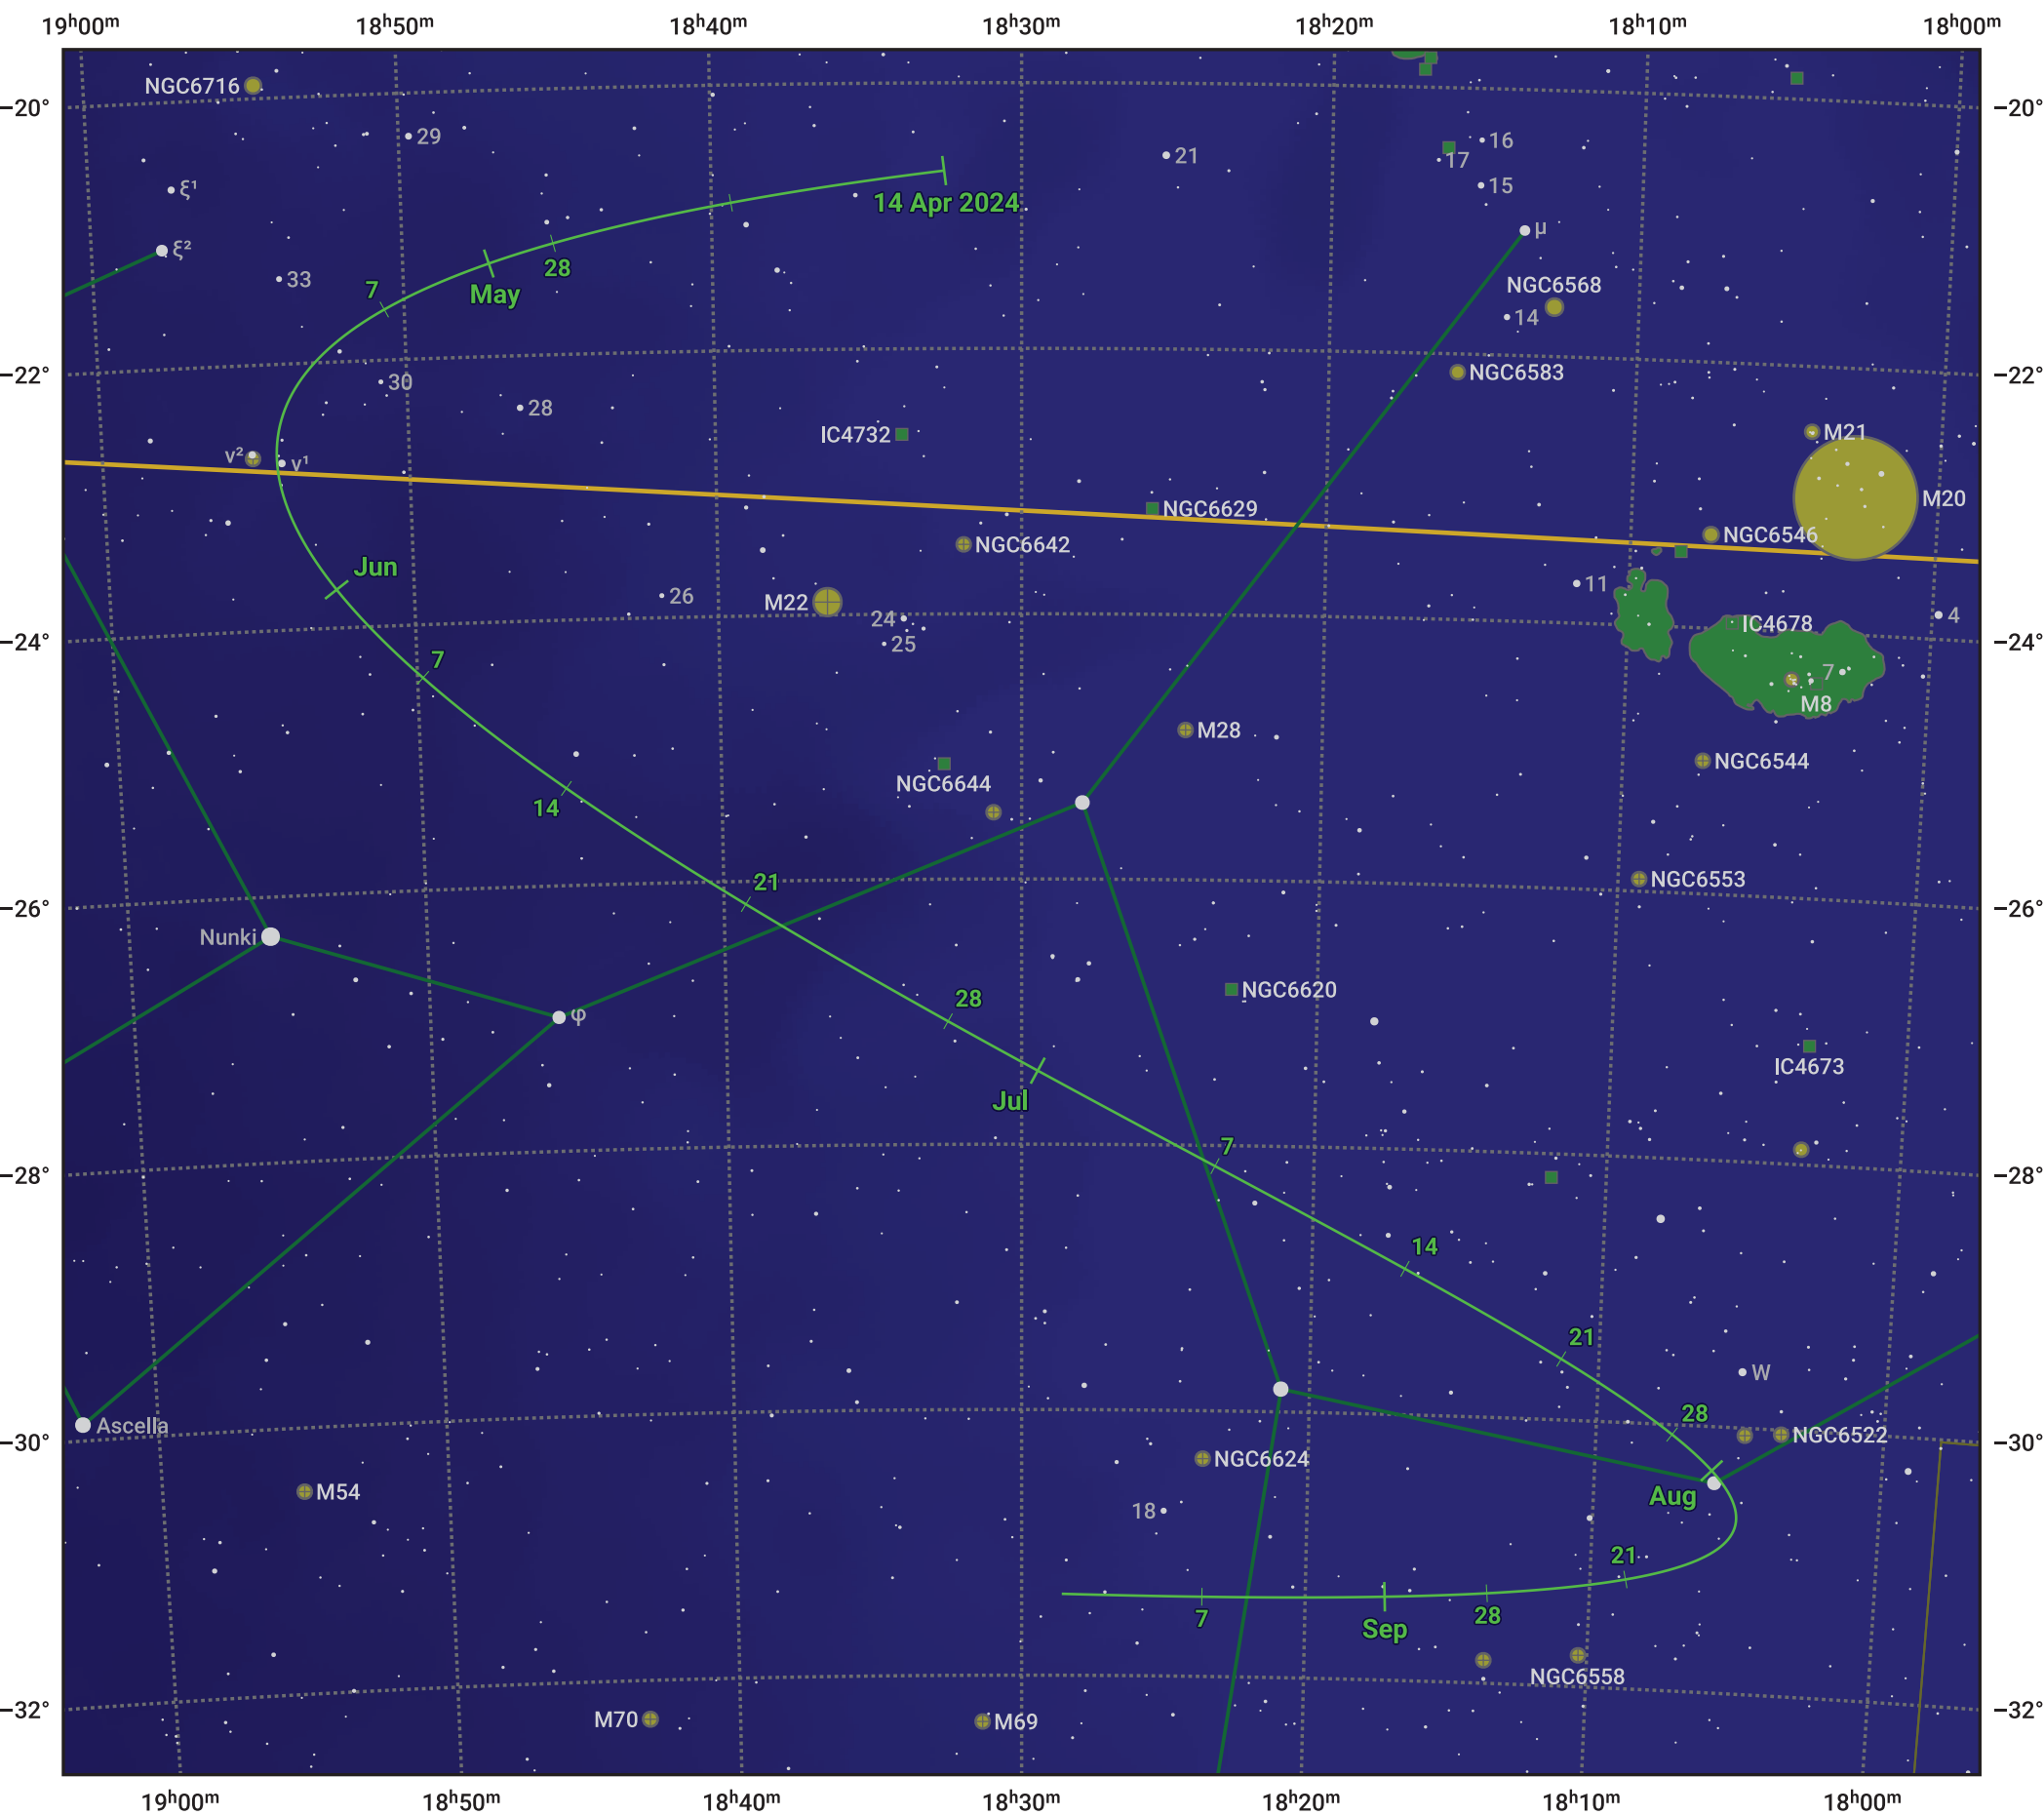

The path of Asteroid 42 Isis around opposition on 28 Jun 2024

© Dominic Ford 2011–2024. Date markers placed at midnight UTC. Downloaded from <https://in-the-sky.org>

Magnitude scale: ● 9.0 ● 8.0 ● 7.0 ● 6.0 ● 5.0 ● 4.0 ● 3.0 ● 2.0

— Ecliptic Plane

- Galaxy
- Bright nebula
- Open cluster
- ⊕ Globular cluster

Date	Mag	Phase
2024 May 1	11.2	96%
2024 May 22	10.6	97%
2024 Jun 1	10.3	98%
2024 Jun 22	9.6	100%
2024 Jul 1	9.5	100%
2024 Aug 1	10.2	97%
2024 Aug 18	10.6	95%
2024 Sep 1	10.9	94%