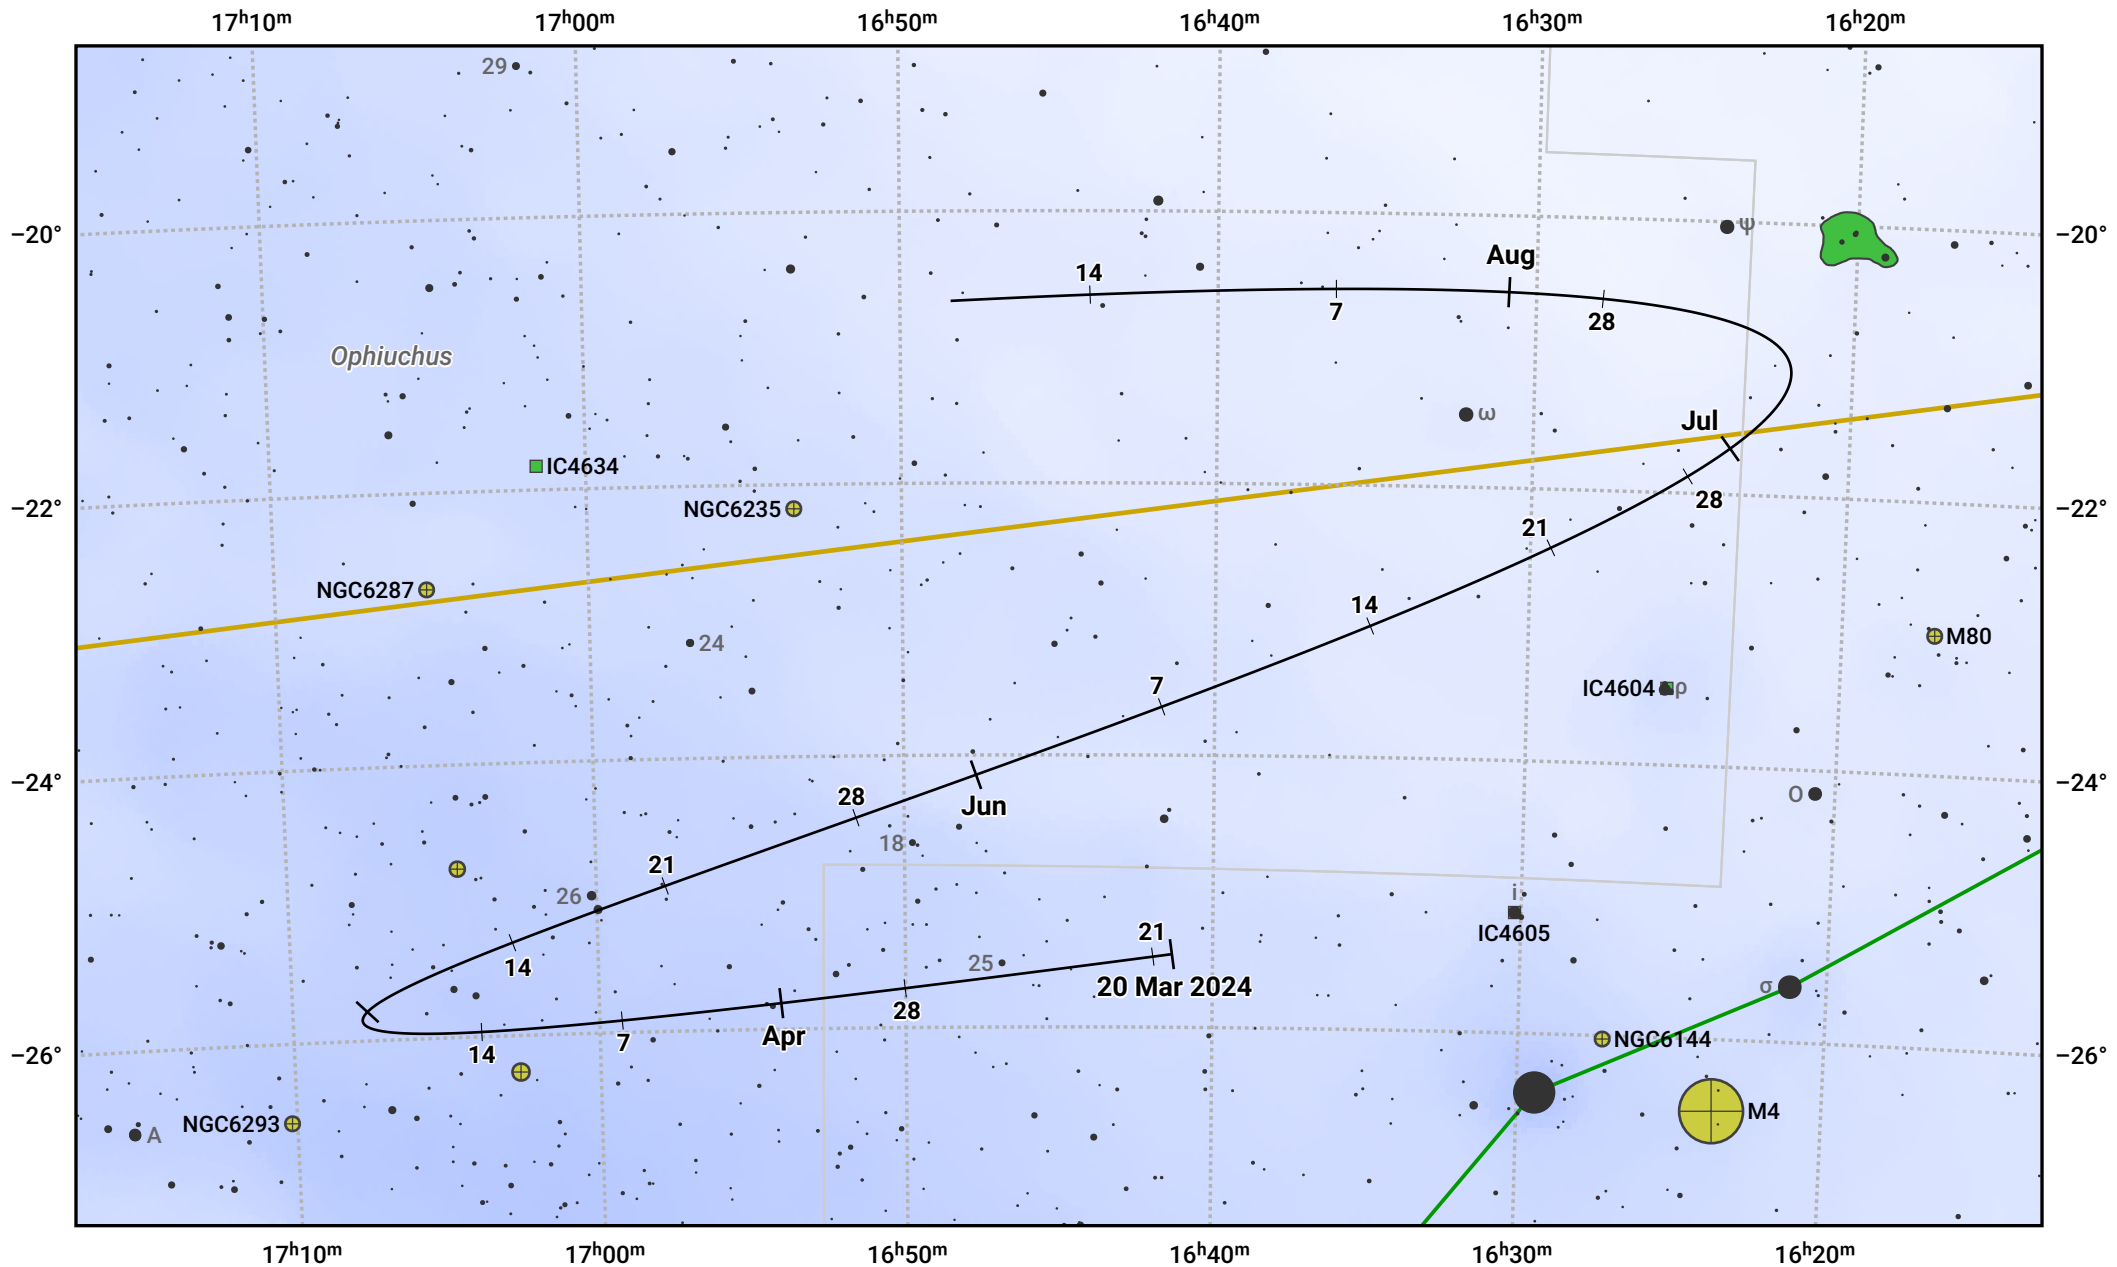

The path of Asteroid 43 Ariadne around opposition on 3 Jun 2024

© Dominic Ford 2011–2024. Date markers placed at midnight UTC. Downloaded from <https://in-the-sky.org>

Magnitude scale: 10.0 9.0 8.0 7.0 6.0 5.0 4.0 3.0 2.0 1.0

— Ecliptic Plane

Galaxy Bright nebula Open cluster Globular cluster

Date	Mag	Phase
2024 Apr 1	11.2	94%
2024 Apr 27	10.4	97%
2024 May 1	10.3	97%
2024 May 27	9.4	100%
2024 Jun 1	9.2	100%
2024 Jul 1	9.9	98%
2024 Jul 19	10.4	95%
2024 Aug 1	10.7	94%